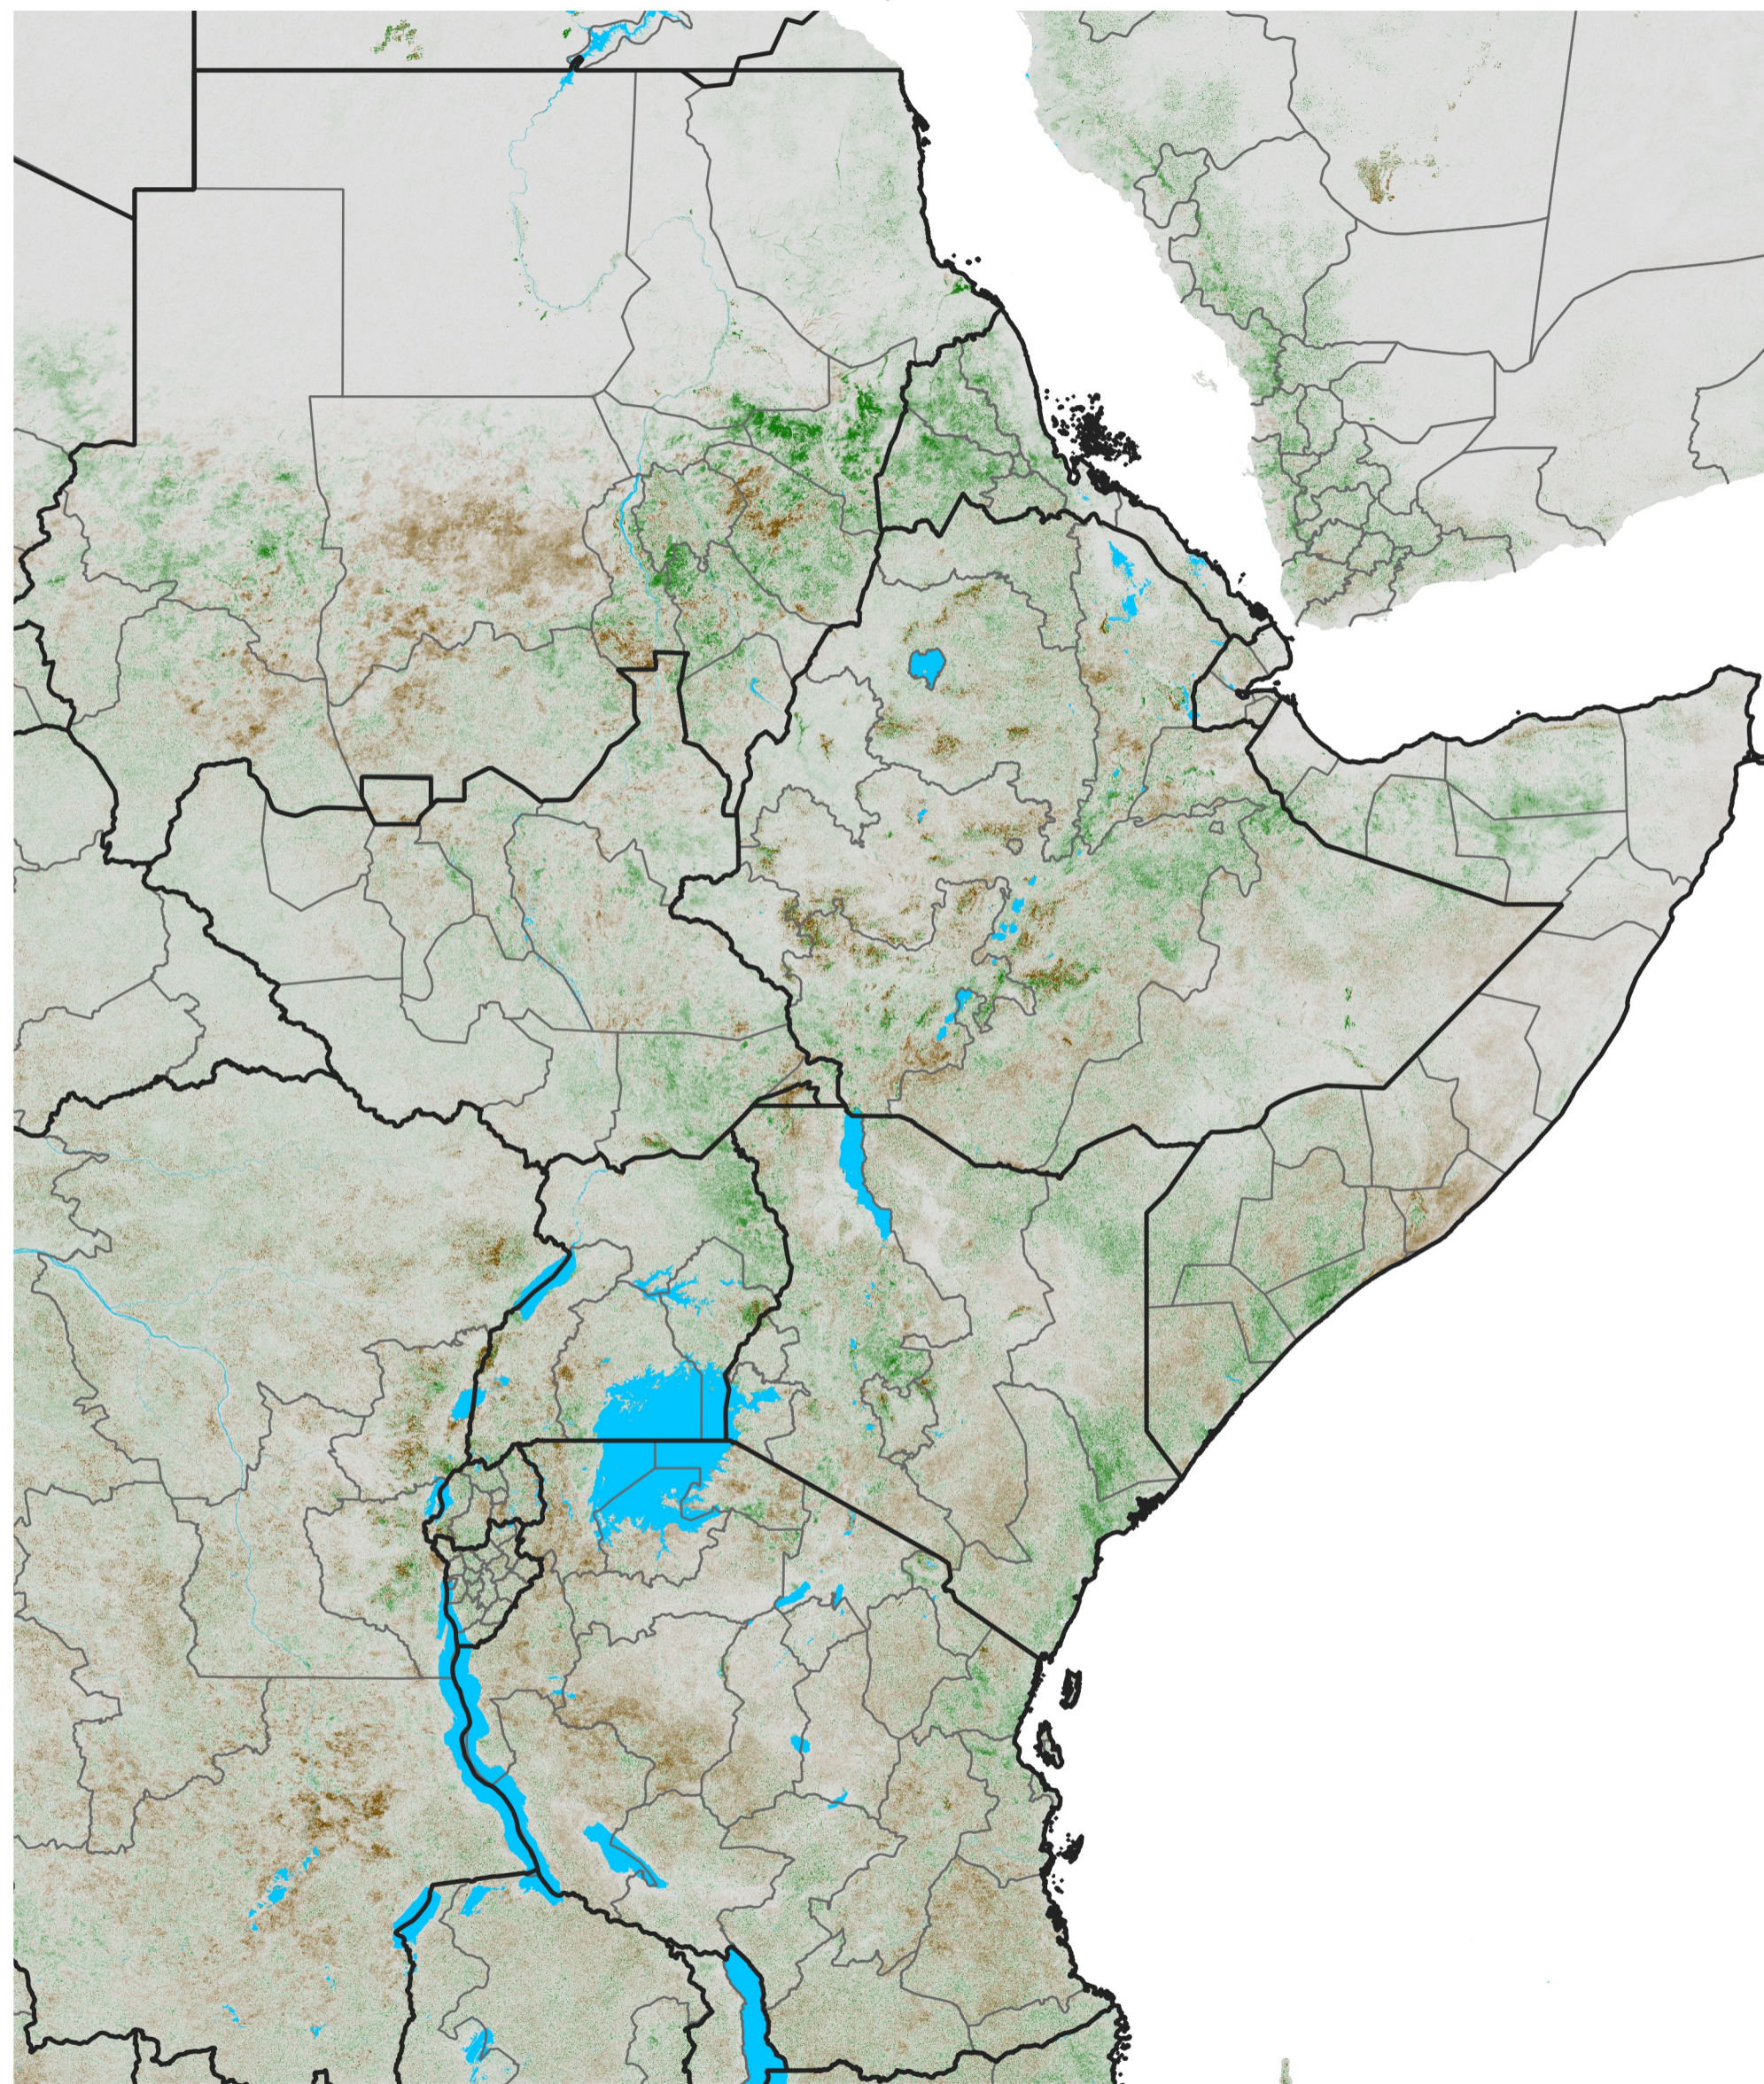

East Africa NDVI Anomaly

2019 minus Mean (2012 - 2021)

Period 53 / Sep 16 - 25, 2019

NDVI Anomaly

<math>< -0.3</math> -0.2 -0.1 -0.05 0.05 0.1 0.2 > 0.3

Negative

No Difference

Positive