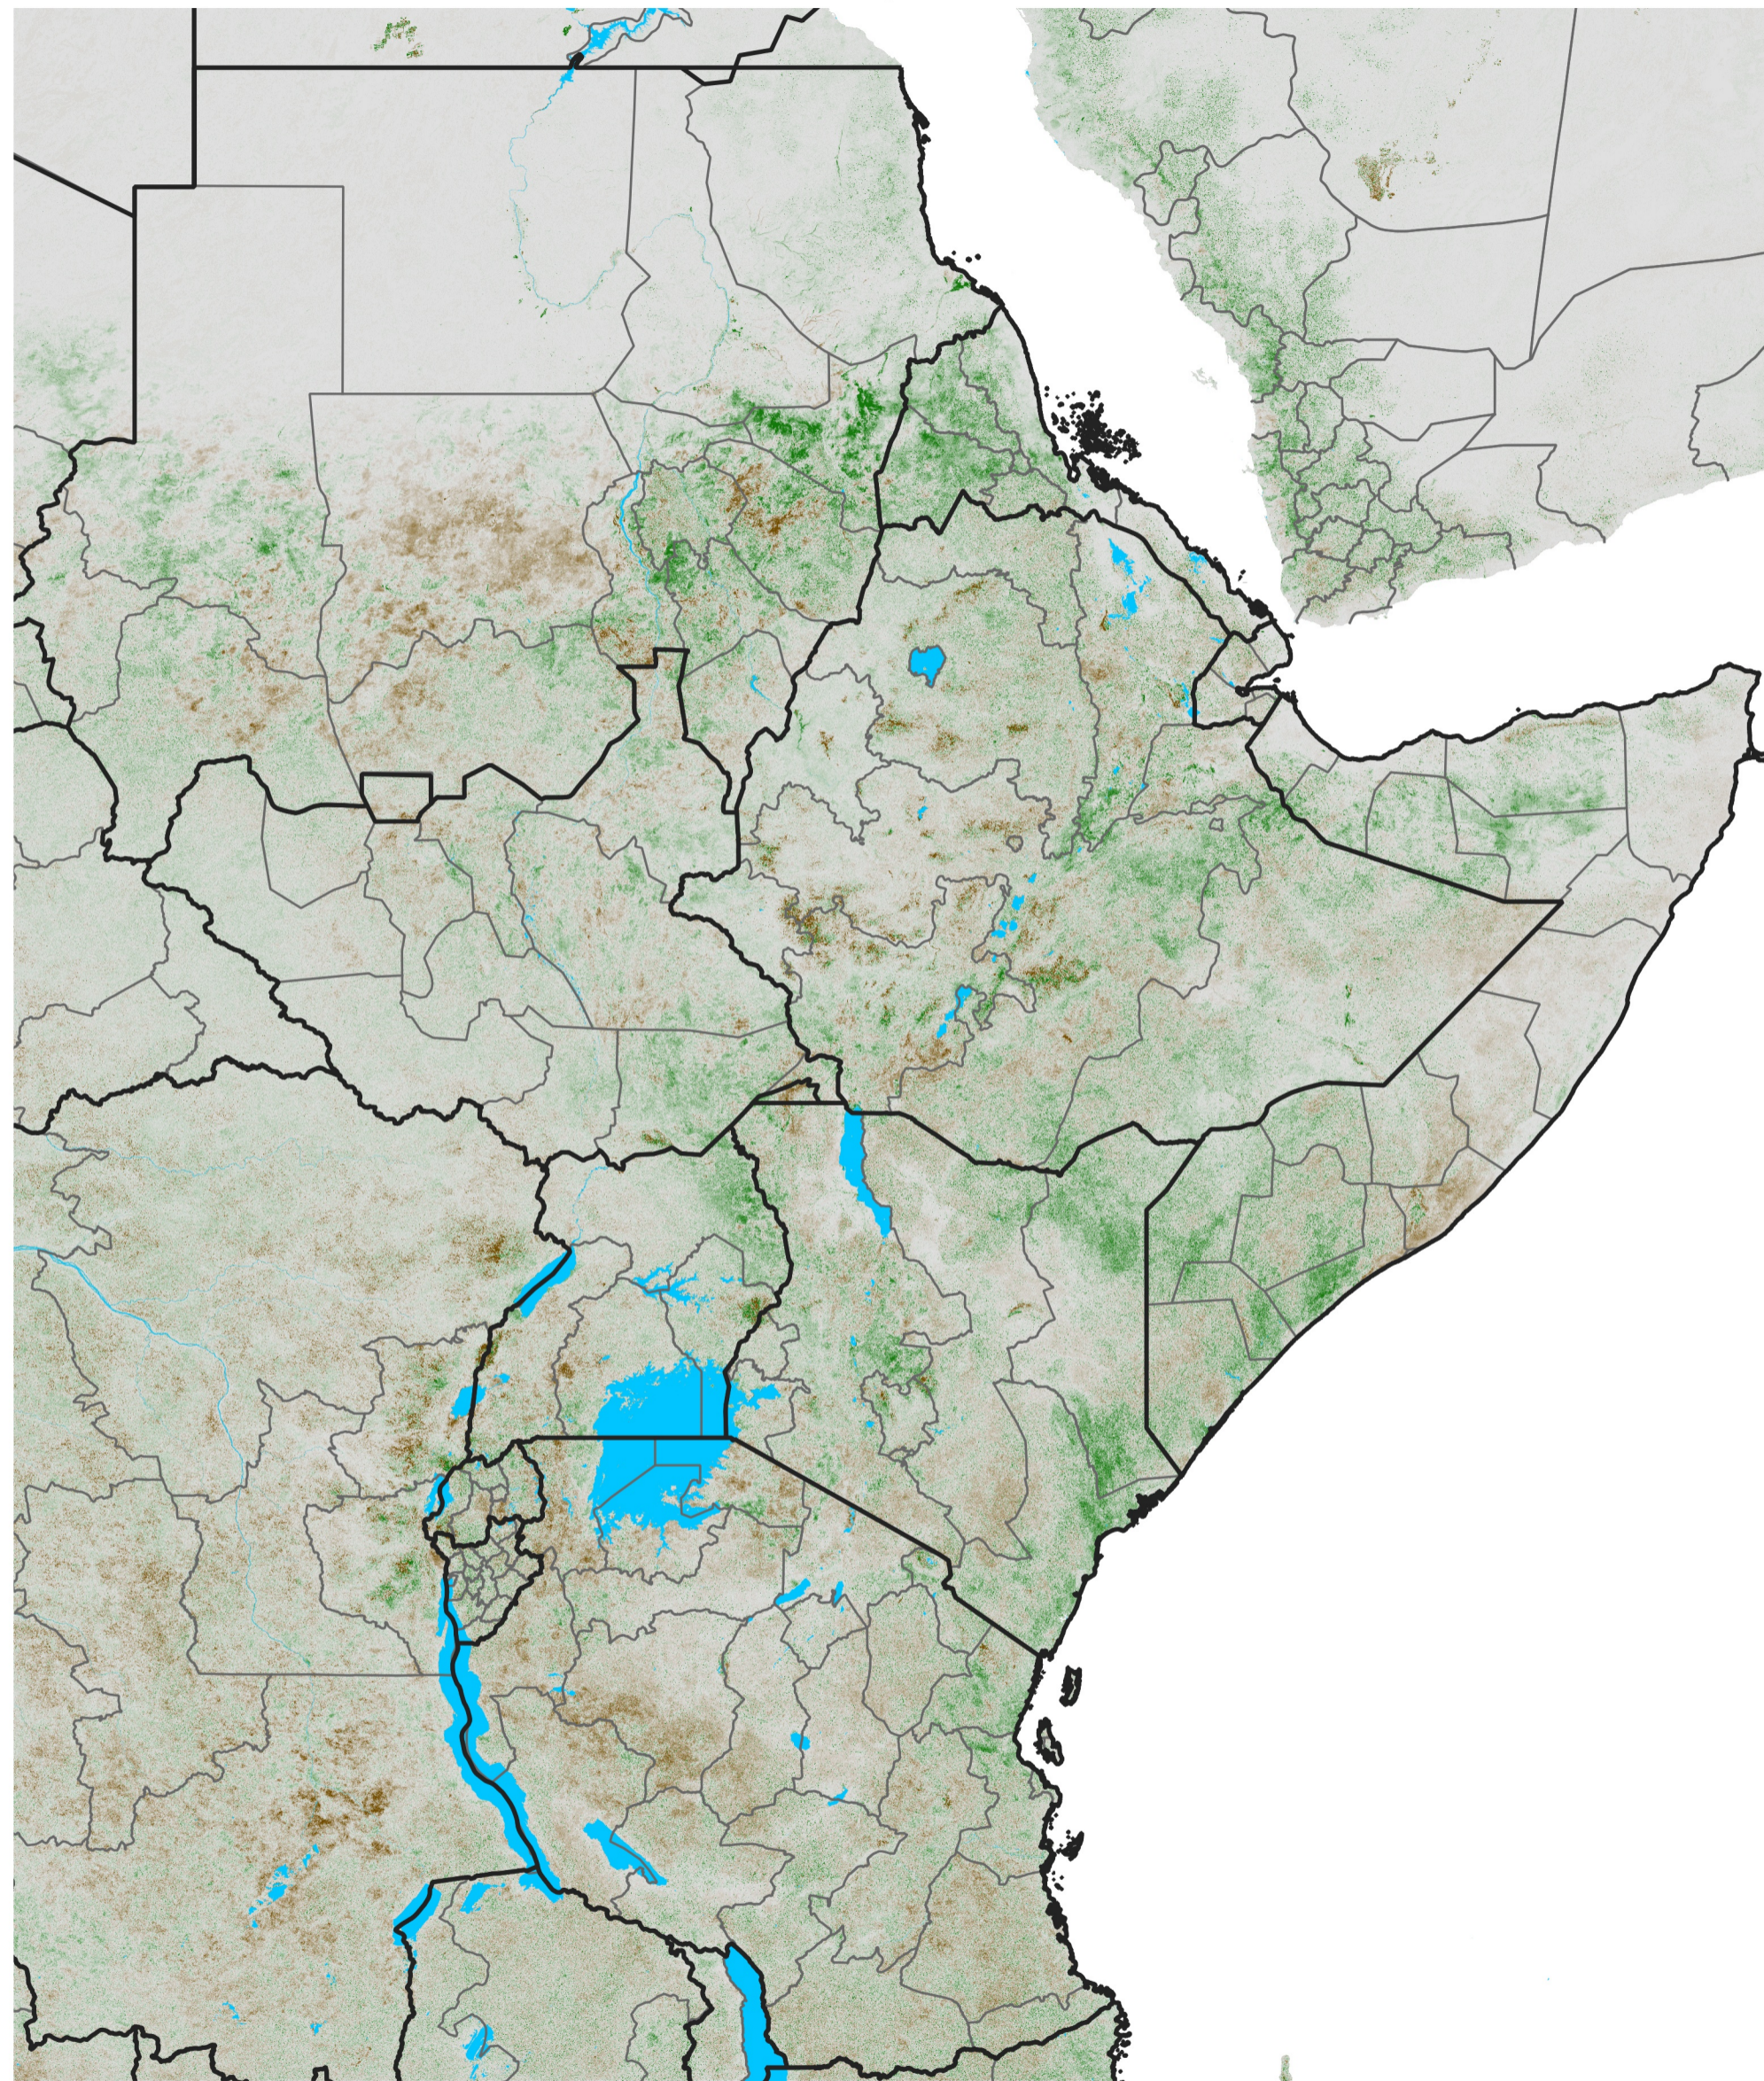

East Africa NDVI Anomaly

2019 minus Mean (2012 - 2021)

Period 54 / Sep 21 - 30, 2019

NDVI Anomaly

< -0.3 -0.2 -0.1 -0.05 0.05 0.1 0.2 >0.3

Negative

No Difference

Positive