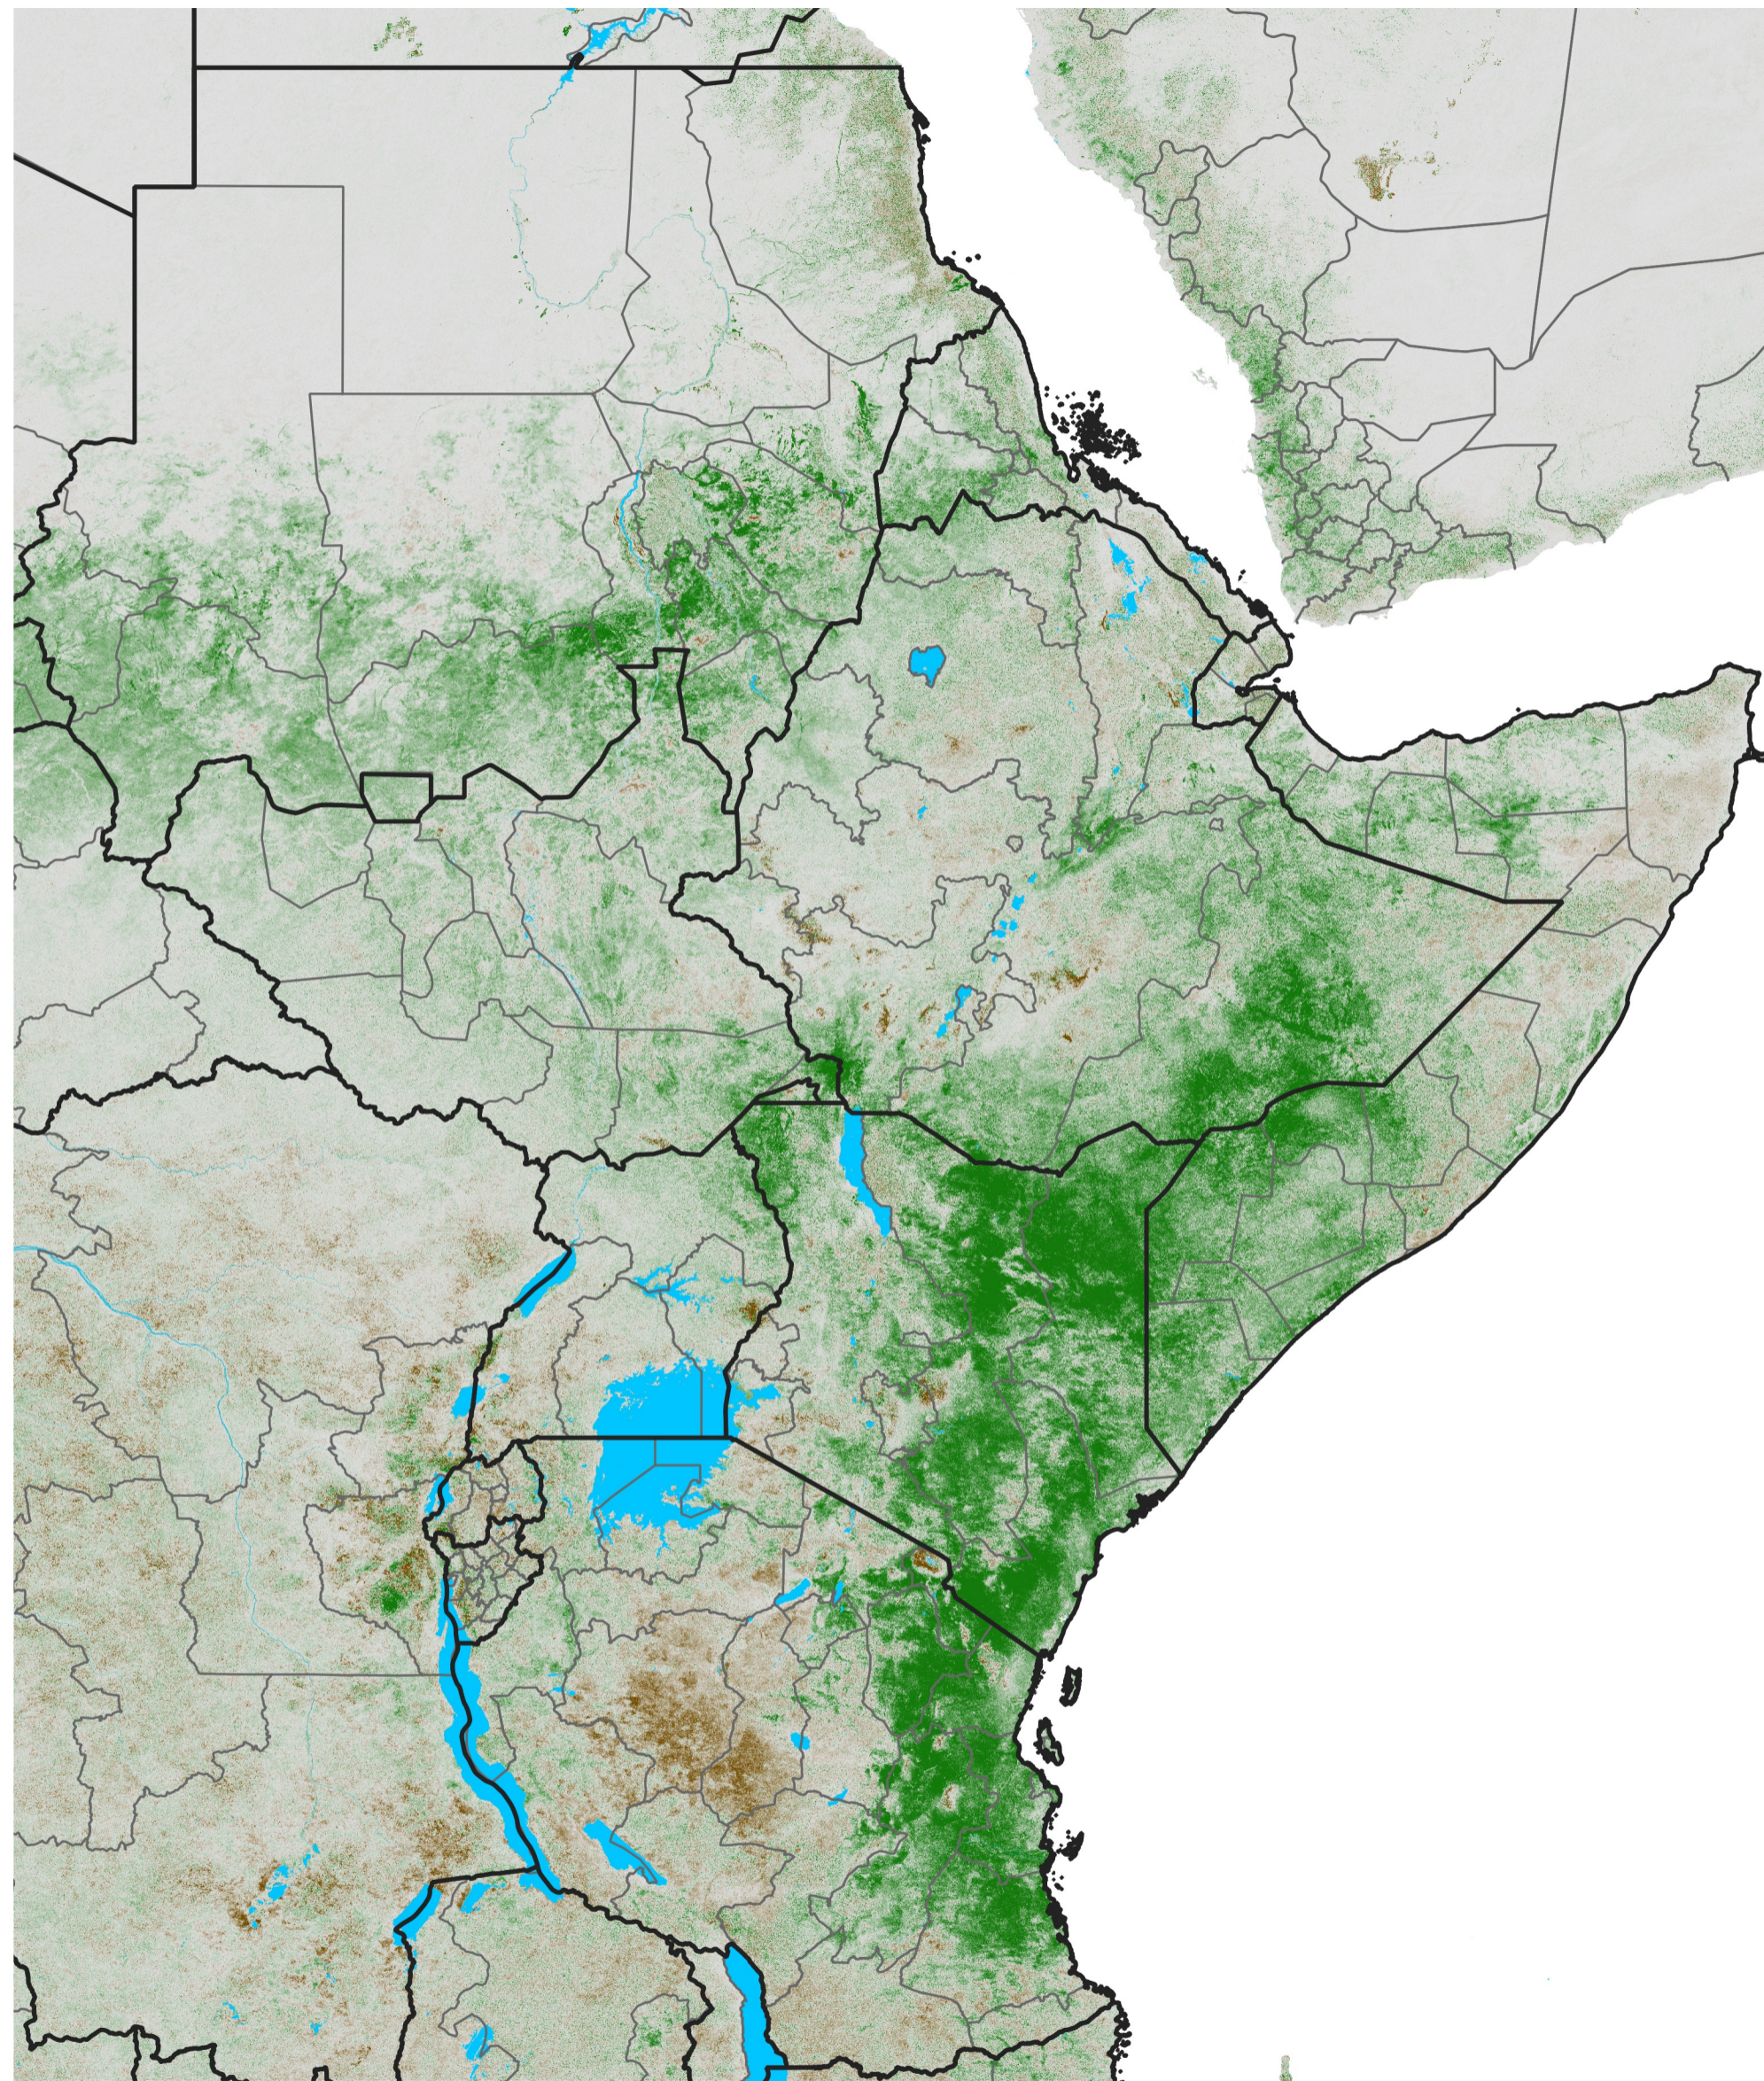

East Africa NDVI Anomaly

2019 minus Mean (2012 - 2021)

Period 63 / Nov 06 - 15, 2019

NDVI Anomaly

< -0.3 -0.2 -0.1 -0.05 0.05 0.1 0.2 >0.3

Negative

No Difference

Positive