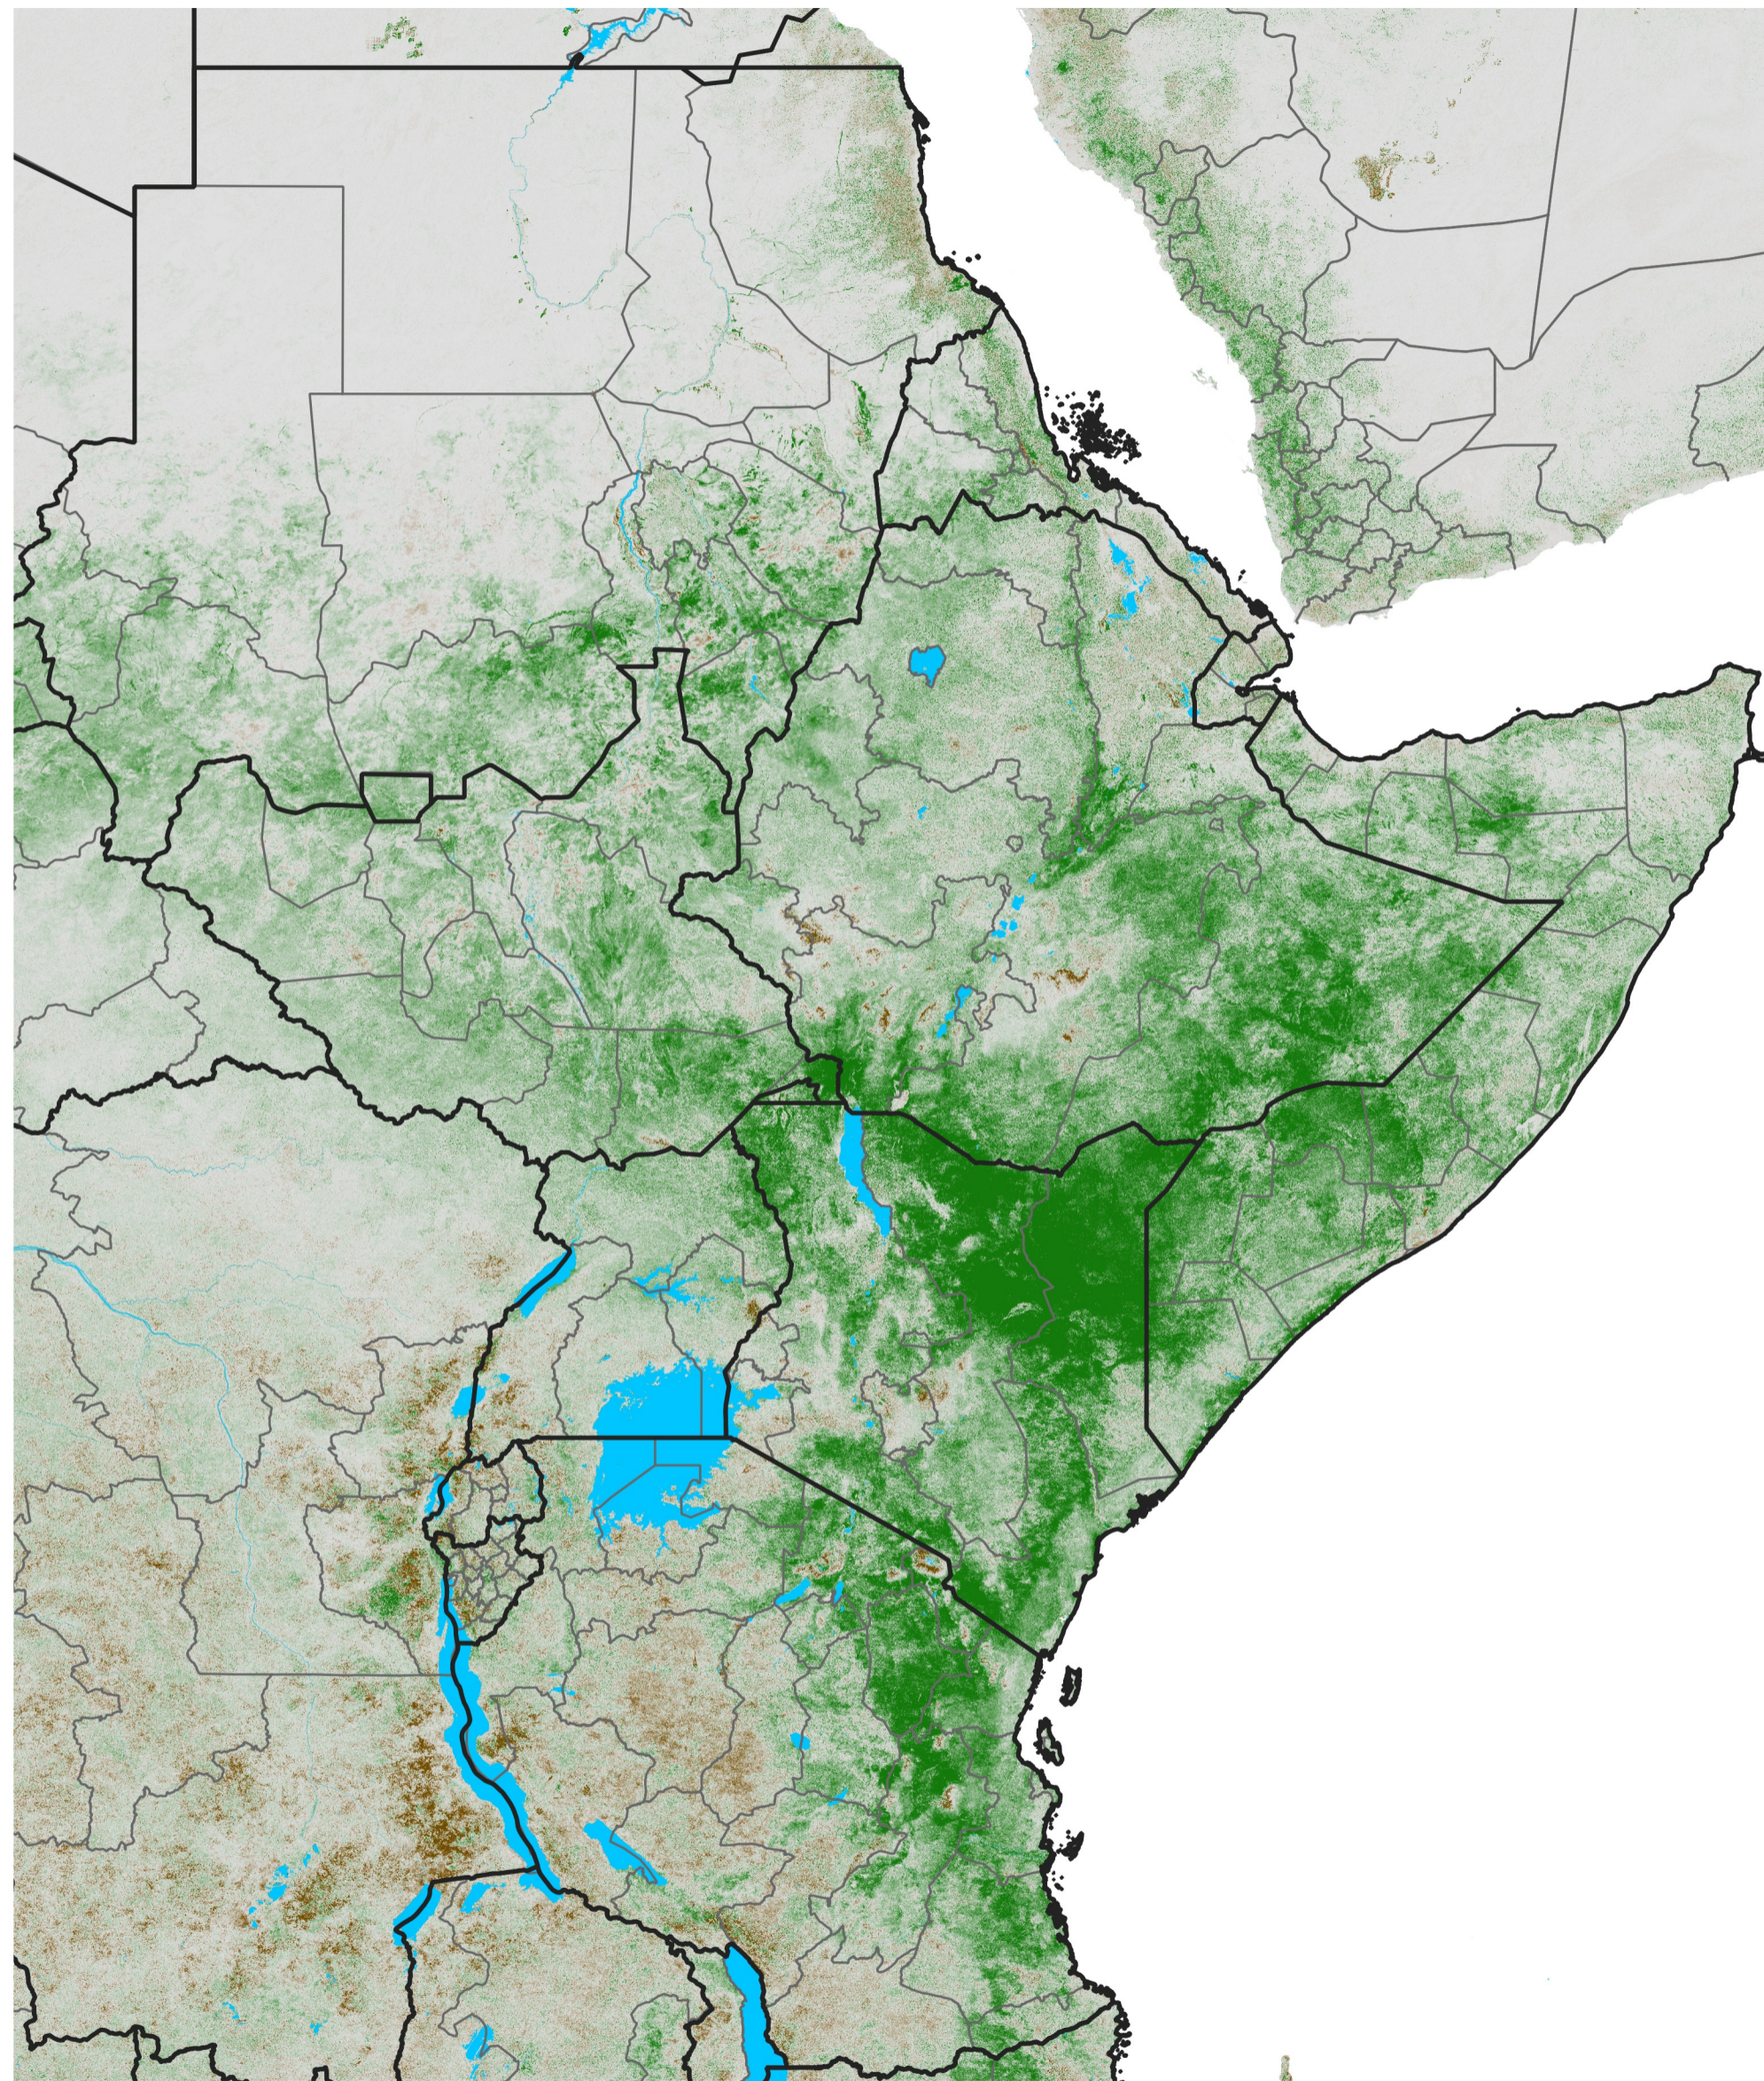

East Africa NDVI Anomaly

2019 minus Mean (2012 - 2021)

Period 68 / Dec 01 - 10, 2019

NDVI Anomaly

< -0.3 -0.2 -0.1 -0.05 0.05 0.1 0.2 >0.3

Negative

No Difference

Positive