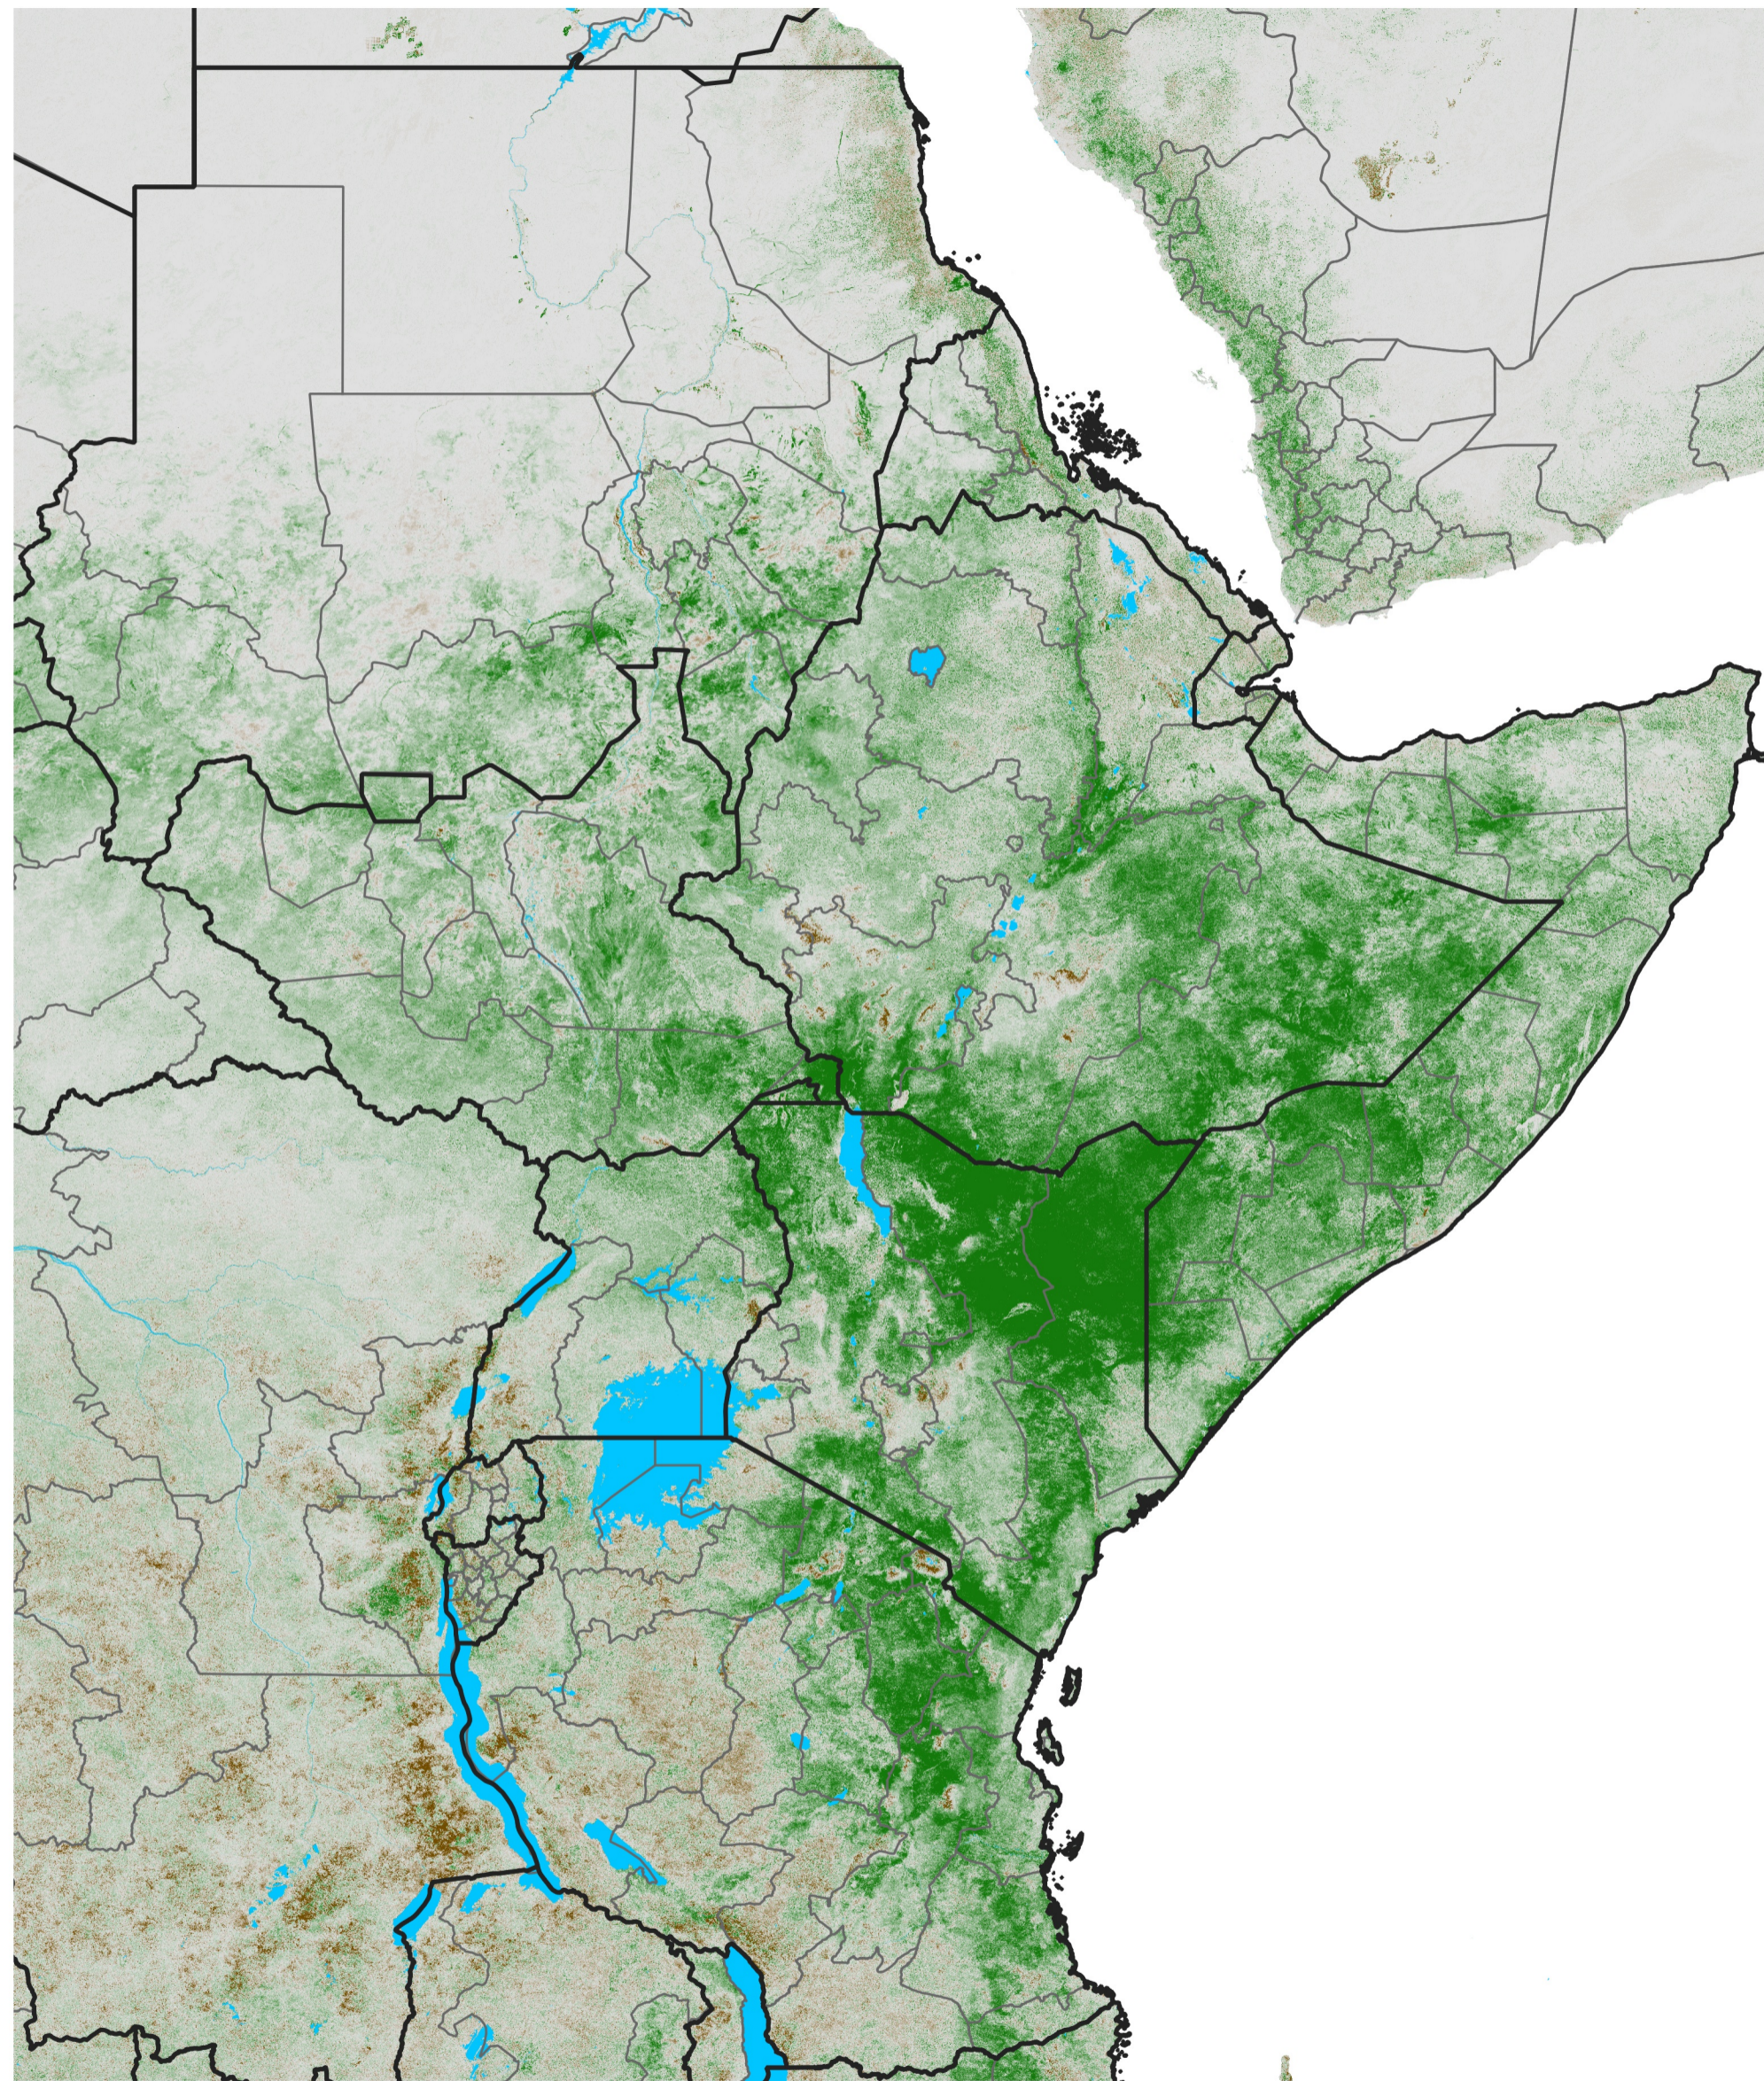

East Africa NDVI Anomaly

2019 minus Mean (2012 - 2021)

Period 69 / Dec 06 - 15, 2019

NDVI Anomaly

< -0.3 -0.2 -0.1 -0.05 0.05 0.1 0.2 >0.3

Negative

No Difference

Positive