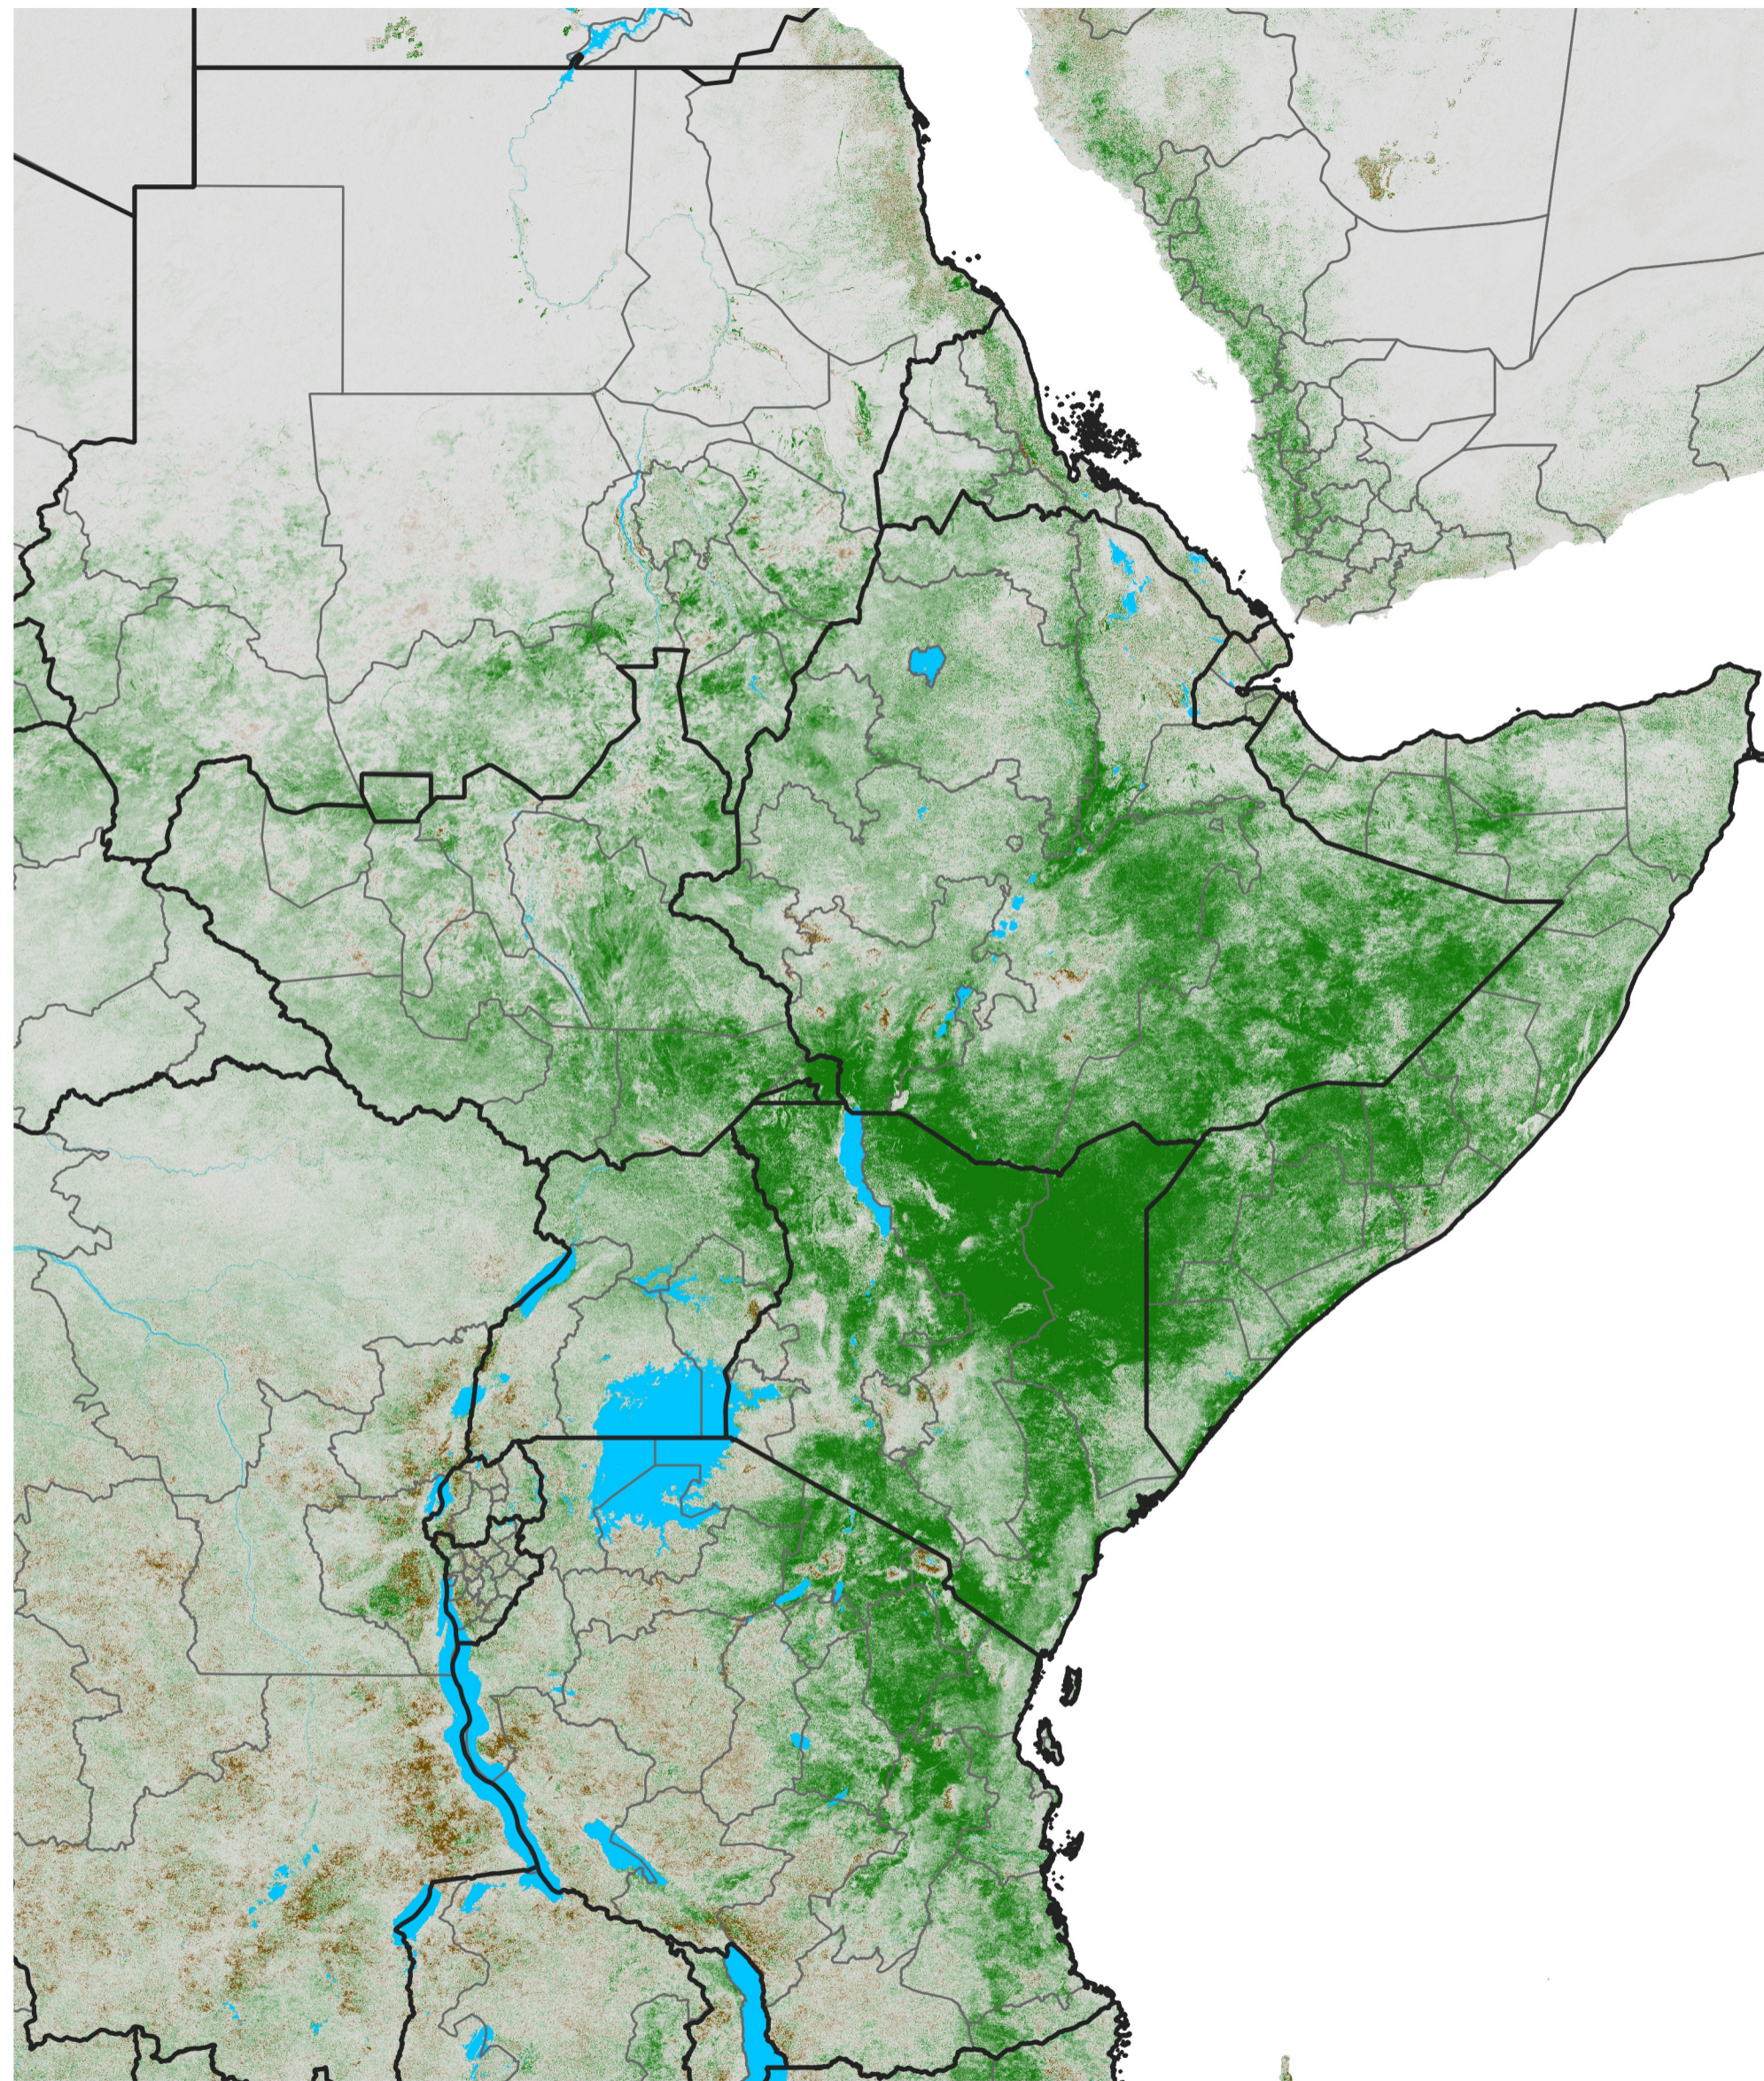

East Africa NDVI Anomaly

2019 minus Mean (2012 - 2021)

Period 70 / Dec 11 - 20, 2019

NDVI Anomaly

< -0.3 -0.2 -0.1 -0.05 0.05 0.1 0.2 >0.3

Negative

No Difference

Positive