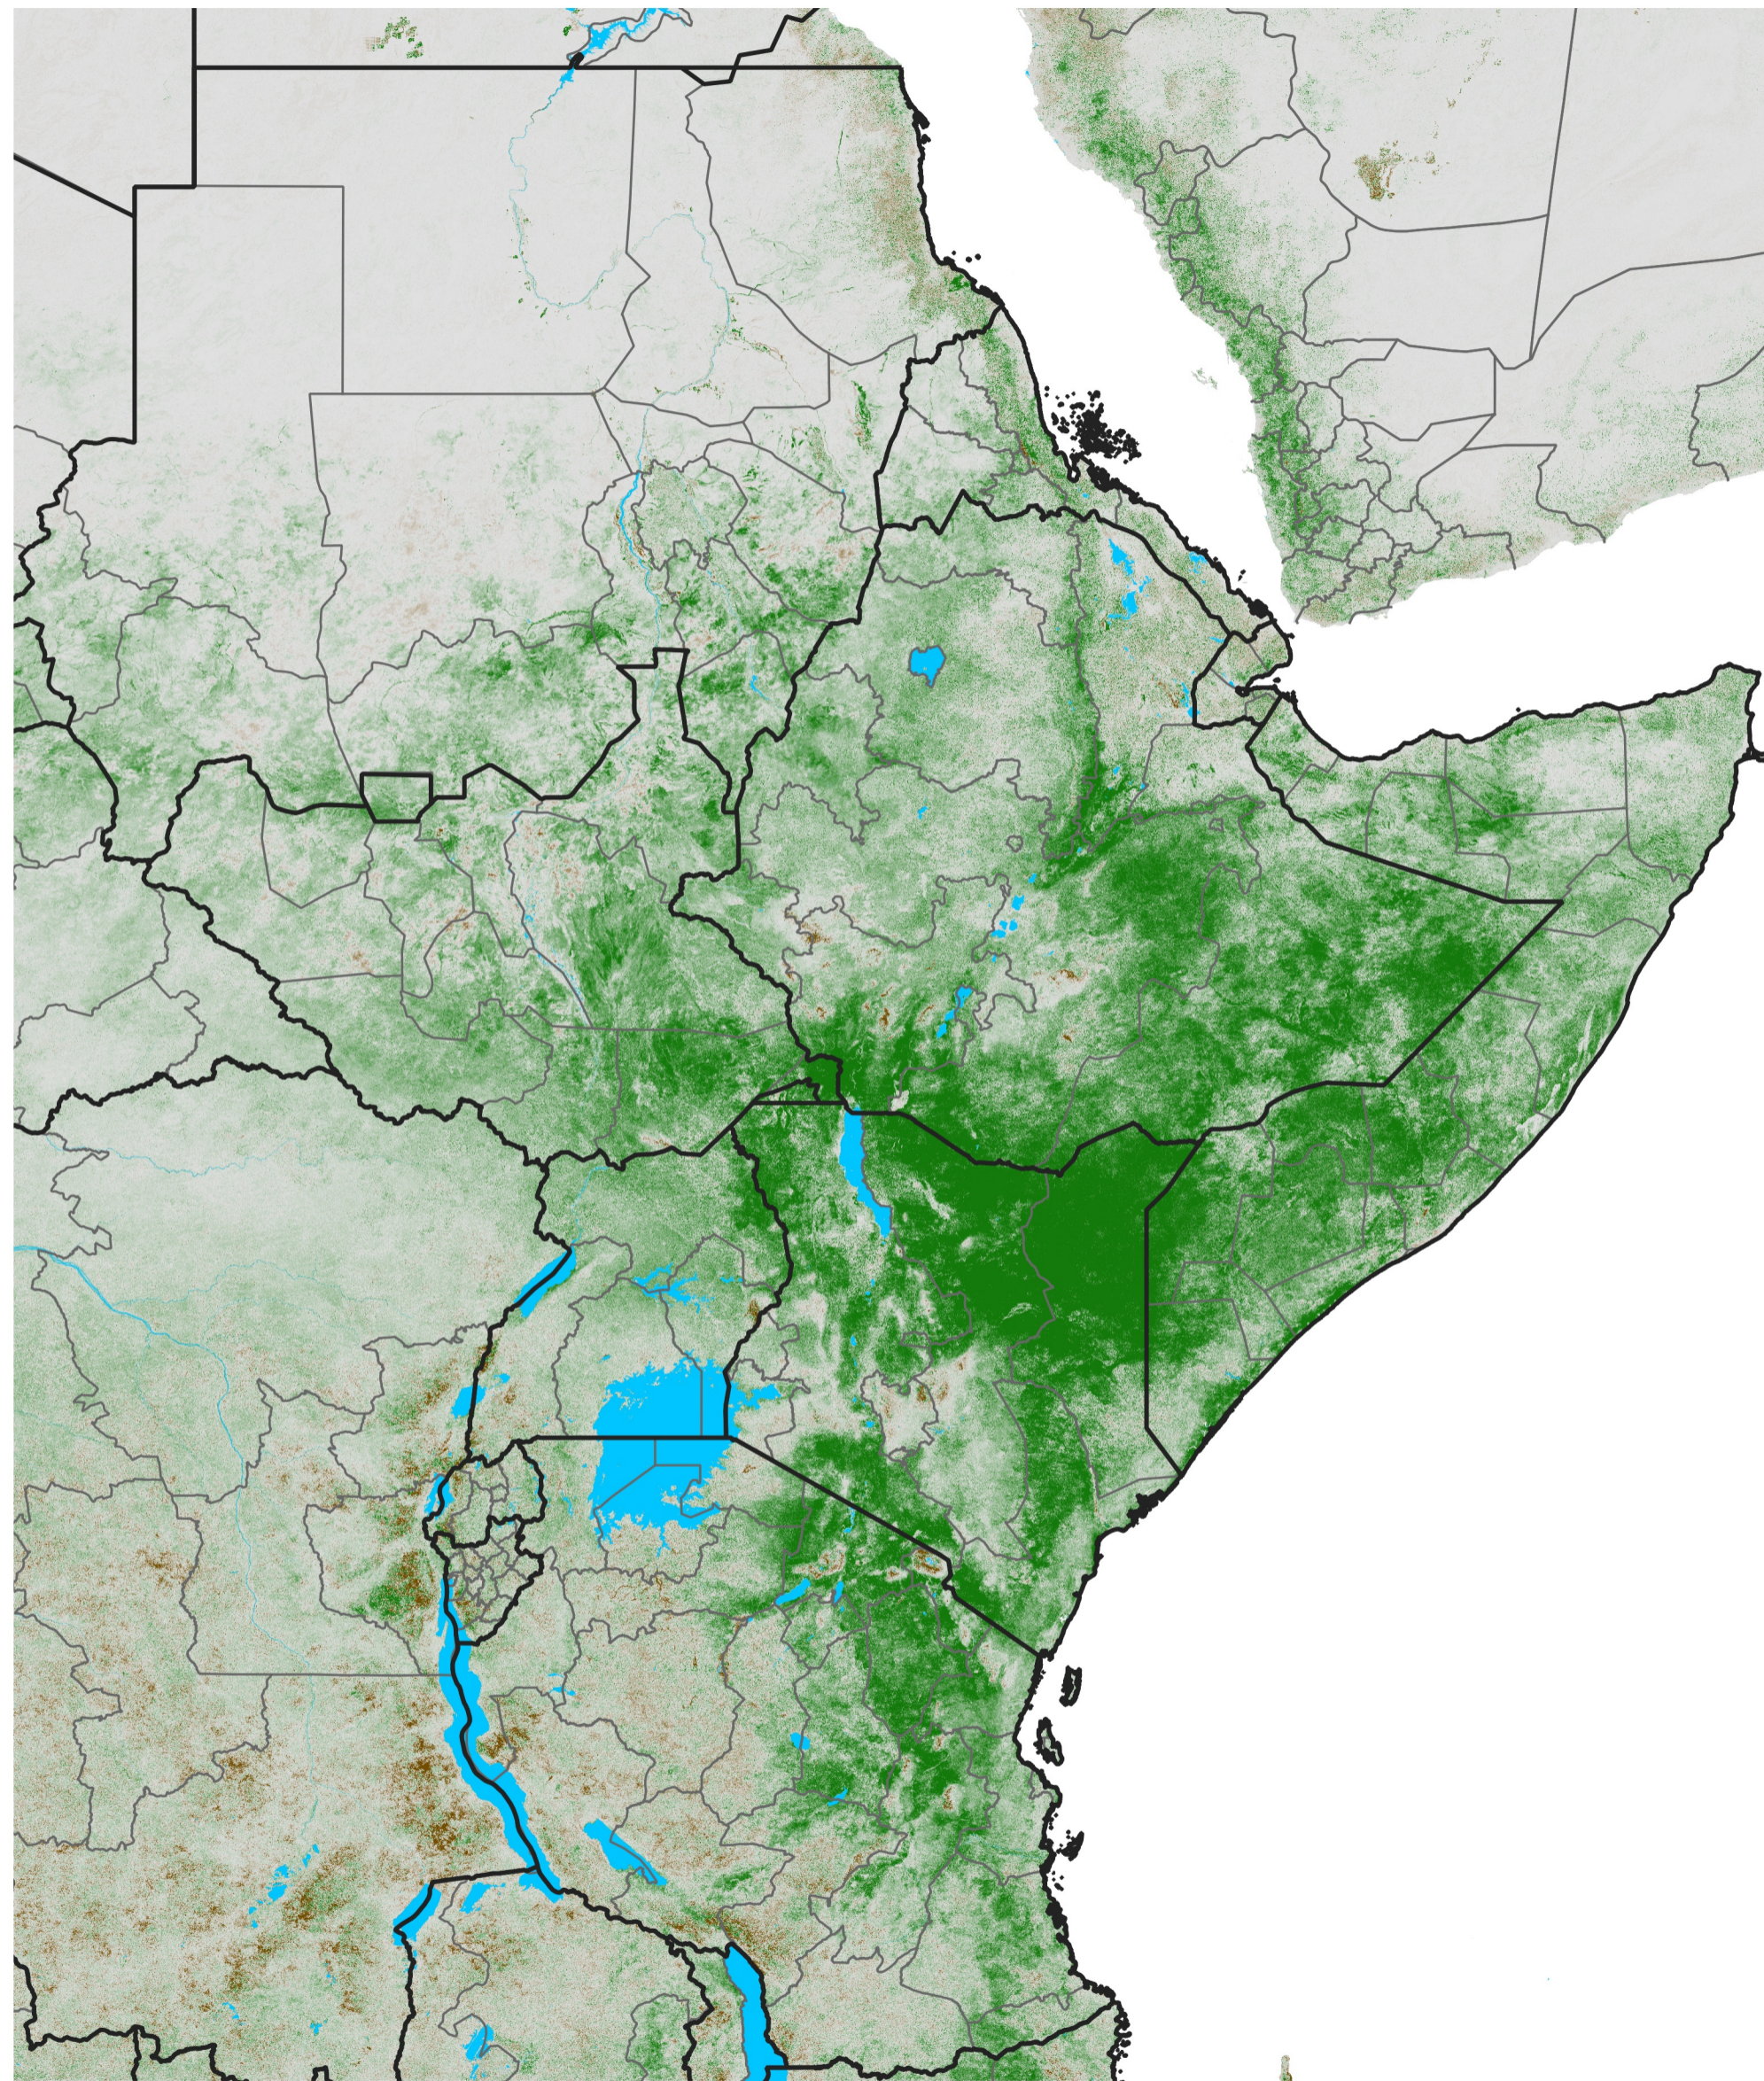

# East Africa NDVI Anomaly

2019 minus Mean (2012 - 2021)

Period 71 / Dec 16 - 25, 2019

## NDVI Anomaly

< -0.3   -0.2   -0.1   -0.05   0.05   0.1   0.2   >0.3

Negative

No Difference

Positive