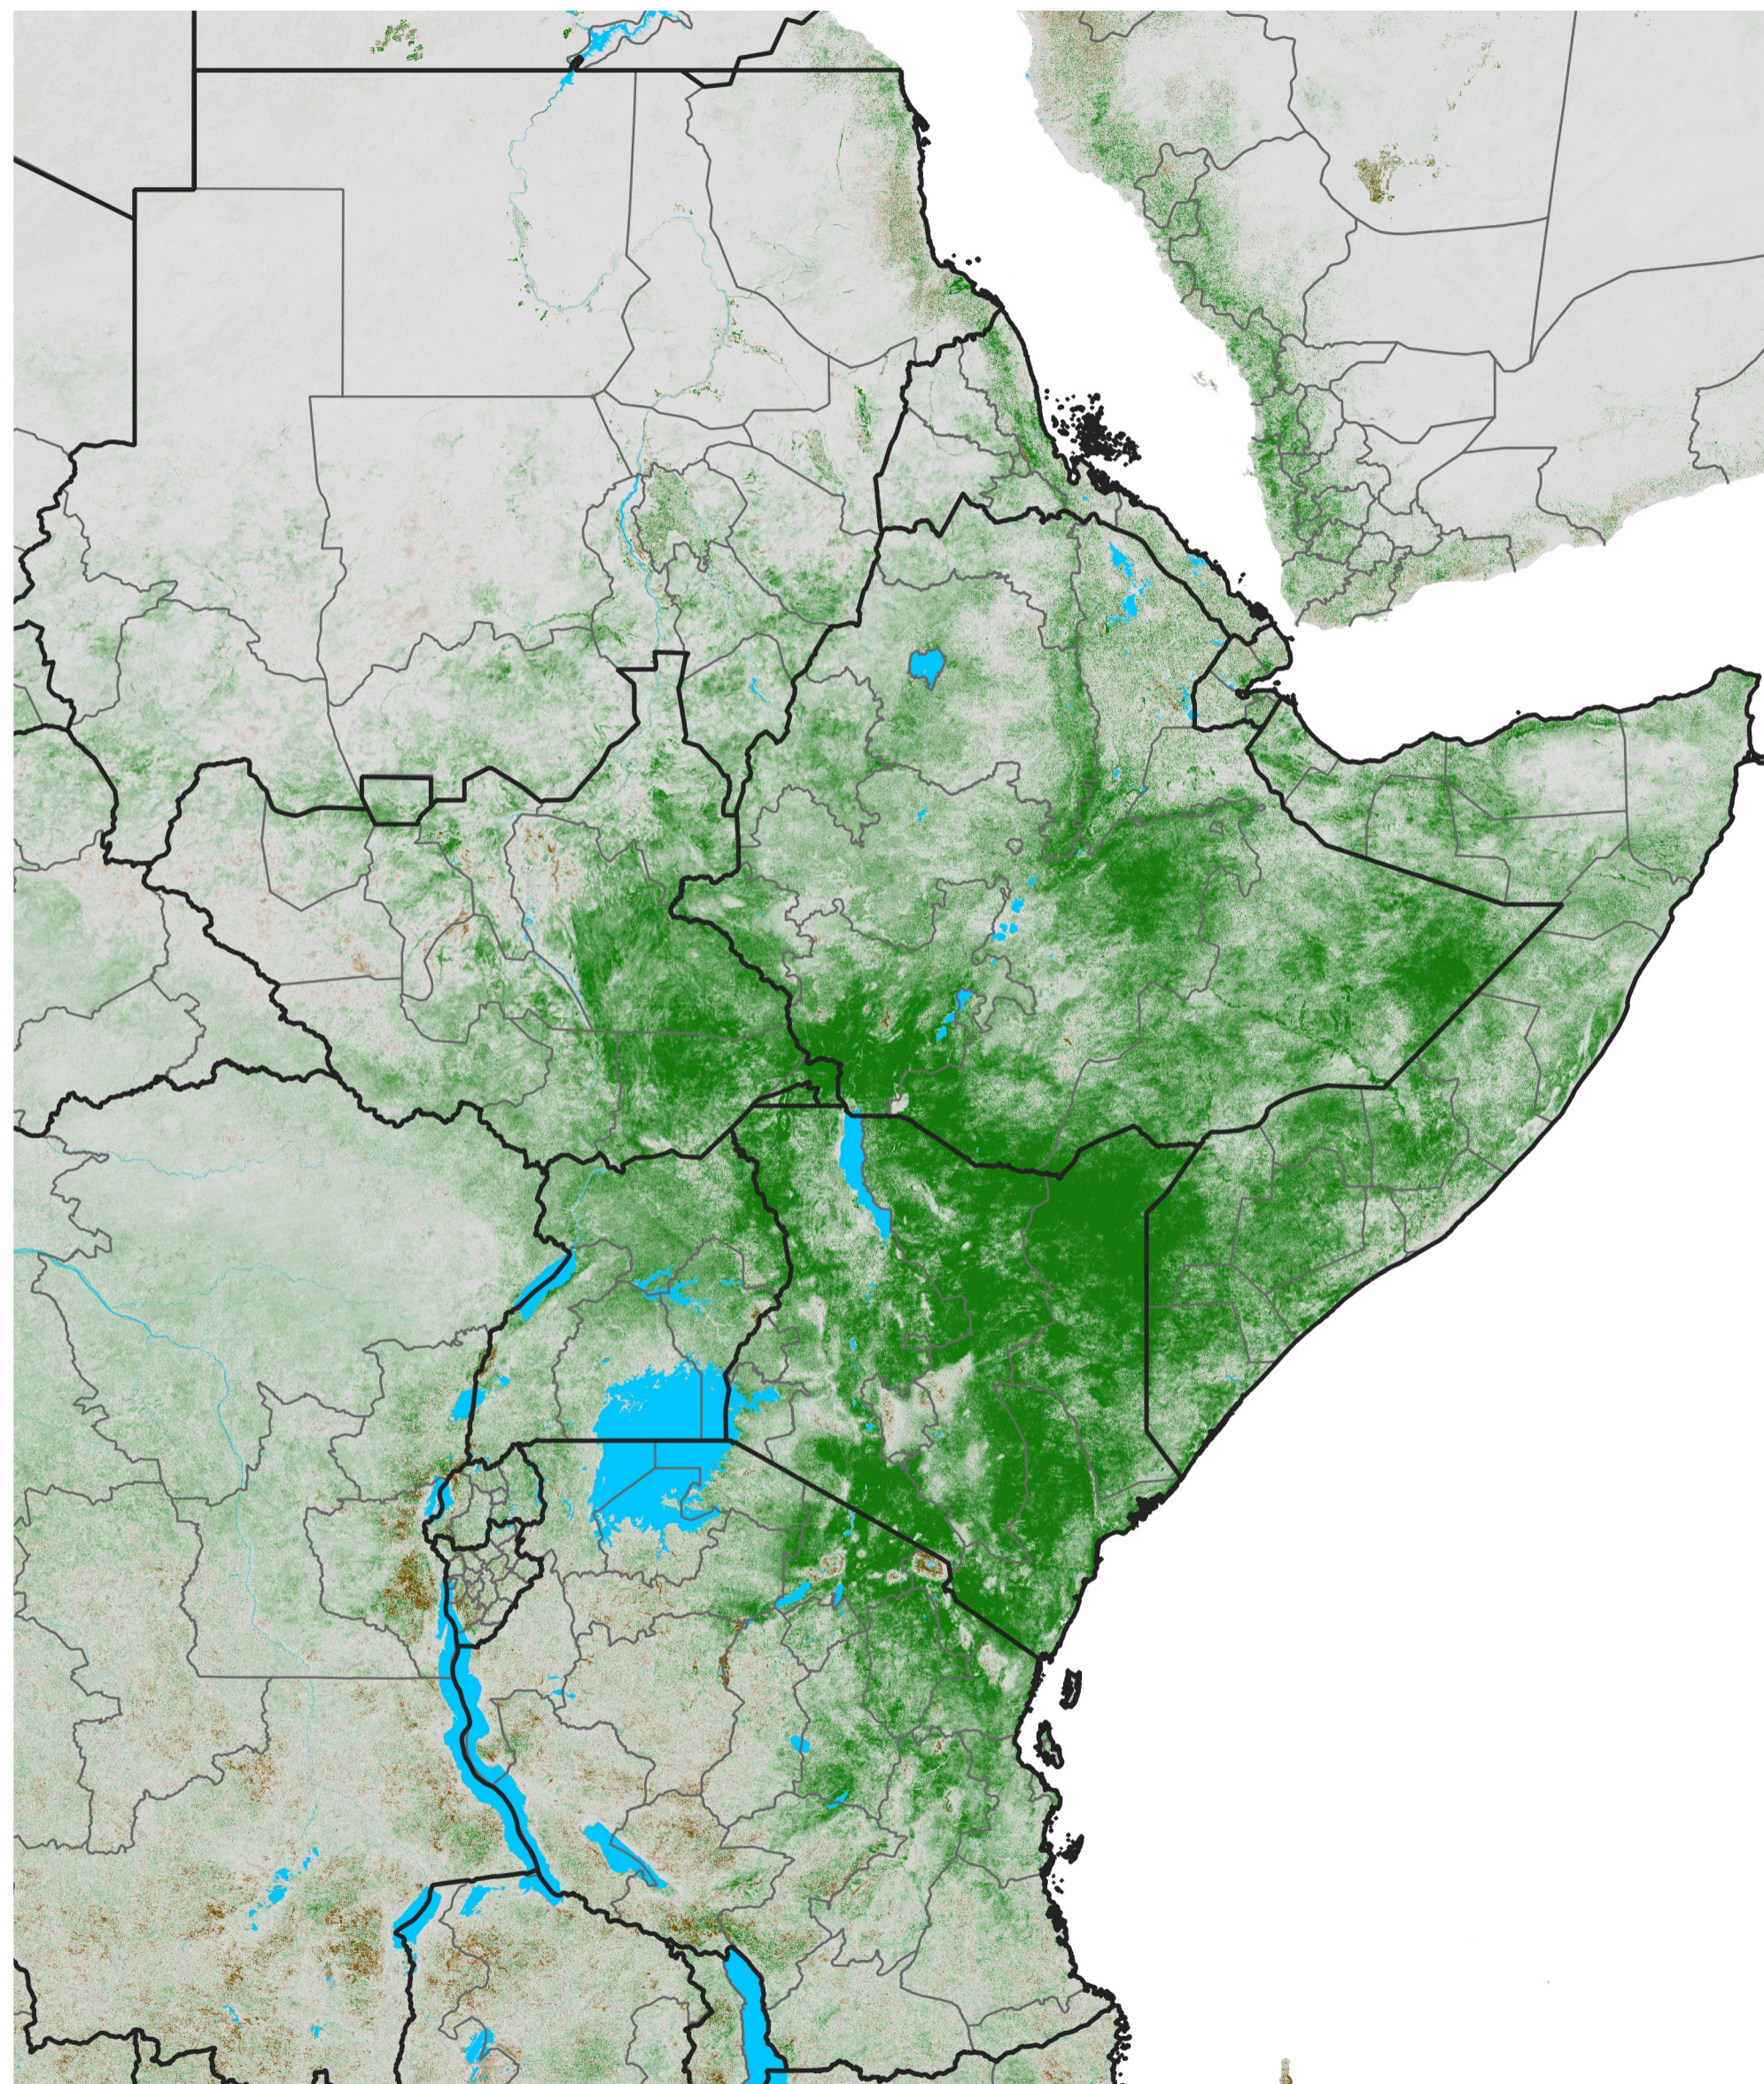

# East Africa NDVI Anomaly

2020 minus Mean (2012 - 2021)

Period 04 / Jan 11 - 20, 2020

### NDVI Anomaly

< -0.3   -0.2   -0.1   -0.05   0.05   0.1   0.2   >0.3

Negative

No Difference

Positive