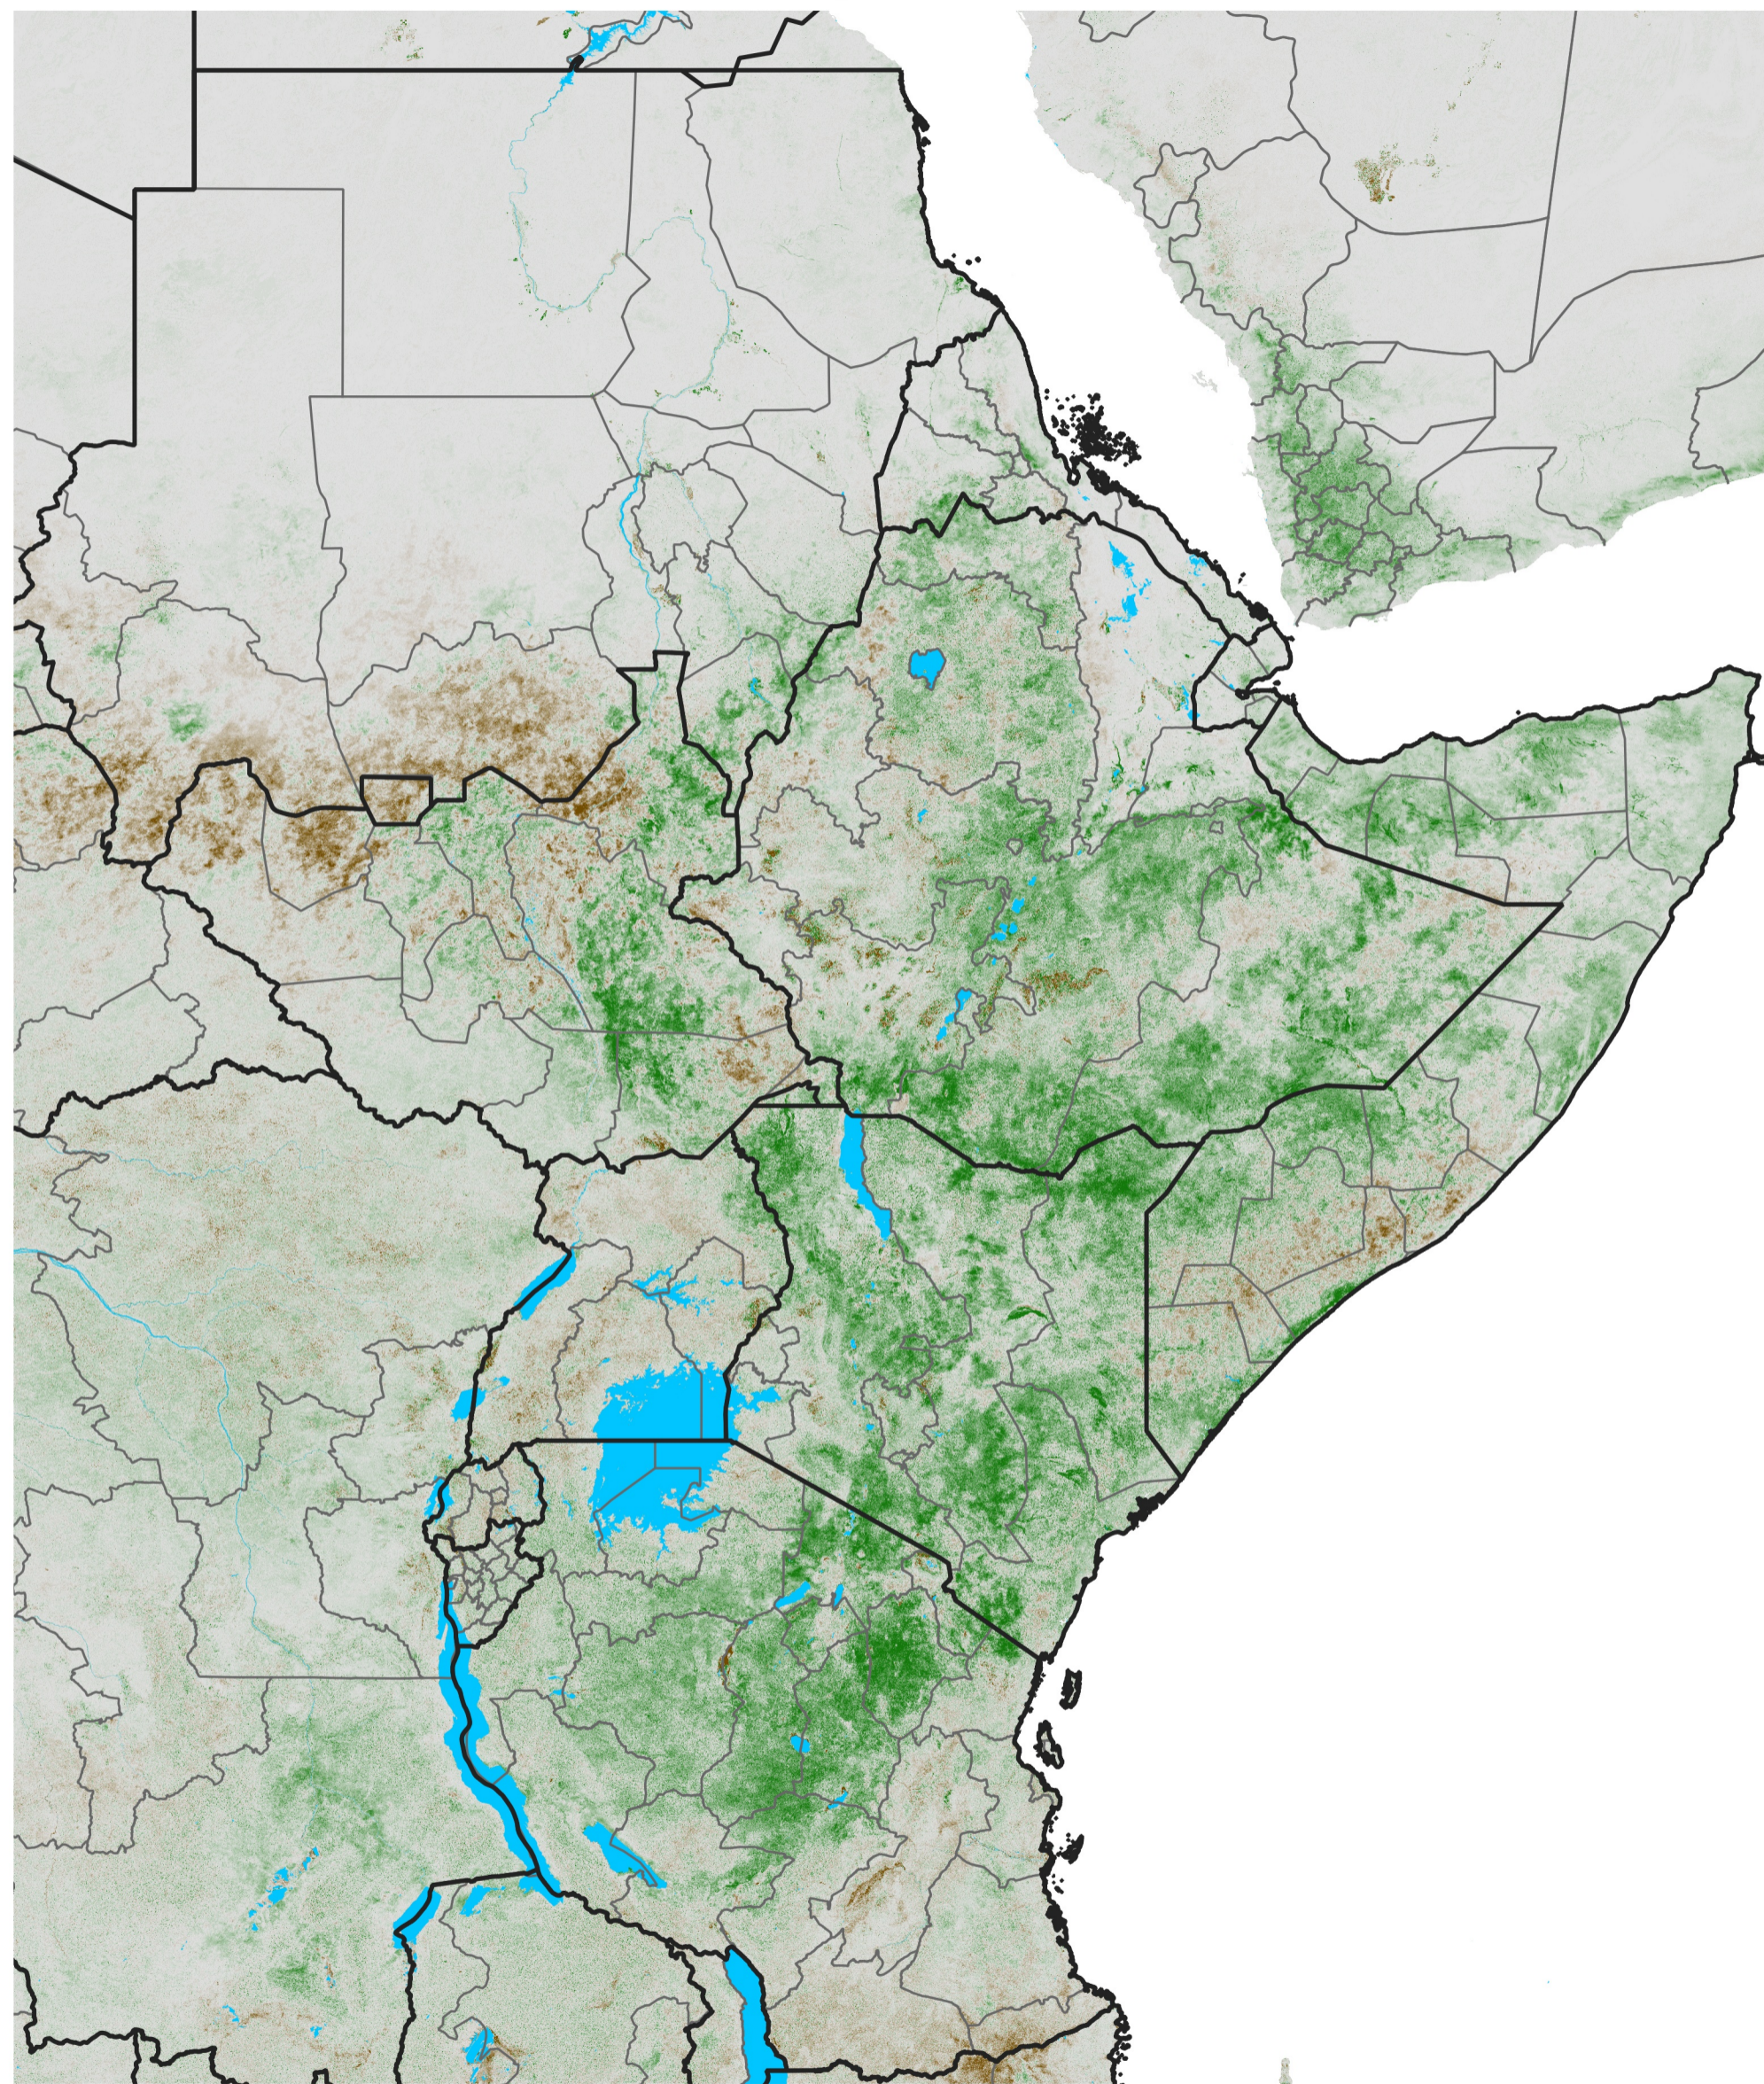

# East Africa NDVI Anomaly

2020 minus Mean (2012 - 2021)

Period 34 / Jun 11 - 20, 2020

## NDVI Anomaly

<math>< -0.3</math> -0.2 -0.1 -0.05 0.05 0.1 0.2 >0.3

Negative

No Difference

Positive