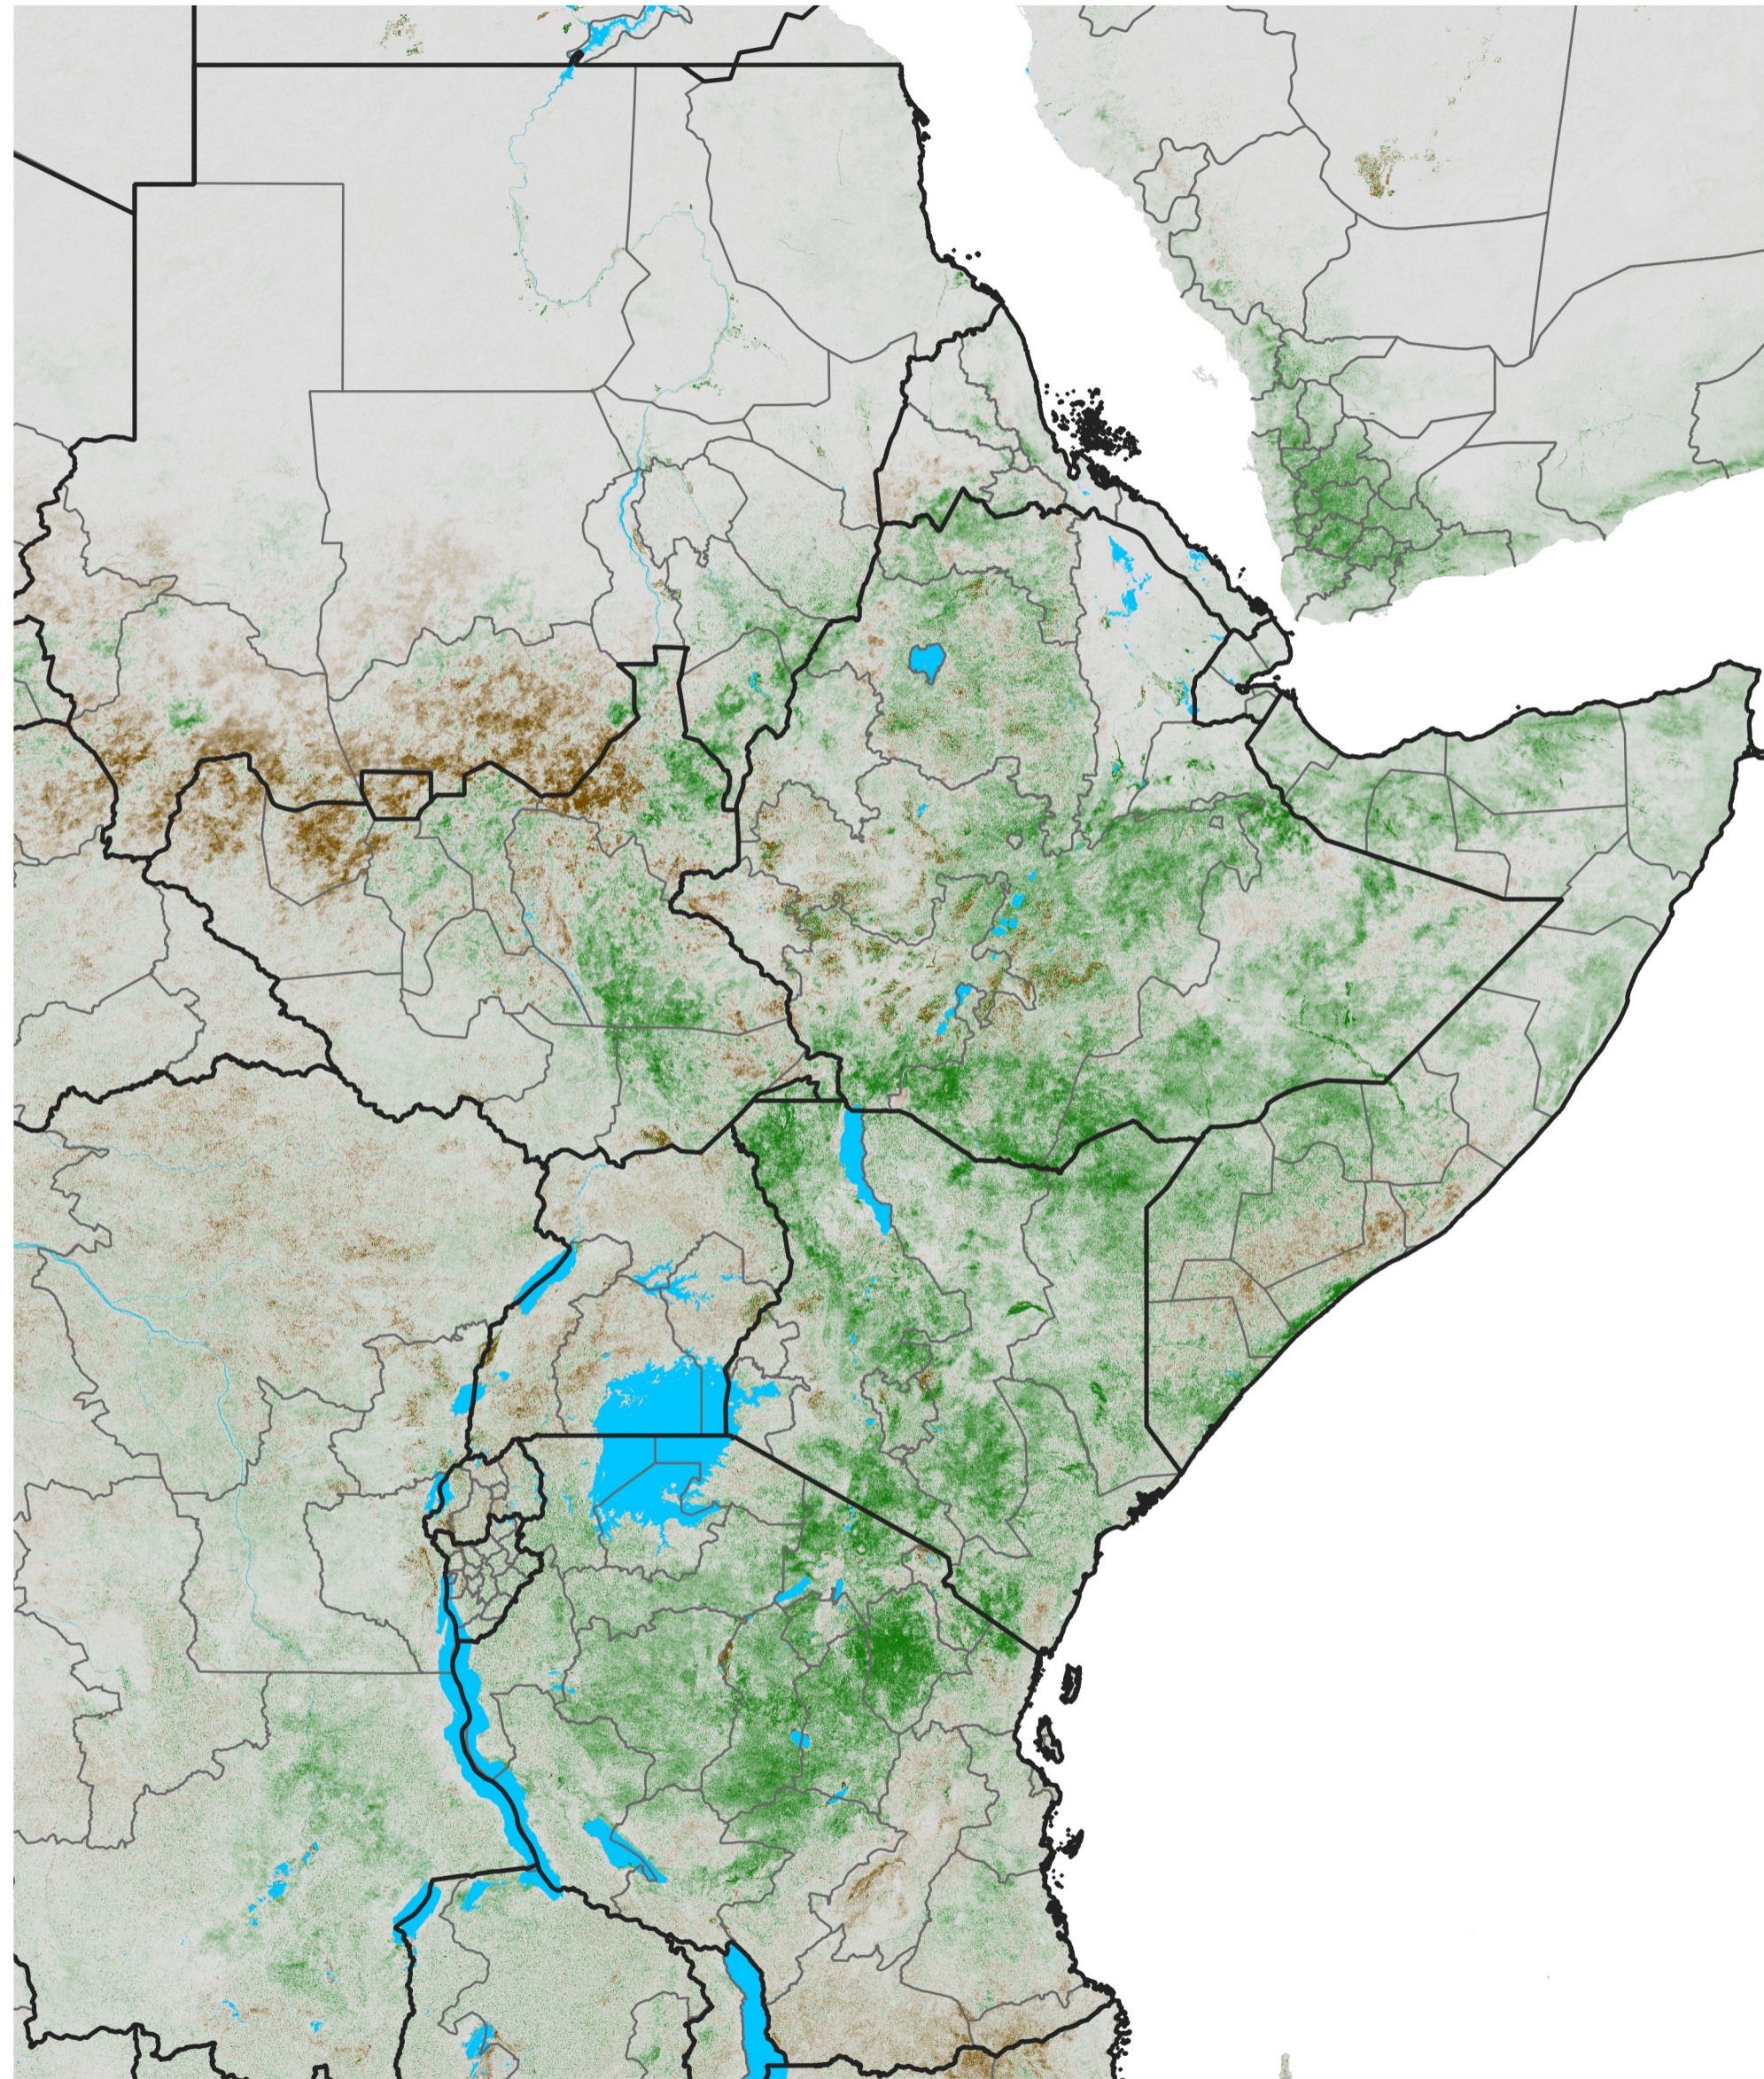

East Africa NDVI Anomaly

2020 minus Mean (2012 - 2021)

Period 37 / Jun 26 - Jul 05, 2020

NDVI Anomaly

< -0.3 -0.2 -0.1 -0.05 0.05 0.1 0.2 >0.3

Negative

No Difference

Positive