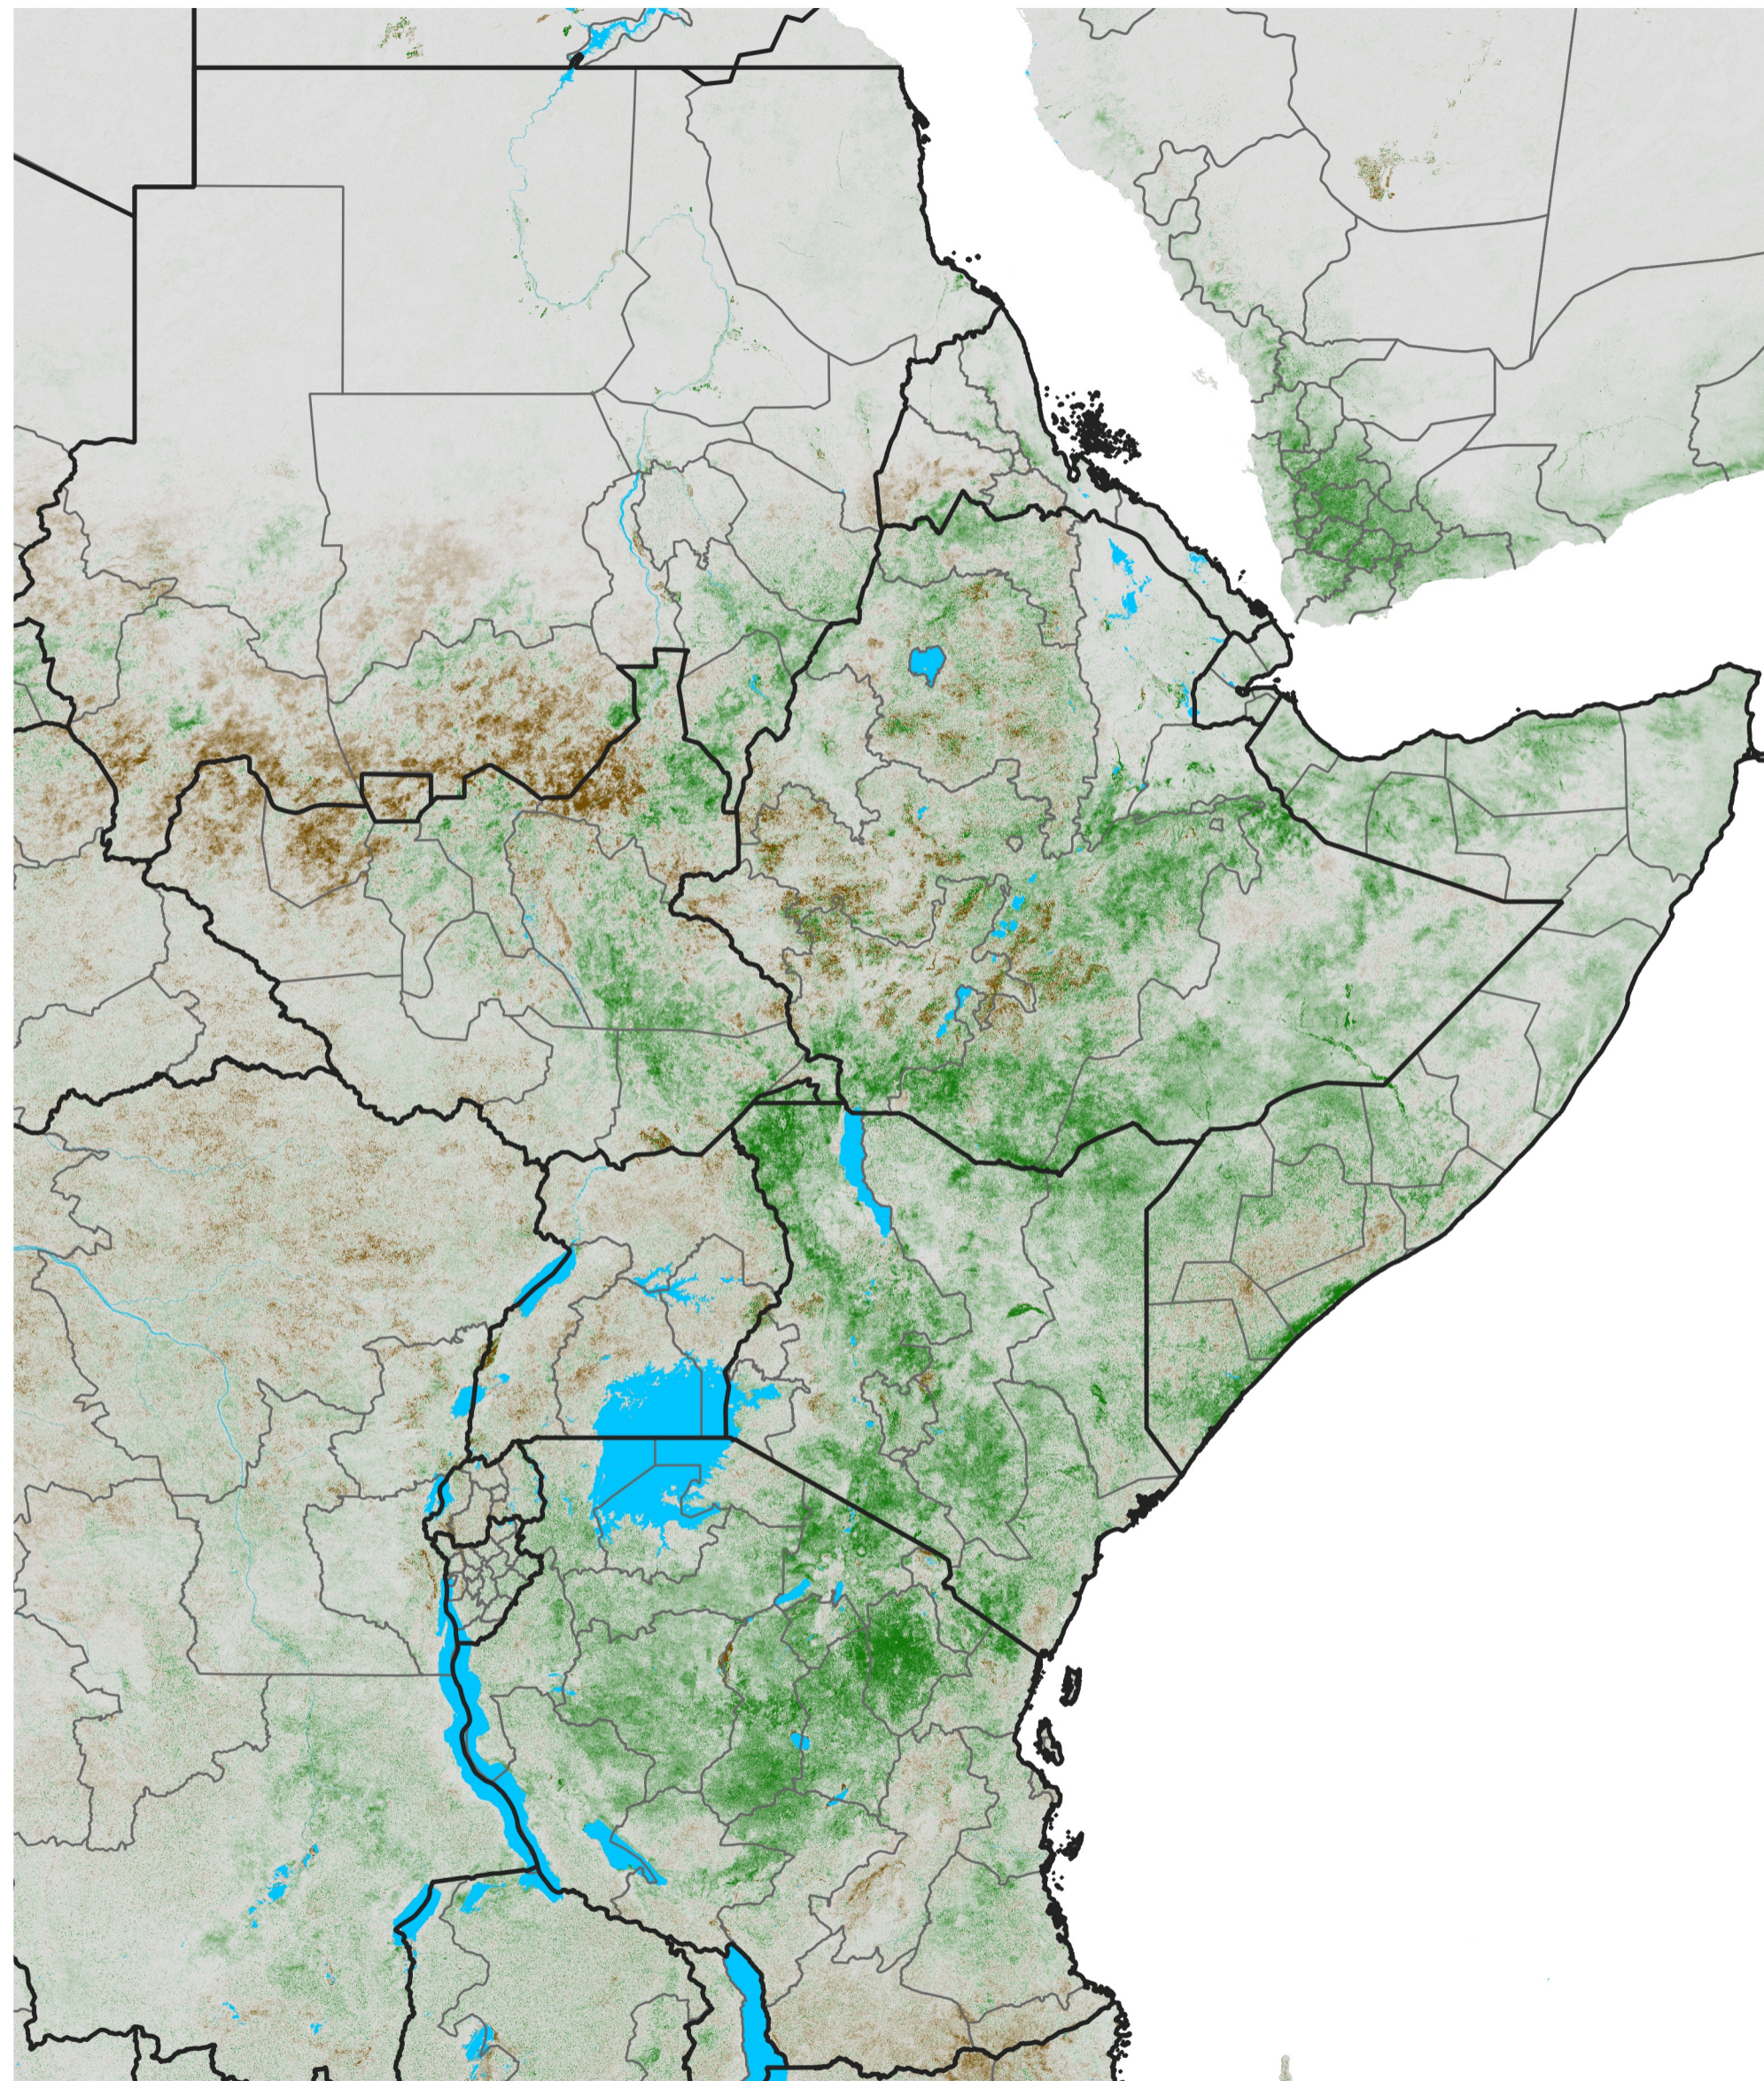

# East Africa NDVI Anomaly

2020 minus Mean (2012 - 2021)

Period 39 / Jul 06 - 15, 2020

## NDVI Anomaly

< -0.3   -0.2   -0.1   -0.05   0.05   0.1   0.2   >0.3

Negative

No Difference

Positive