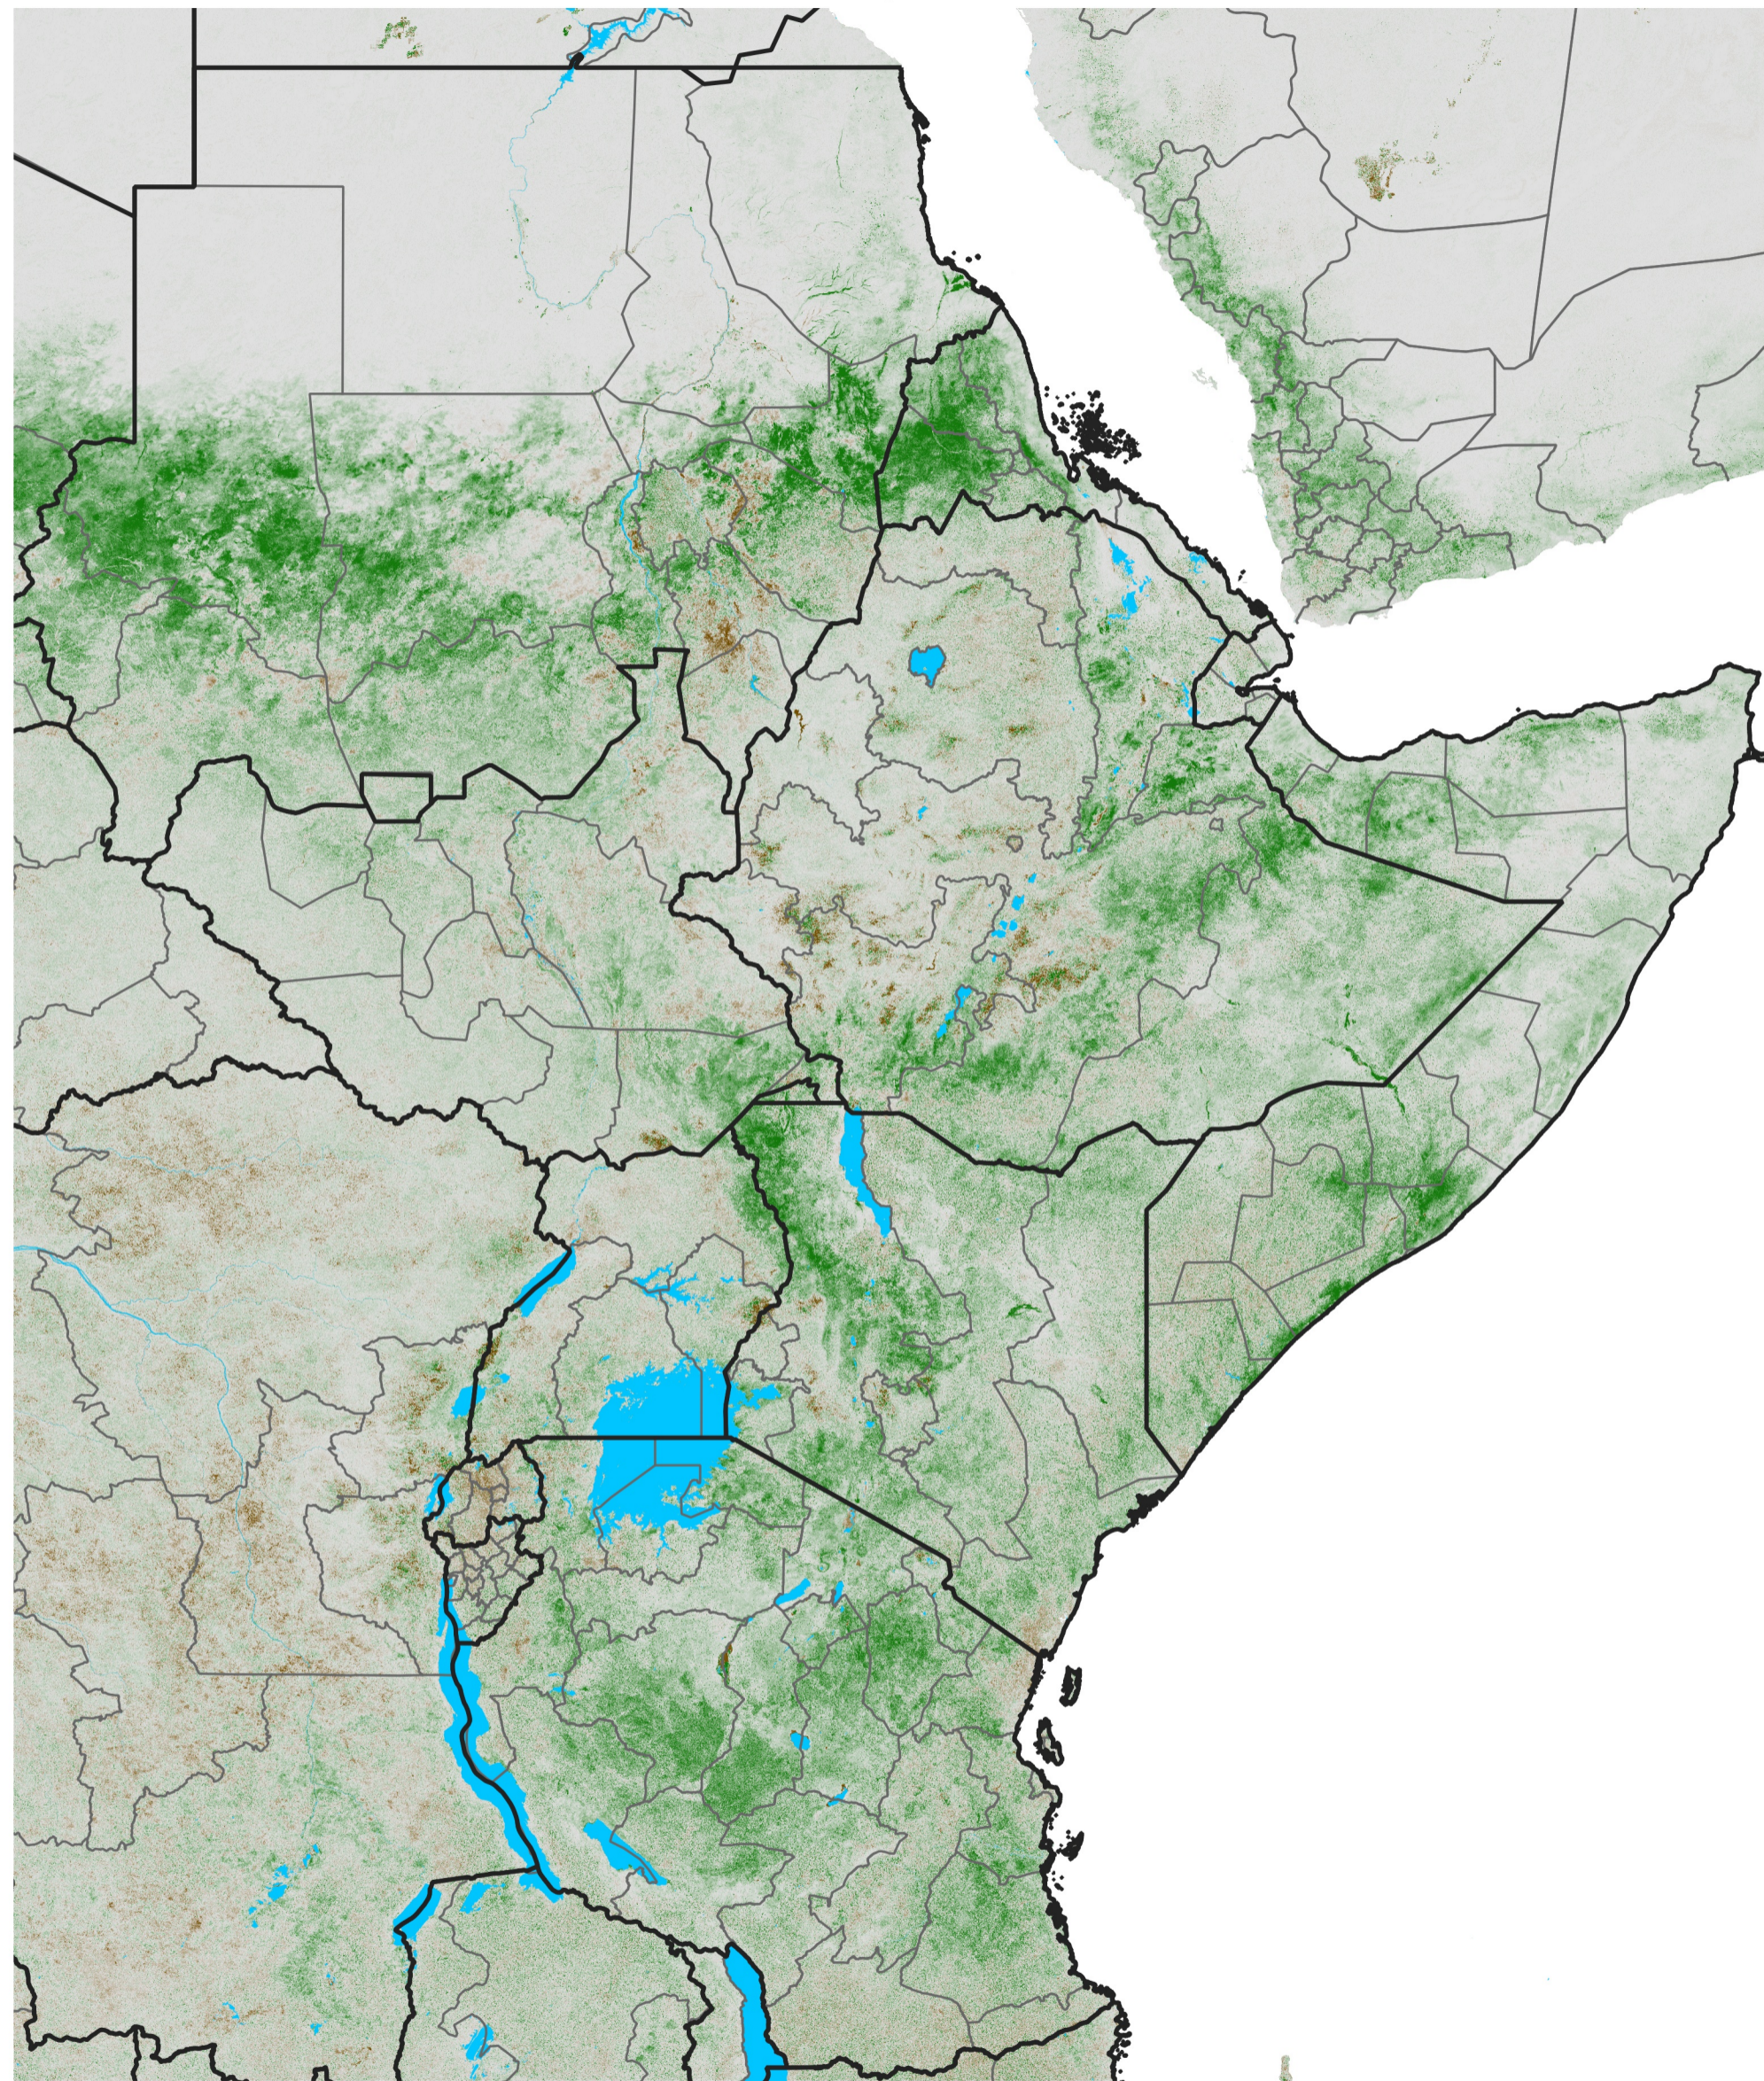

East Africa NDVI Anomaly

2020 minus Mean (2012 - 2021)

Period 53 / Sep 16 - 25, 2020

NDVI Anomaly

< -0.3 -0.2 -0.1 -0.05 0.05 0.1 0.2 >0.3

Negative

No Difference

Positive