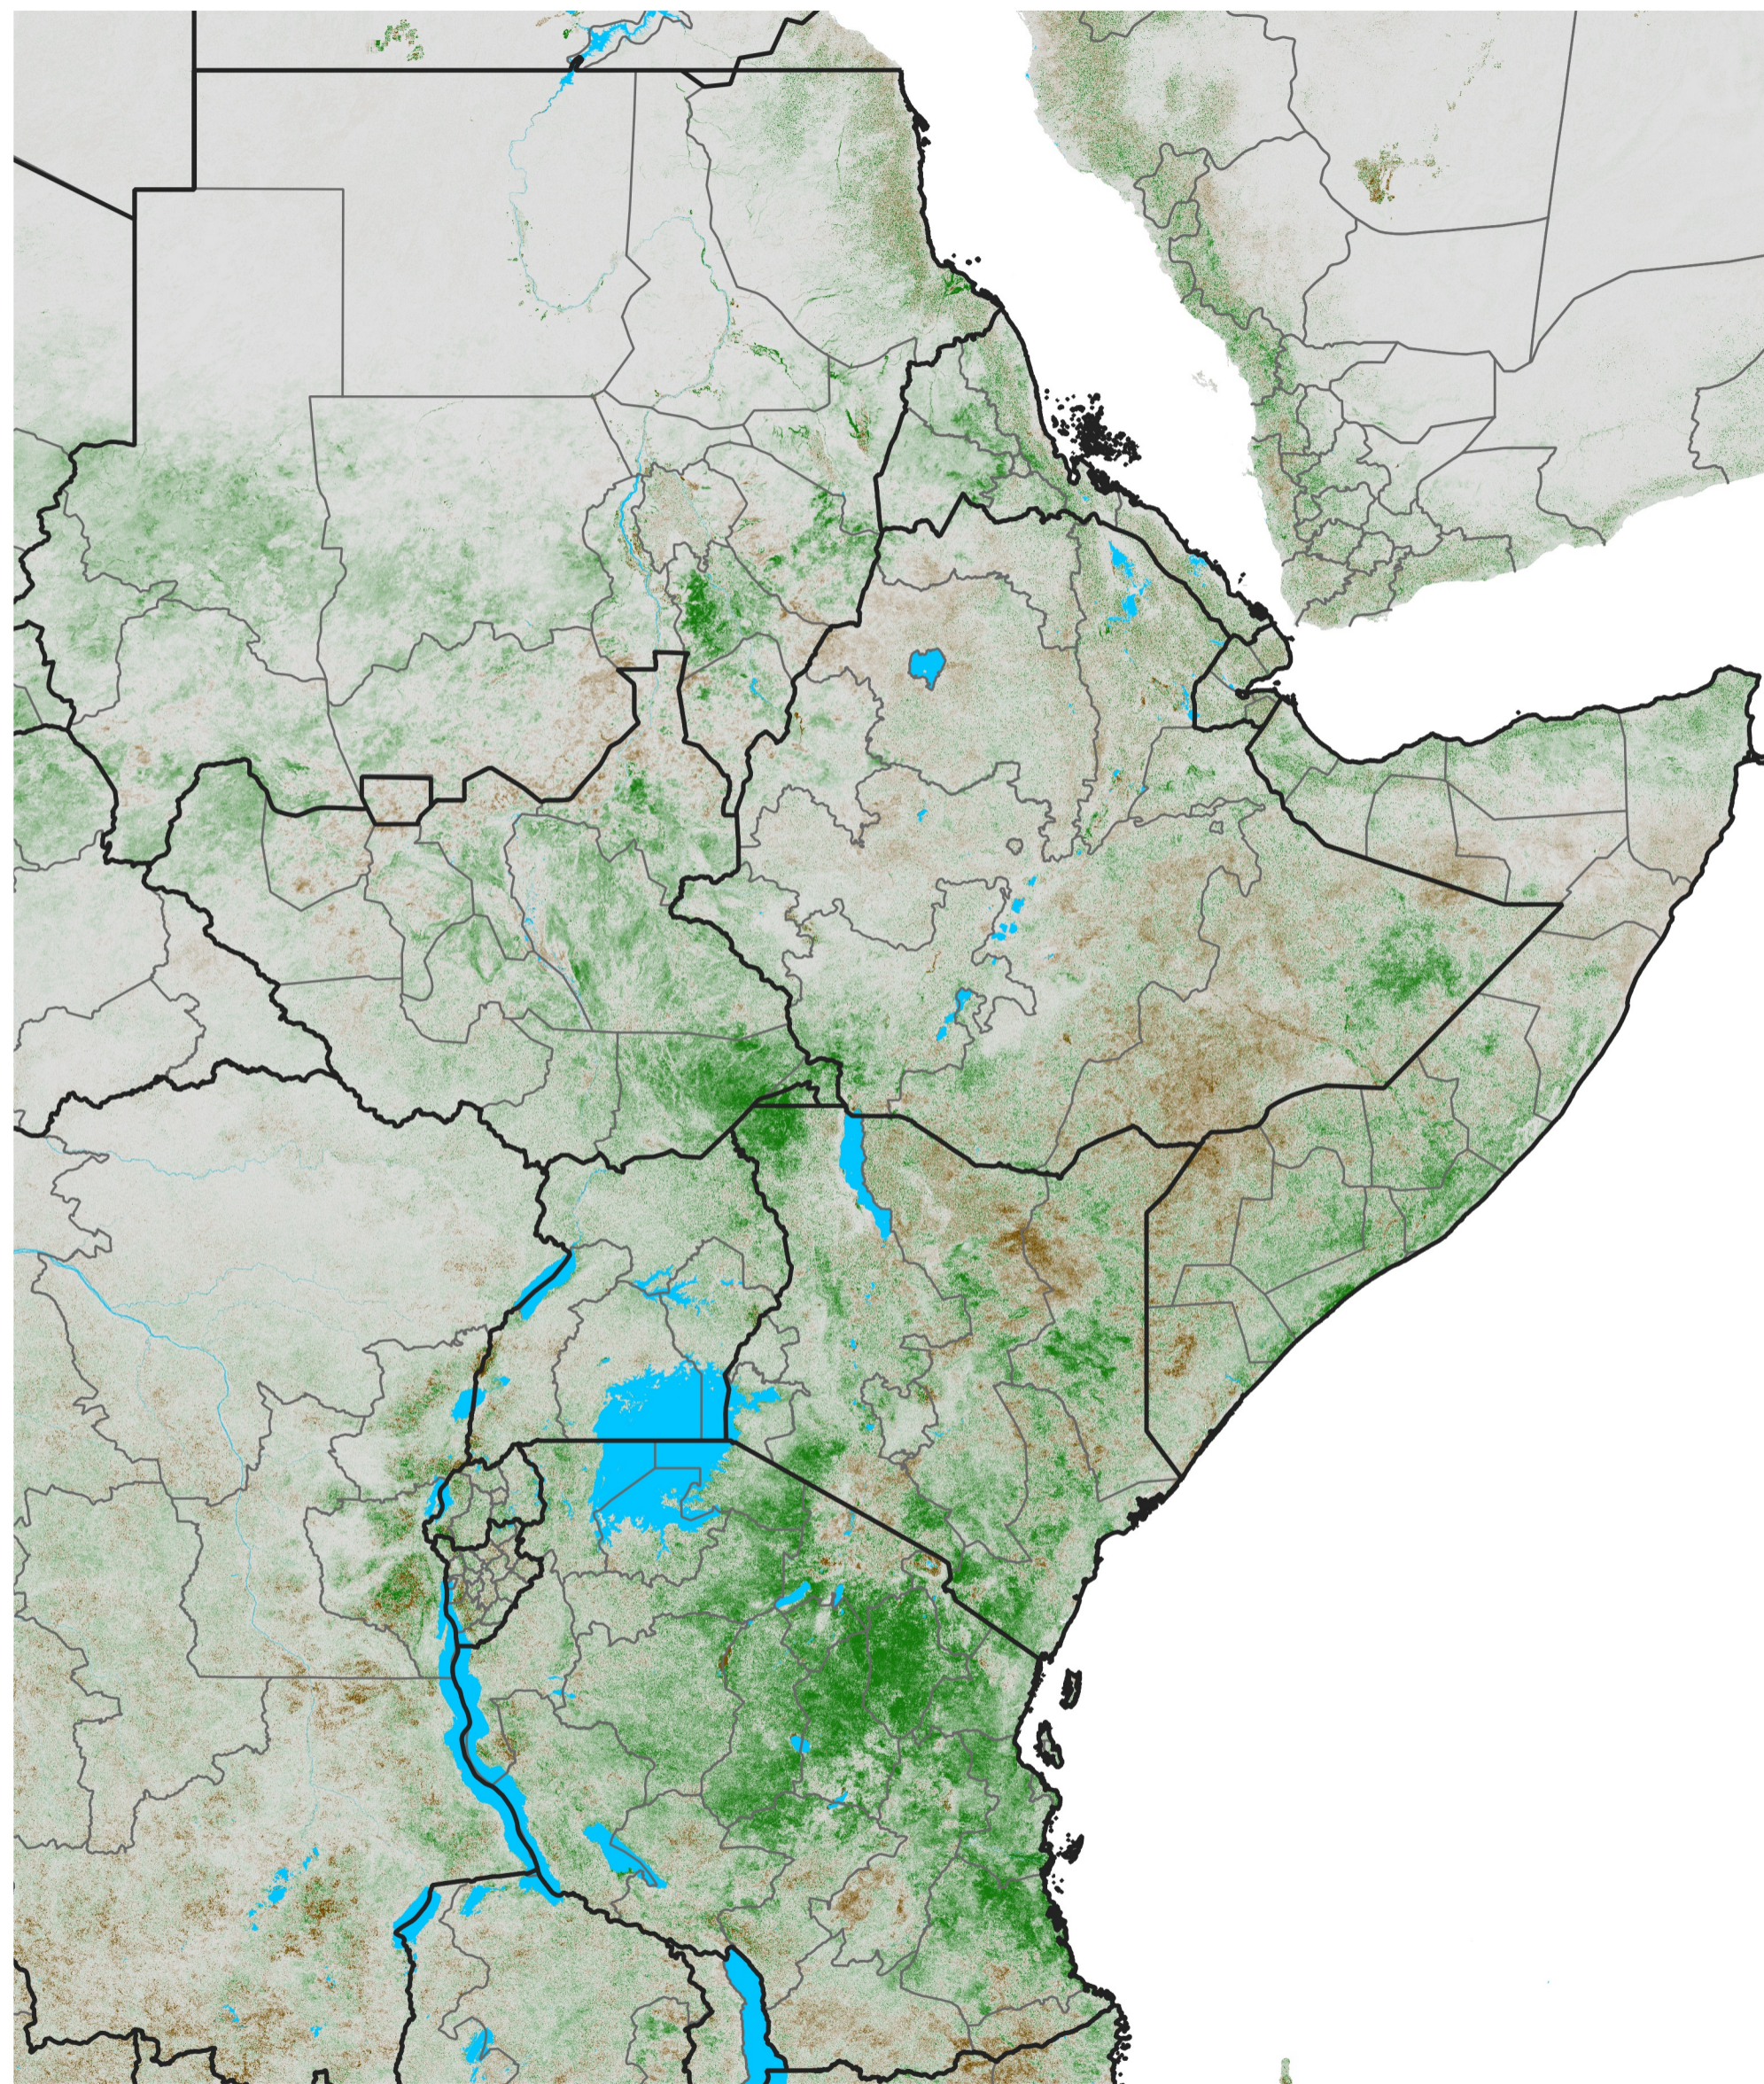

East Africa NDVI Anomaly

2020 minus Mean (2012 - 2021)

Period 68 / Dec 01 - 10, 2020

NDVI Anomaly

< -0.3 -0.2 -0.1 -0.05 0.05 0.1 0.2 >0.3

Negative

No Difference

Positive