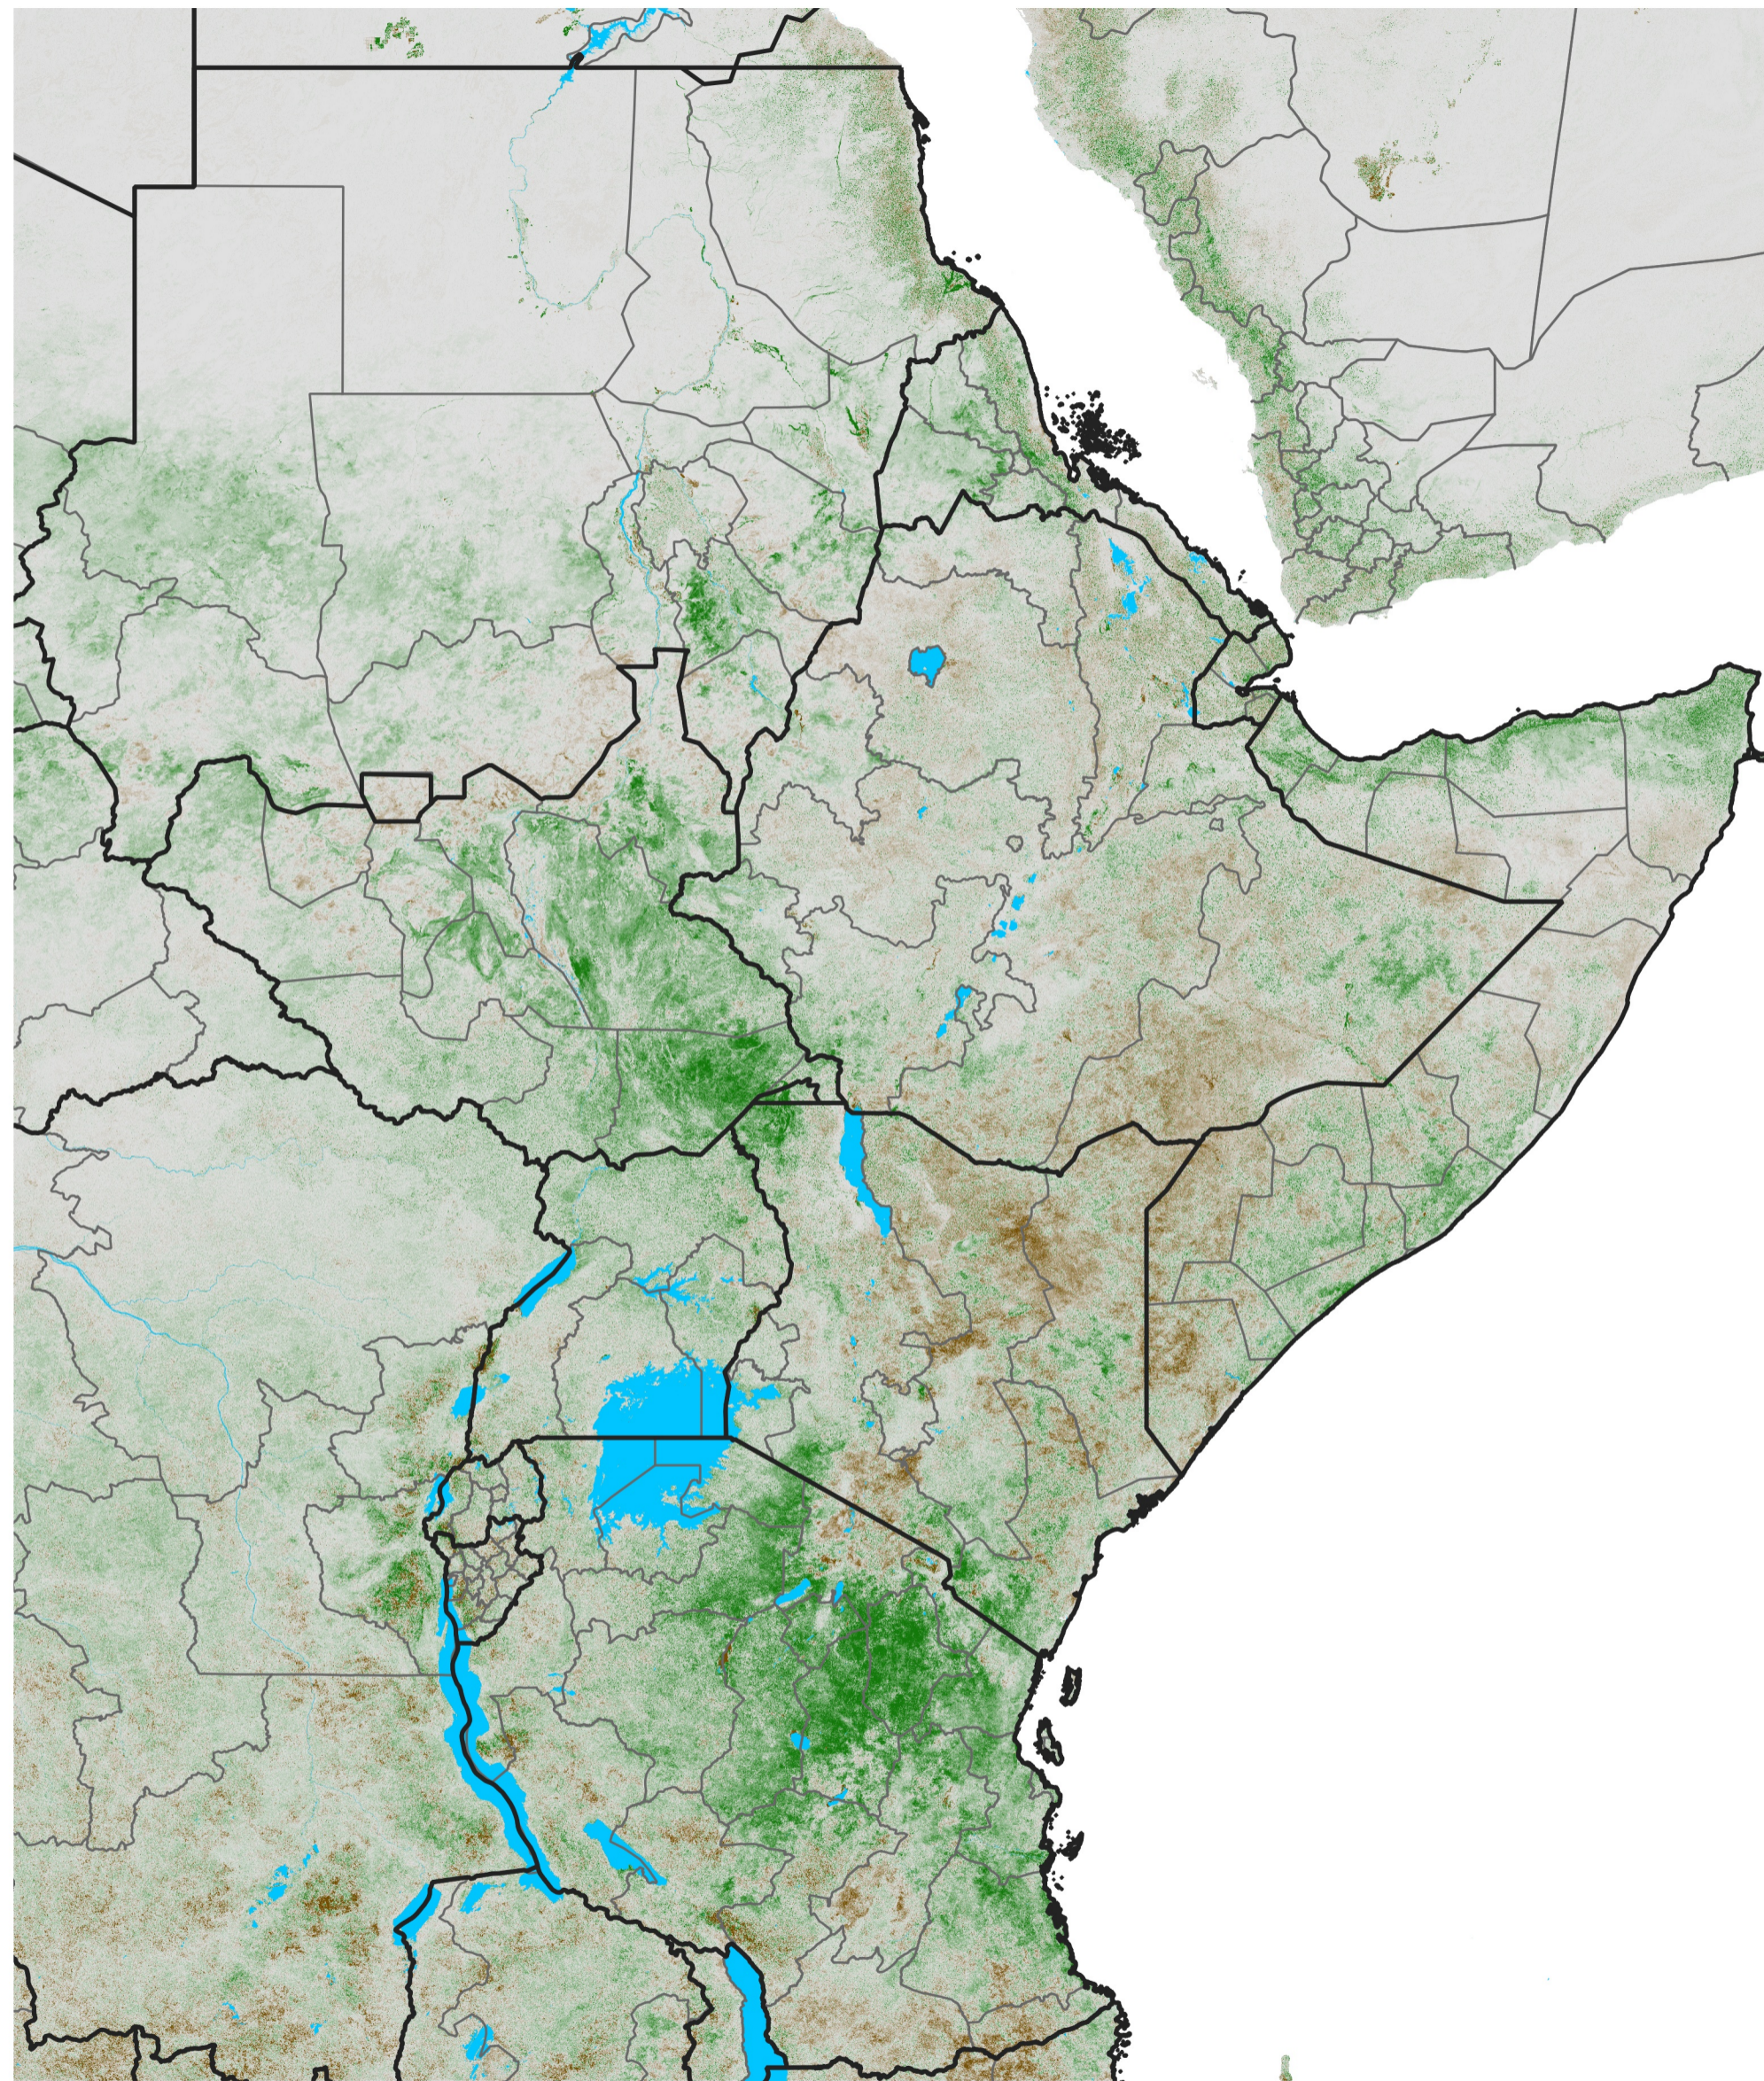

East Africa NDVI Anomaly

2020 minus Mean (2012 - 2021)

Period 71 / Dec 16 - 25, 2020

NDVI Anomaly

< -0.3 -0.2 -0.1 -0.05 0.05 0.1 0.2 >0.3

Negative

No Difference

Positive