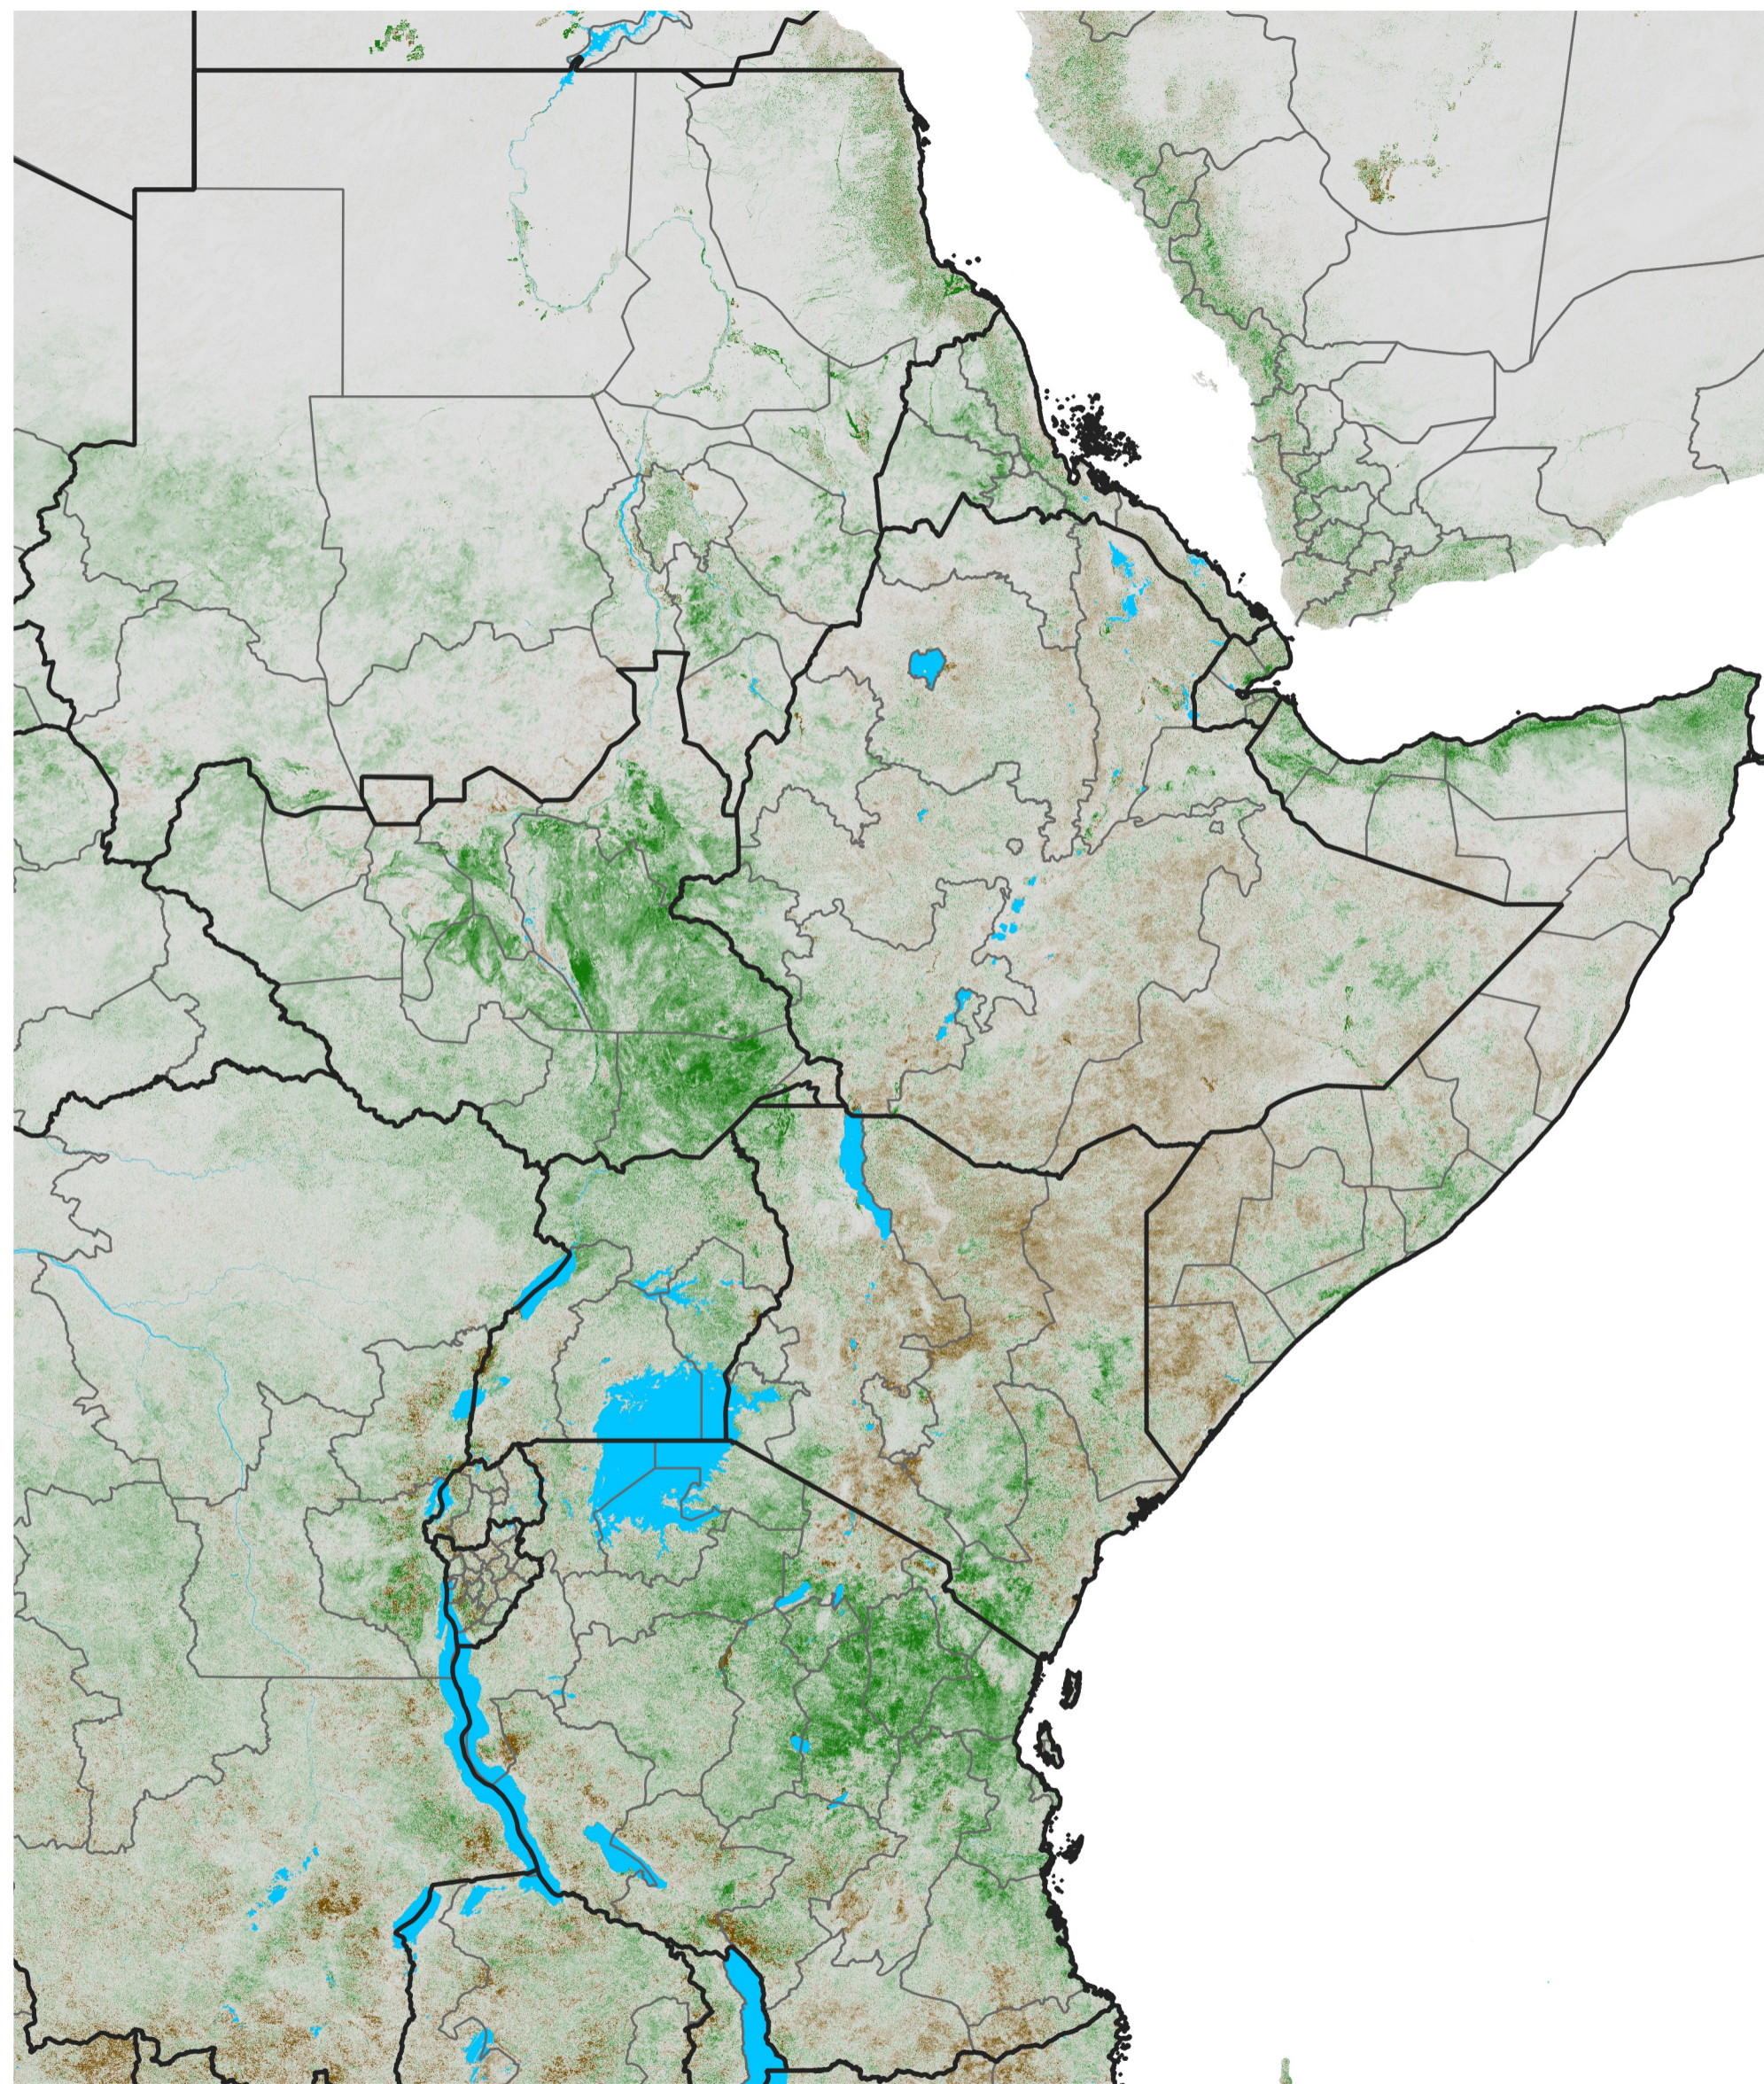

# East Africa NDVI Anomaly

2021 minus Mean (2012 - 2021)

Period 02 / Jan 01 - 10, 2021

## NDVI Anomaly

< -0.3   -0.2   -0.1   -0.05   0.05   0.1   0.2   >0.3

Negative

No Difference

Positive