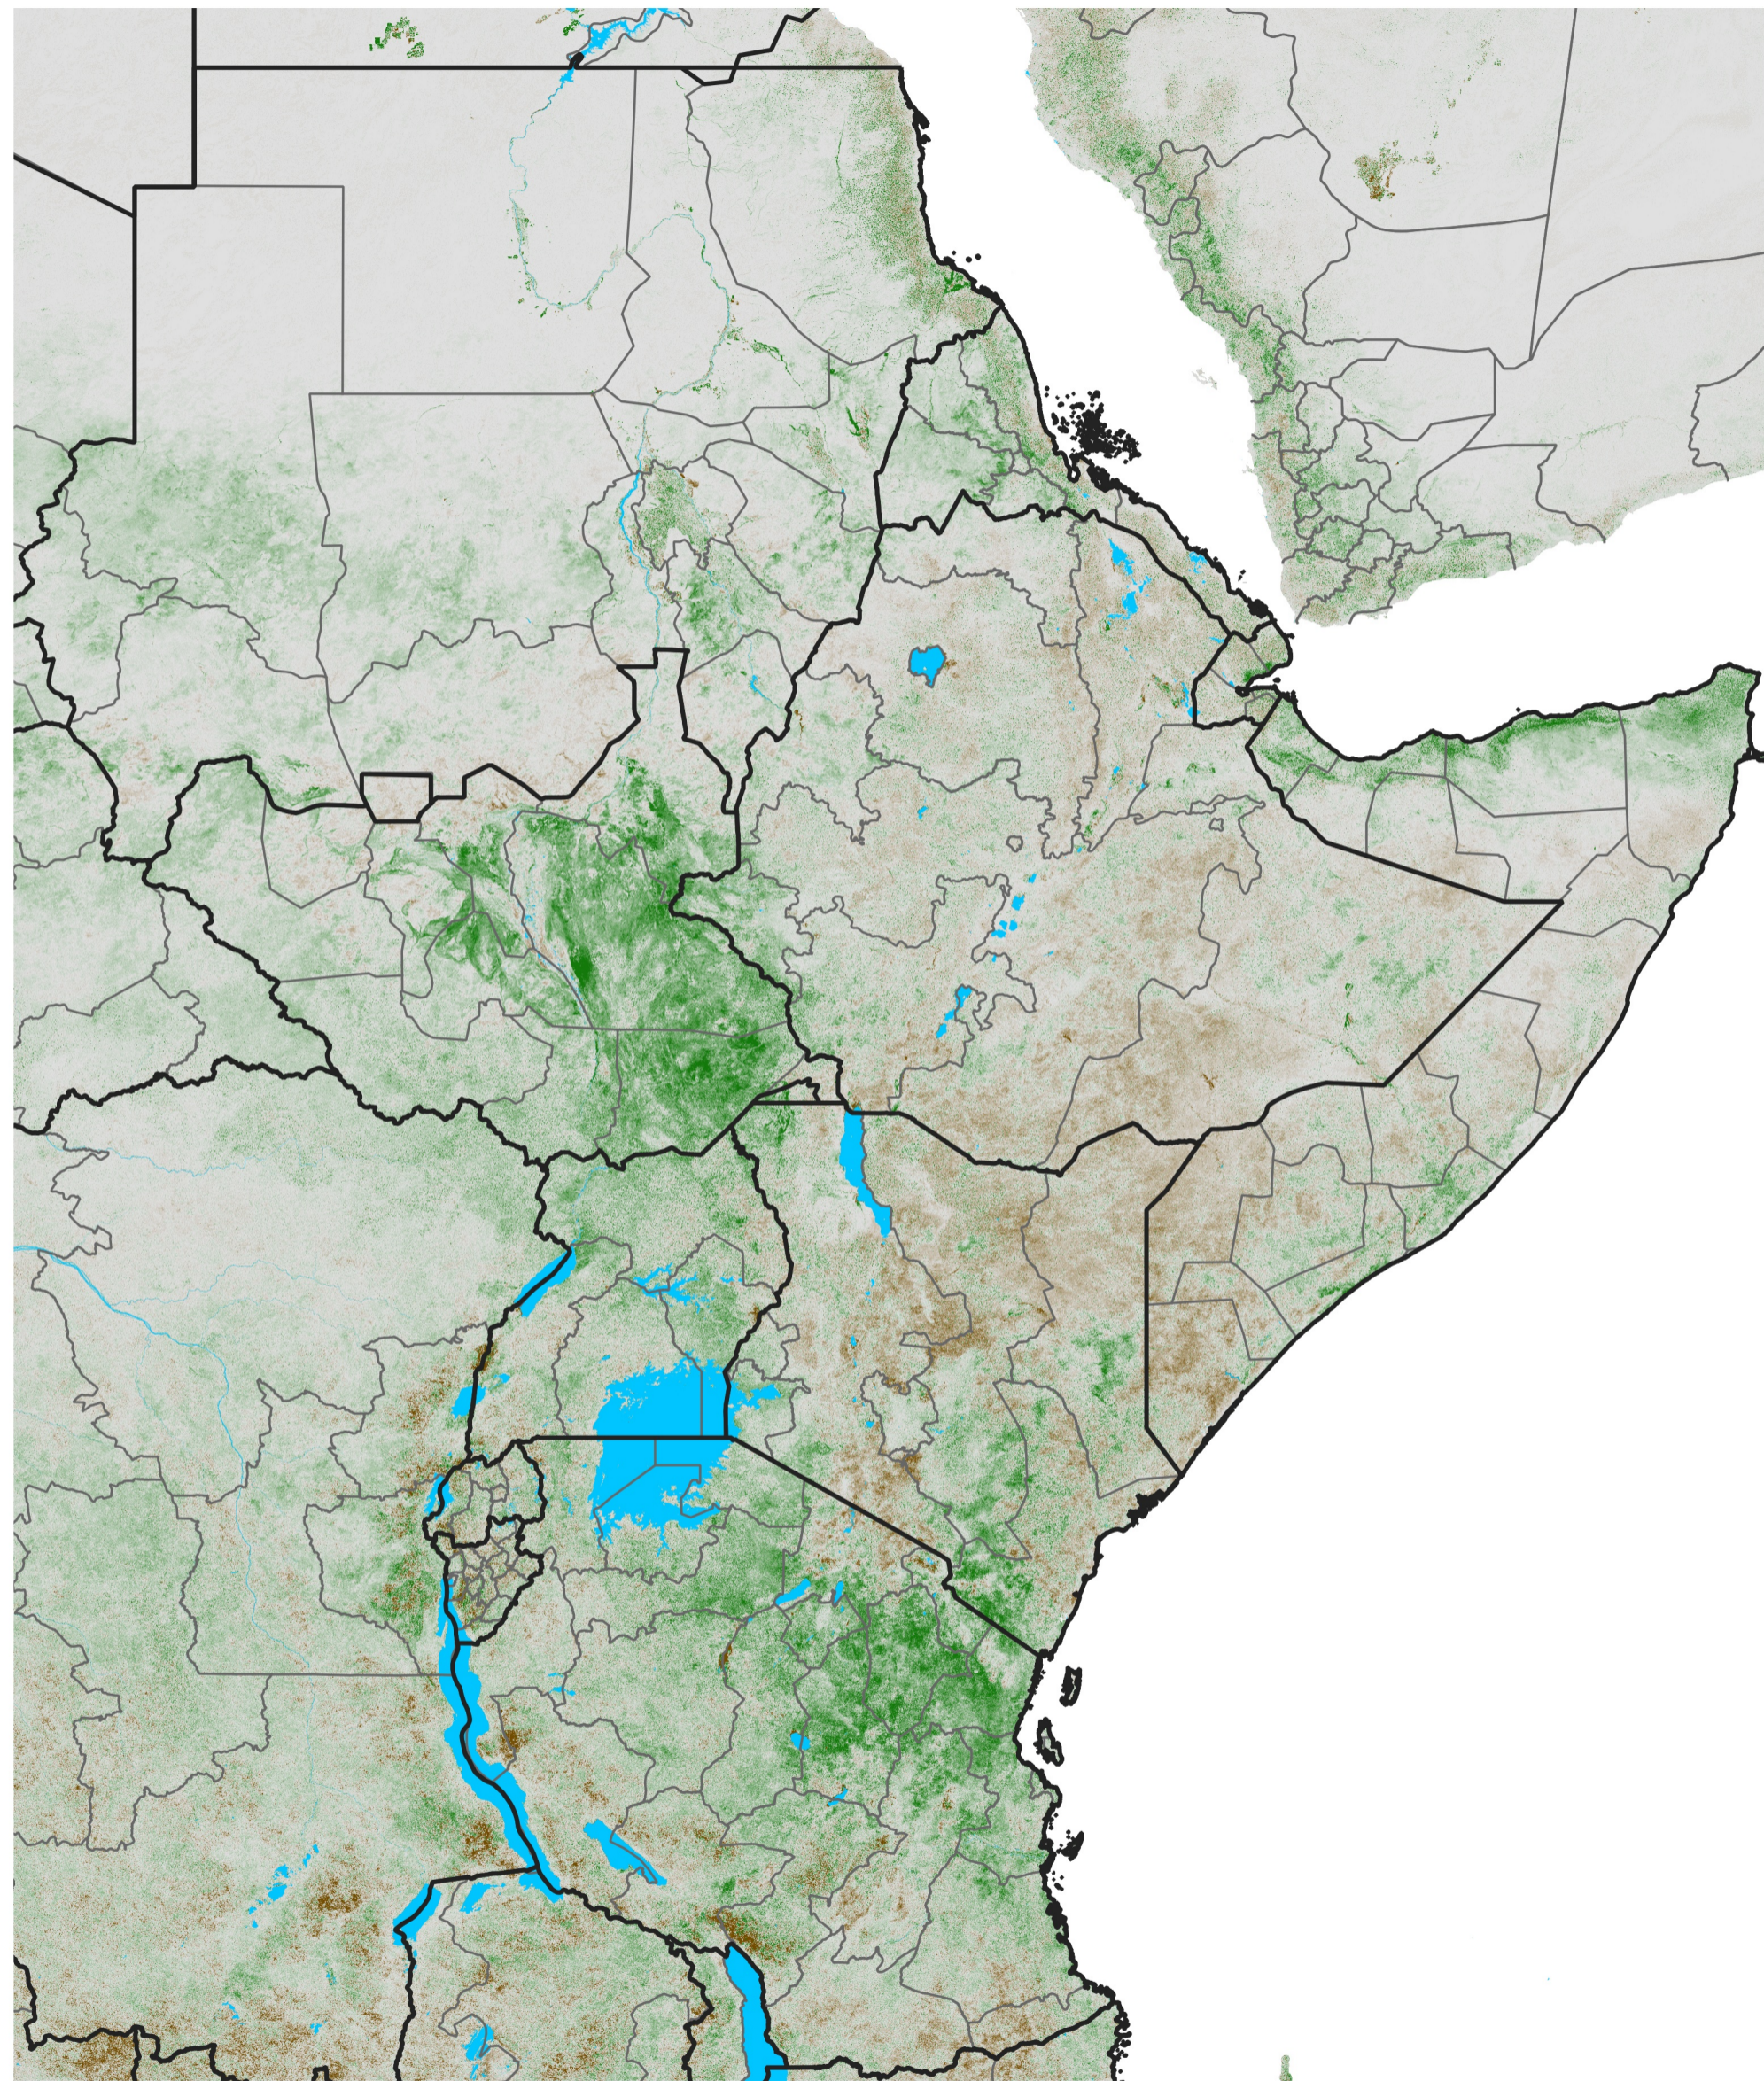

East Africa NDVI Anomaly

2021 minus Mean (2012 - 2021)

Period 03 / Jan 06 - 15, 2021

NDVI Anomaly

< -0.3 -0.2 -0.1 -0.05 0.05 0.1 0.2 >0.3

Negative

No Difference

Positive