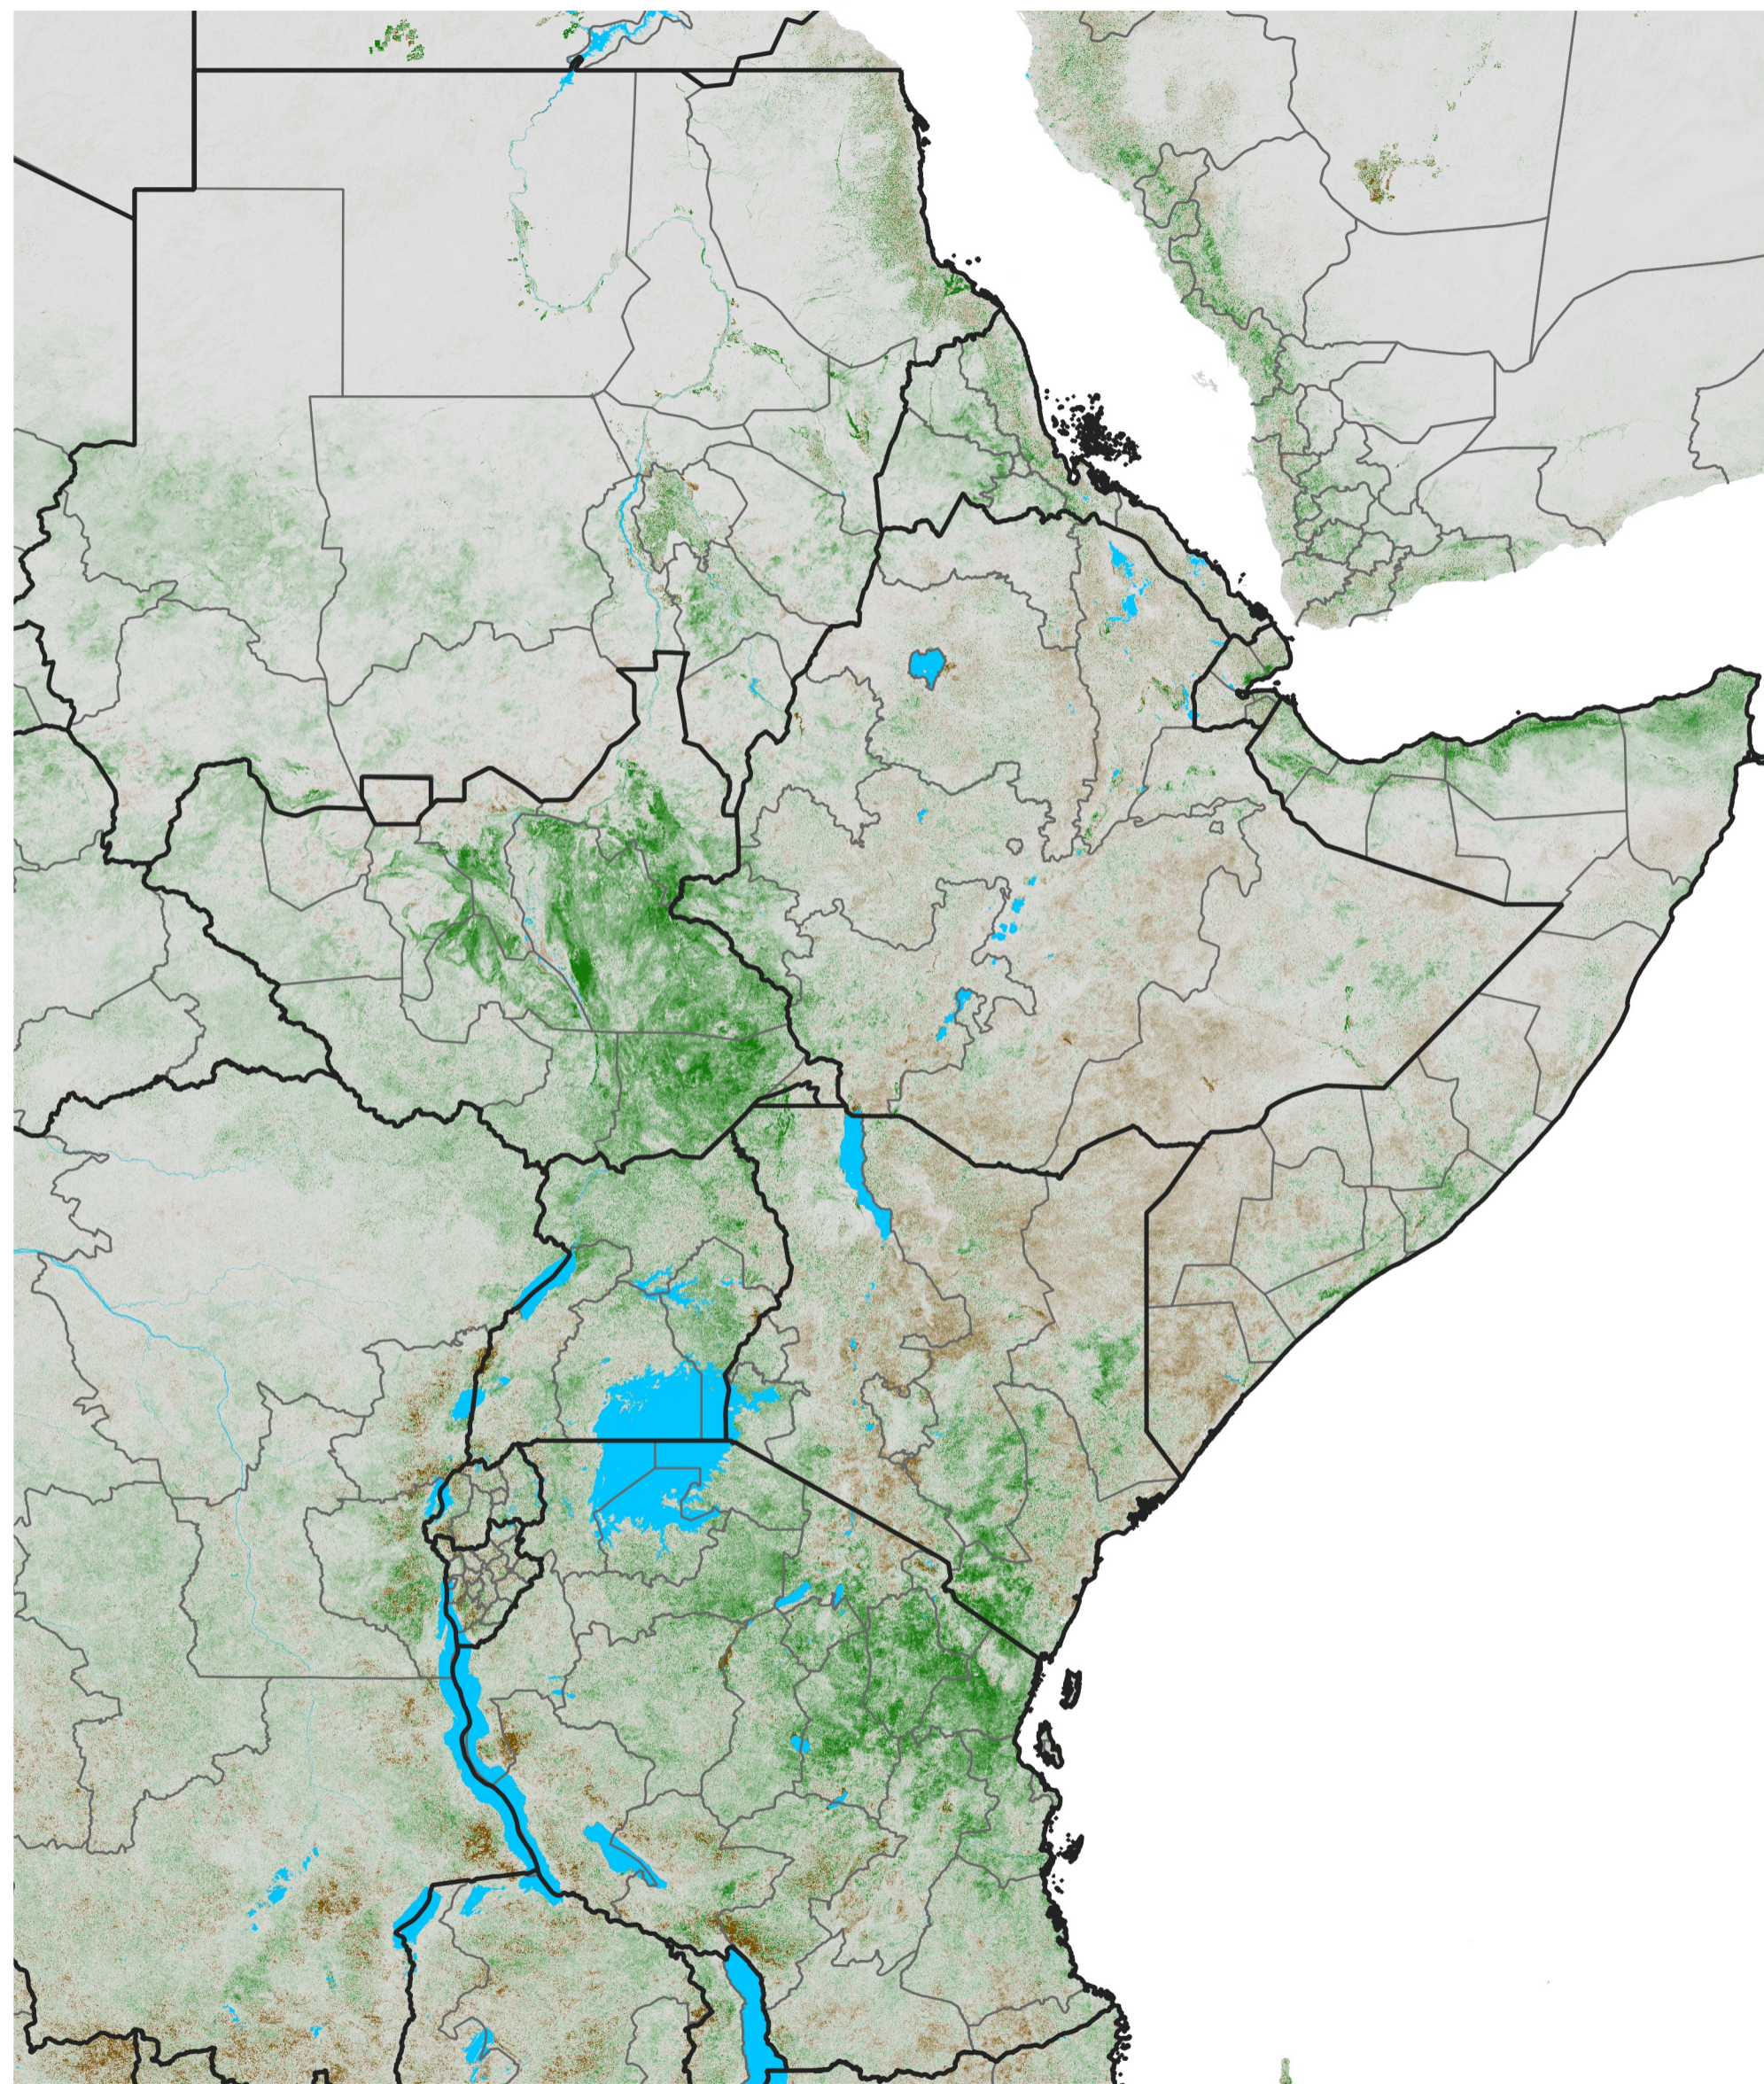

East Africa NDVI Anomaly

2021 minus Mean (2012 - 2021)

Period 04 / Jan 11 - 20, 2021

NDVI Anomaly

< -0.3 -0.2 -0.1 -0.05 0.05 0.1 0.2 >0.3

Negative

No Difference

Positive