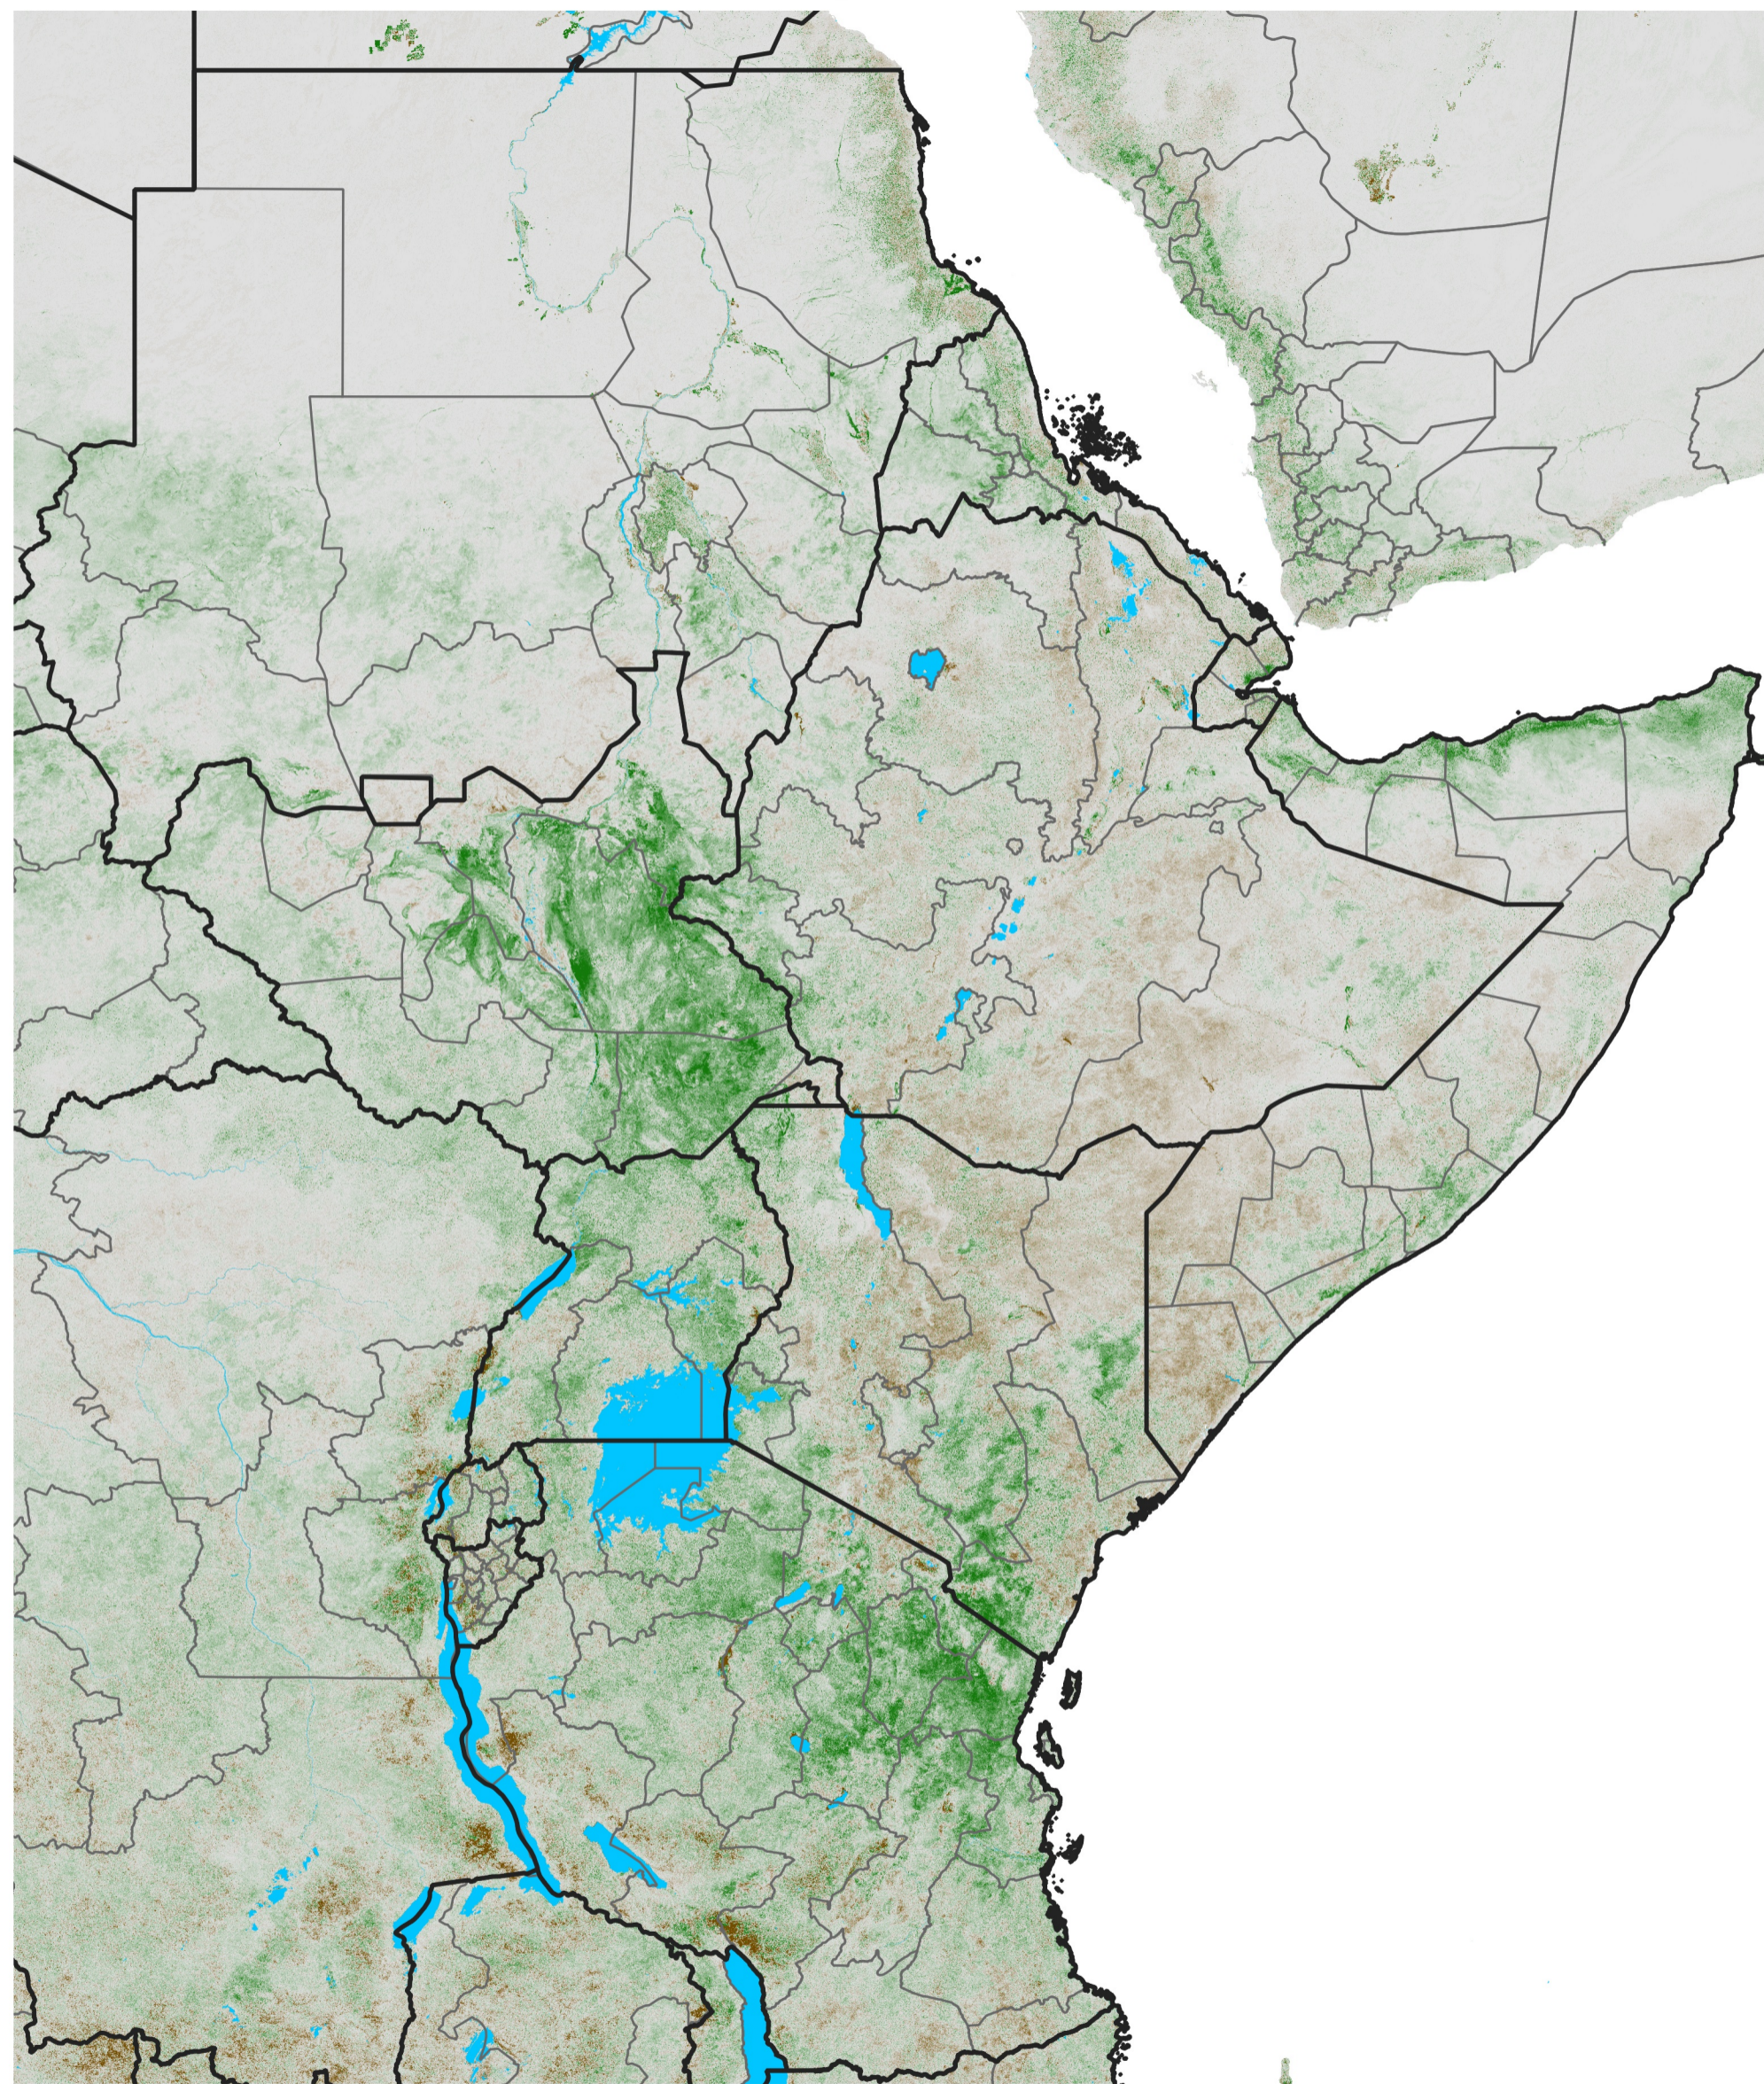

East Africa NDVI Anomaly

2021 minus Mean (2012 - 2021)

Period 05 / Jan 16 - 25, 2021

NDVI Anomaly

< -0.3 -0.2 -0.1 -0.05 0.05 0.1 0.2 >0.3

Negative

No Difference

Positive