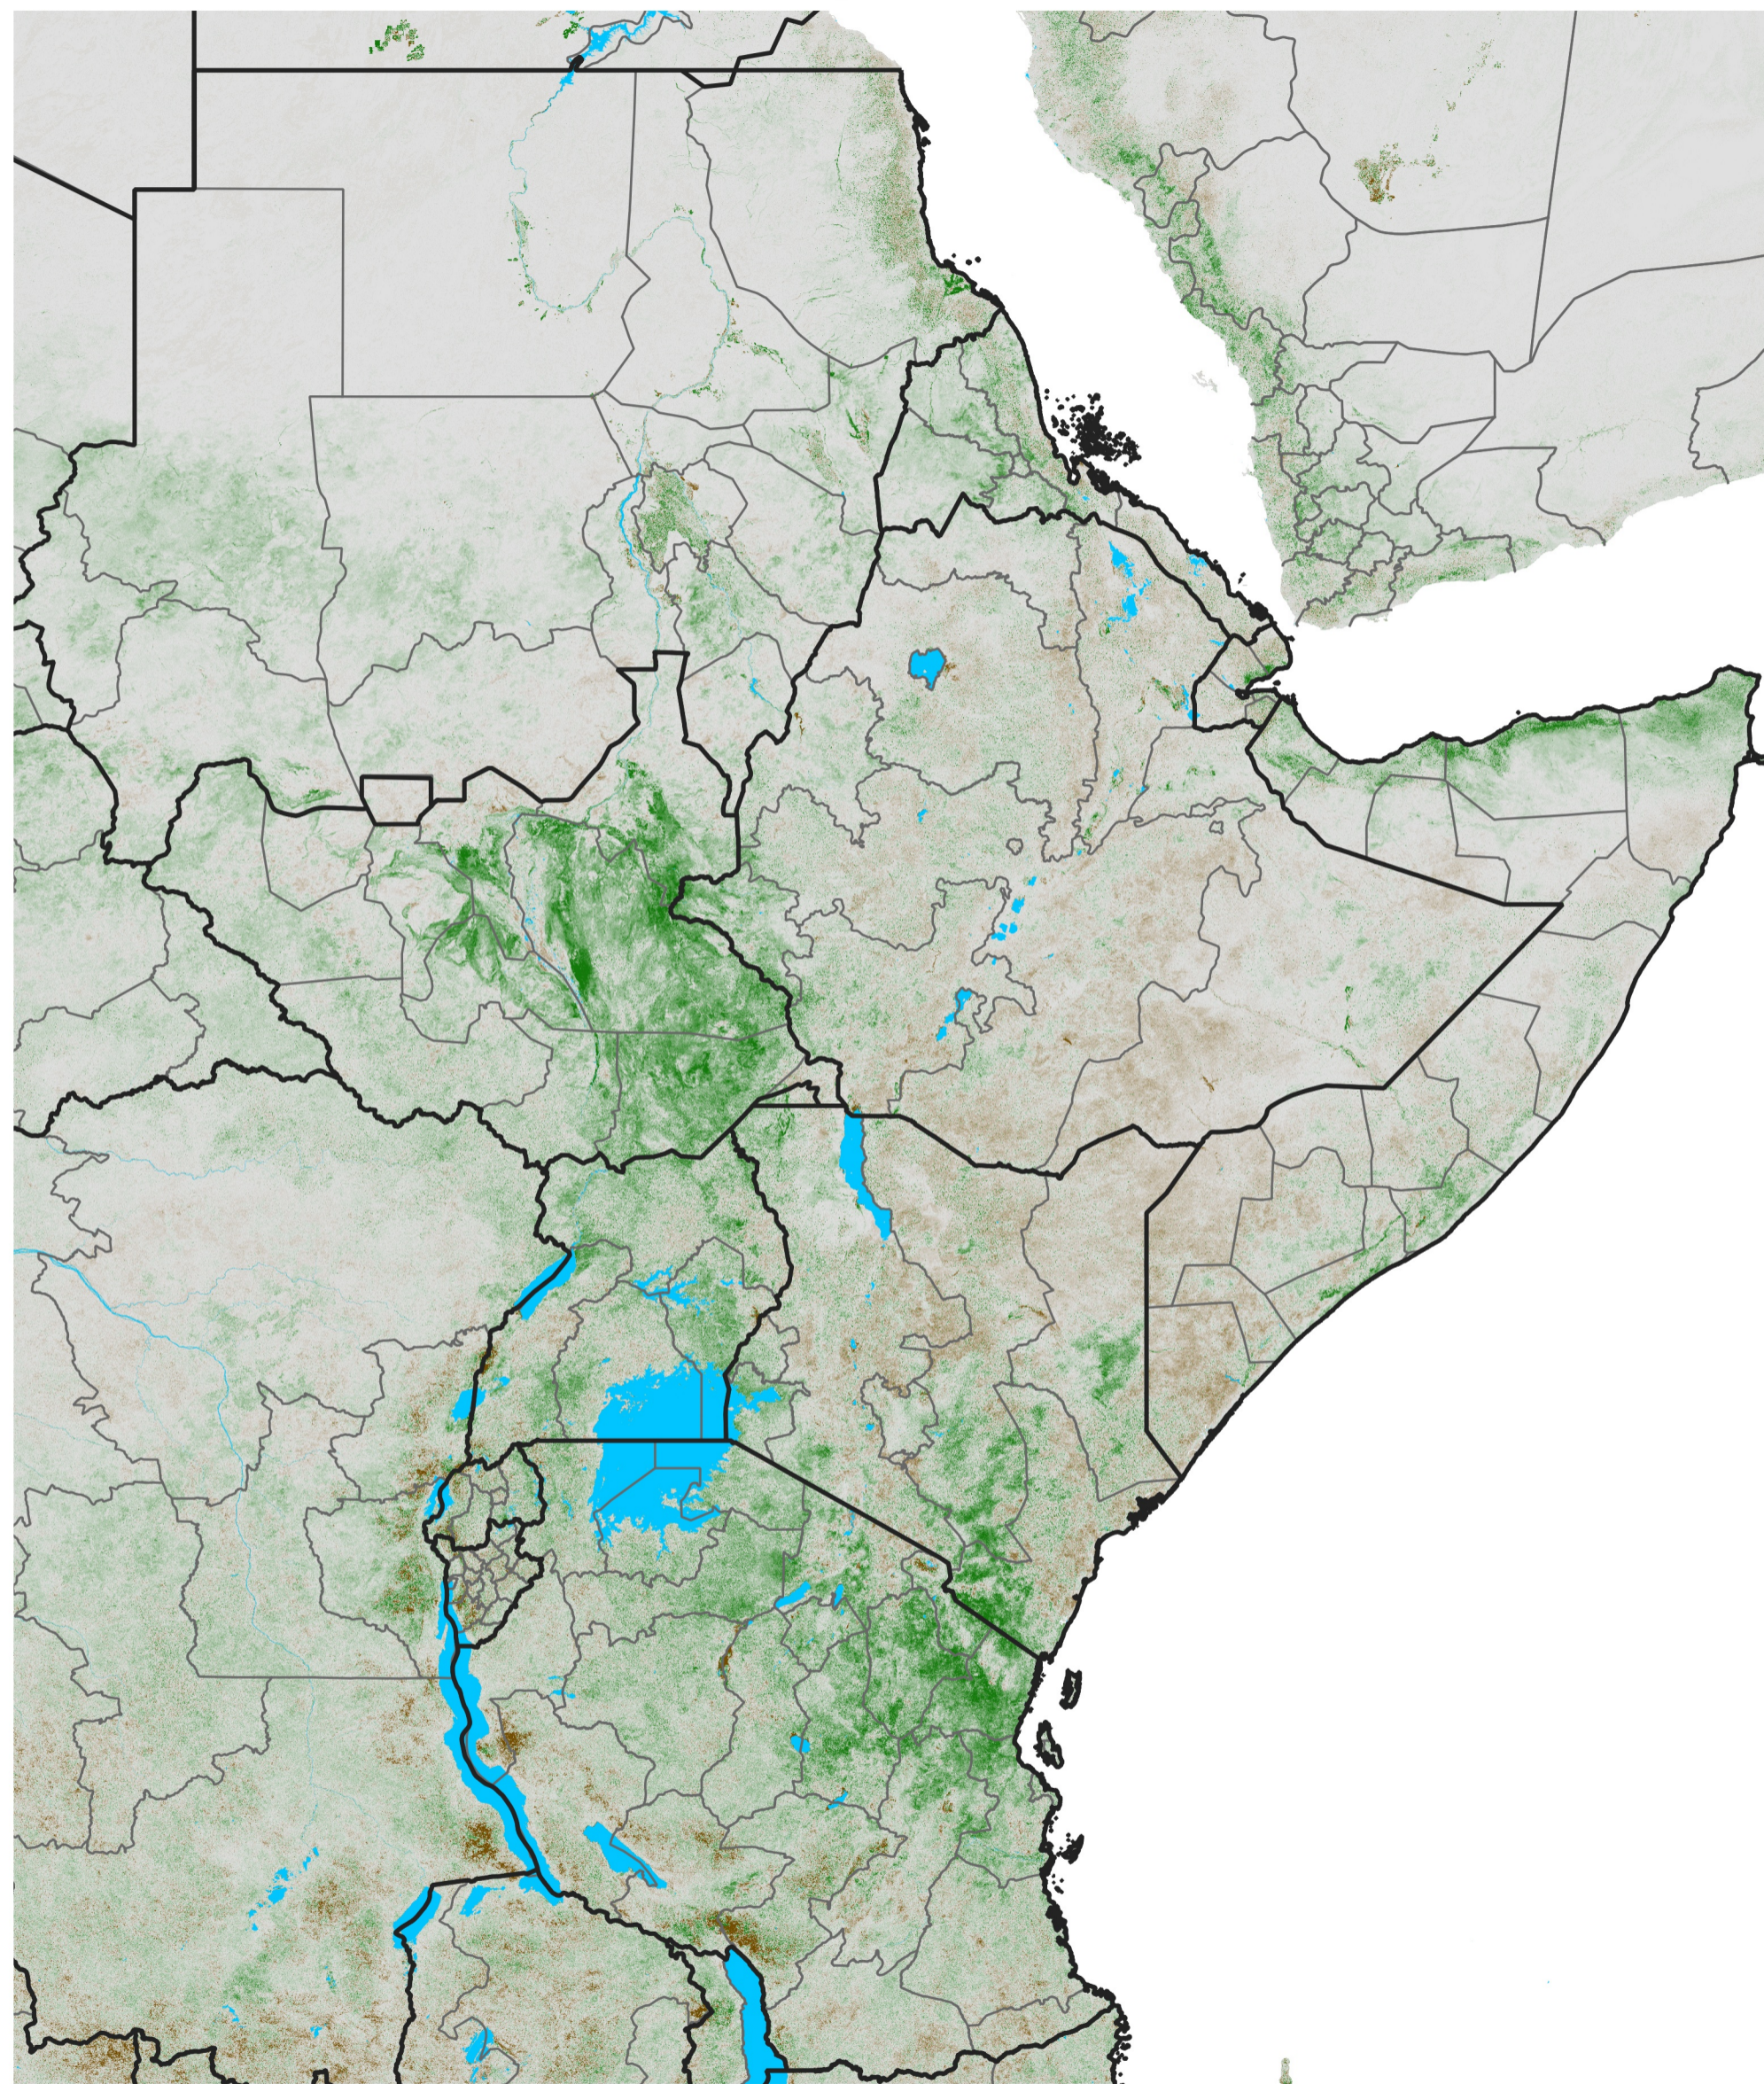

East Africa NDVI Anomaly

2021 minus Mean (2012 - 2021)

Period 06 / Jan 21 - 31, 2021

NDVI Anomaly

< -0.3 -0.2 -0.1 -0.05 0.05 0.1 0.2 >0.3

Negative

No Difference

Positive