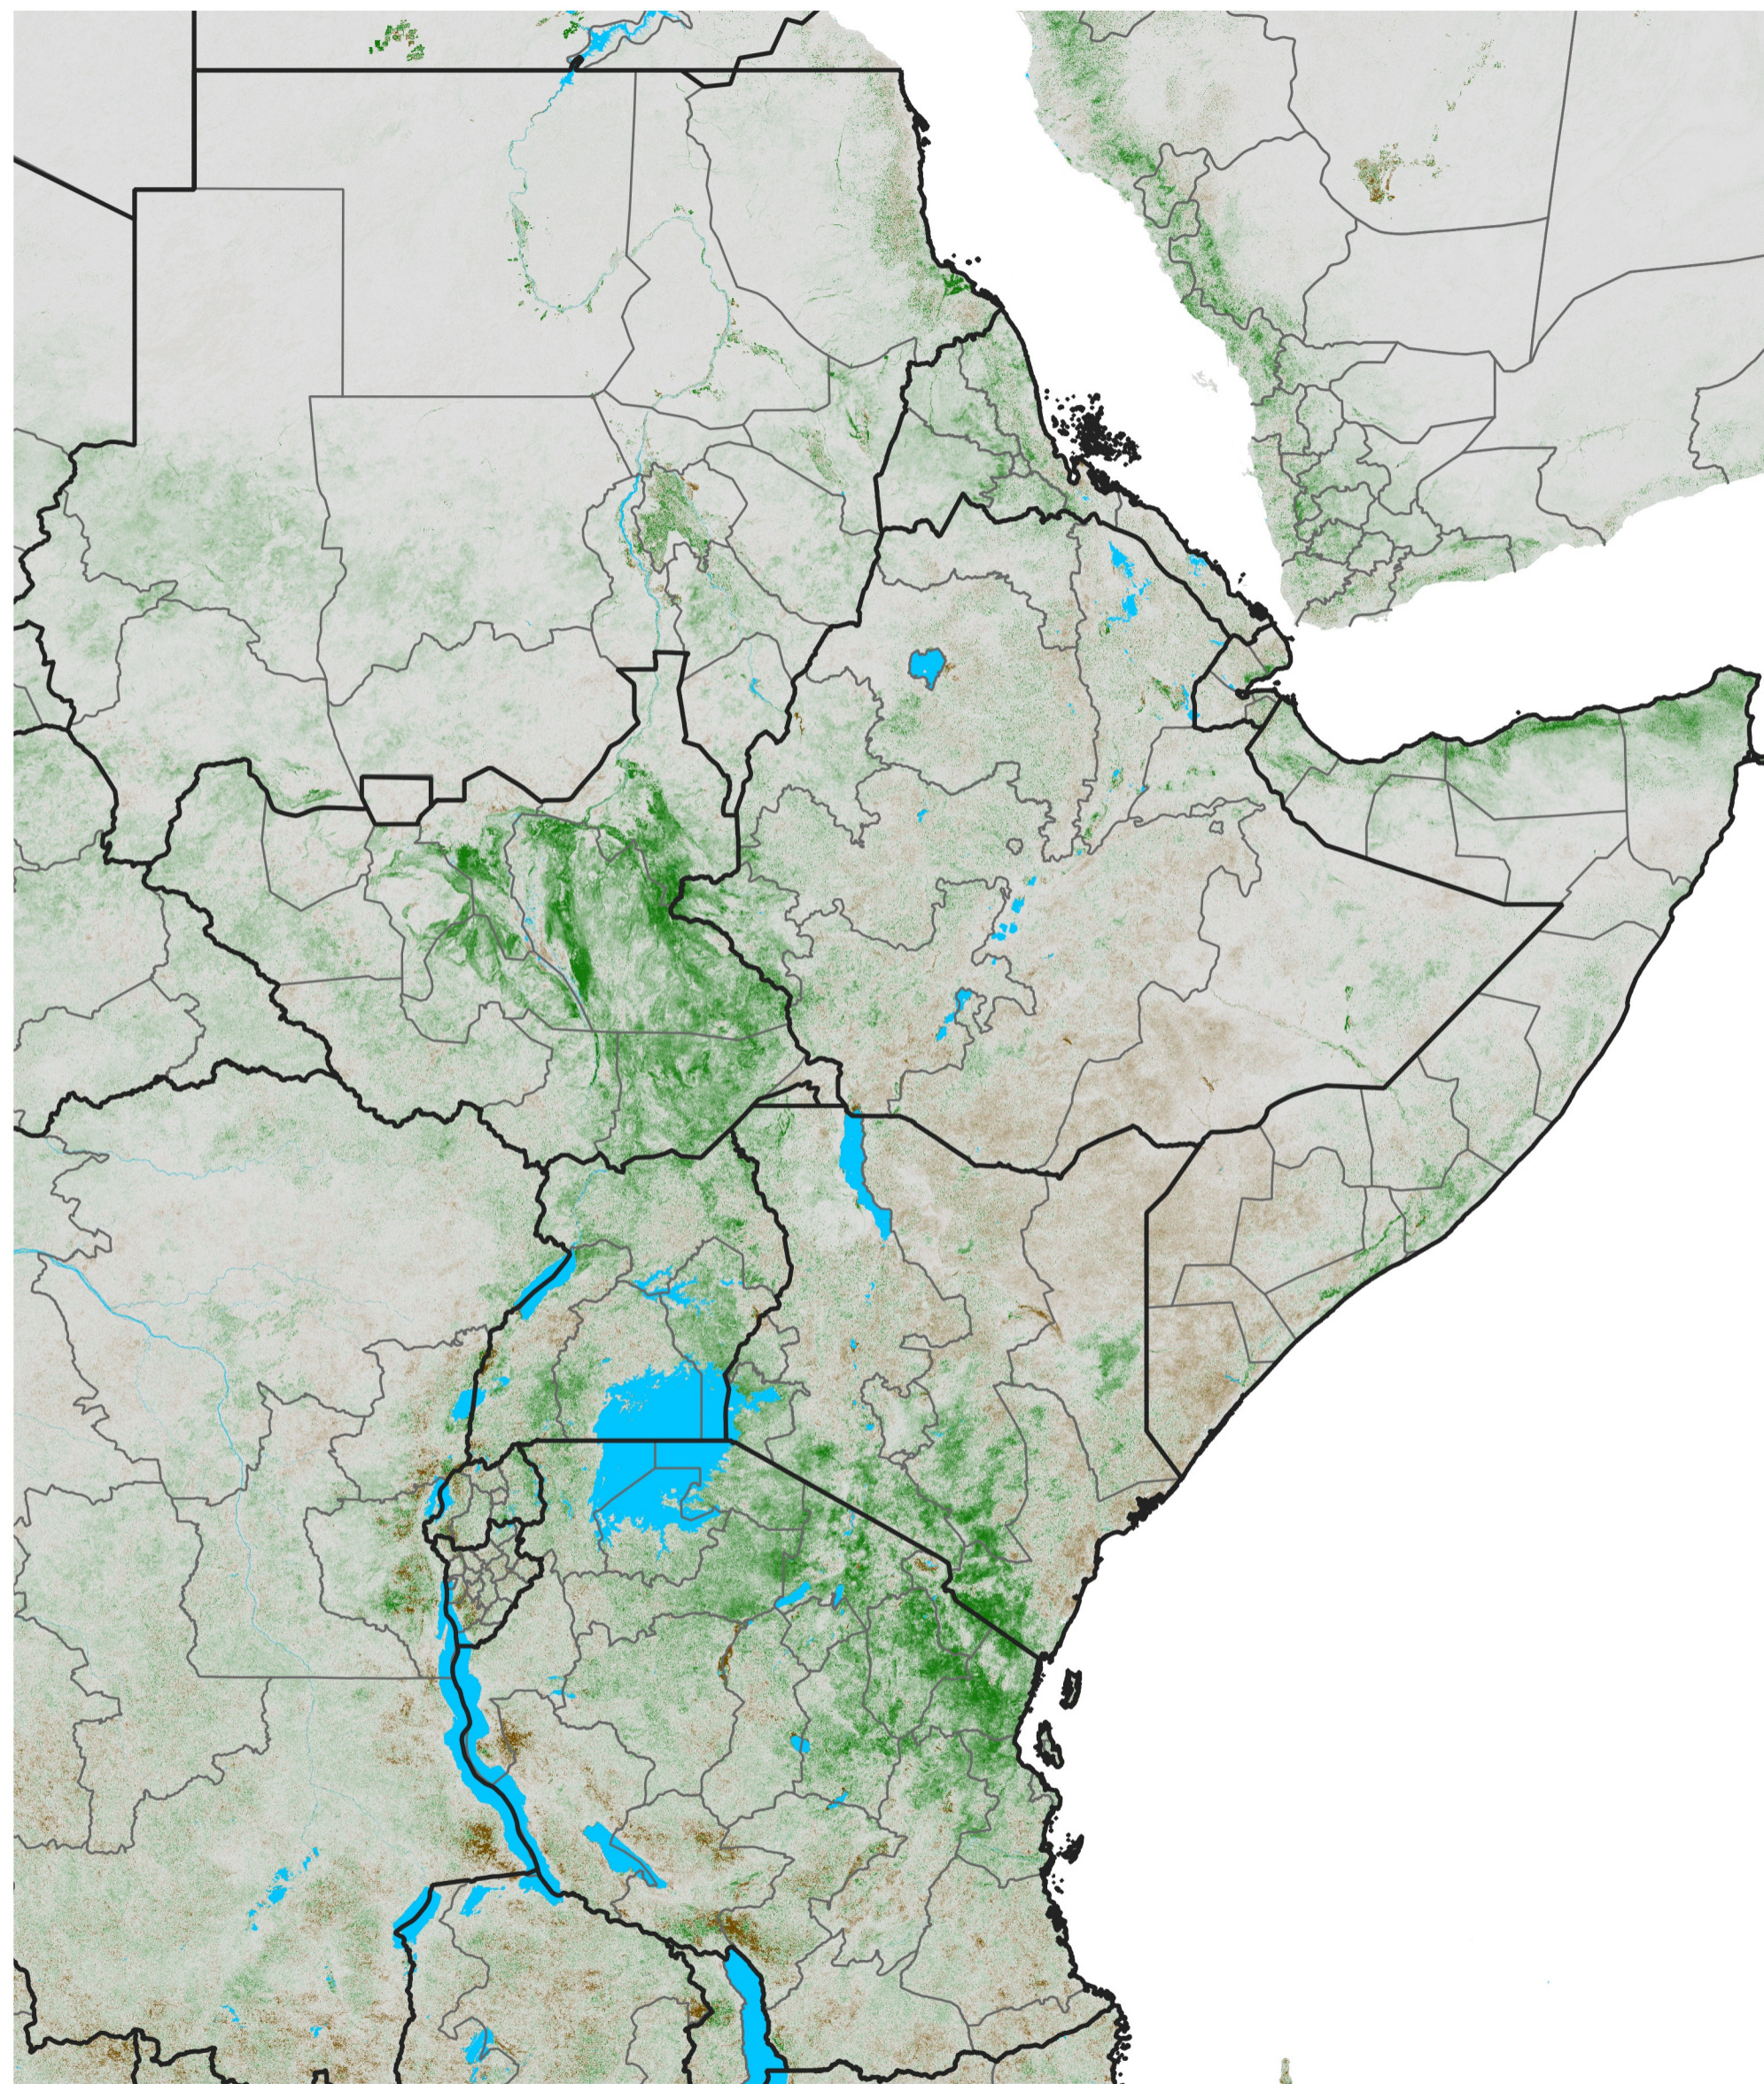

East Africa NDVI Anomaly

2021 minus Mean (2012 - 2021)

Period 08 / Feb 01 - 10, 2021

NDVI Anomaly

< -0.3 -0.2 -0.1 -0.05 0.05 0.1 0.2 >0.3

Negative

No Difference

Positive