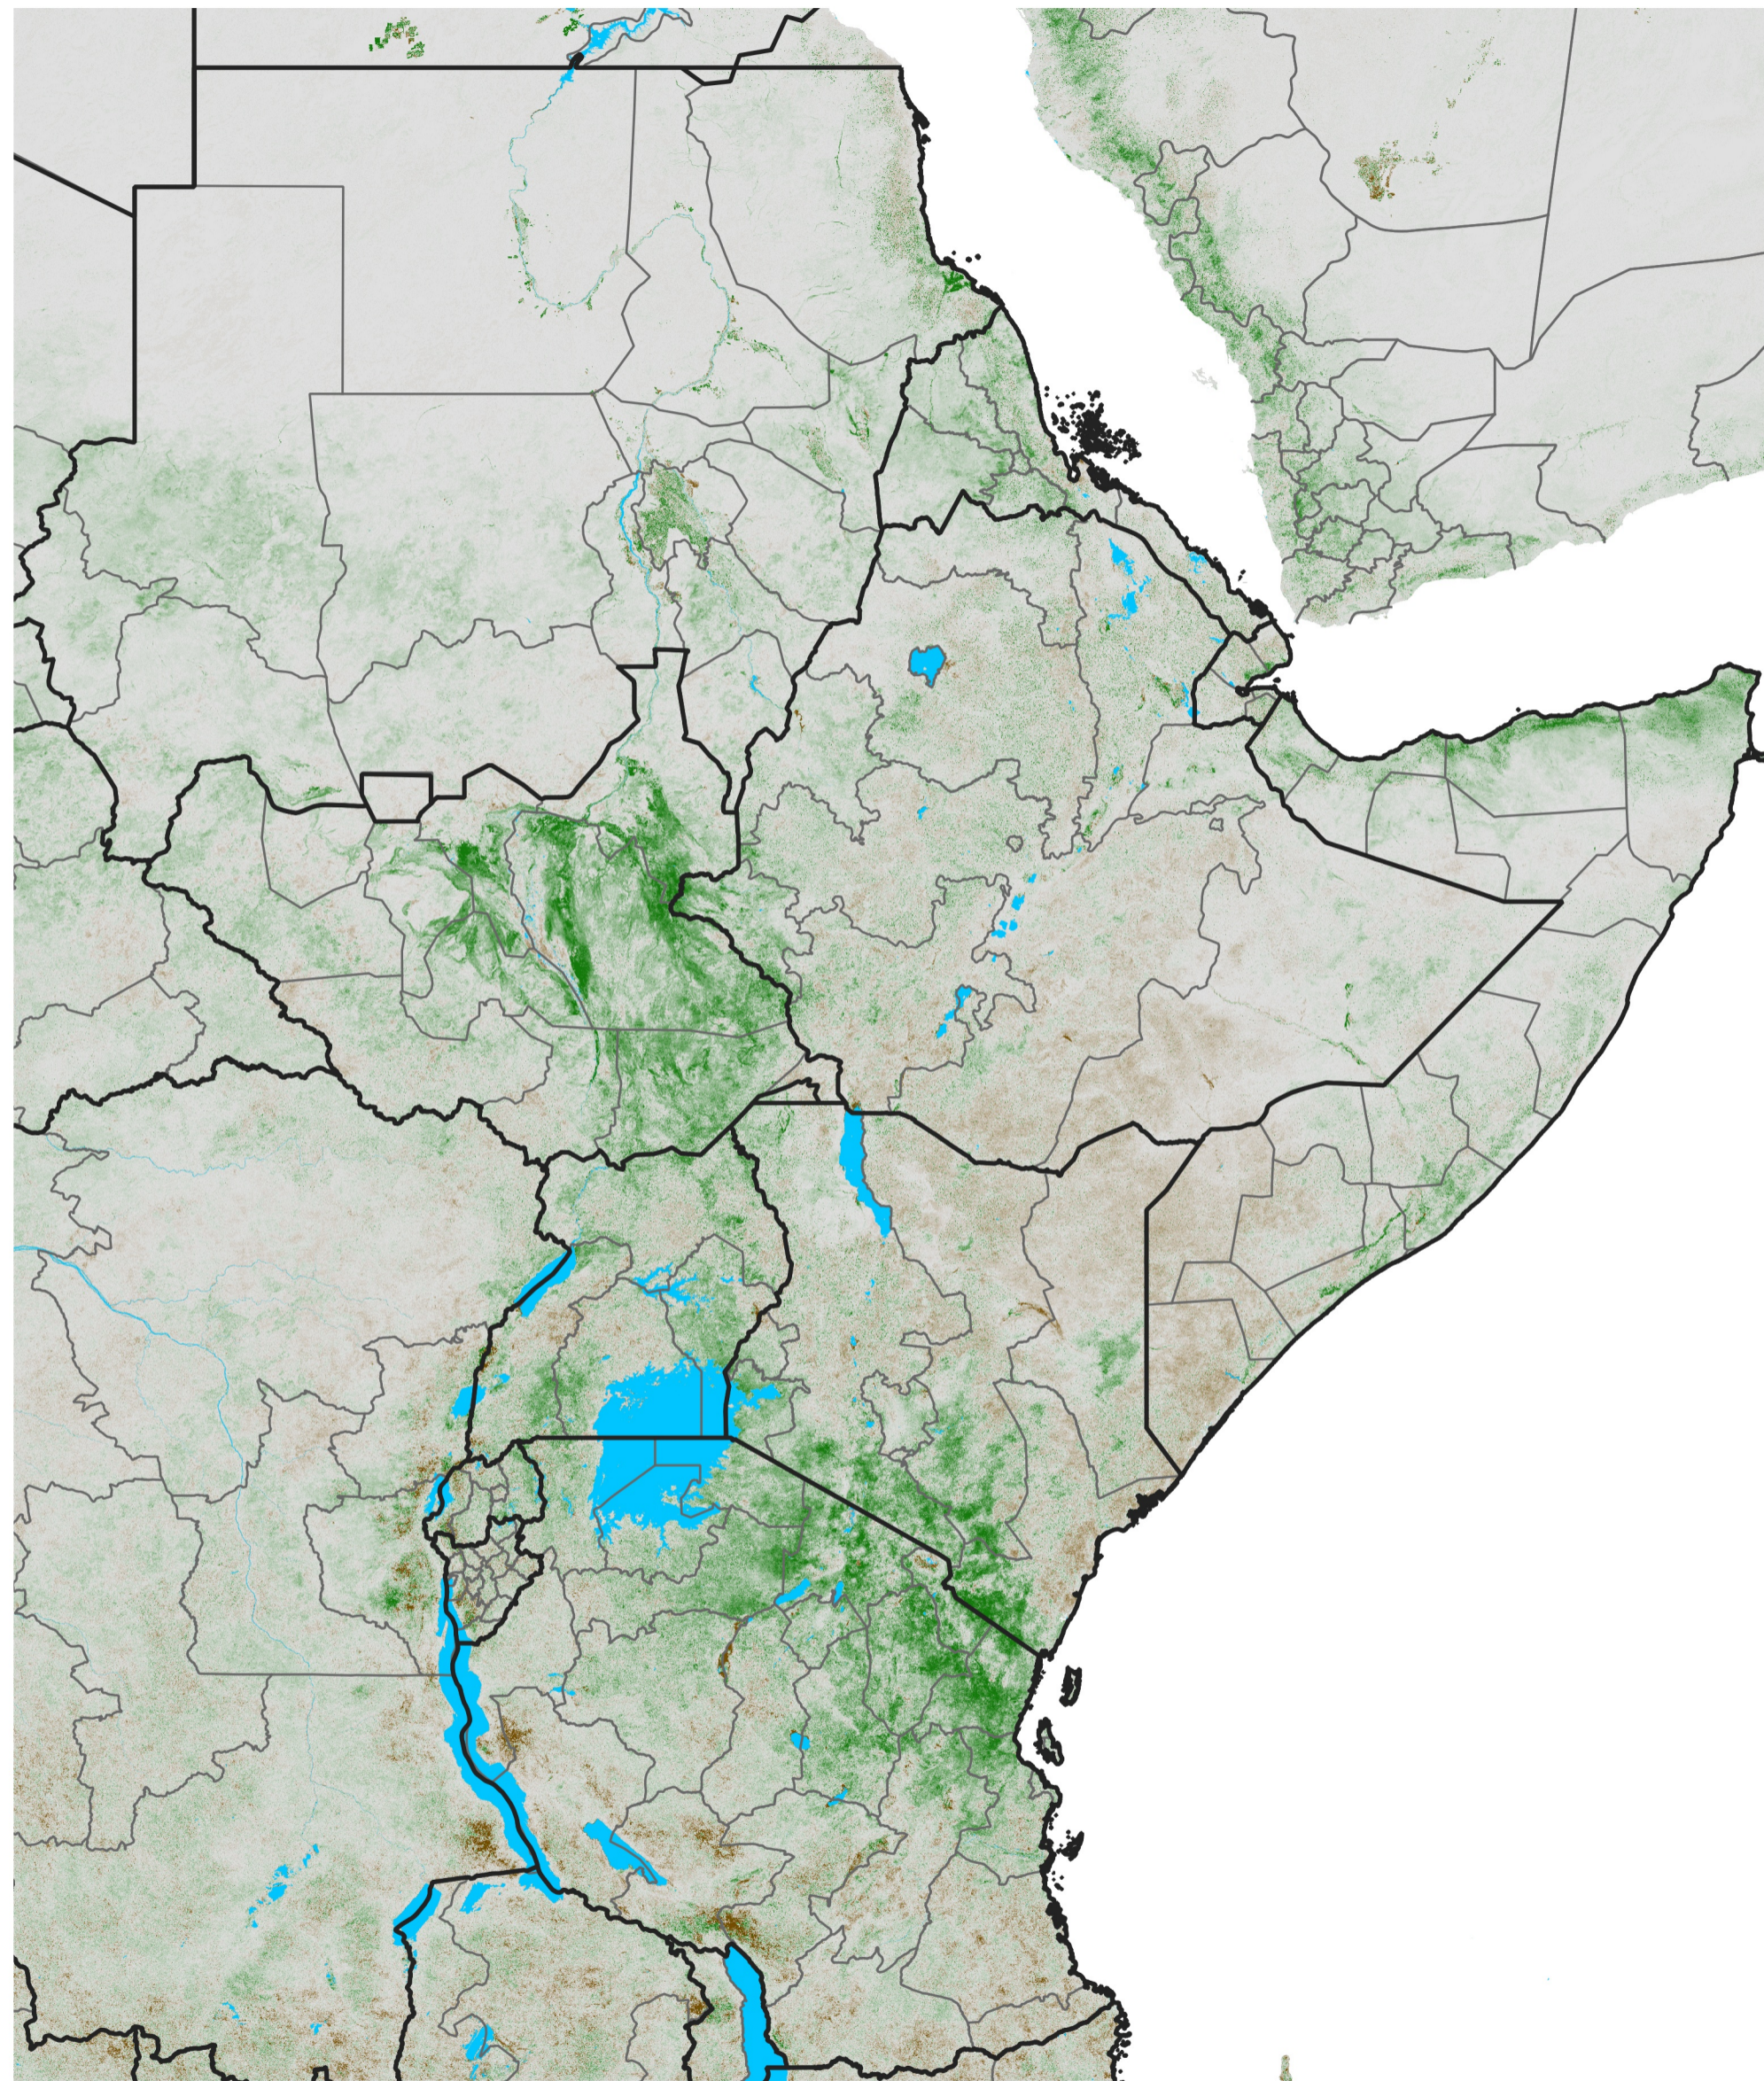

East Africa NDVI Anomaly

2021 minus Mean (2012 - 2021)

Period 09 / Feb 06 - 15, 2021

NDVI Anomaly

< -0.3 -0.2 -0.1 -0.05 0.05 0.1 0.2 >0.3

Negative

No Difference

Positive