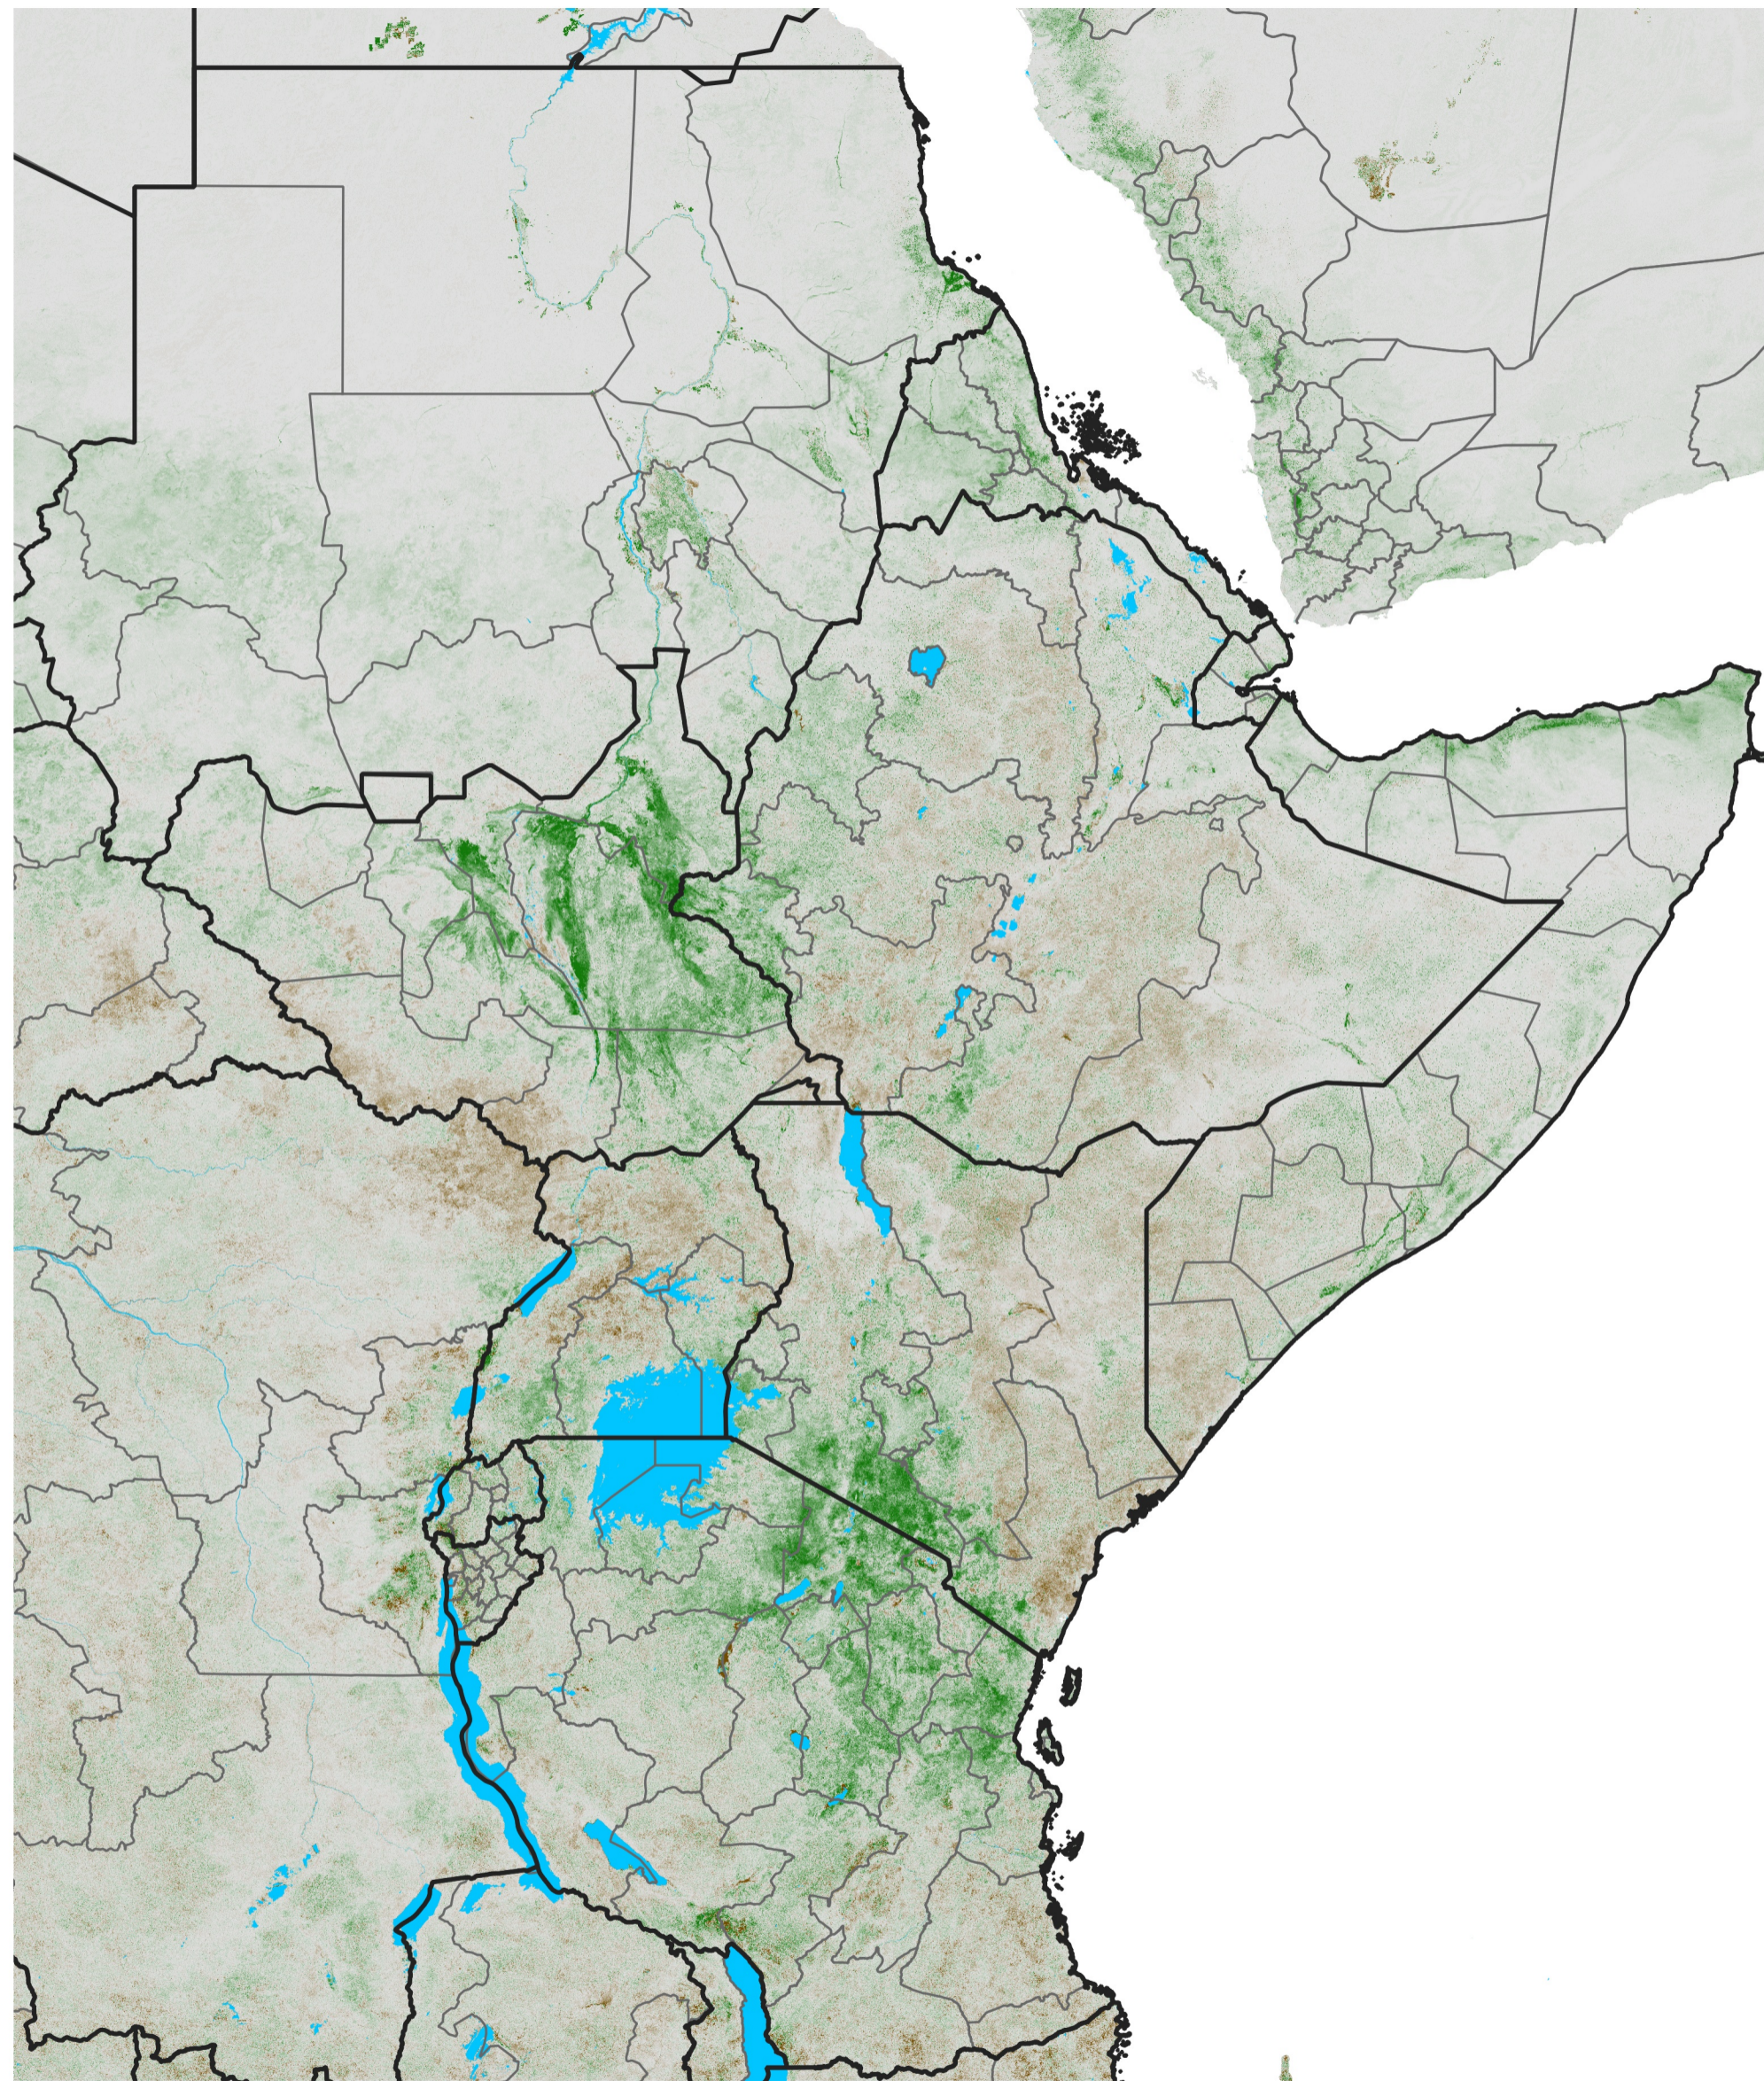

East Africa NDVI Anomaly

2021 minus Mean (2012 - 2021)

Period 15 / Mar 06 - 15, 2021

NDVI Anomaly

< -0.3 -0.2 -0.1 -0.05 0.05 0.1 0.2 >0.3

Negative

No Difference

Positive