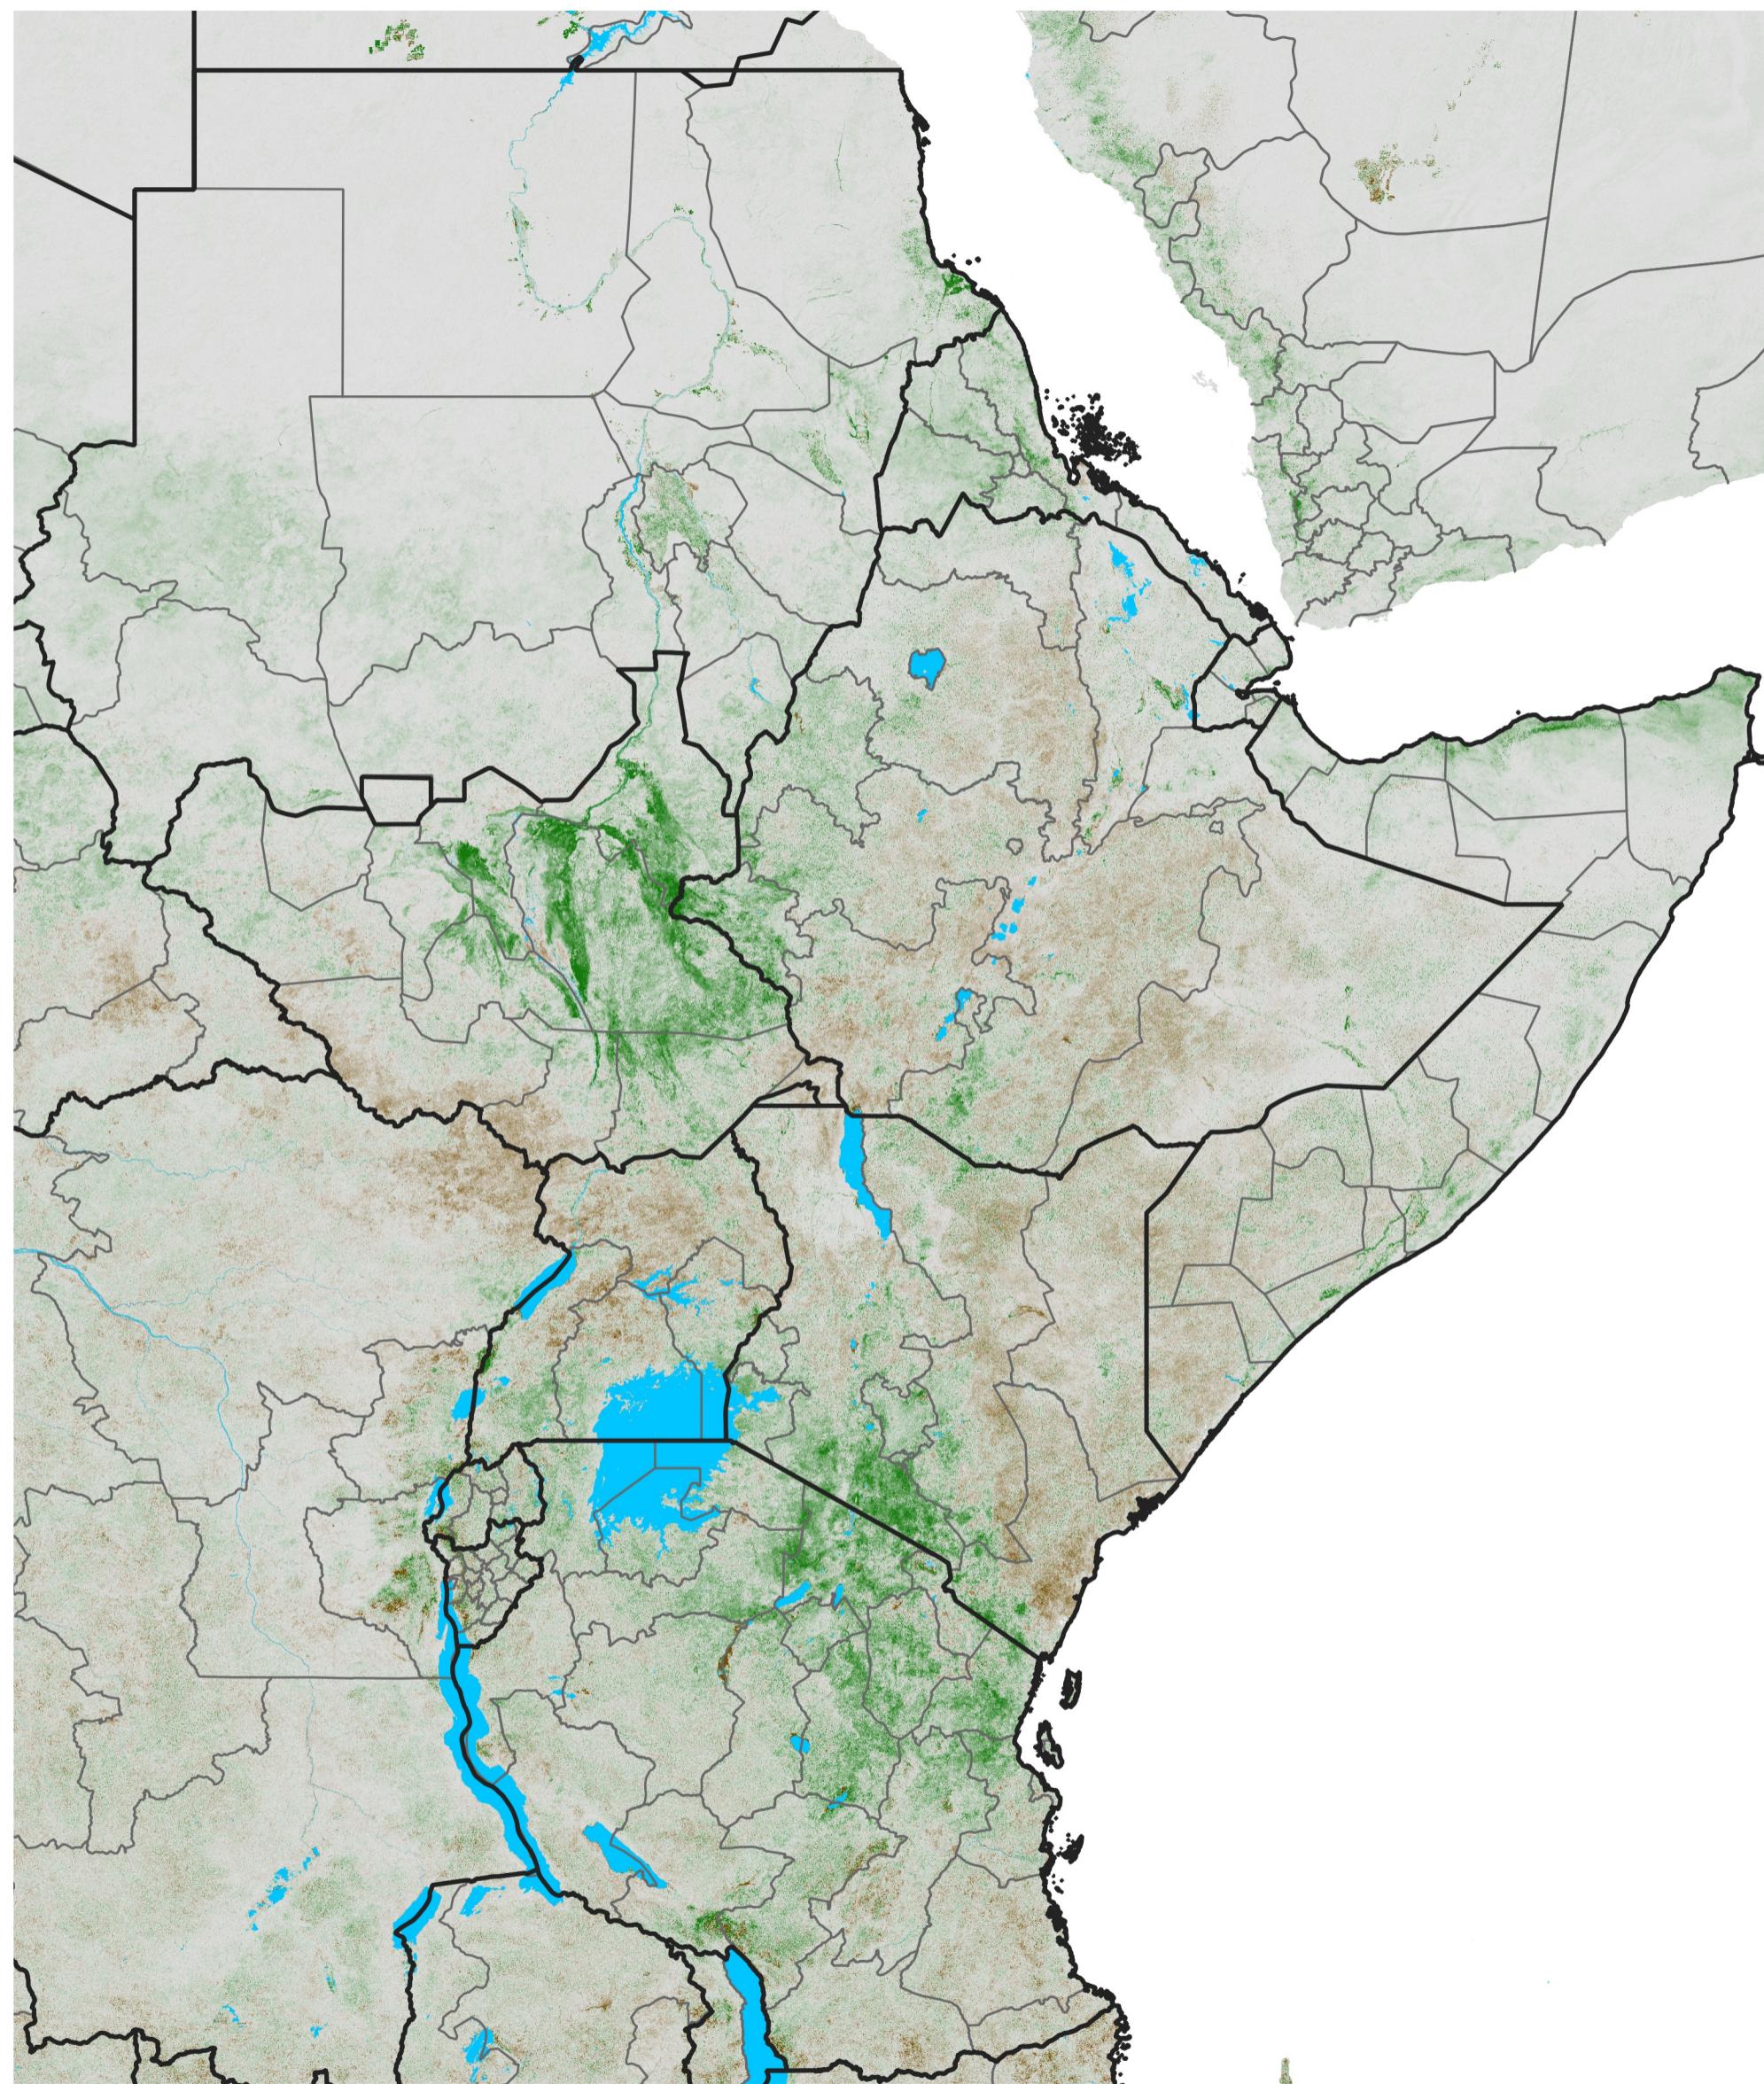

East Africa NDVI Anomaly

2021 minus Mean (2012 - 2021)

Period 16 / Mar 11 - 20, 2021

NDVI Anomaly

< -0.3 -0.2 -0.1 -0.05 0.05 0.1 0.2 >0.3

Negative

No Difference

Positive