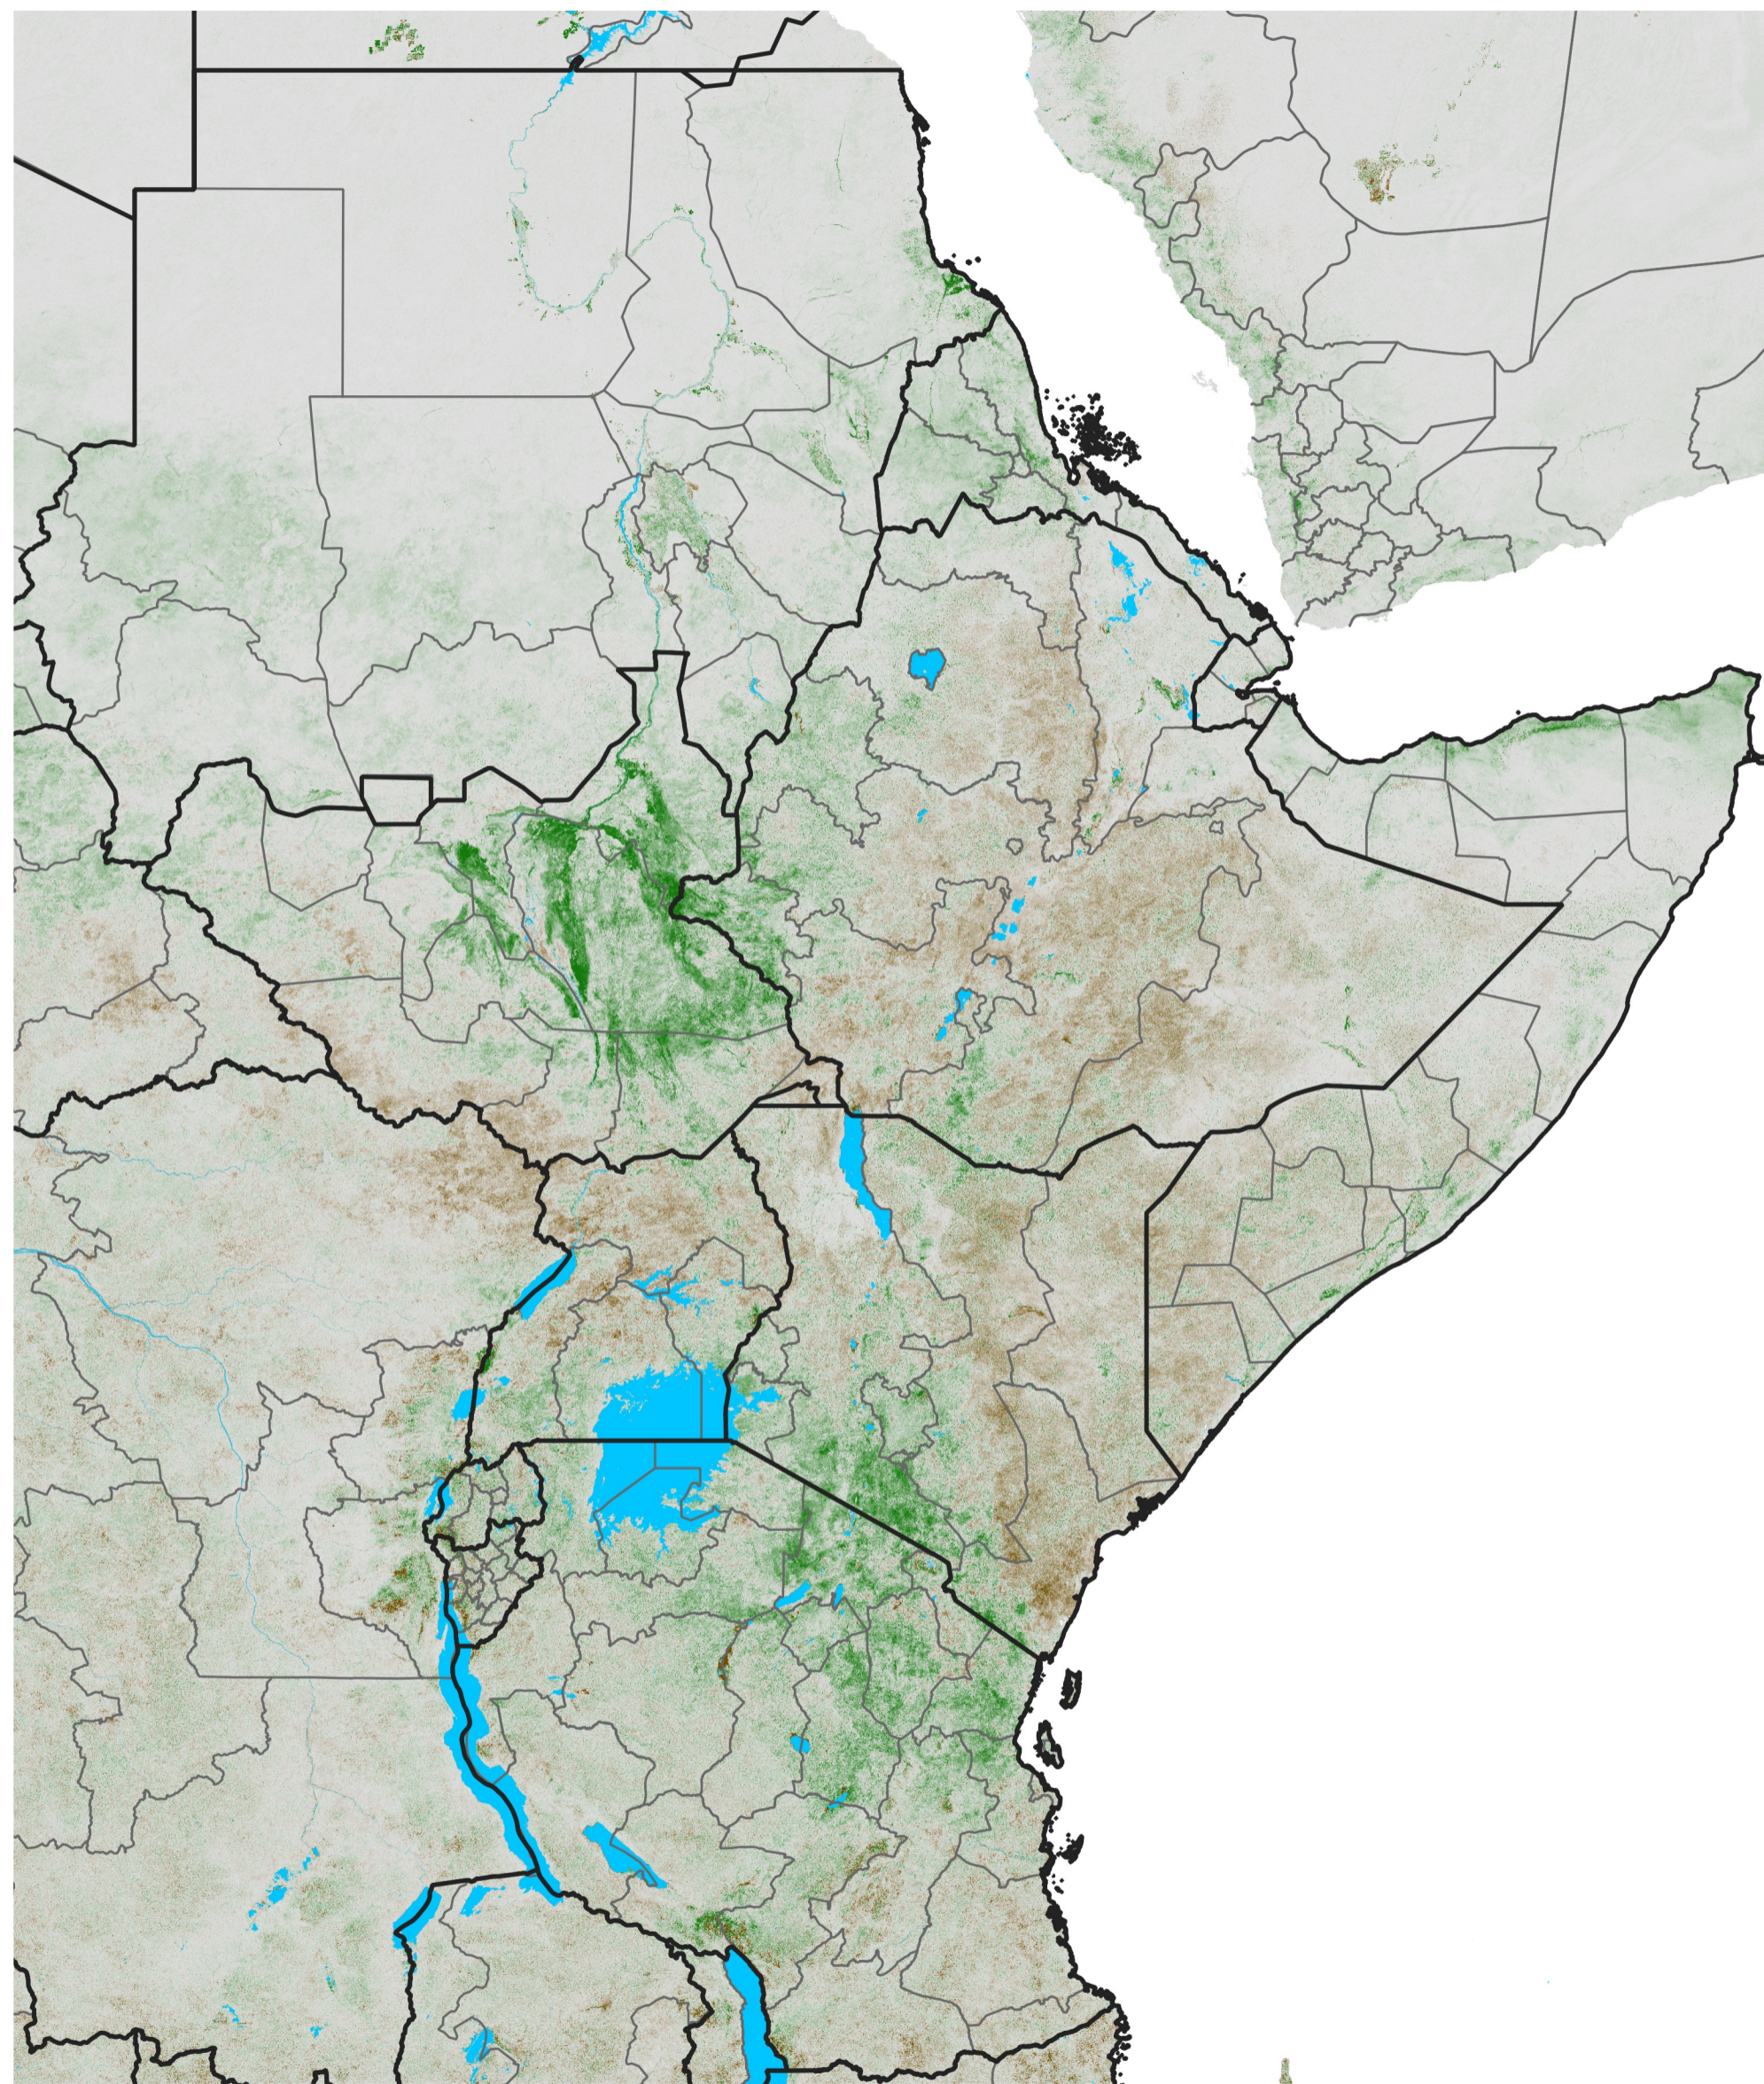

East Africa NDVI Anomaly

2021 minus Mean (2012 - 2021)

Period 17 / Mar 16 - 25, 2021

NDVI Anomaly

< -0.3 -0.2 -0.1 -0.05 0.05 0.1 0.2 >0.3

Negative

No Difference

Positive