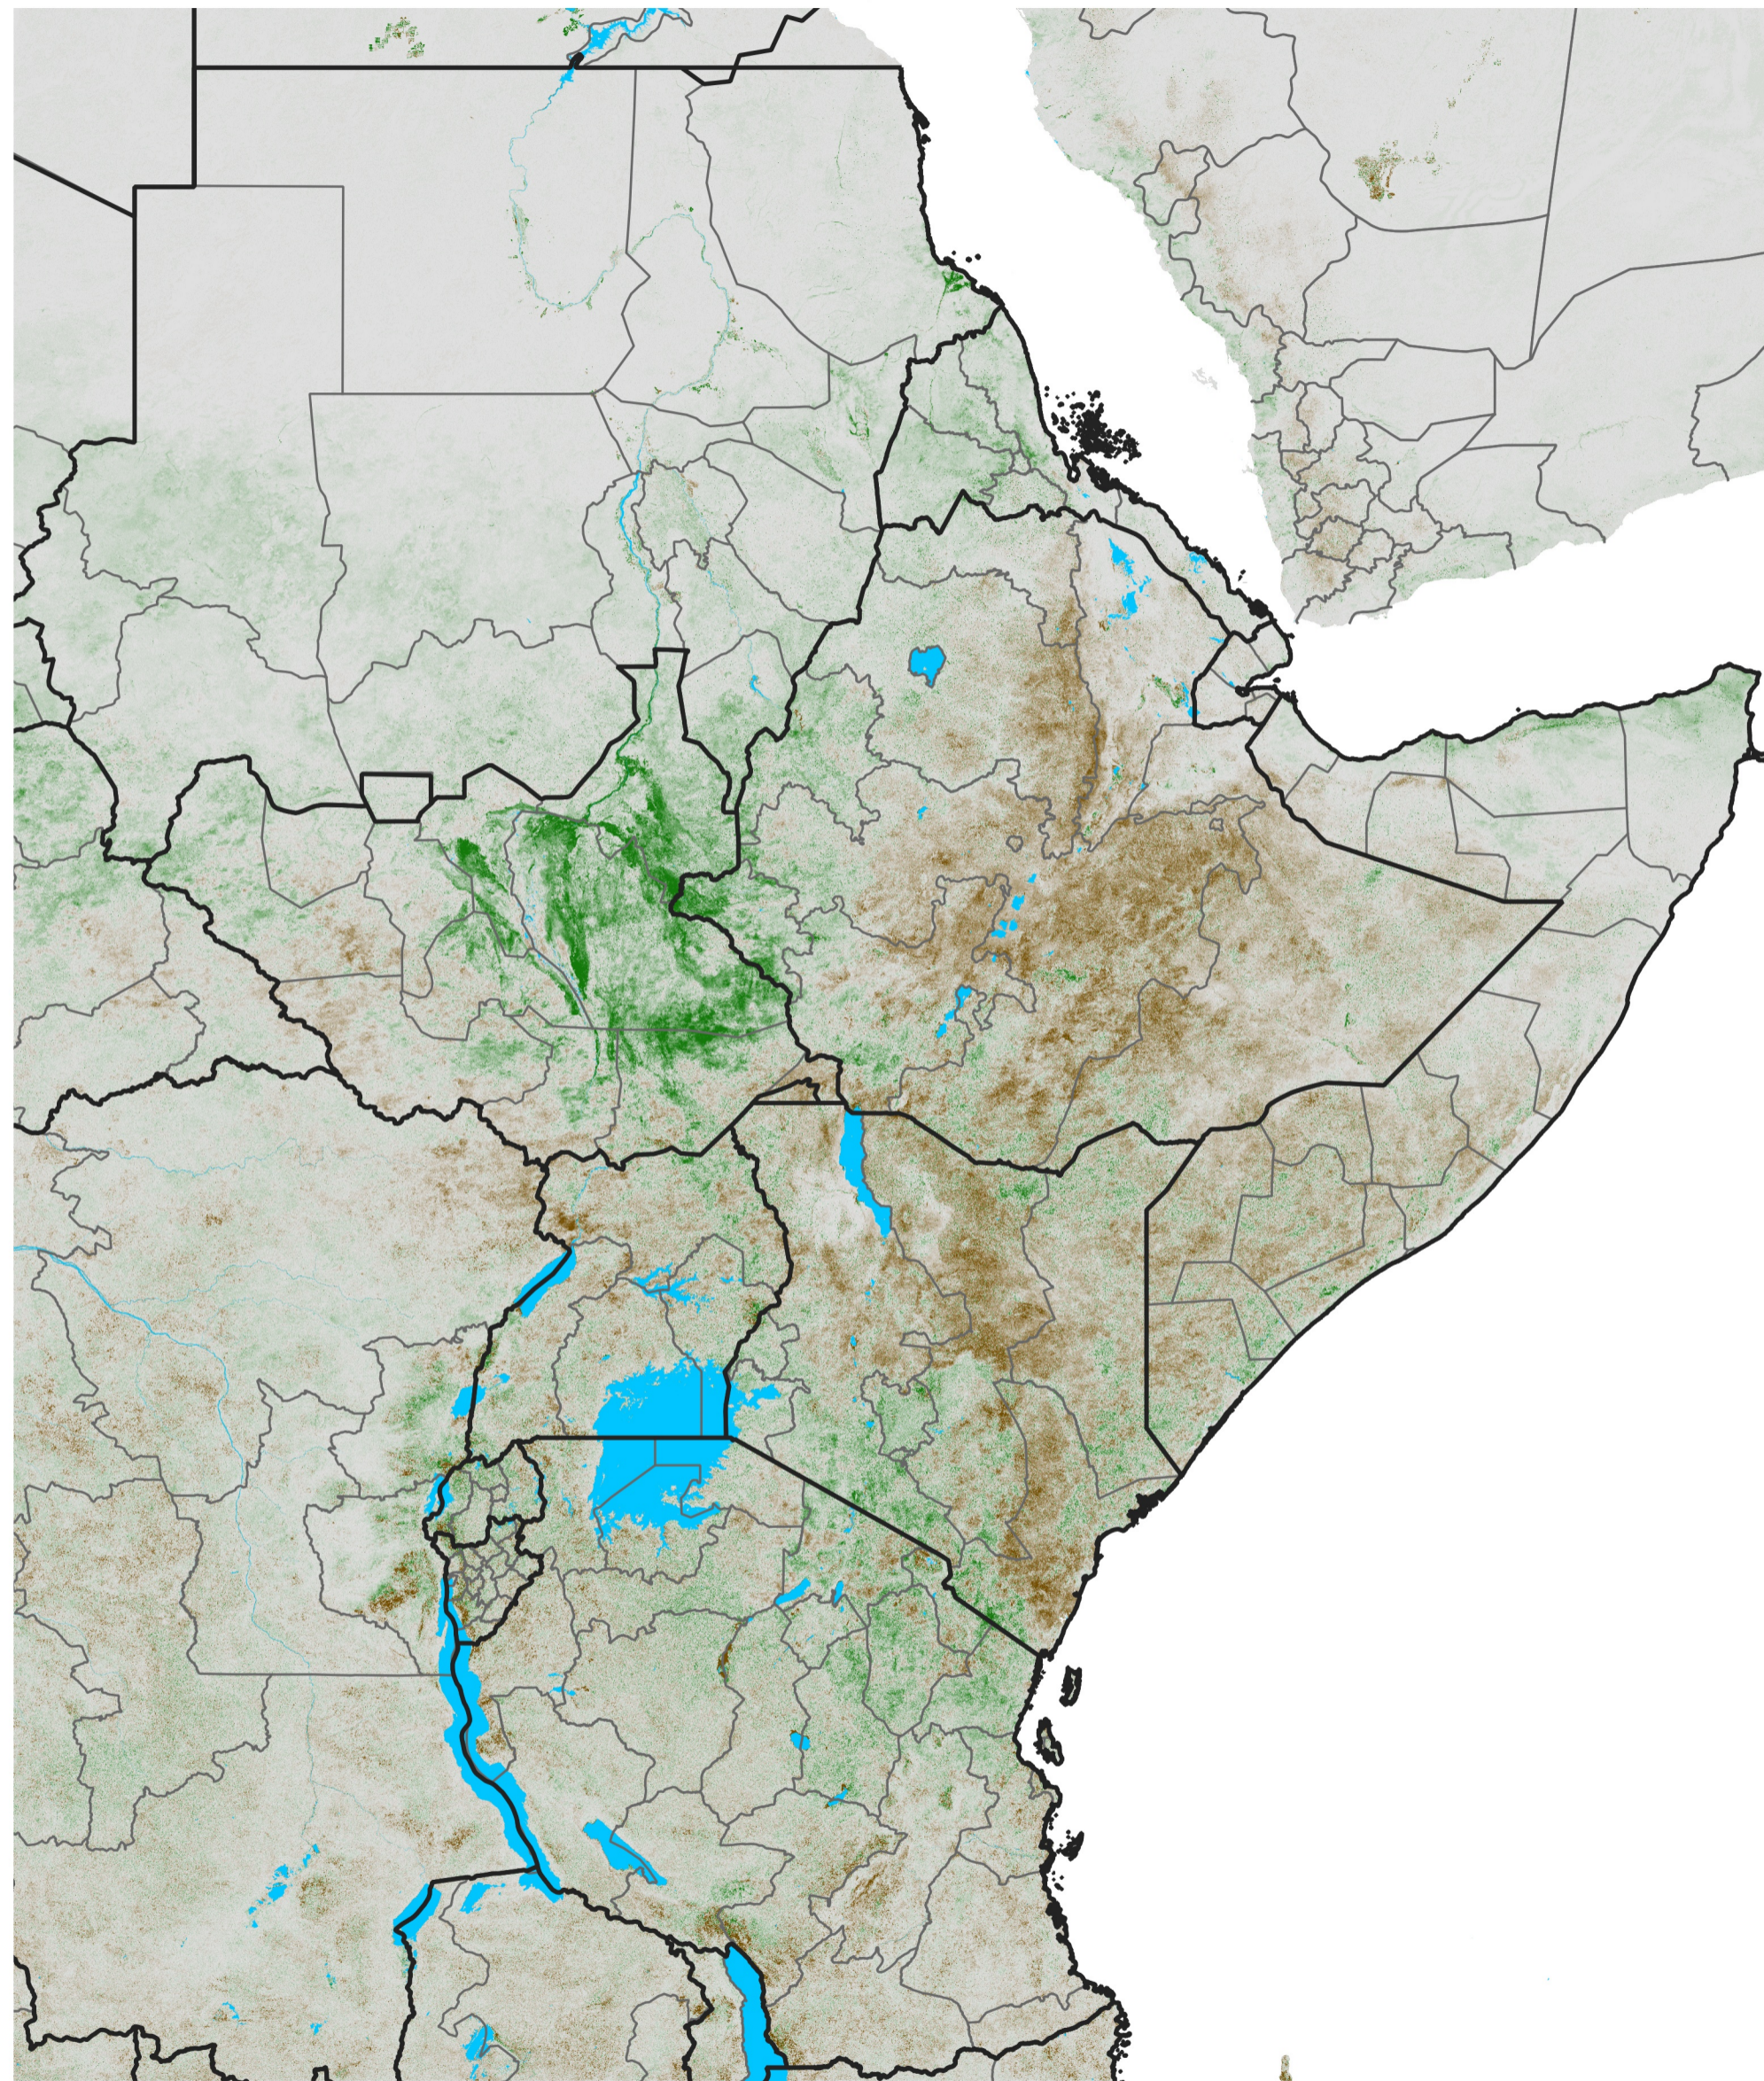

East Africa NDVI Anomaly

2021 minus Mean (2012 - 2021)

Period 21 / Apr 06 - 15, 2021

NDVI Anomaly

< -0.3 -0.2 -0.1 -0.05 0.05 0.1 0.2 > 0.3

Negative

No Difference

Positive