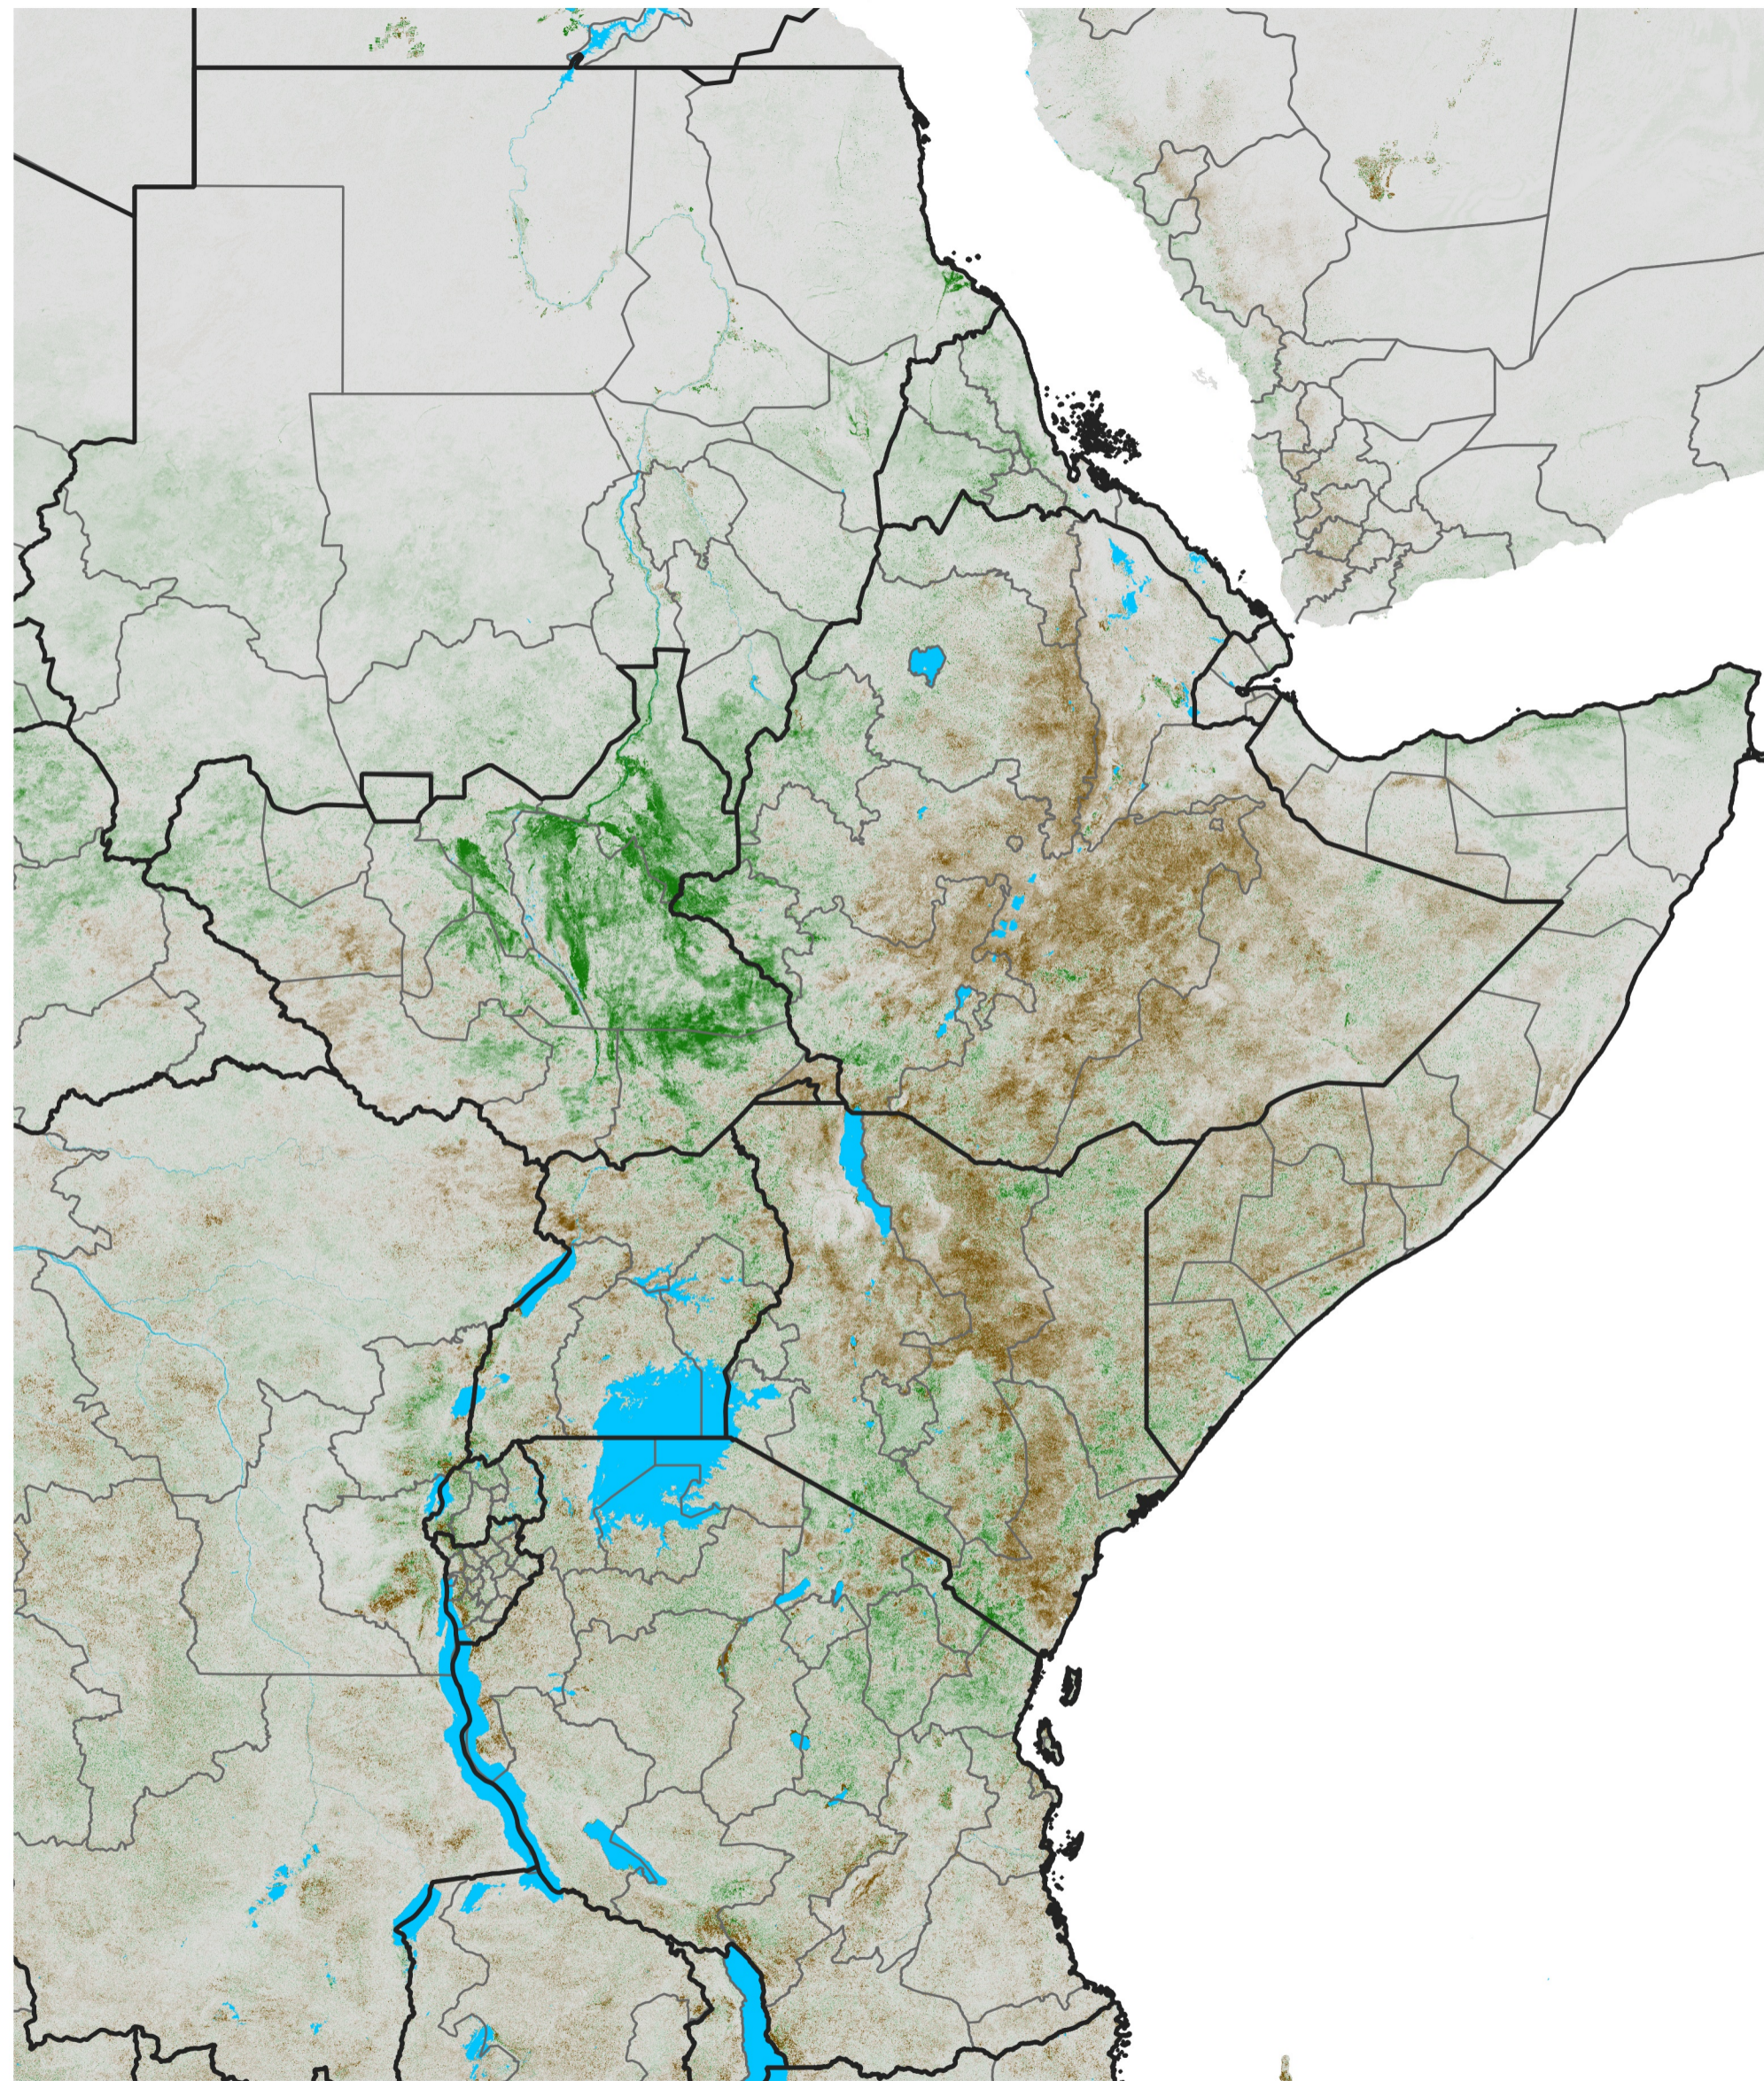

East Africa NDVI Anomaly

2021 minus Mean (2012 - 2021)

Period 22 / Apr 11 - 20, 2021

NDVI Anomaly

< -0.3 -0.2 -0.1 -0.05 0.05 0.1 0.2 >0.3

Negative

No Difference

Positive