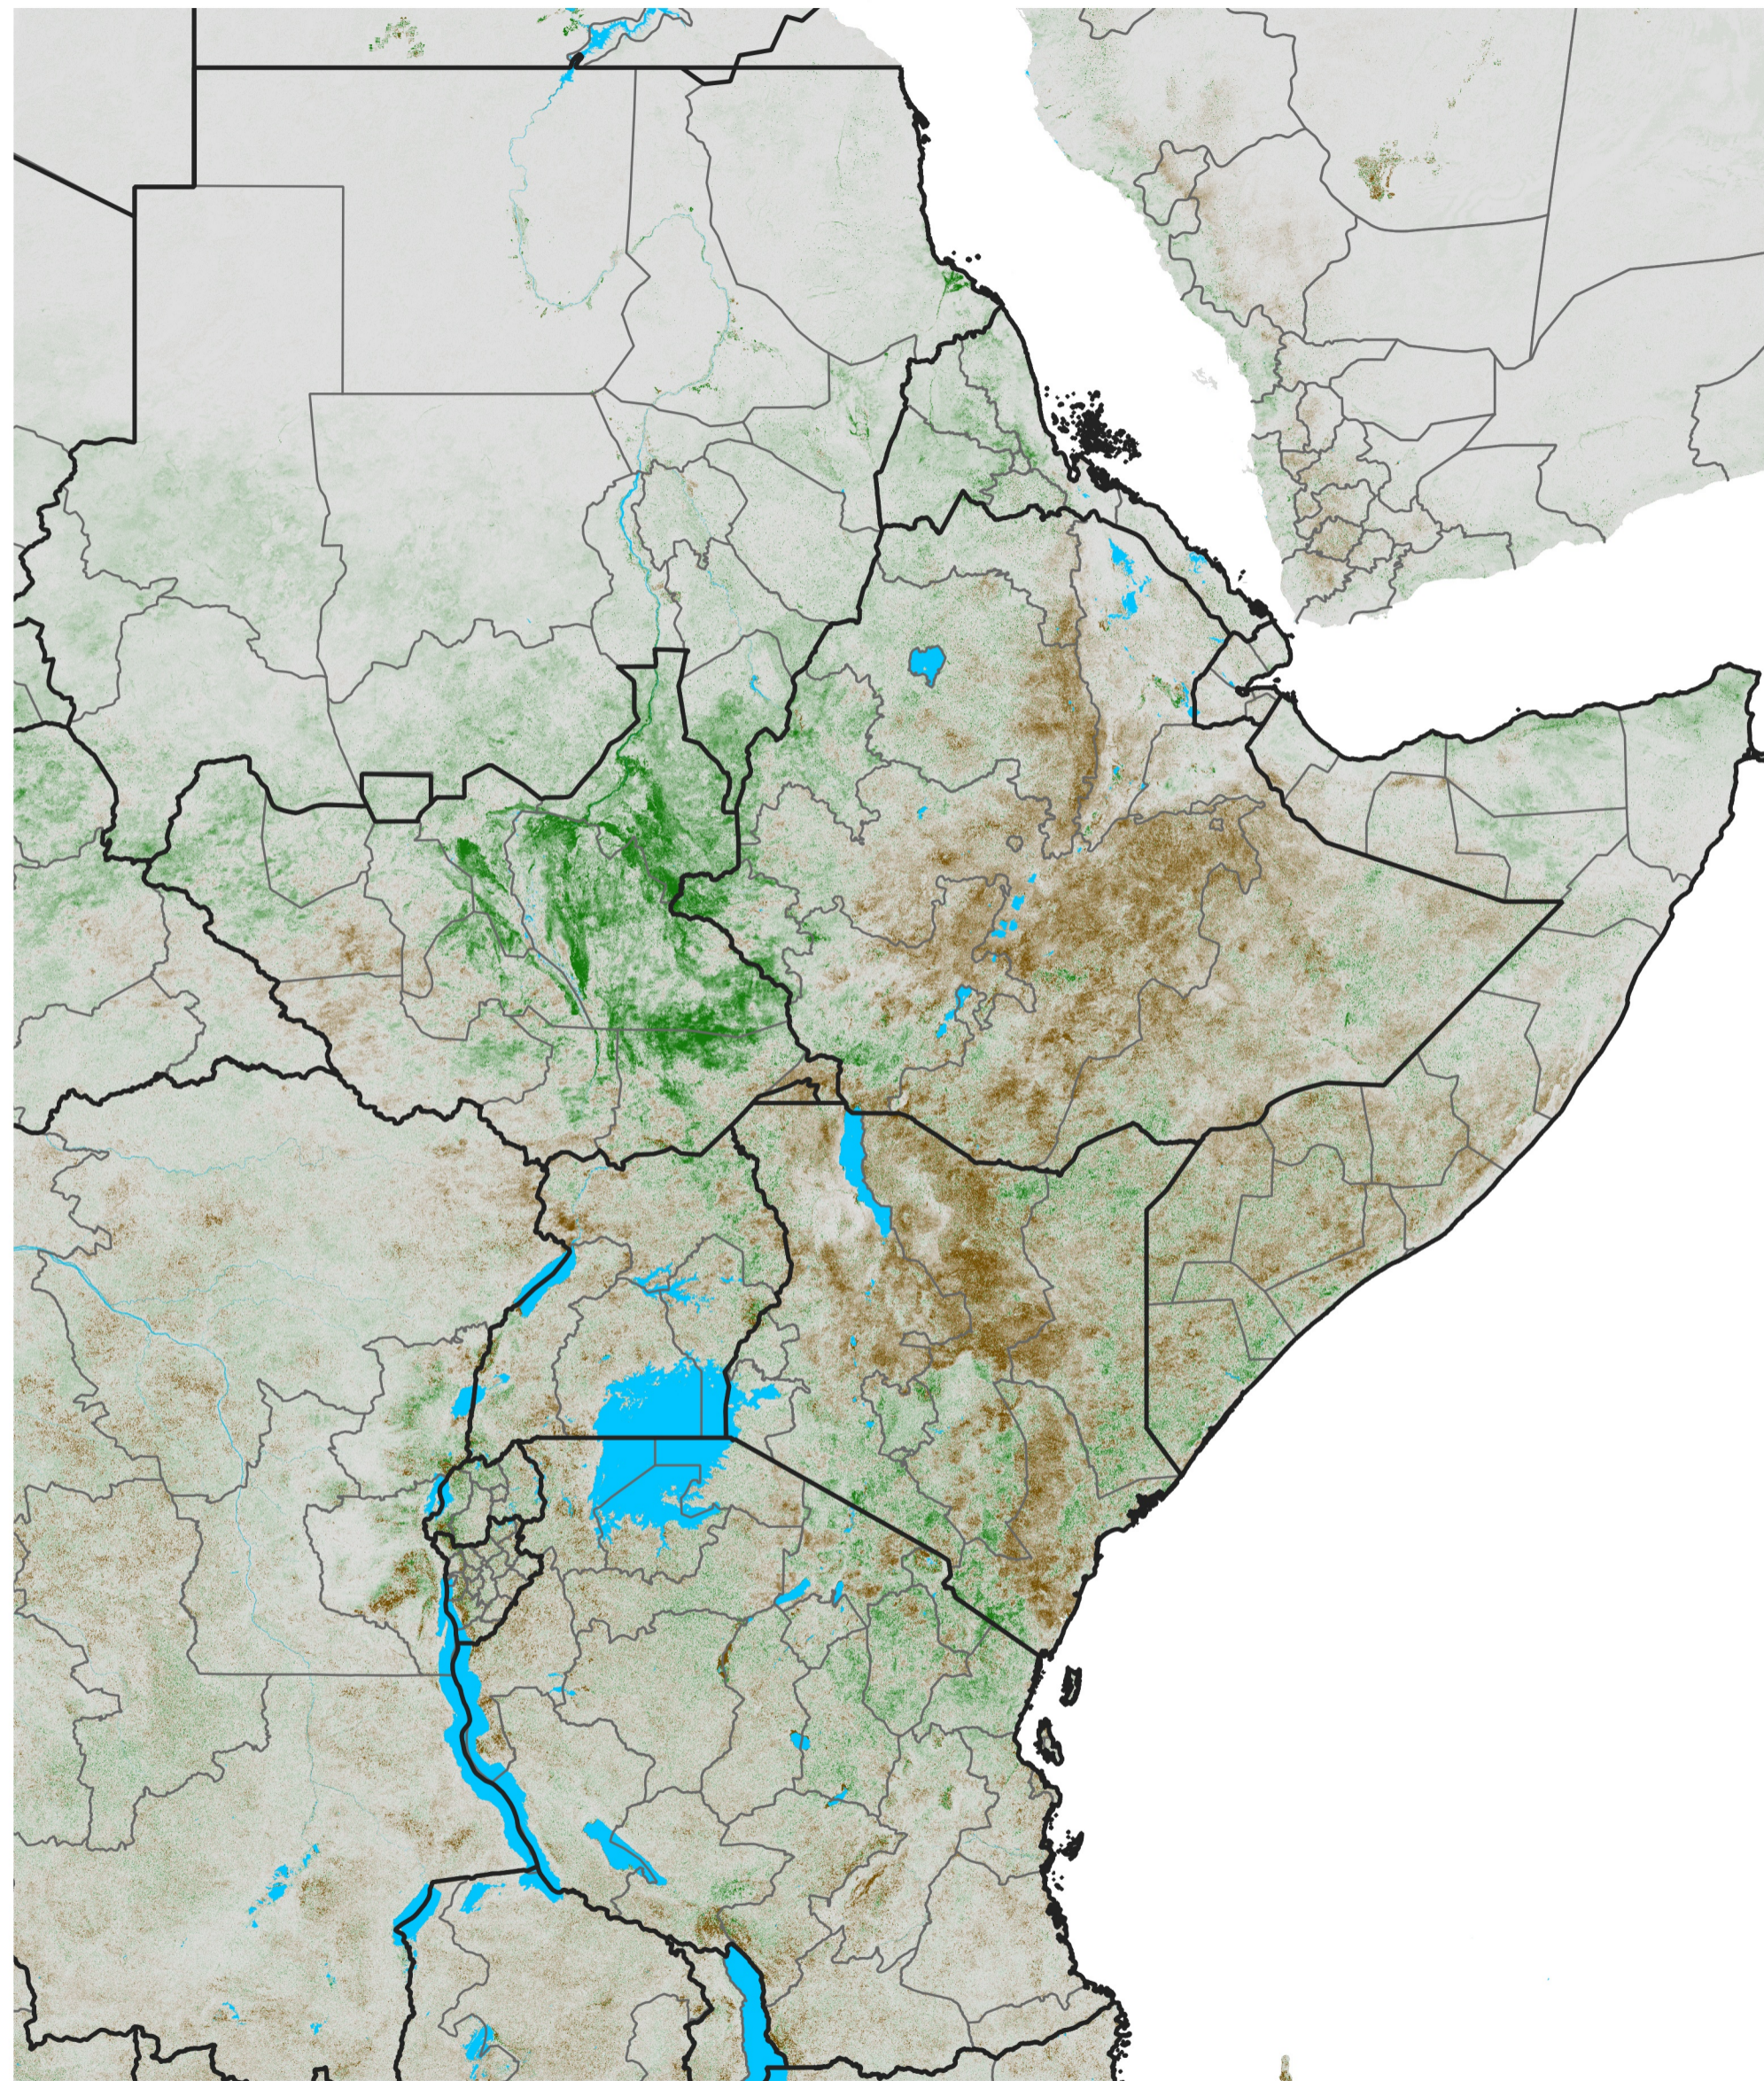

East Africa NDVI Anomaly

2021 minus Mean (2012 - 2021)

Period 23 / Apr 16 - 25, 2021

NDVI Anomaly

< -0.3 -0.2 -0.1 -0.05 0.05 0.1 0.2 >0.3

Negative

No Difference

Positive