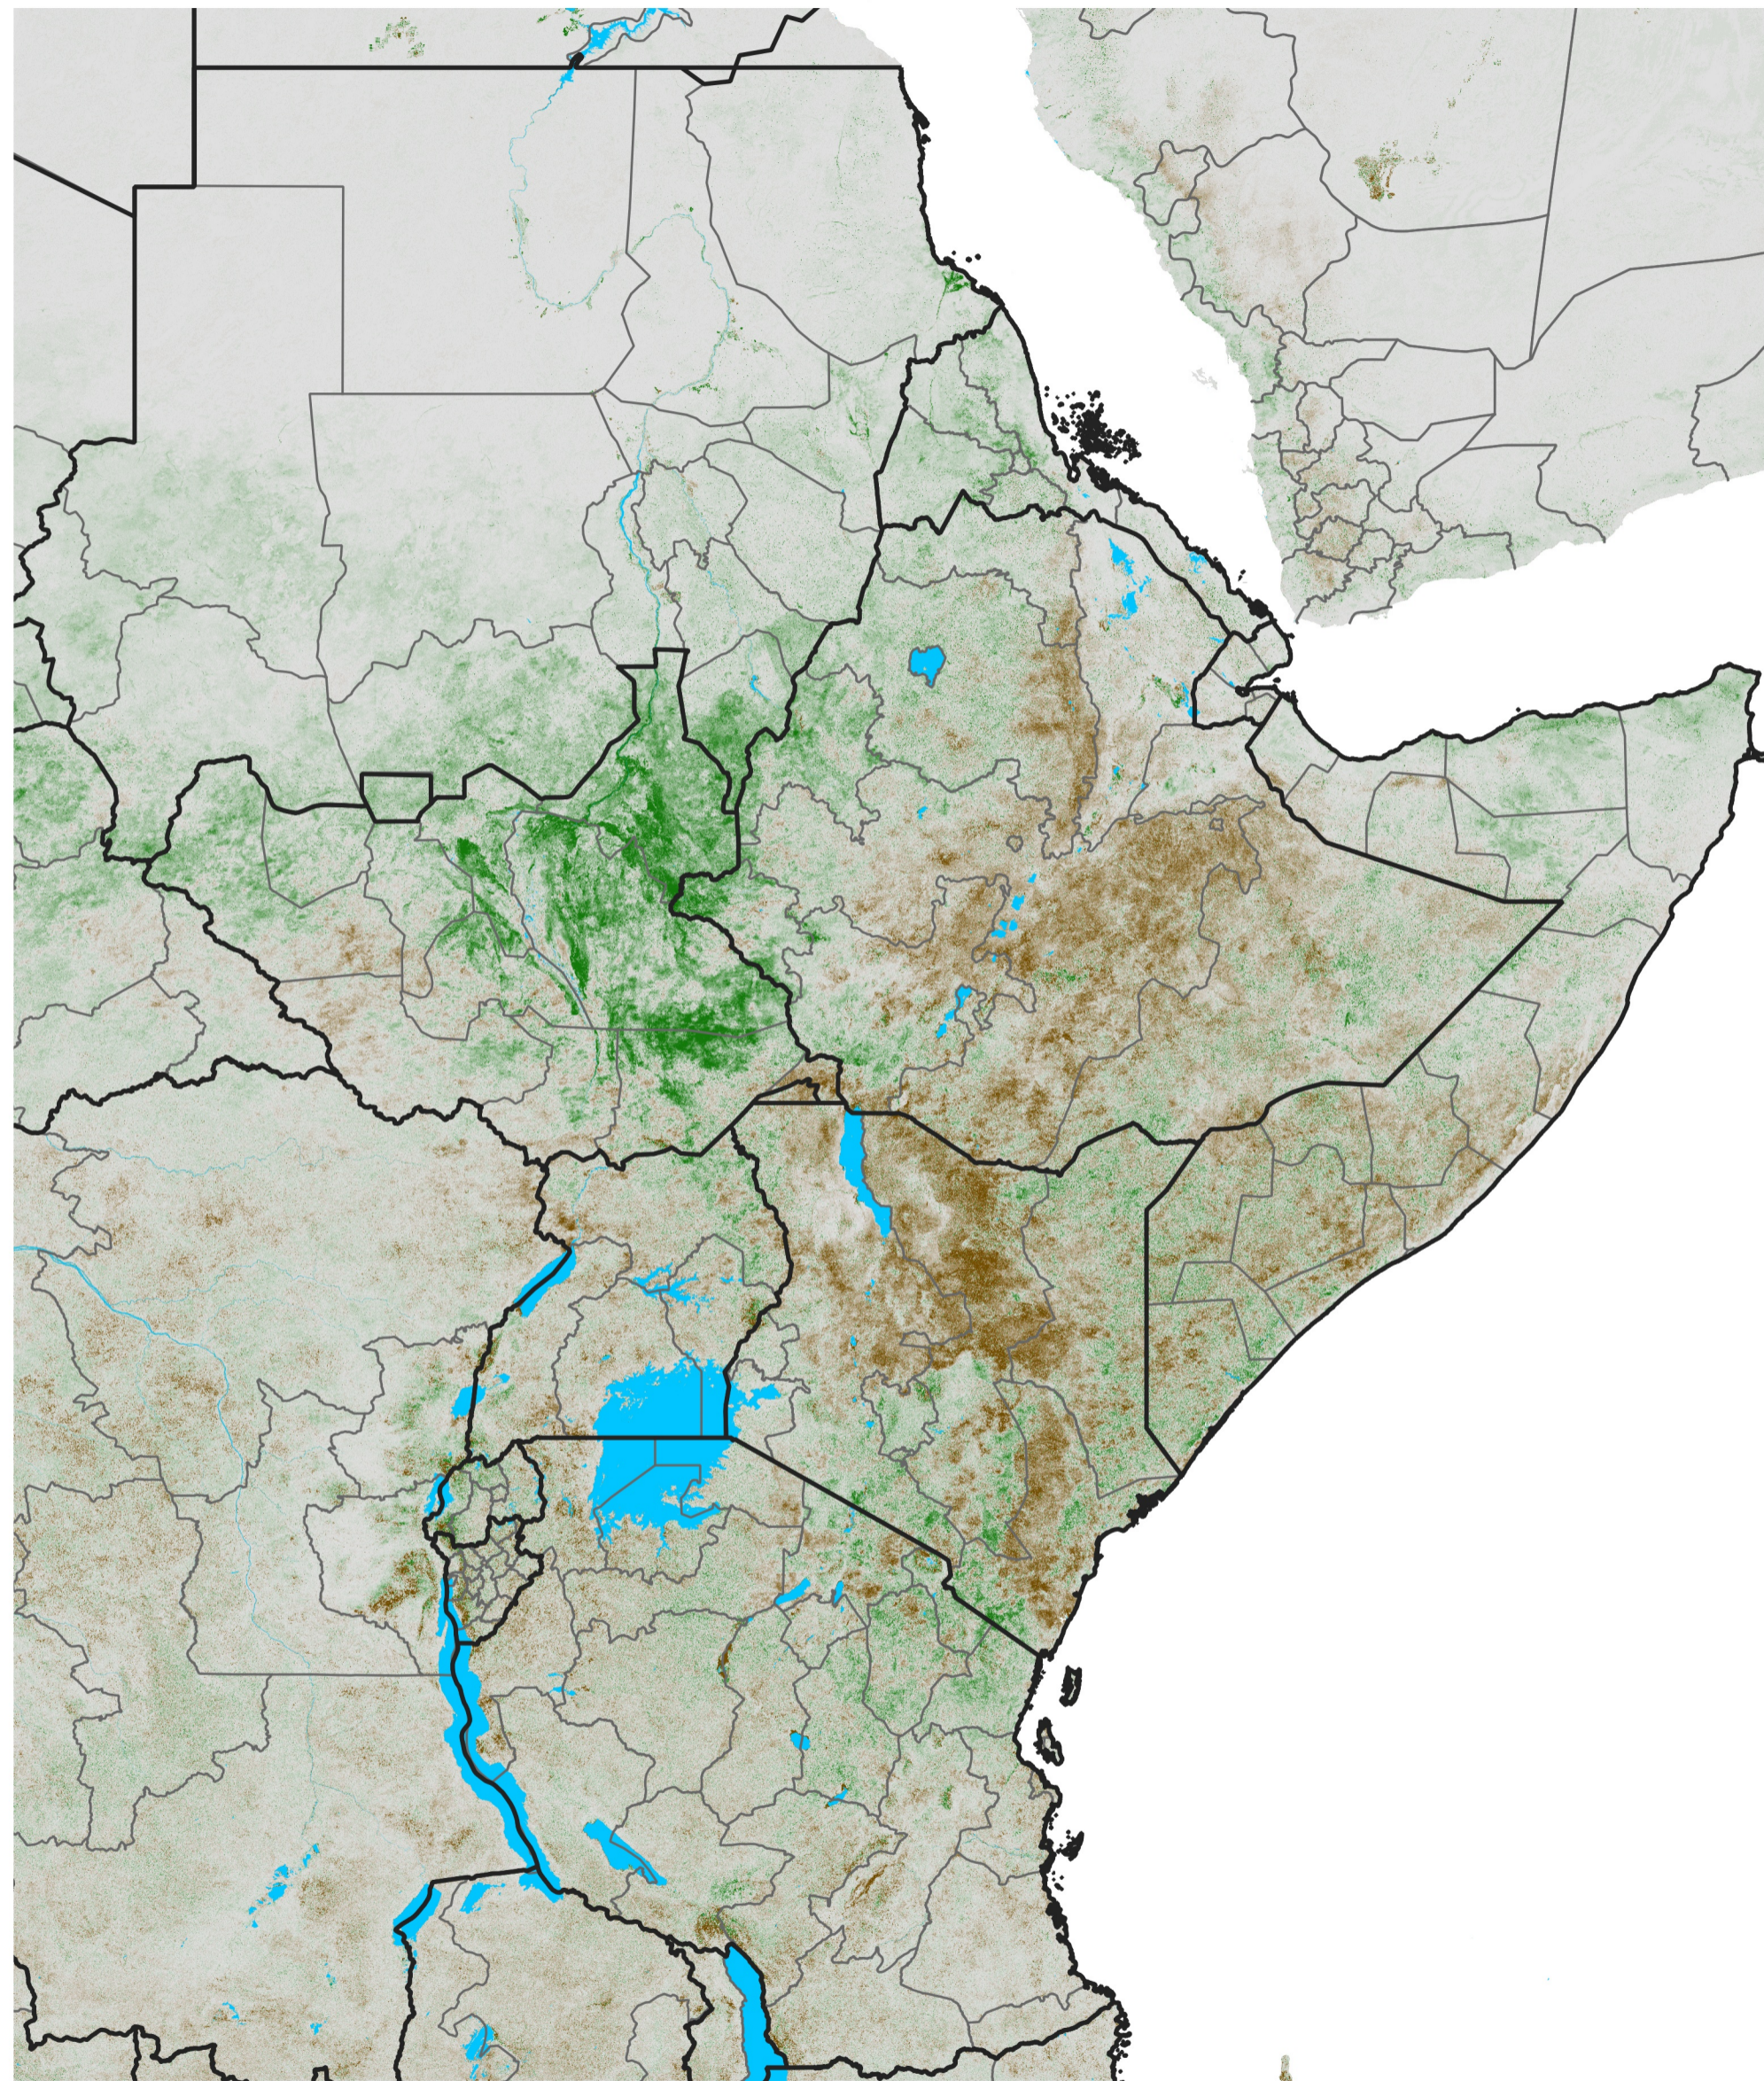

East Africa NDVI Anomaly

2021 minus Mean (2012 - 2021)

Period 24 / Apr 21 - 30, 2021

NDVI Anomaly

< -0.3 -0.2 -0.1 -0.05 0.05 0.1 0.2 >0.3

Negative

No Difference

Positive