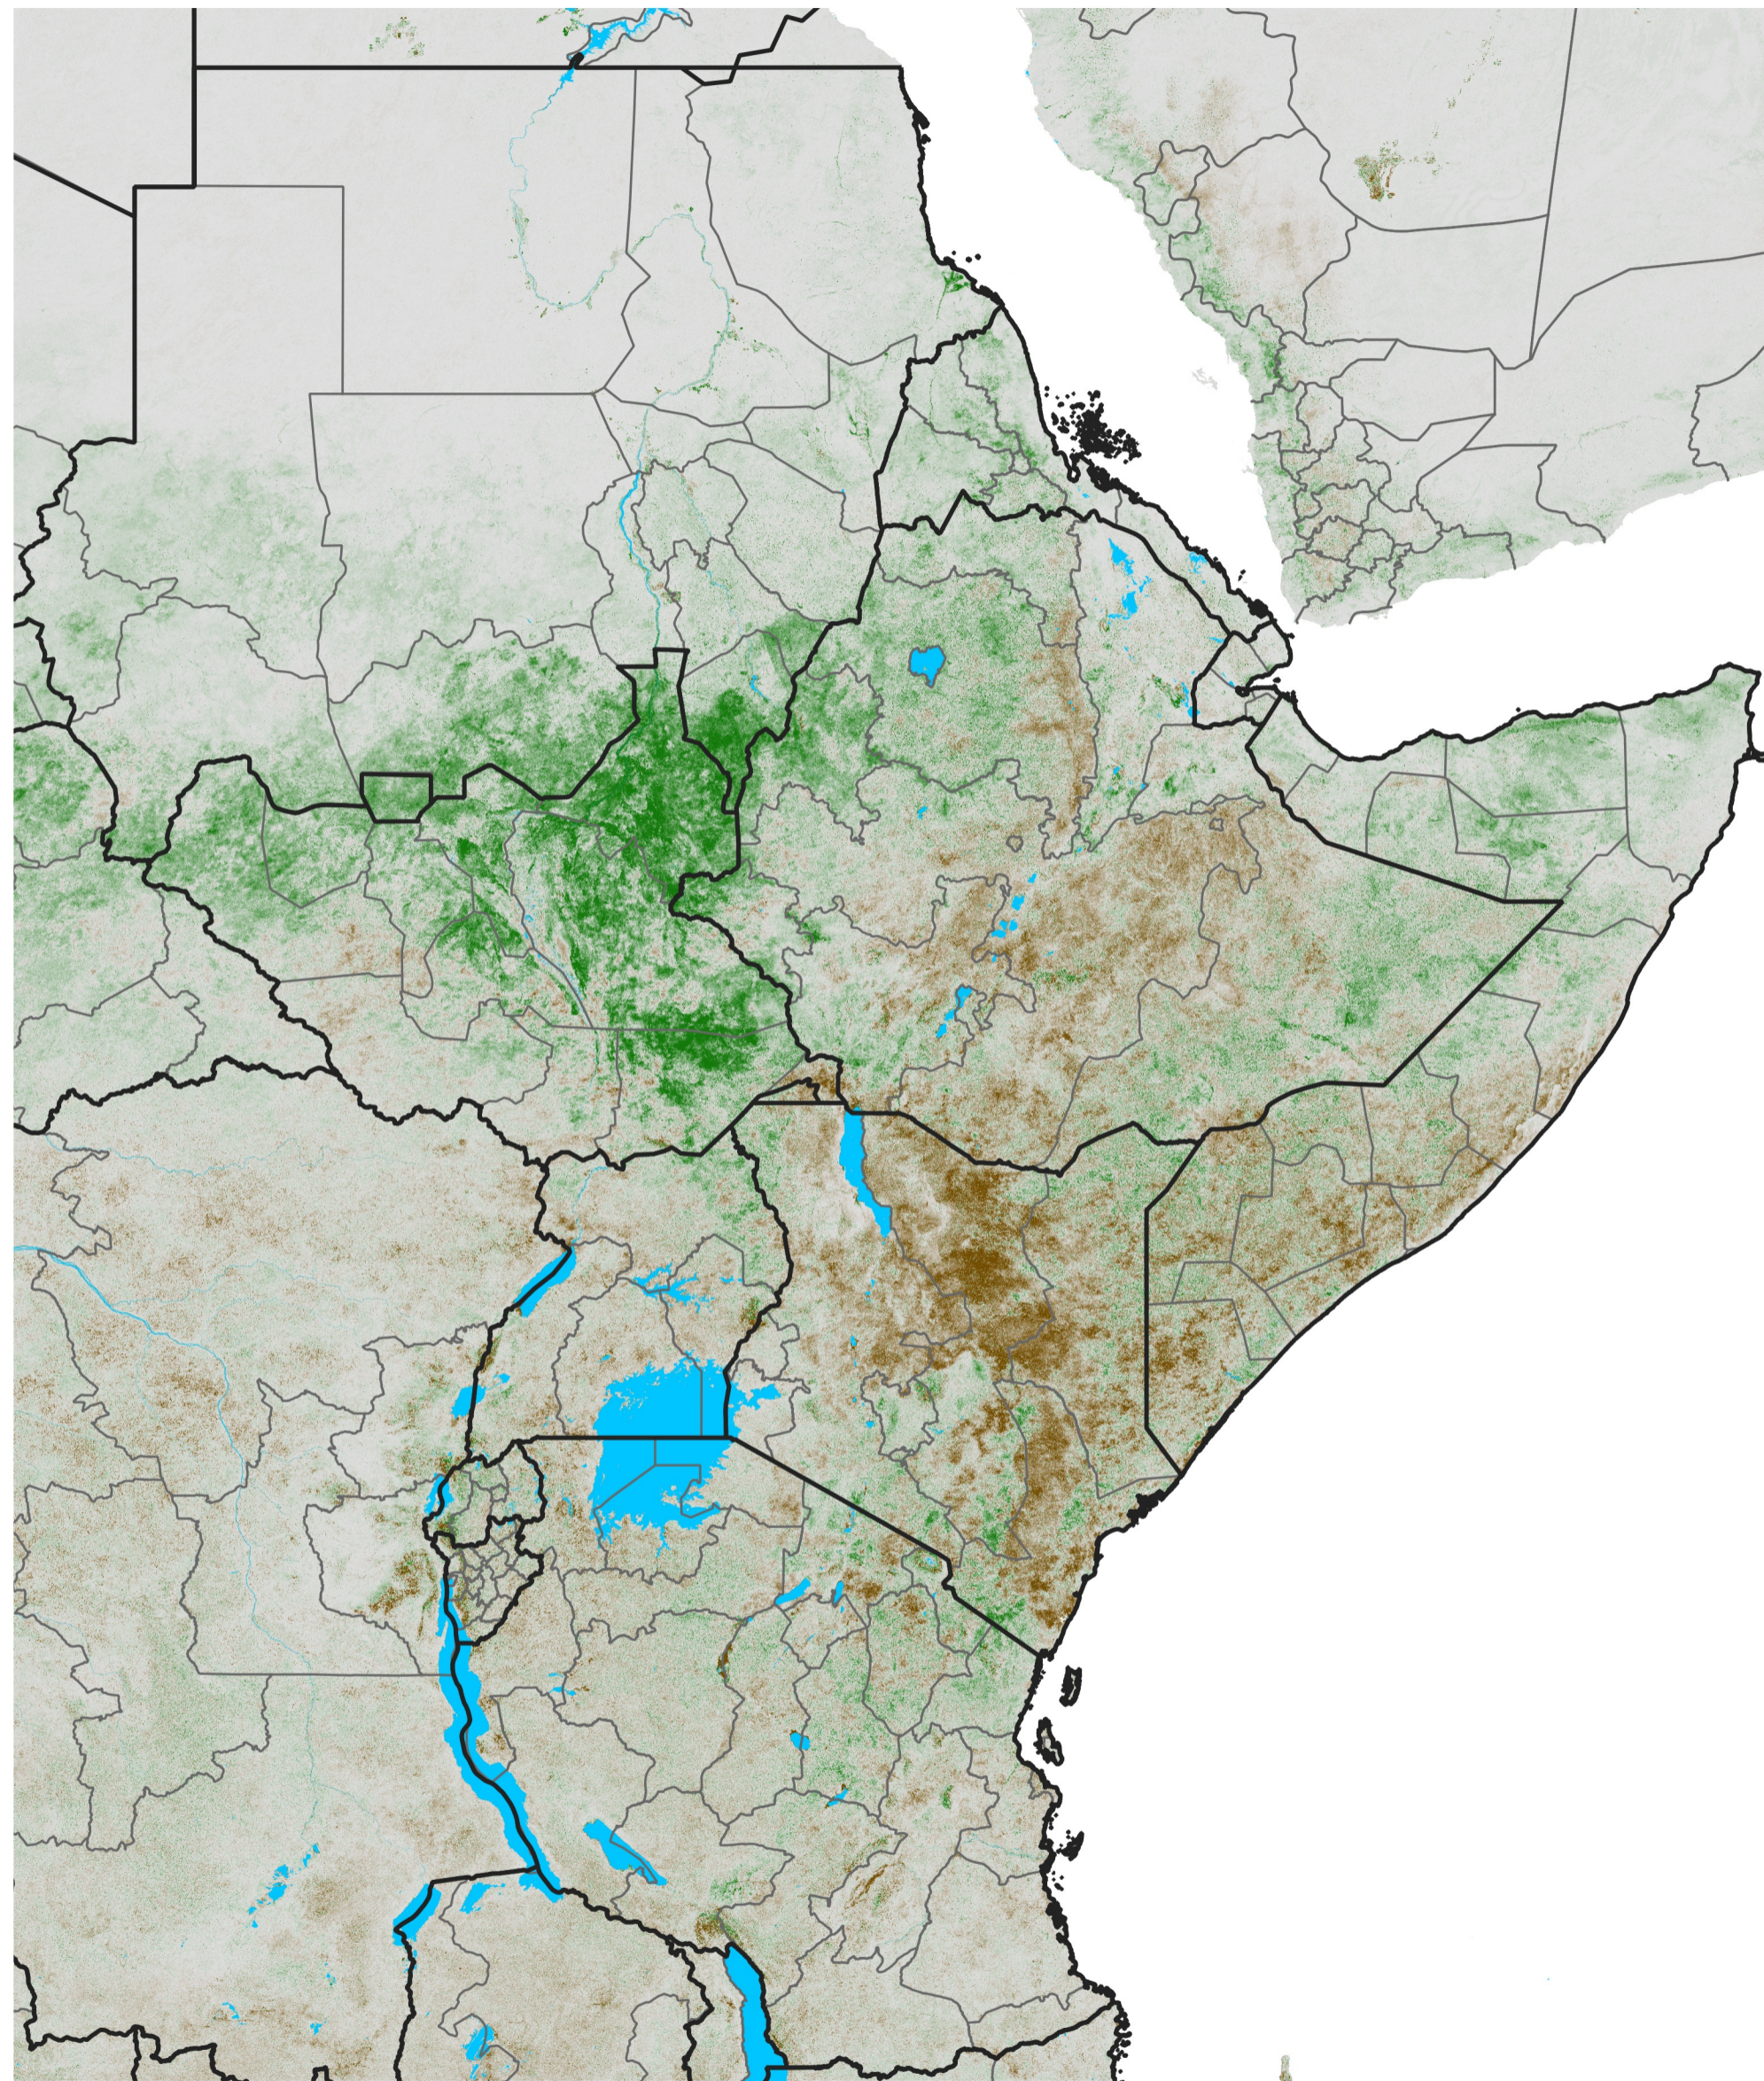

East Africa NDVI Anomaly

2021 minus Mean (2012 - 2021)

Period 26 / May 01 - 10, 2021

NDVI Anomaly

< -0.3 -0.2 -0.1 -0.05 0.05 0.1 0.2 >0.3

Negative

No Difference

Positive