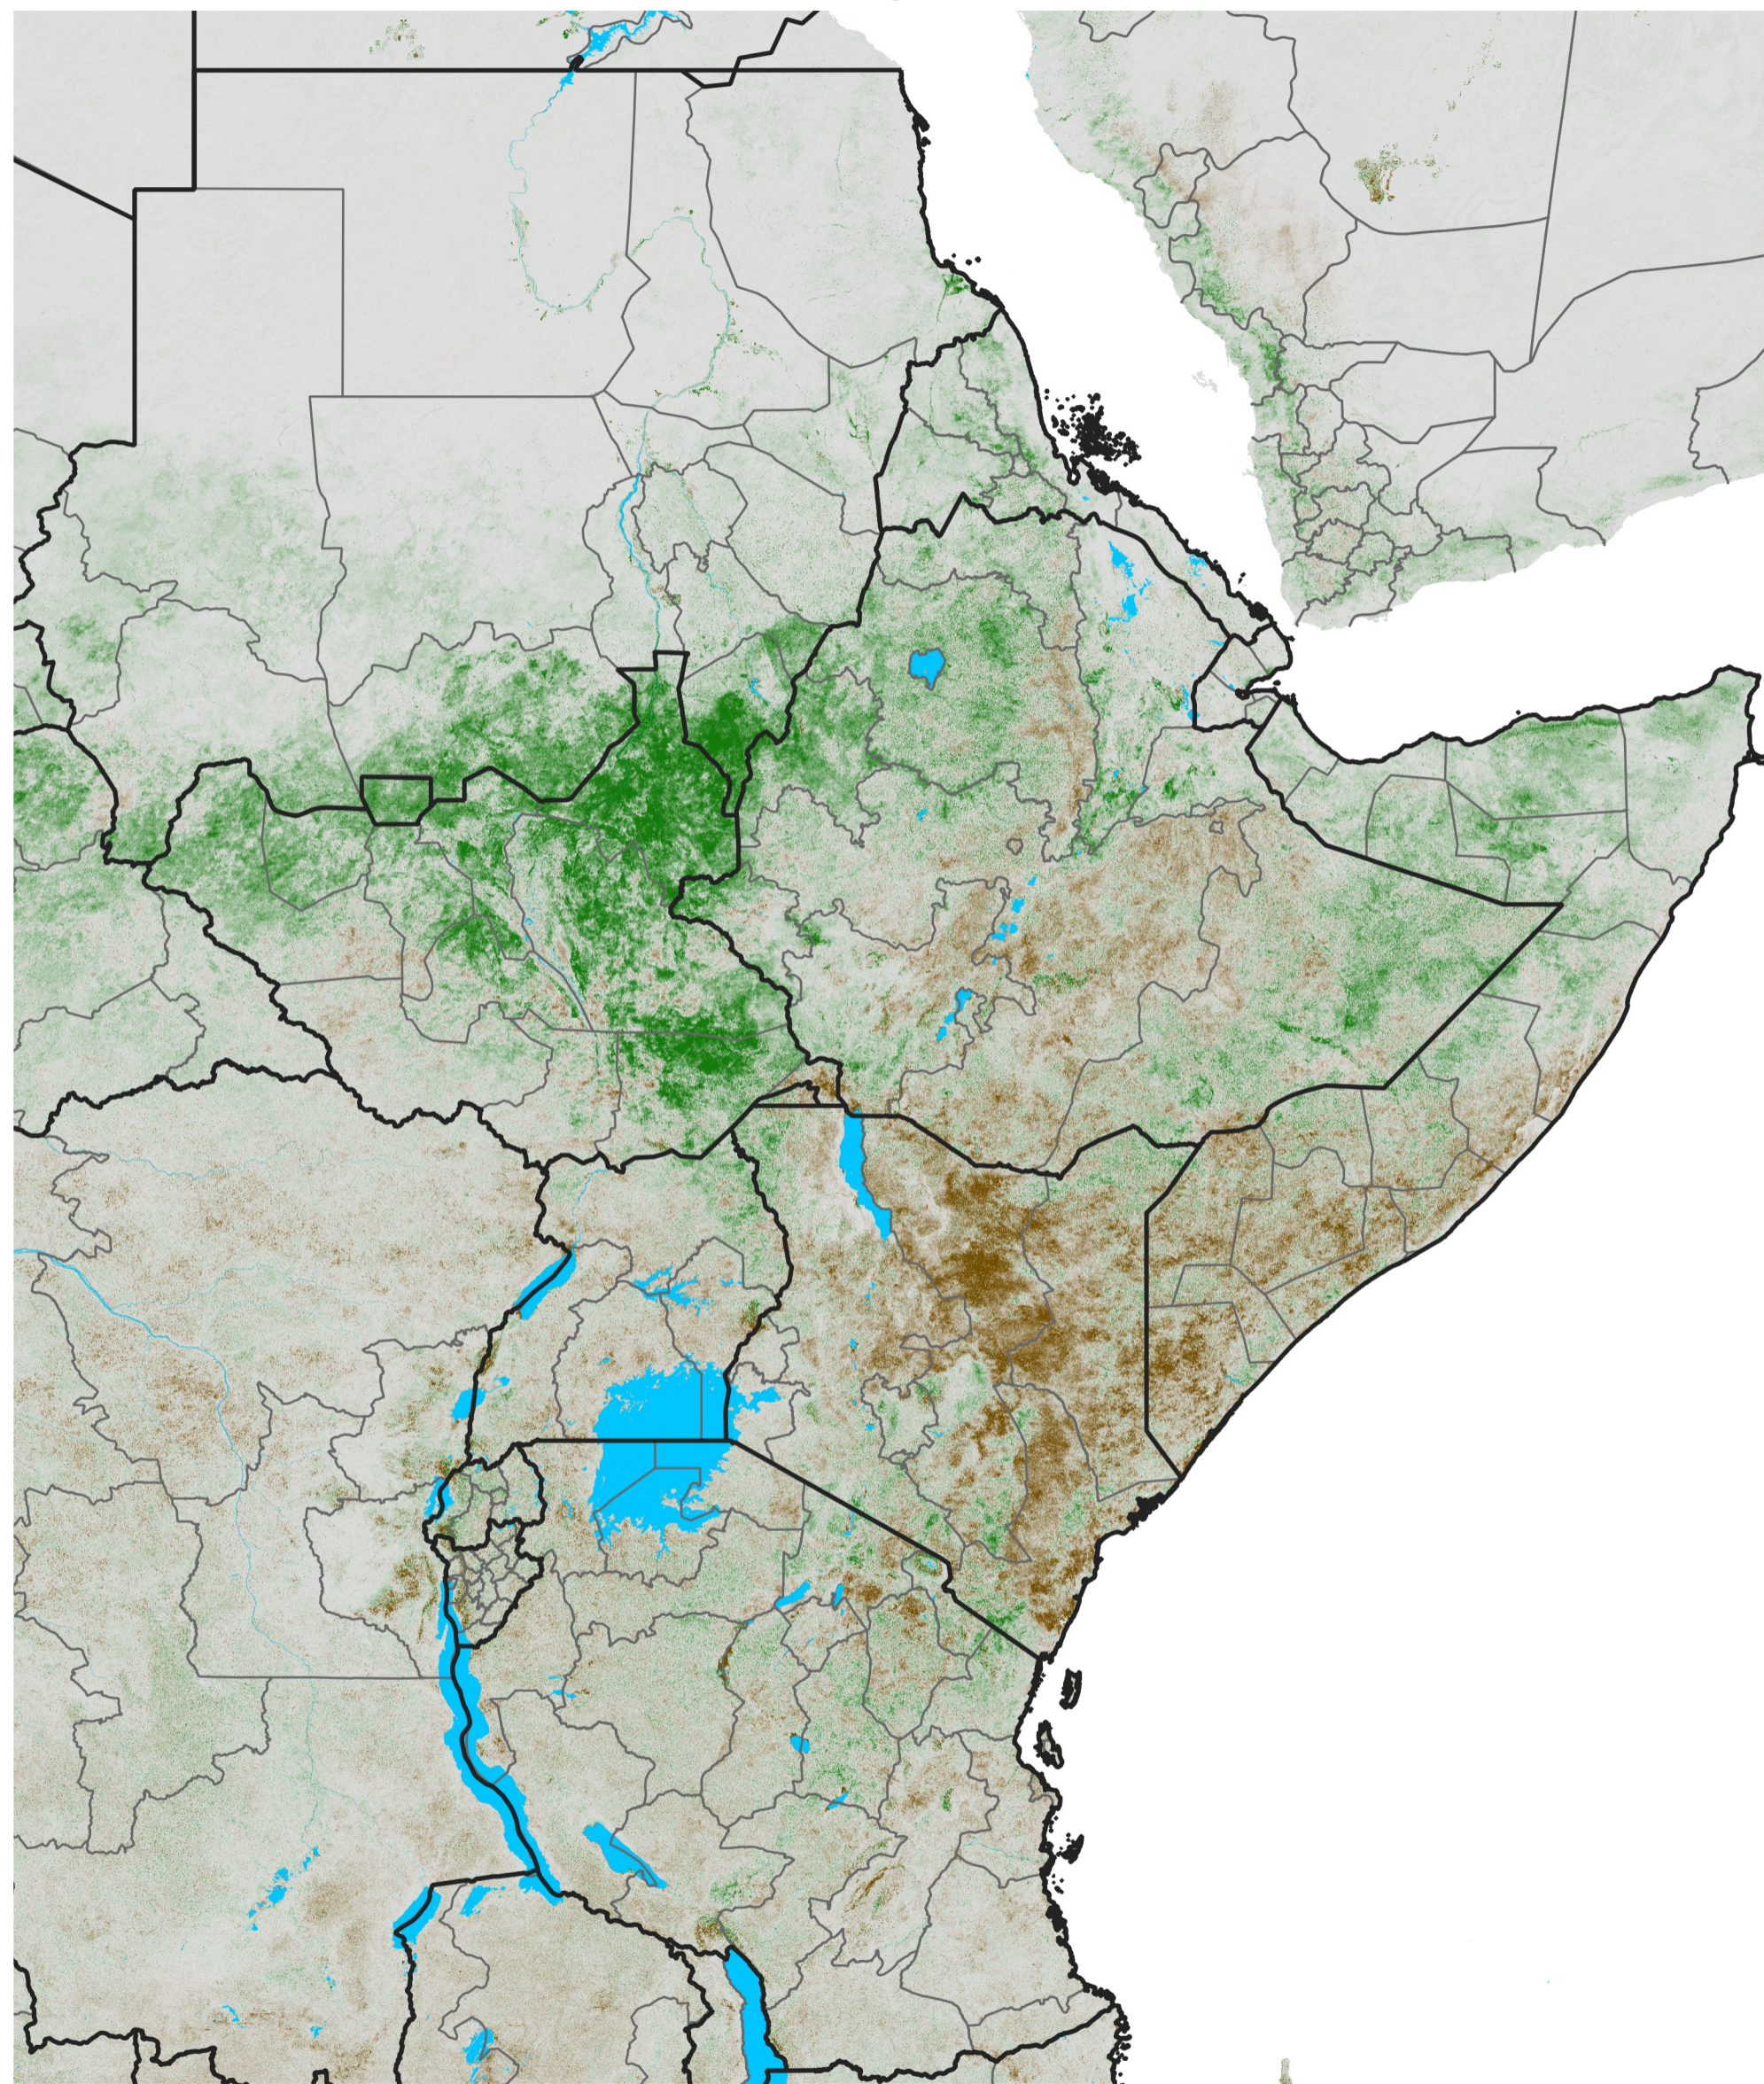

East Africa NDVI Anomaly

2021 minus Mean (2012 - 2021)

Period 27 / May 06 - 15, 2021

NDVI Anomaly

< -0.3 -0.2 -0.1 -0.05 0.05 0.1 0.2 >0.3

Negative

No Difference

Positive