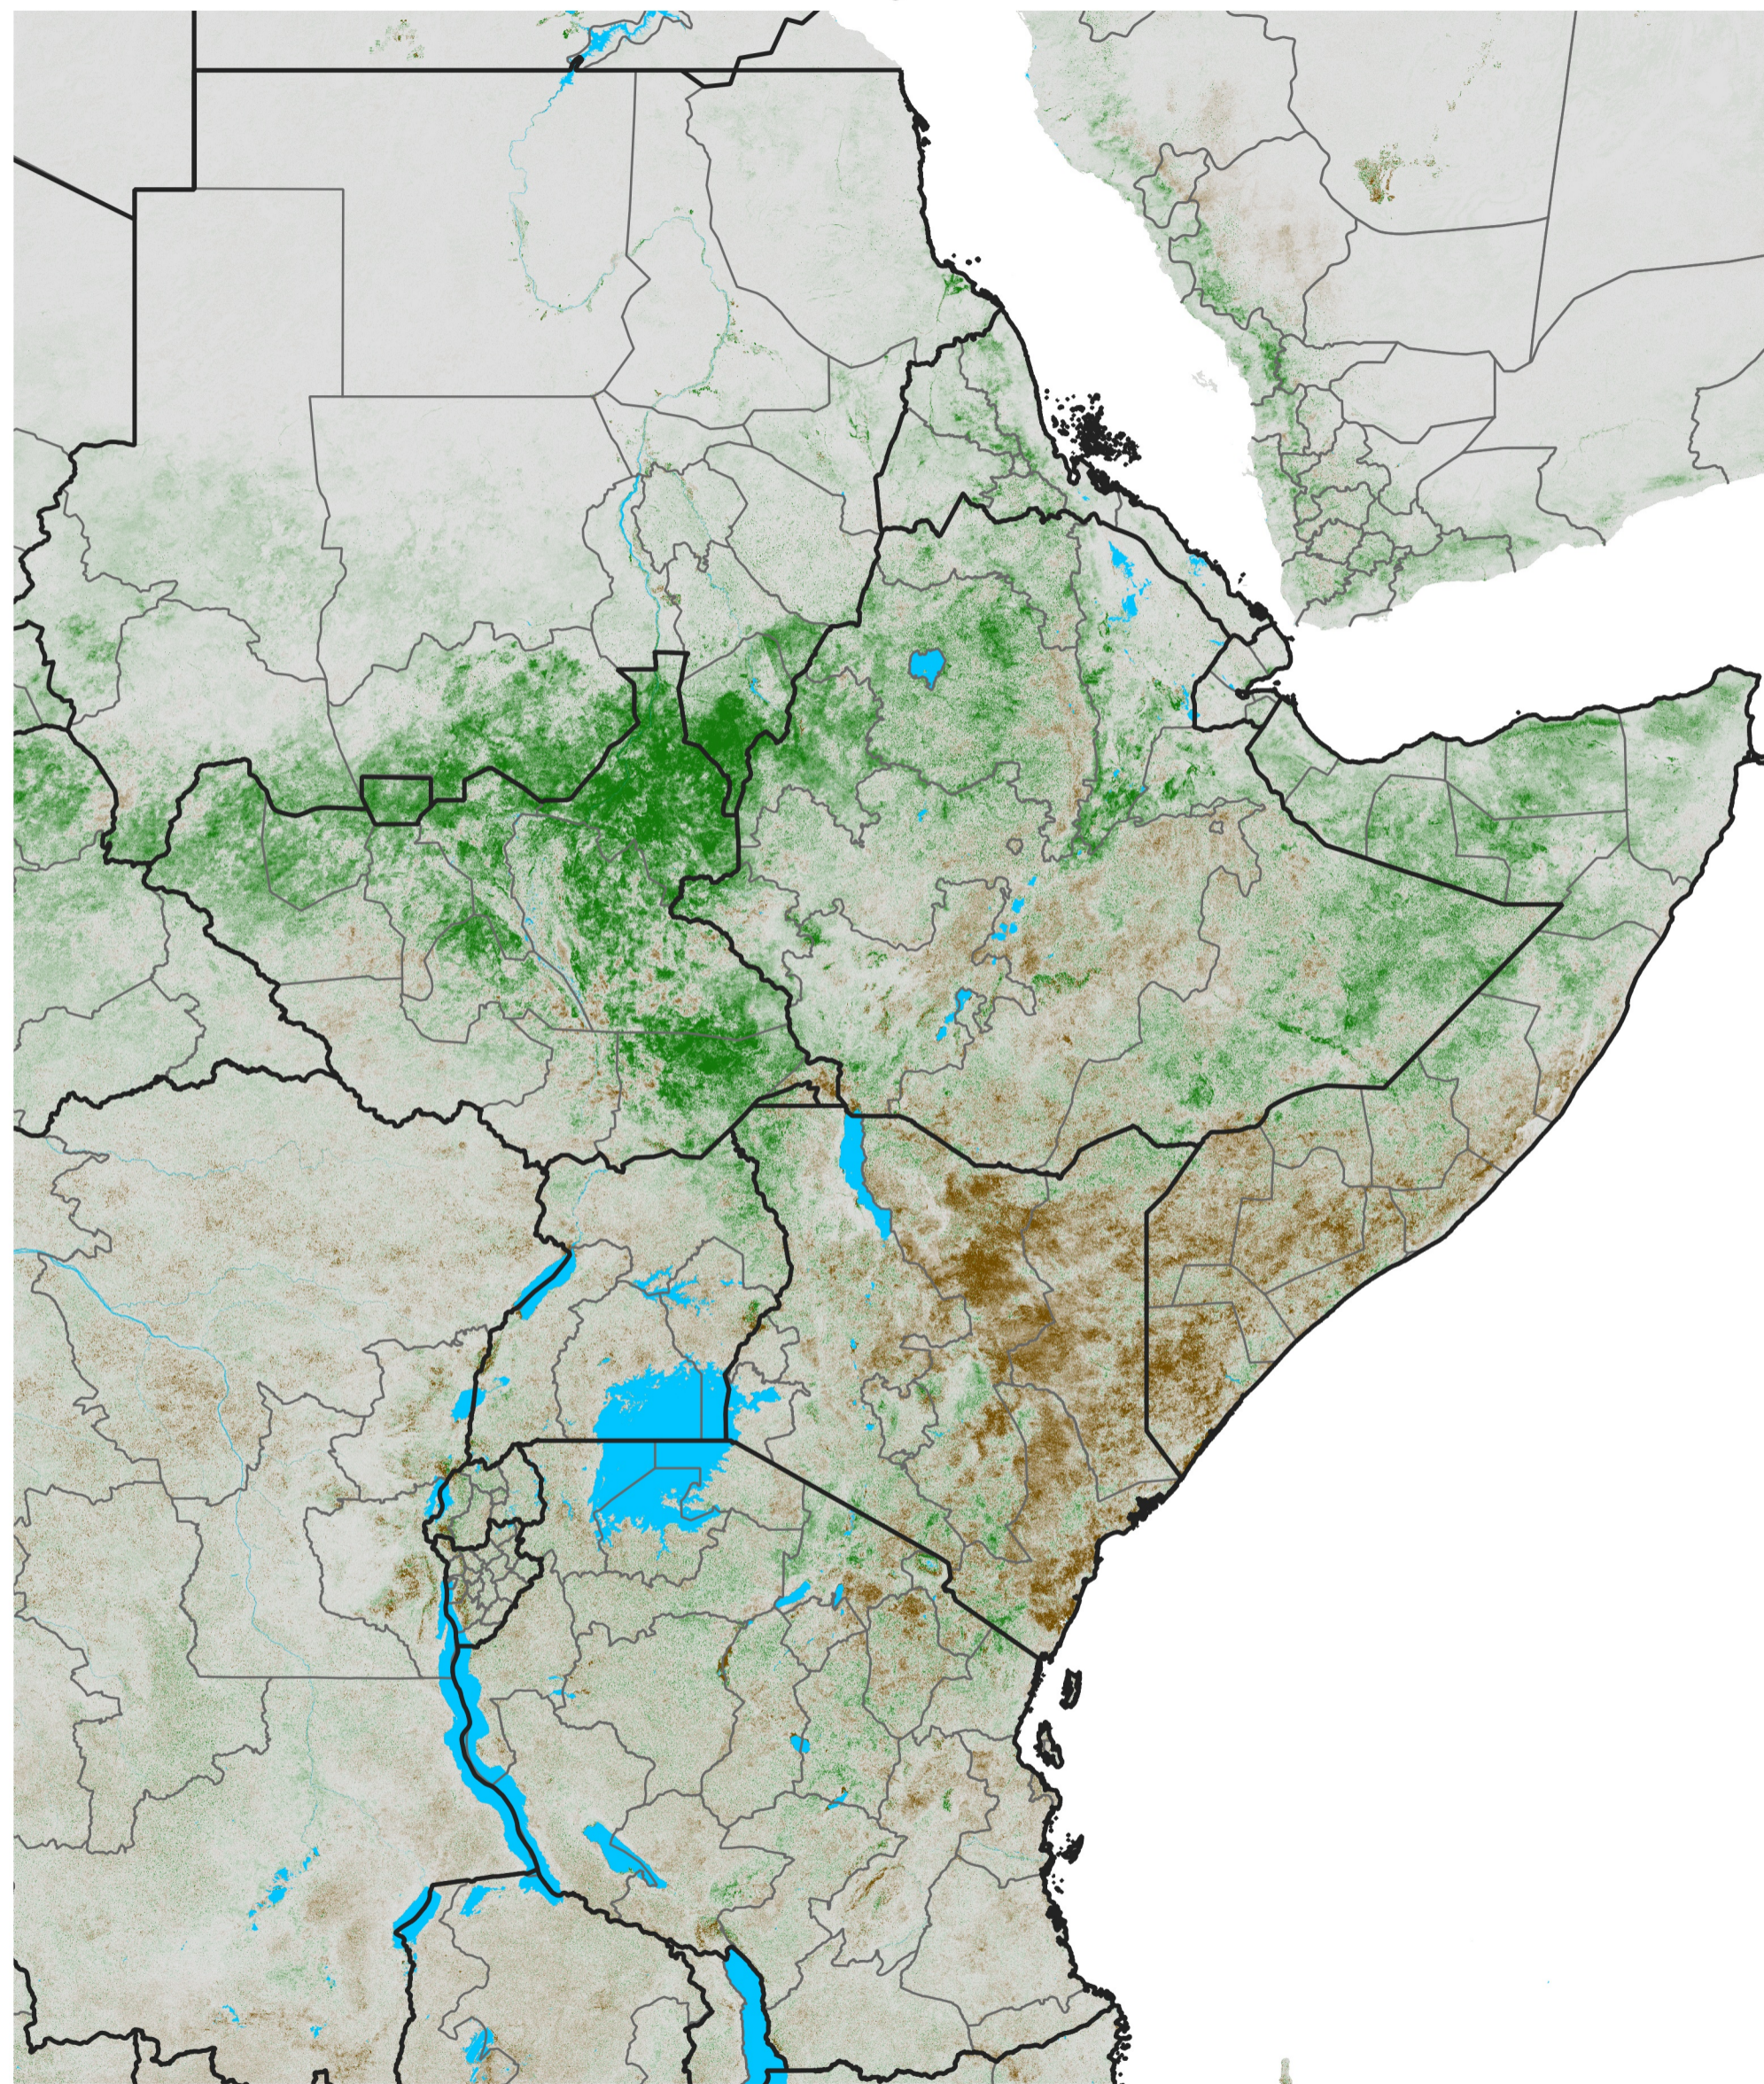

# East Africa NDVI Anomaly

2021 minus Mean (2012 - 2021)

Period 28 / May 11 - 20, 2021

## NDVI Anomaly

< -0.3   -0.2   -0.1   -0.05   0.05   0.1   0.2   >0.3

Negative

No Difference

Positive