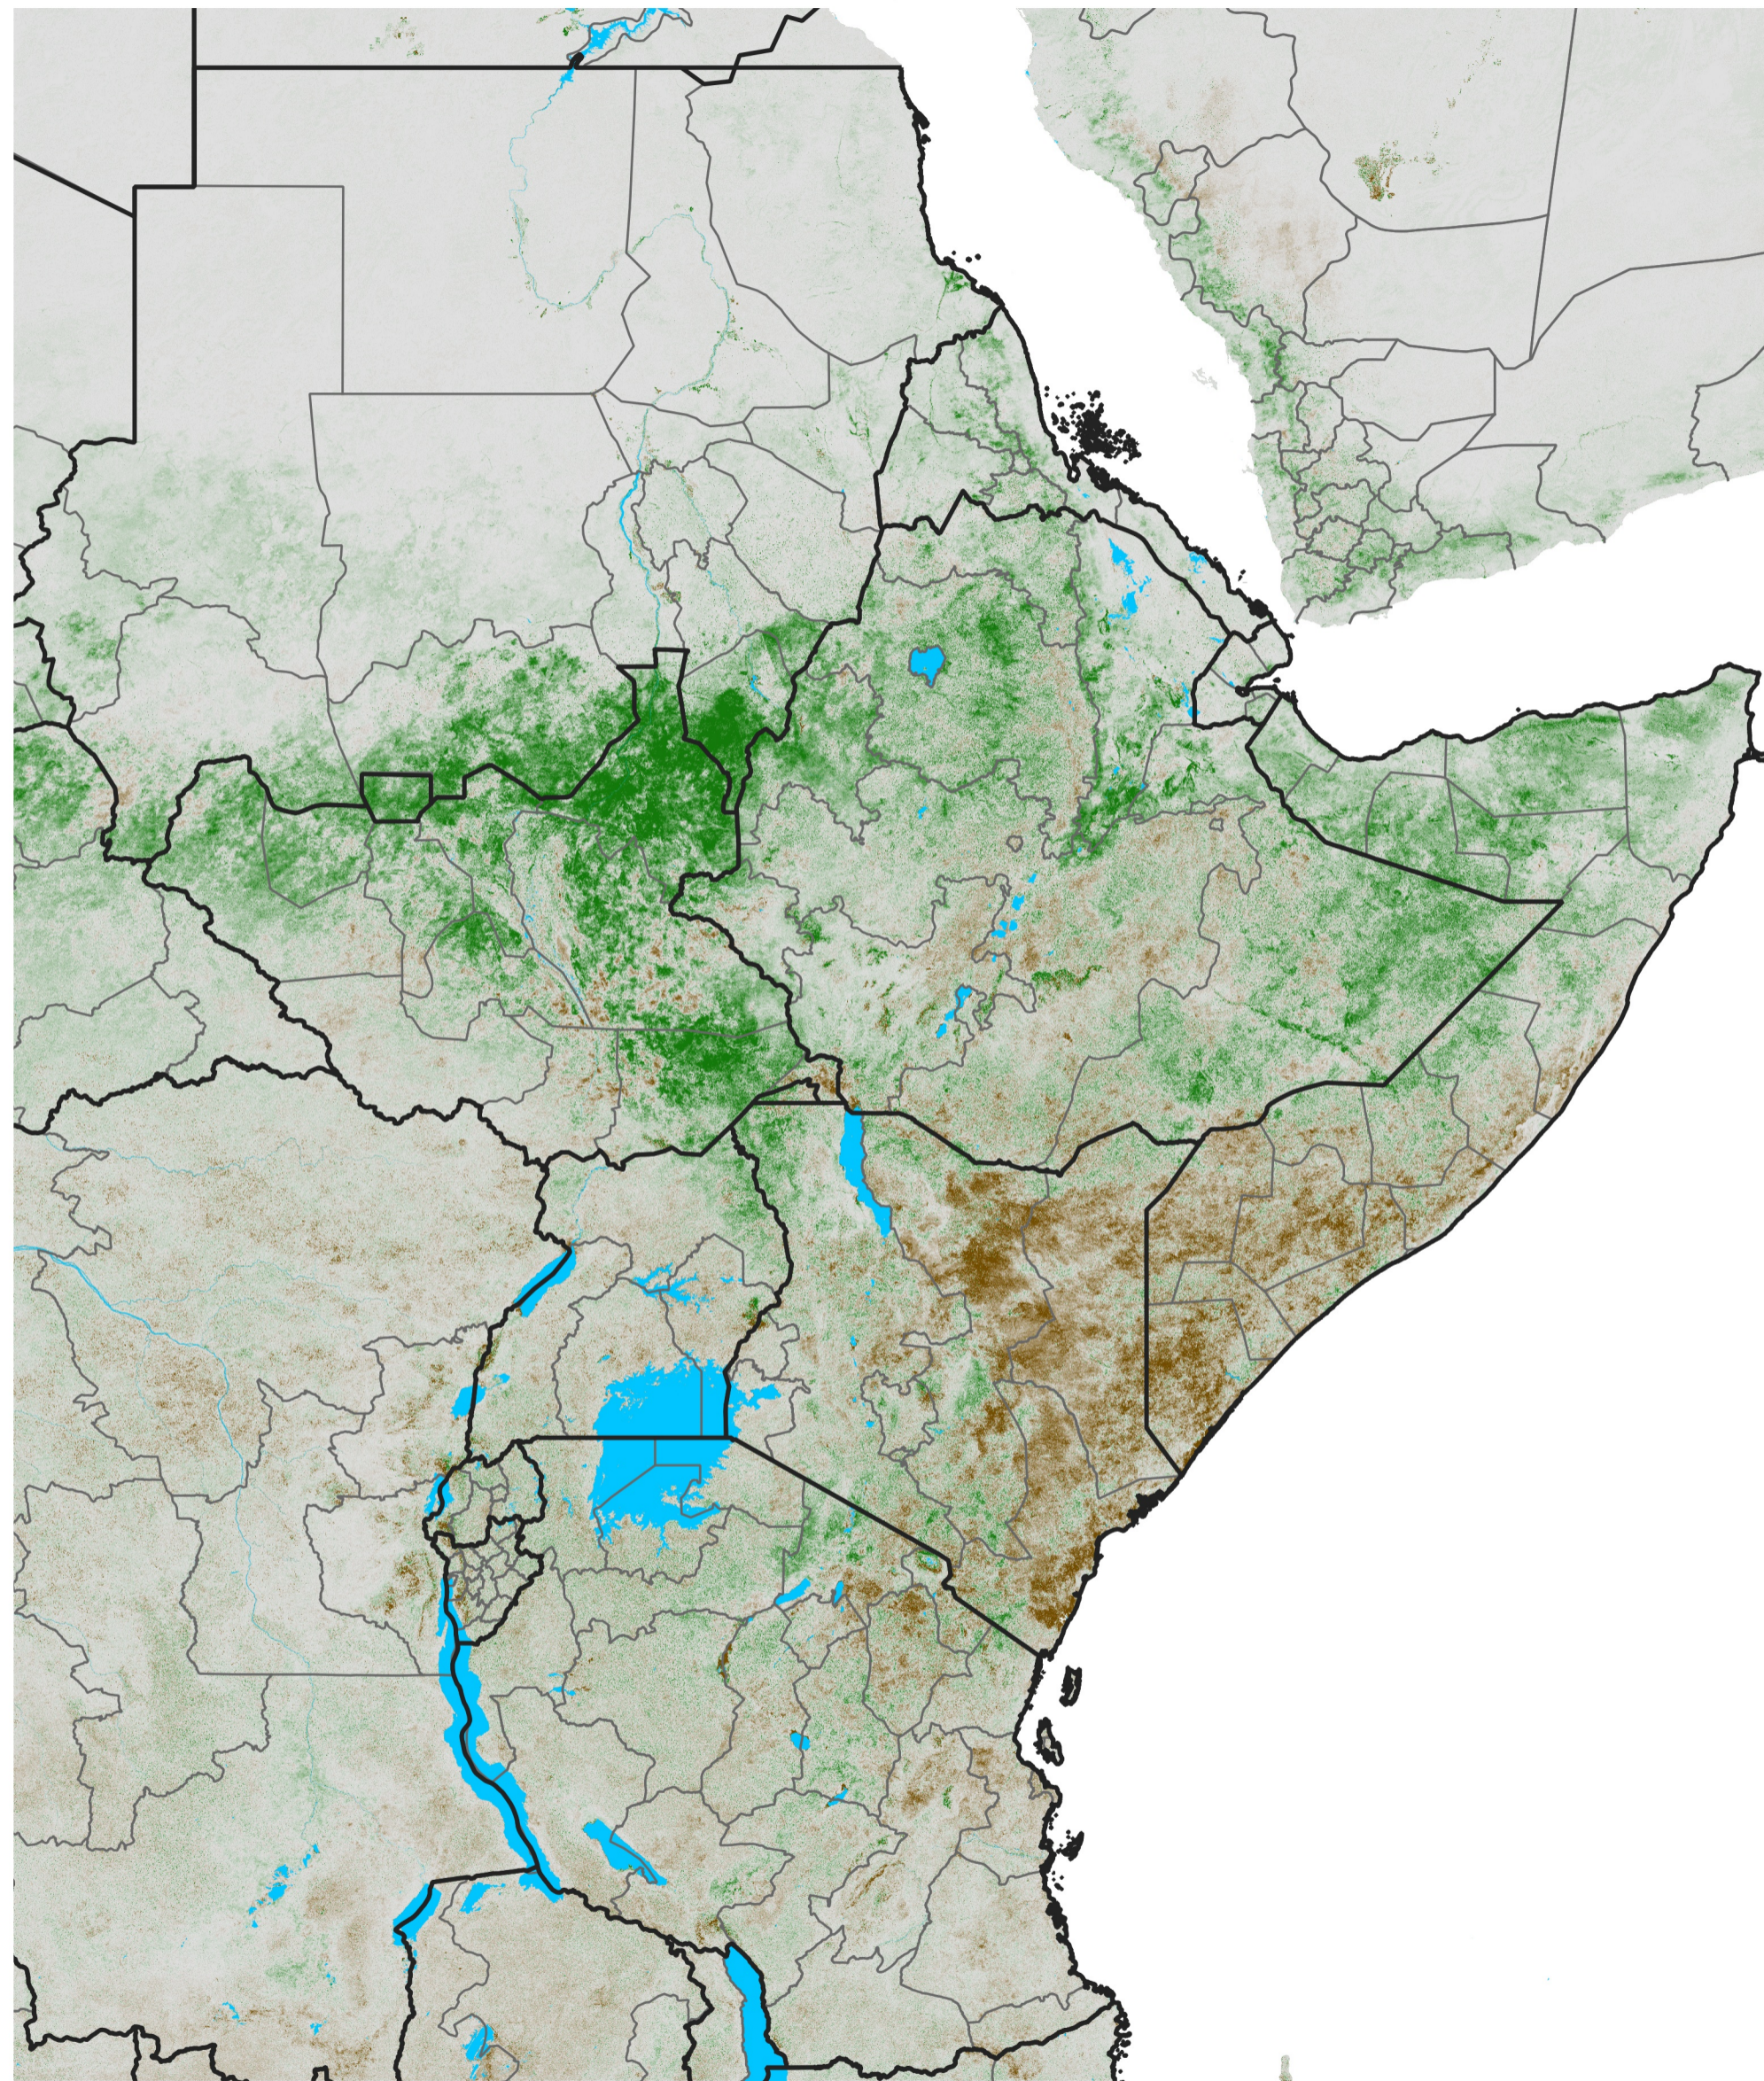

# East Africa NDVI Anomaly

2021 minus Mean (2012 - 2021)

Period 29 / May 16 - 25, 2021

## NDVI Anomaly

< -0.3   -0.2   -0.1   -0.05   0.05   0.1   0.2   >0.3

Negative

No Difference

Positive