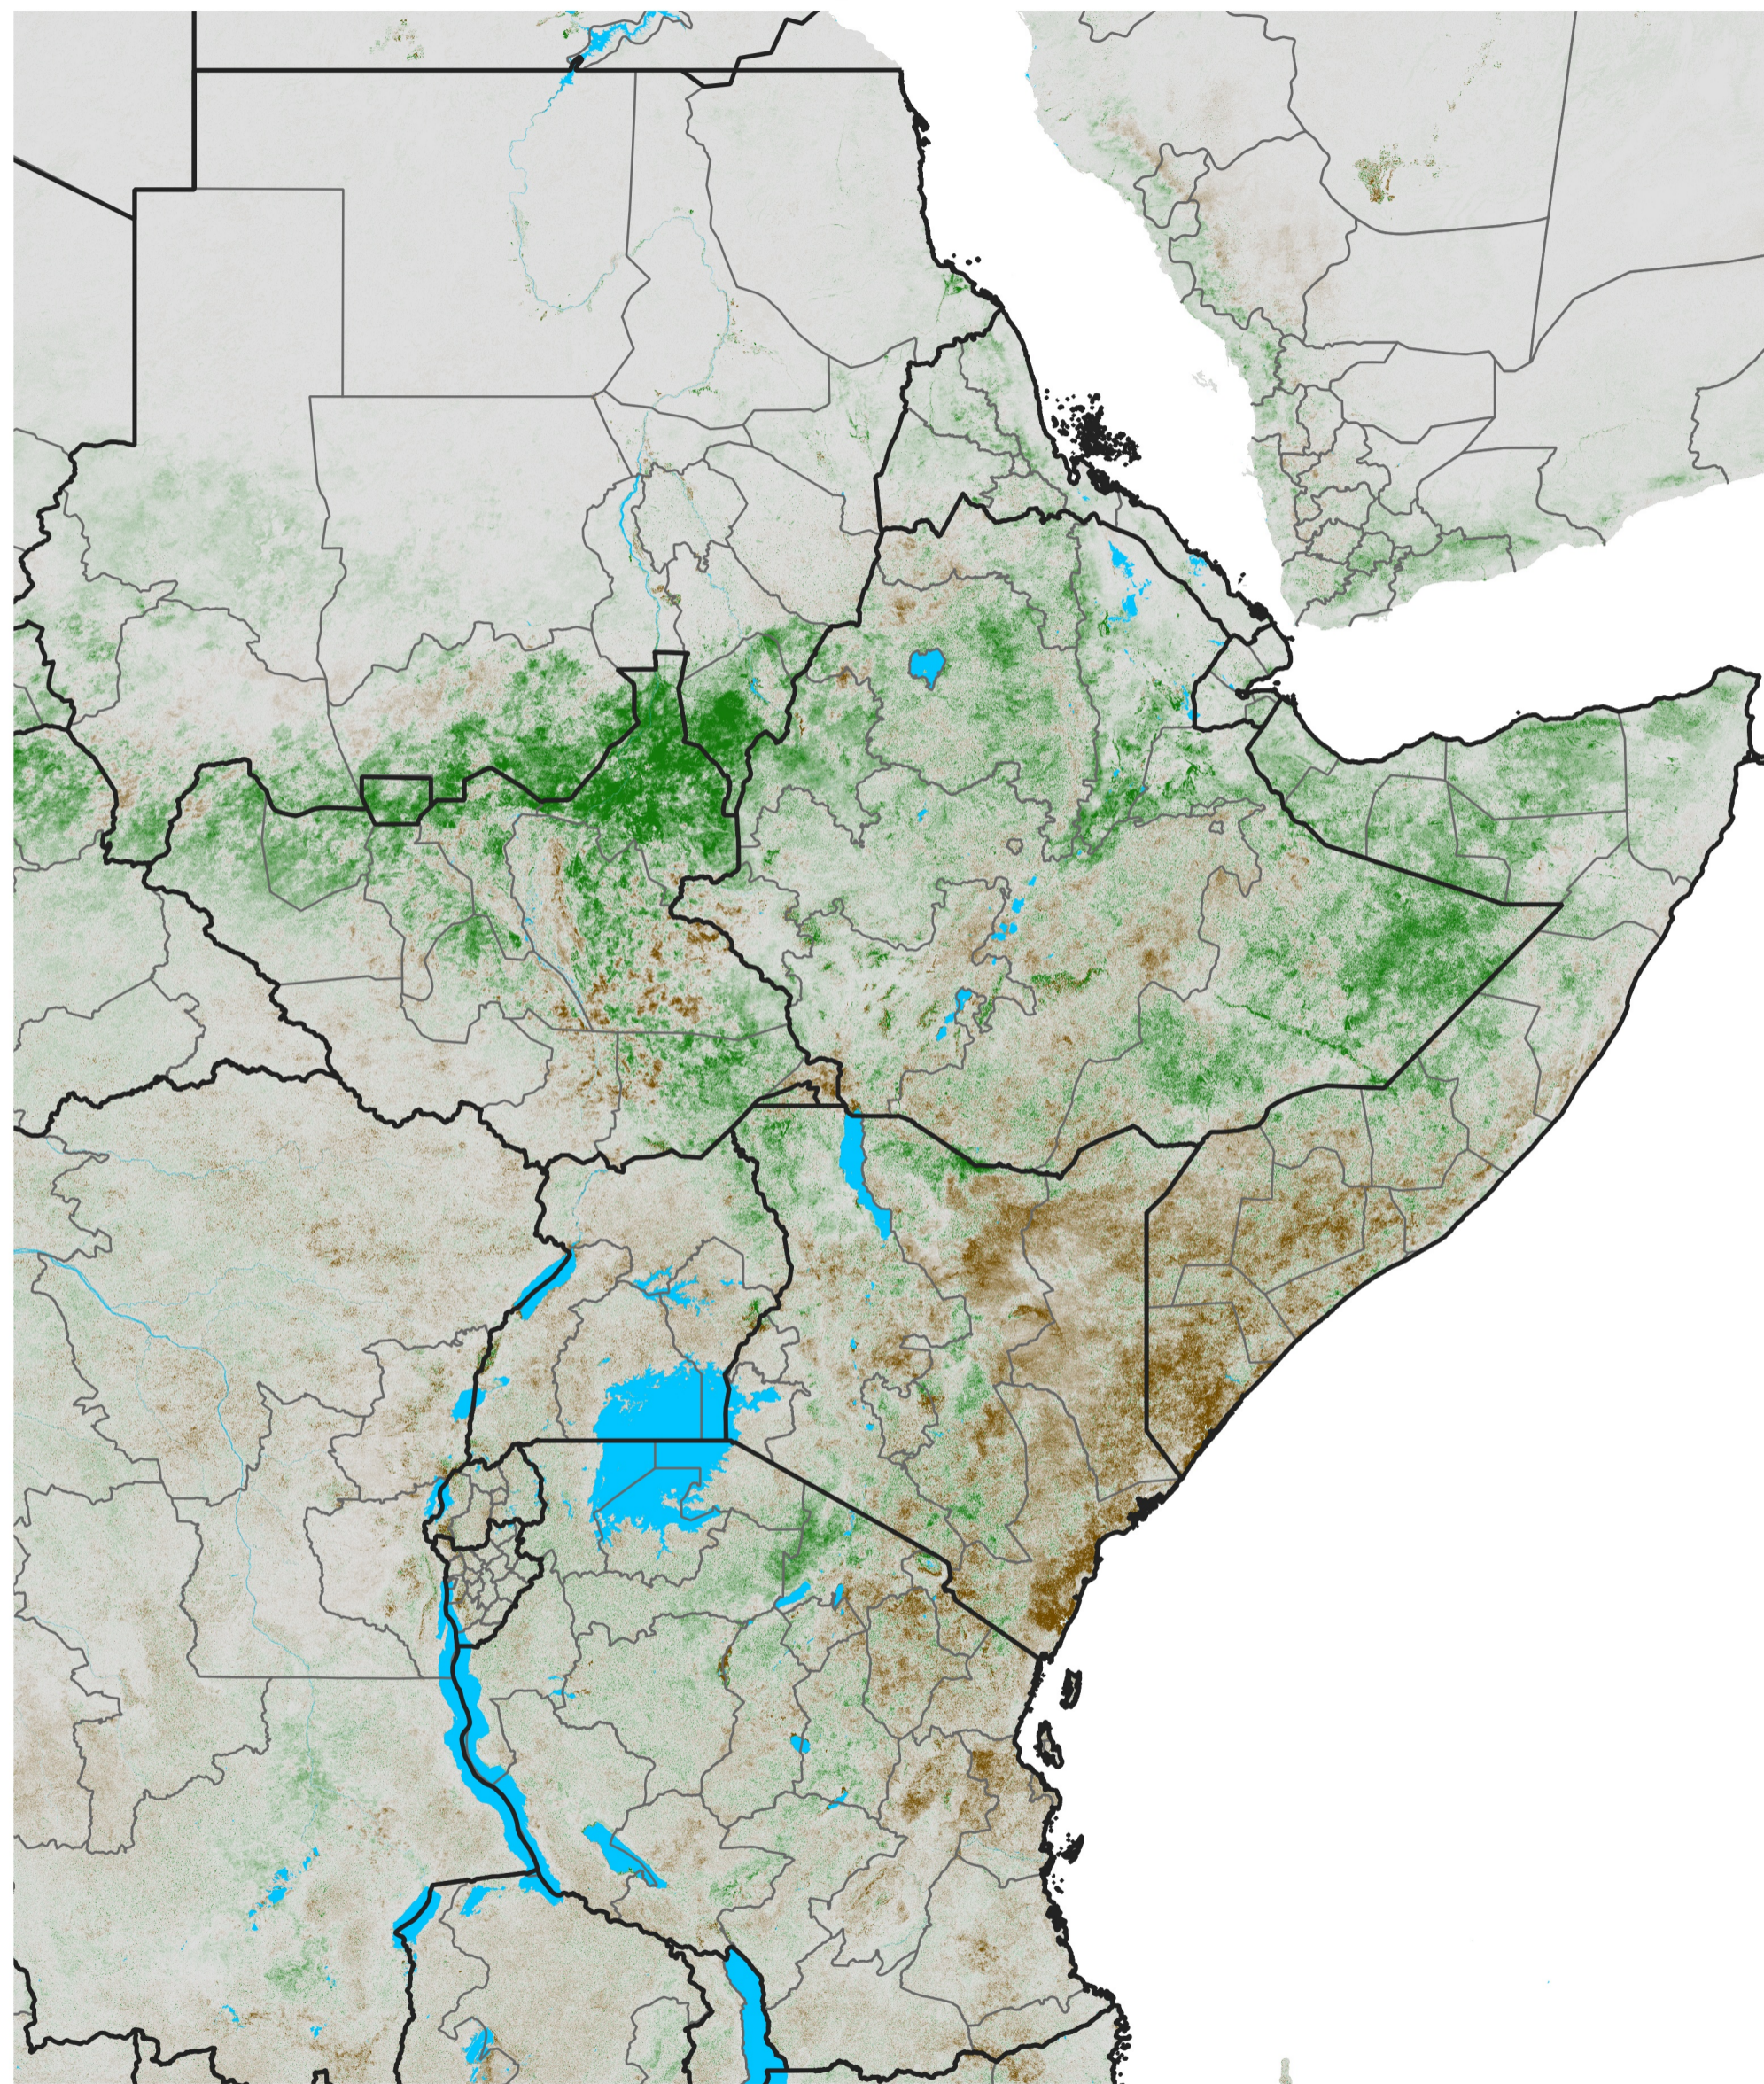

East Africa NDVI Anomaly

2021 minus Mean (2012 - 2021)

Period 32 / Jun 01 - 10, 2021

NDVI Anomaly

< -0.3 -0.2 -0.1 -0.05 0.05 0.1 0.2 >0.3

Negative

No Difference

Positive