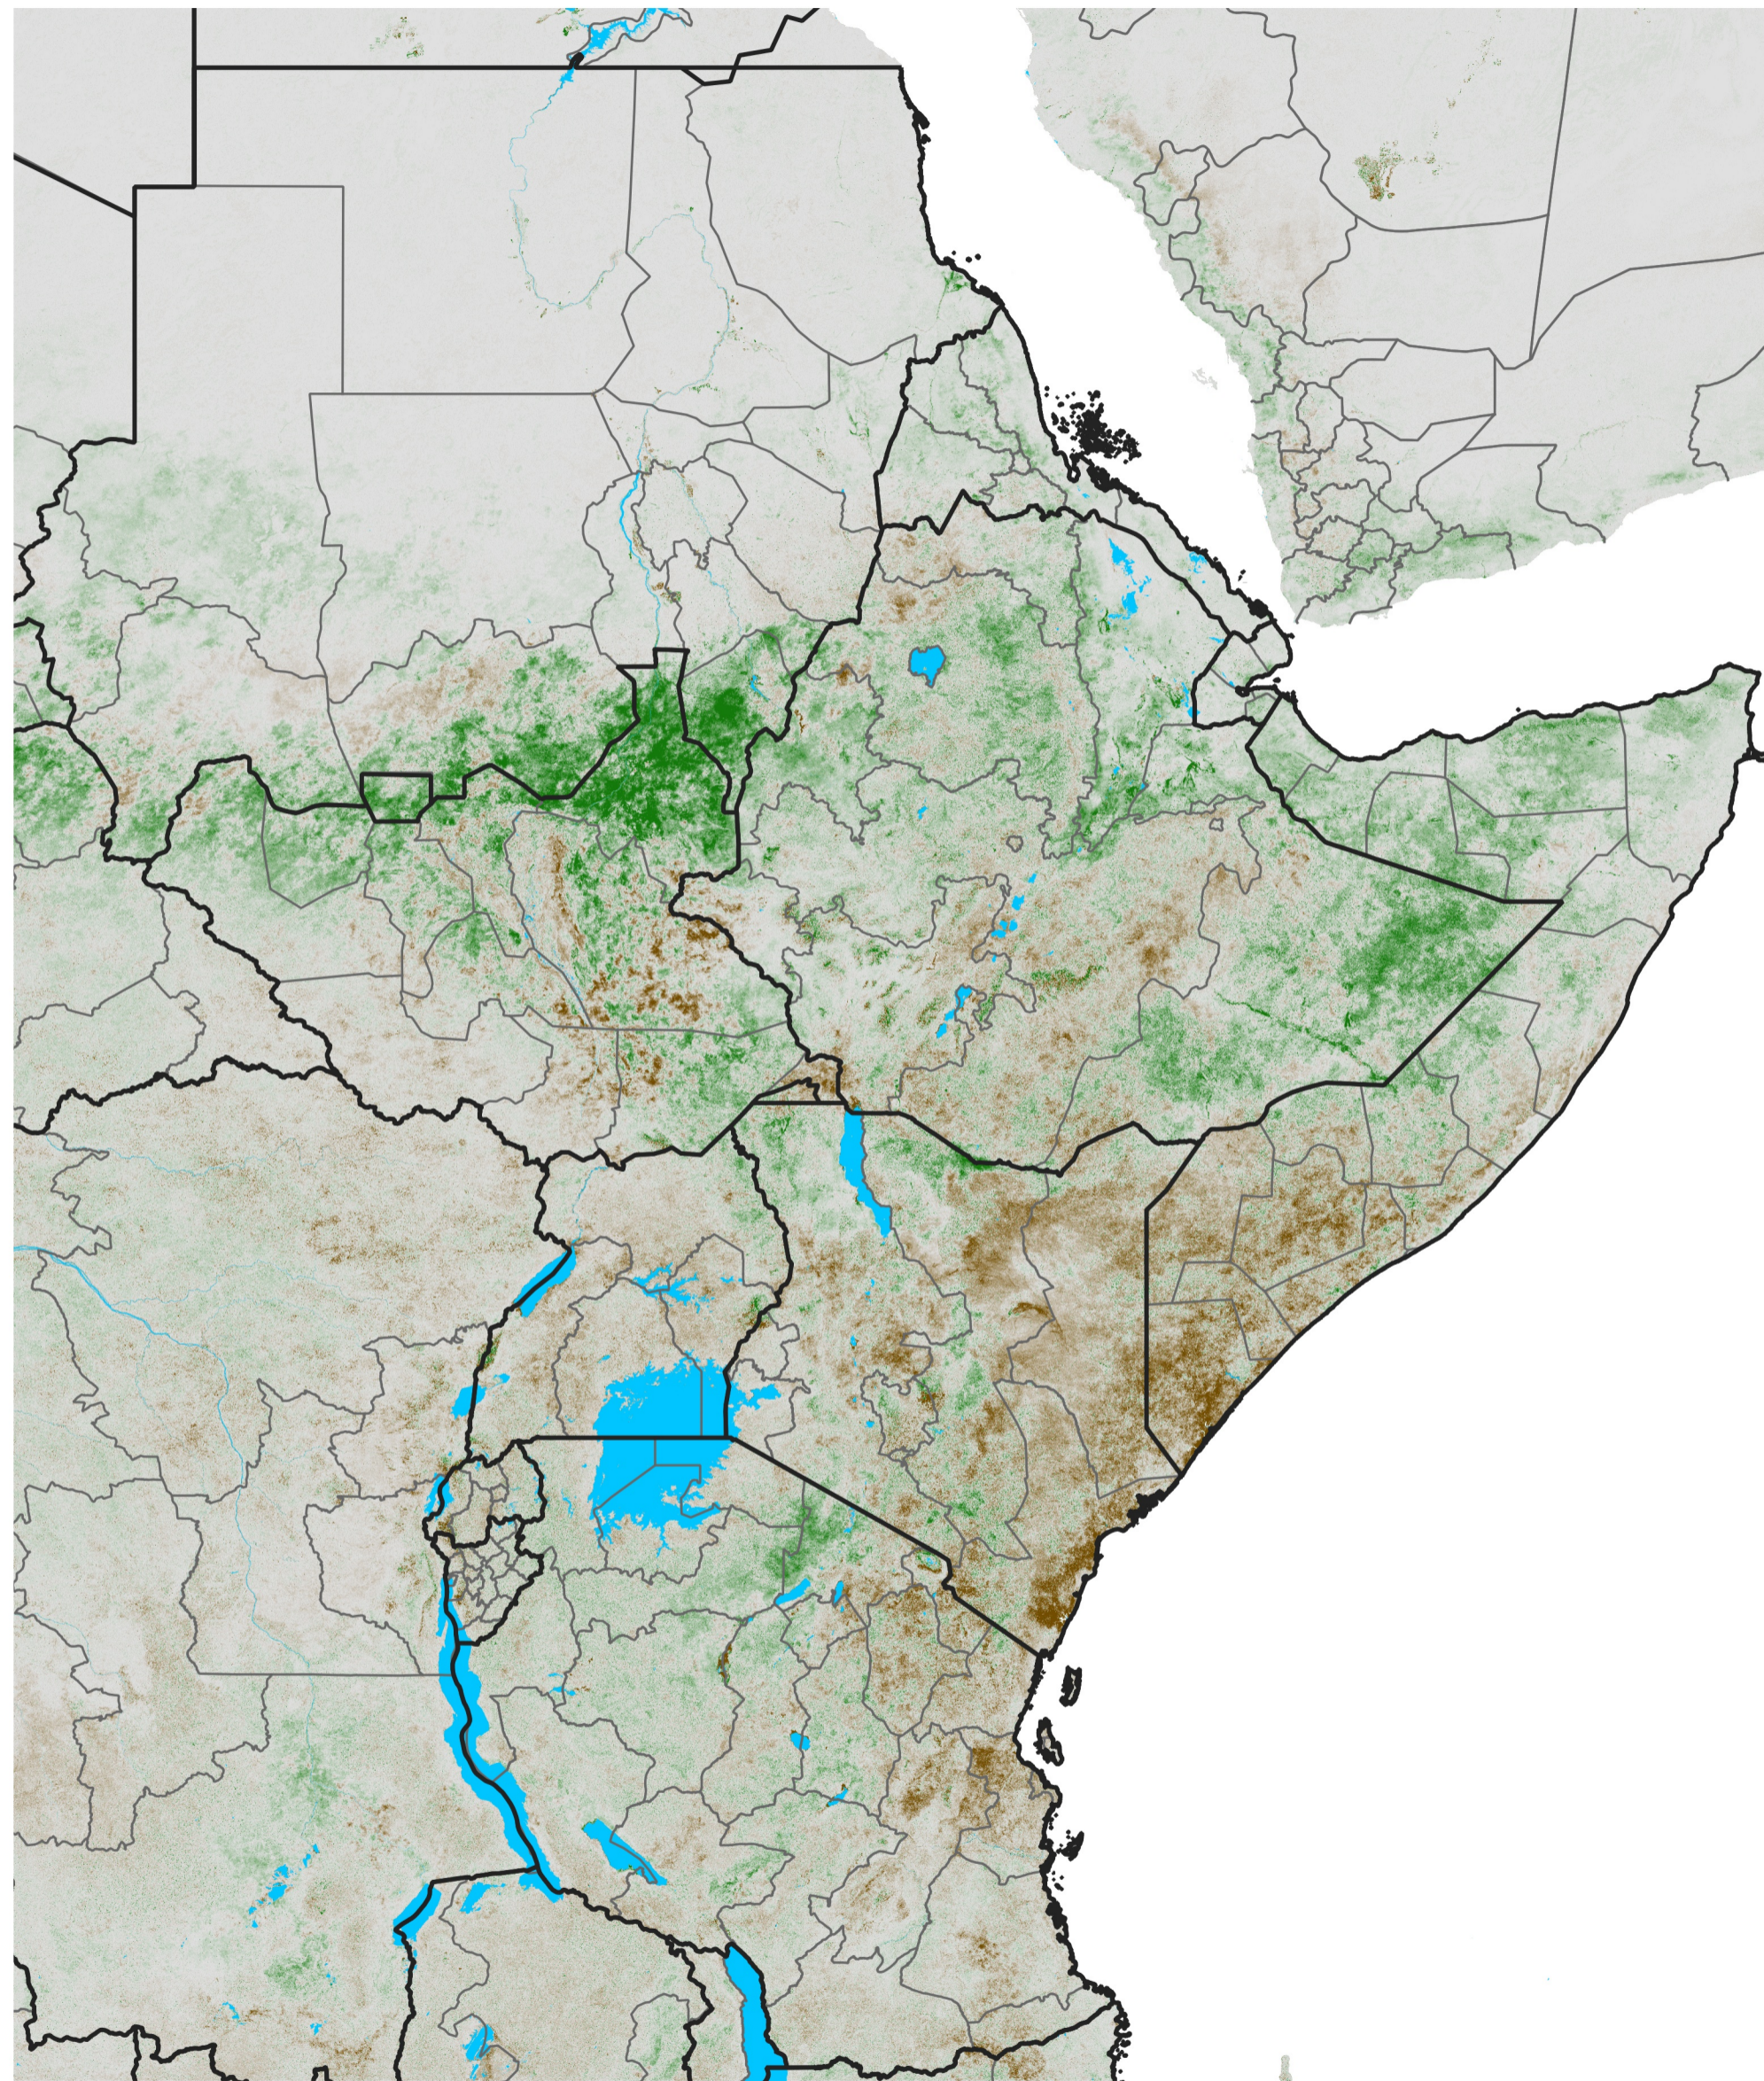

East Africa NDVI Anomaly

2021 minus Mean (2012 - 2021)

Period 33 / Jun 06 - 15, 2021

NDVI Anomaly

< -0.3 -0.2 -0.1 -0.05 0.05 0.1 0.2 >0.3

Negative

No Difference

Positive