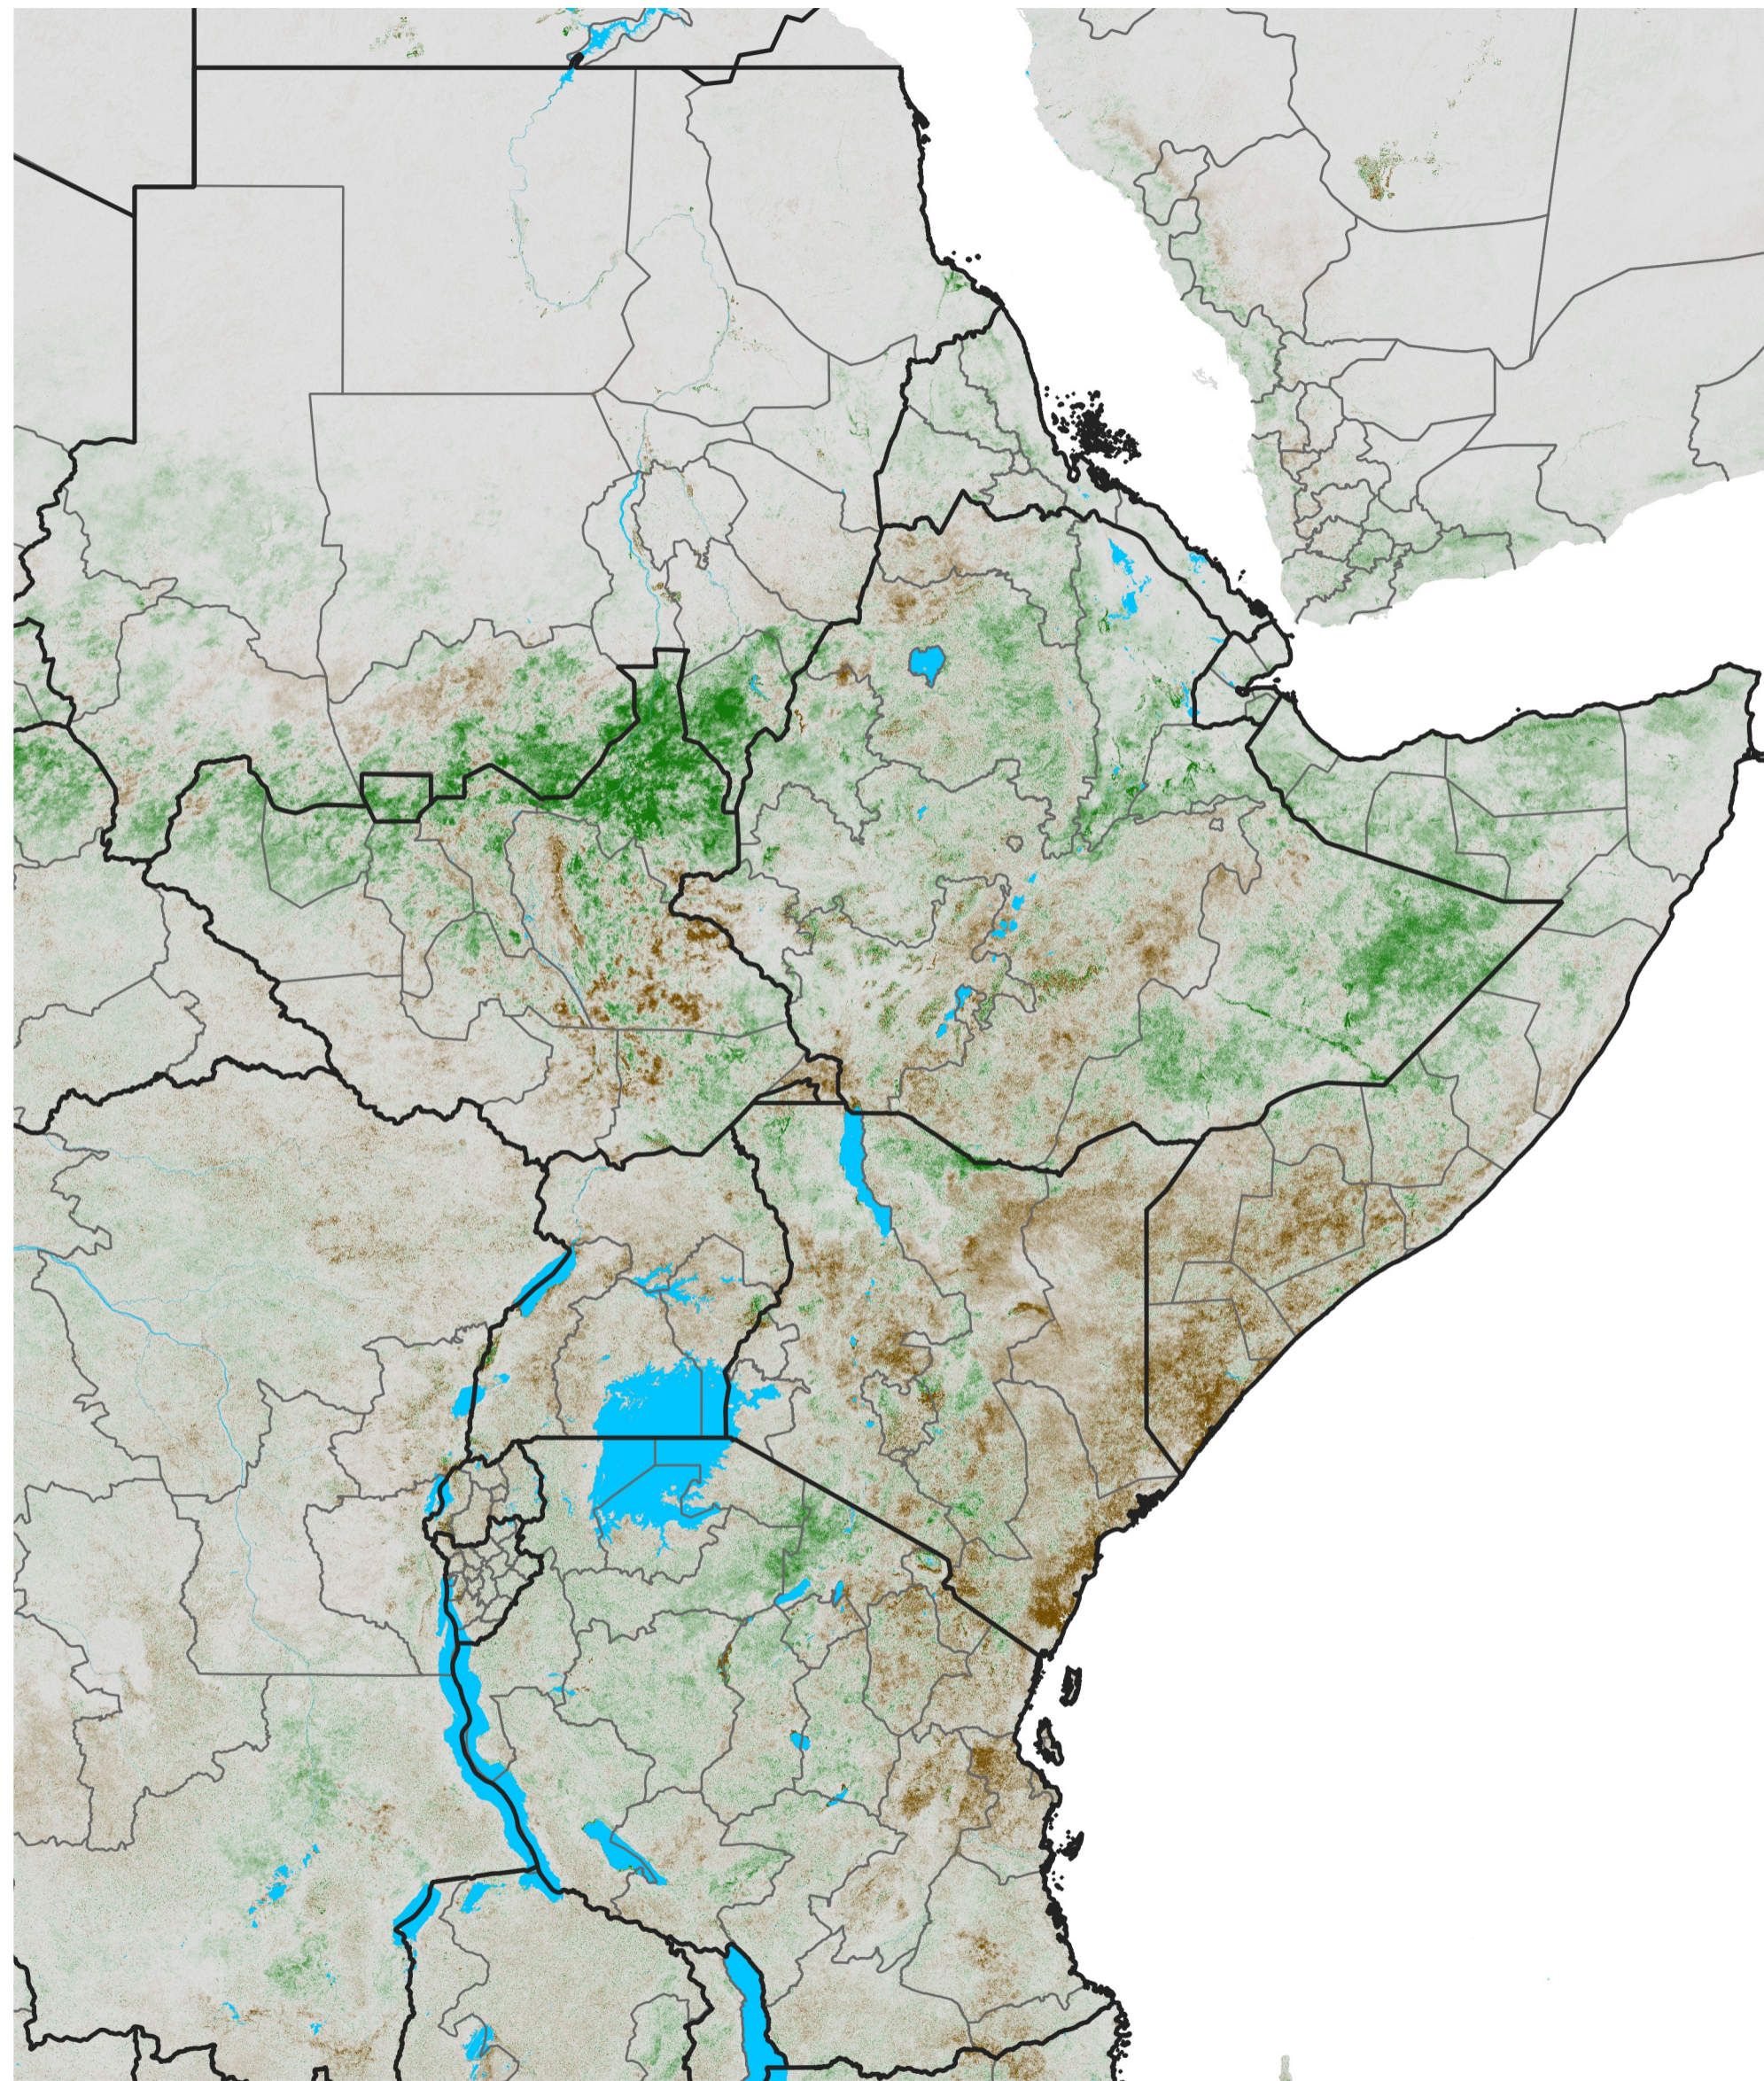

# East Africa NDVI Anomaly

2021 minus Mean (2012 - 2021)

Period 34 / Jun 11 - 20, 2021

## NDVI Anomaly

< -0.3   -0.2   -0.1   -0.05   0.05   0.1   0.2   >0.3

Negative

No Difference

Positive