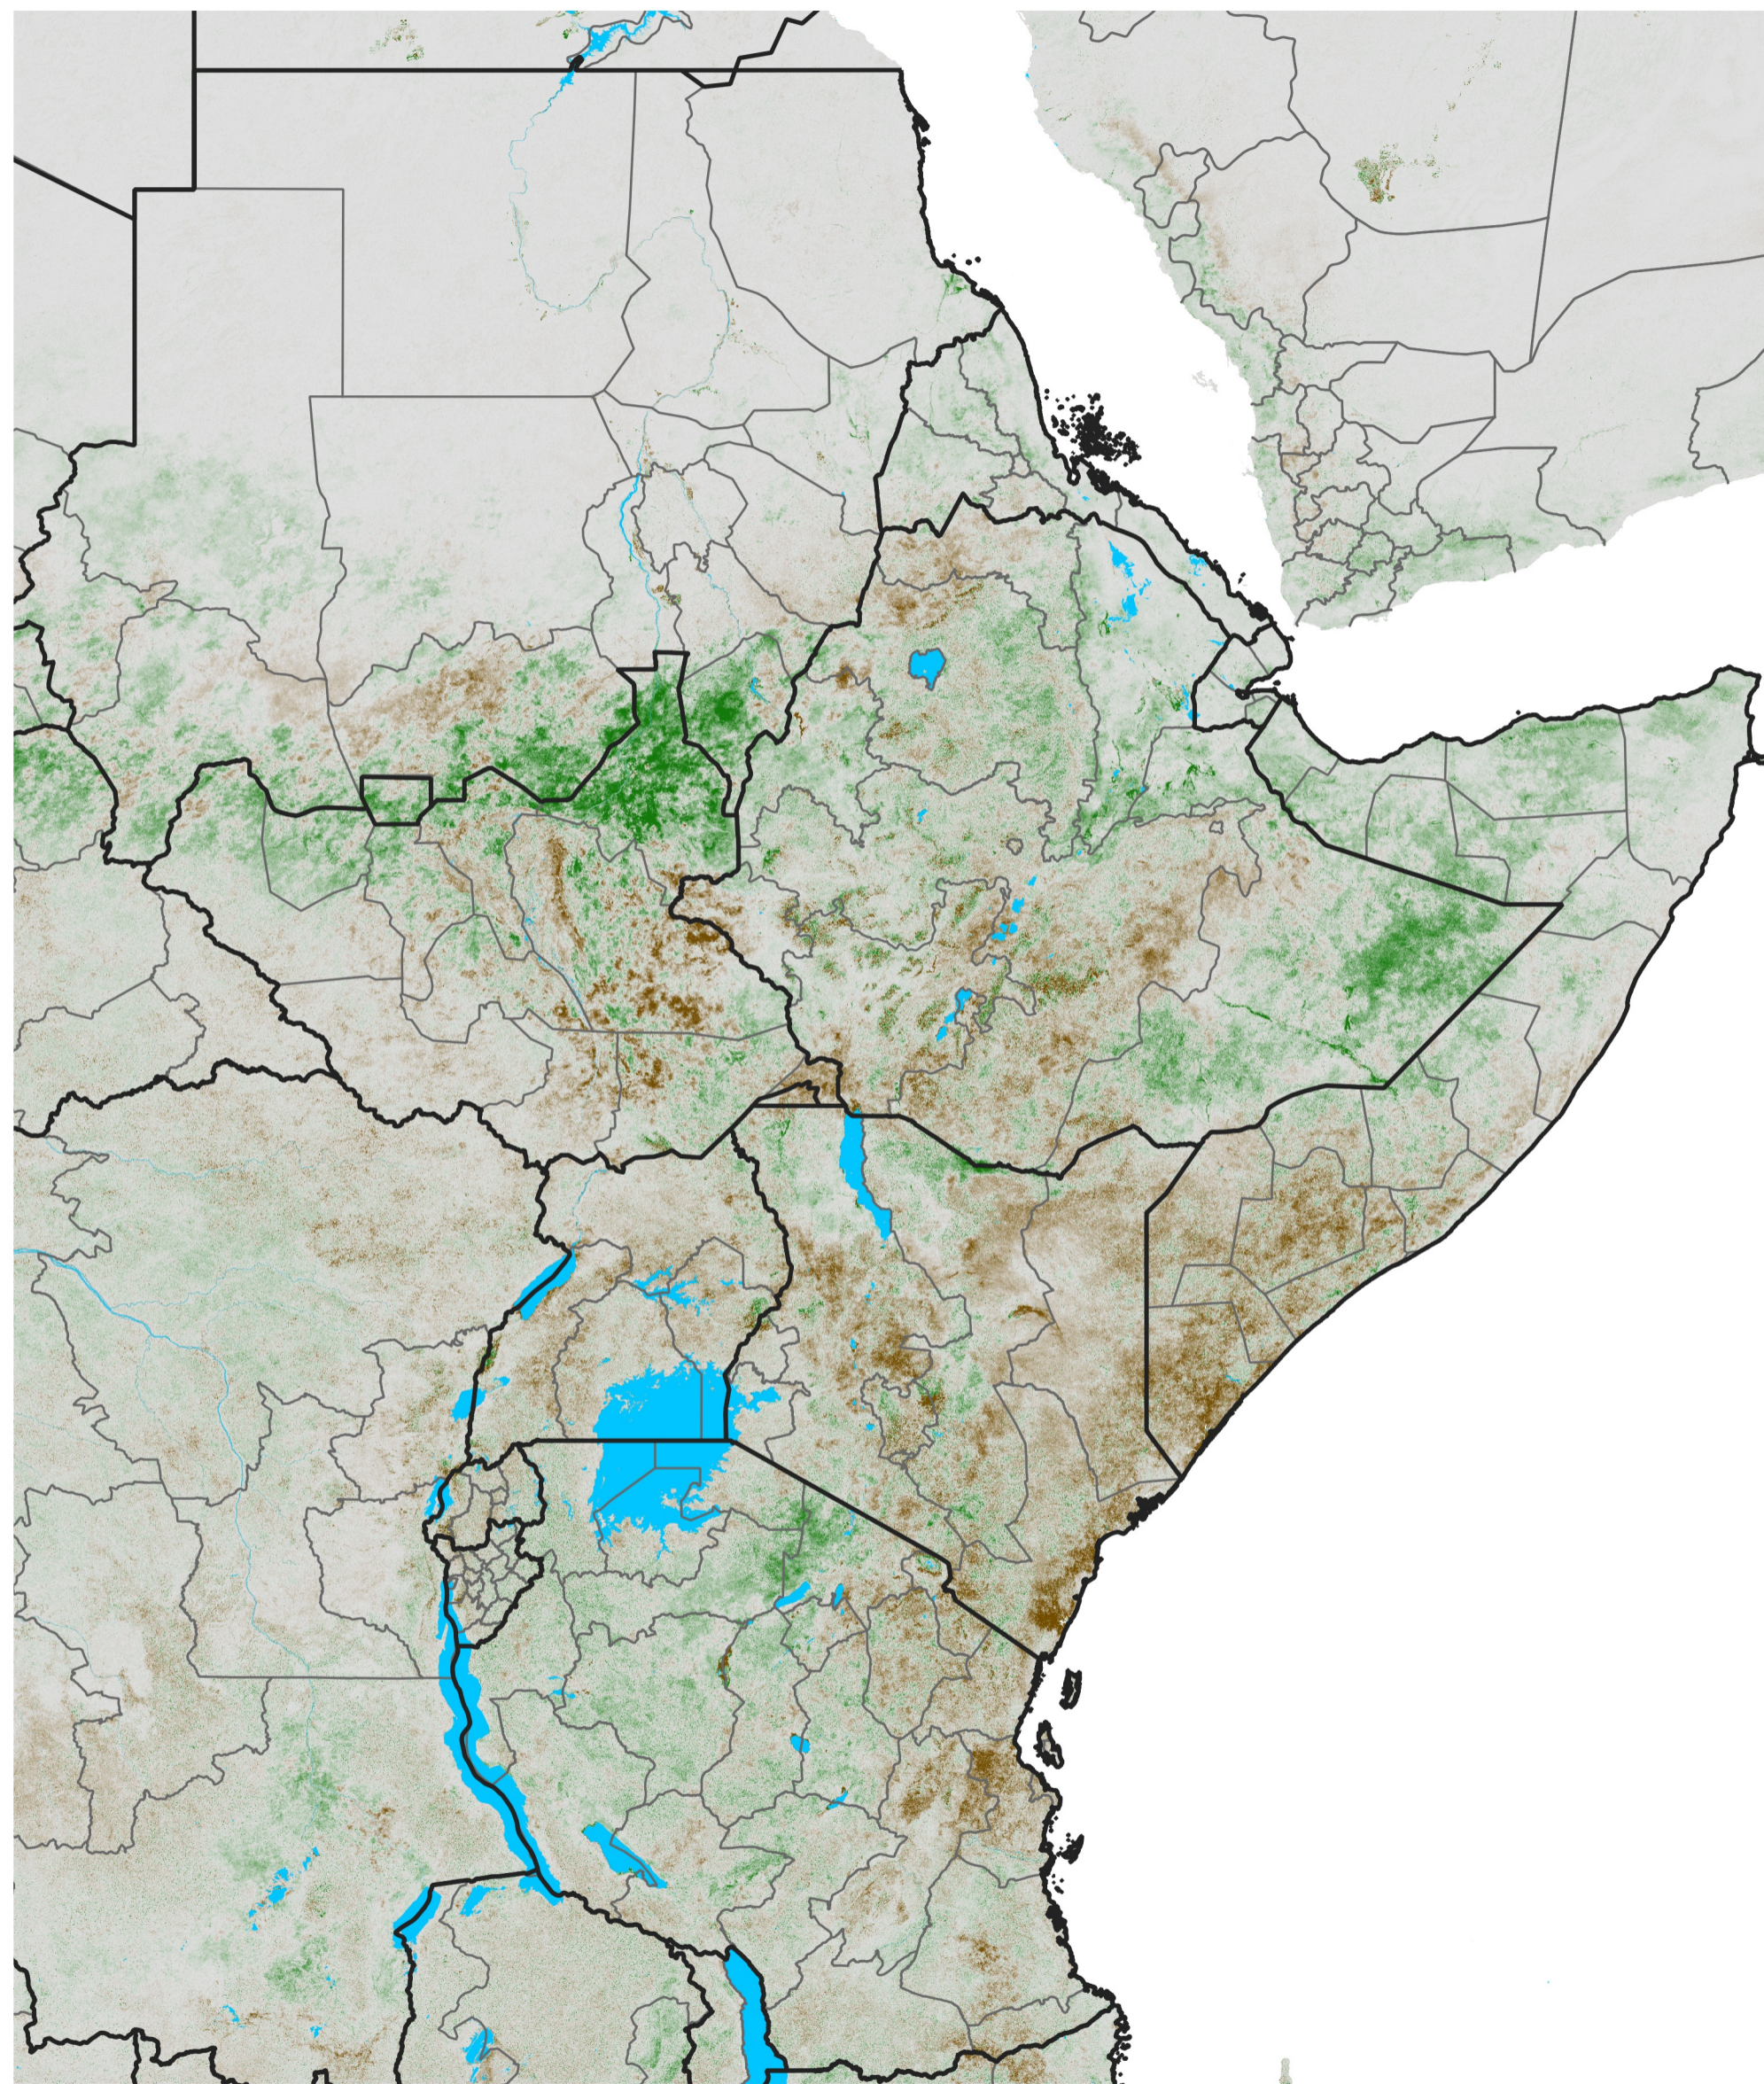

East Africa NDVI Anomaly

2021 minus Mean (2012 - 2021)

Period 35 / Jun 16 - 25, 2021

NDVI Anomaly

< -0.3 -0.2 -0.1 -0.05 0.05 0.1 0.2 >0.3

Negative

No Difference

Positive