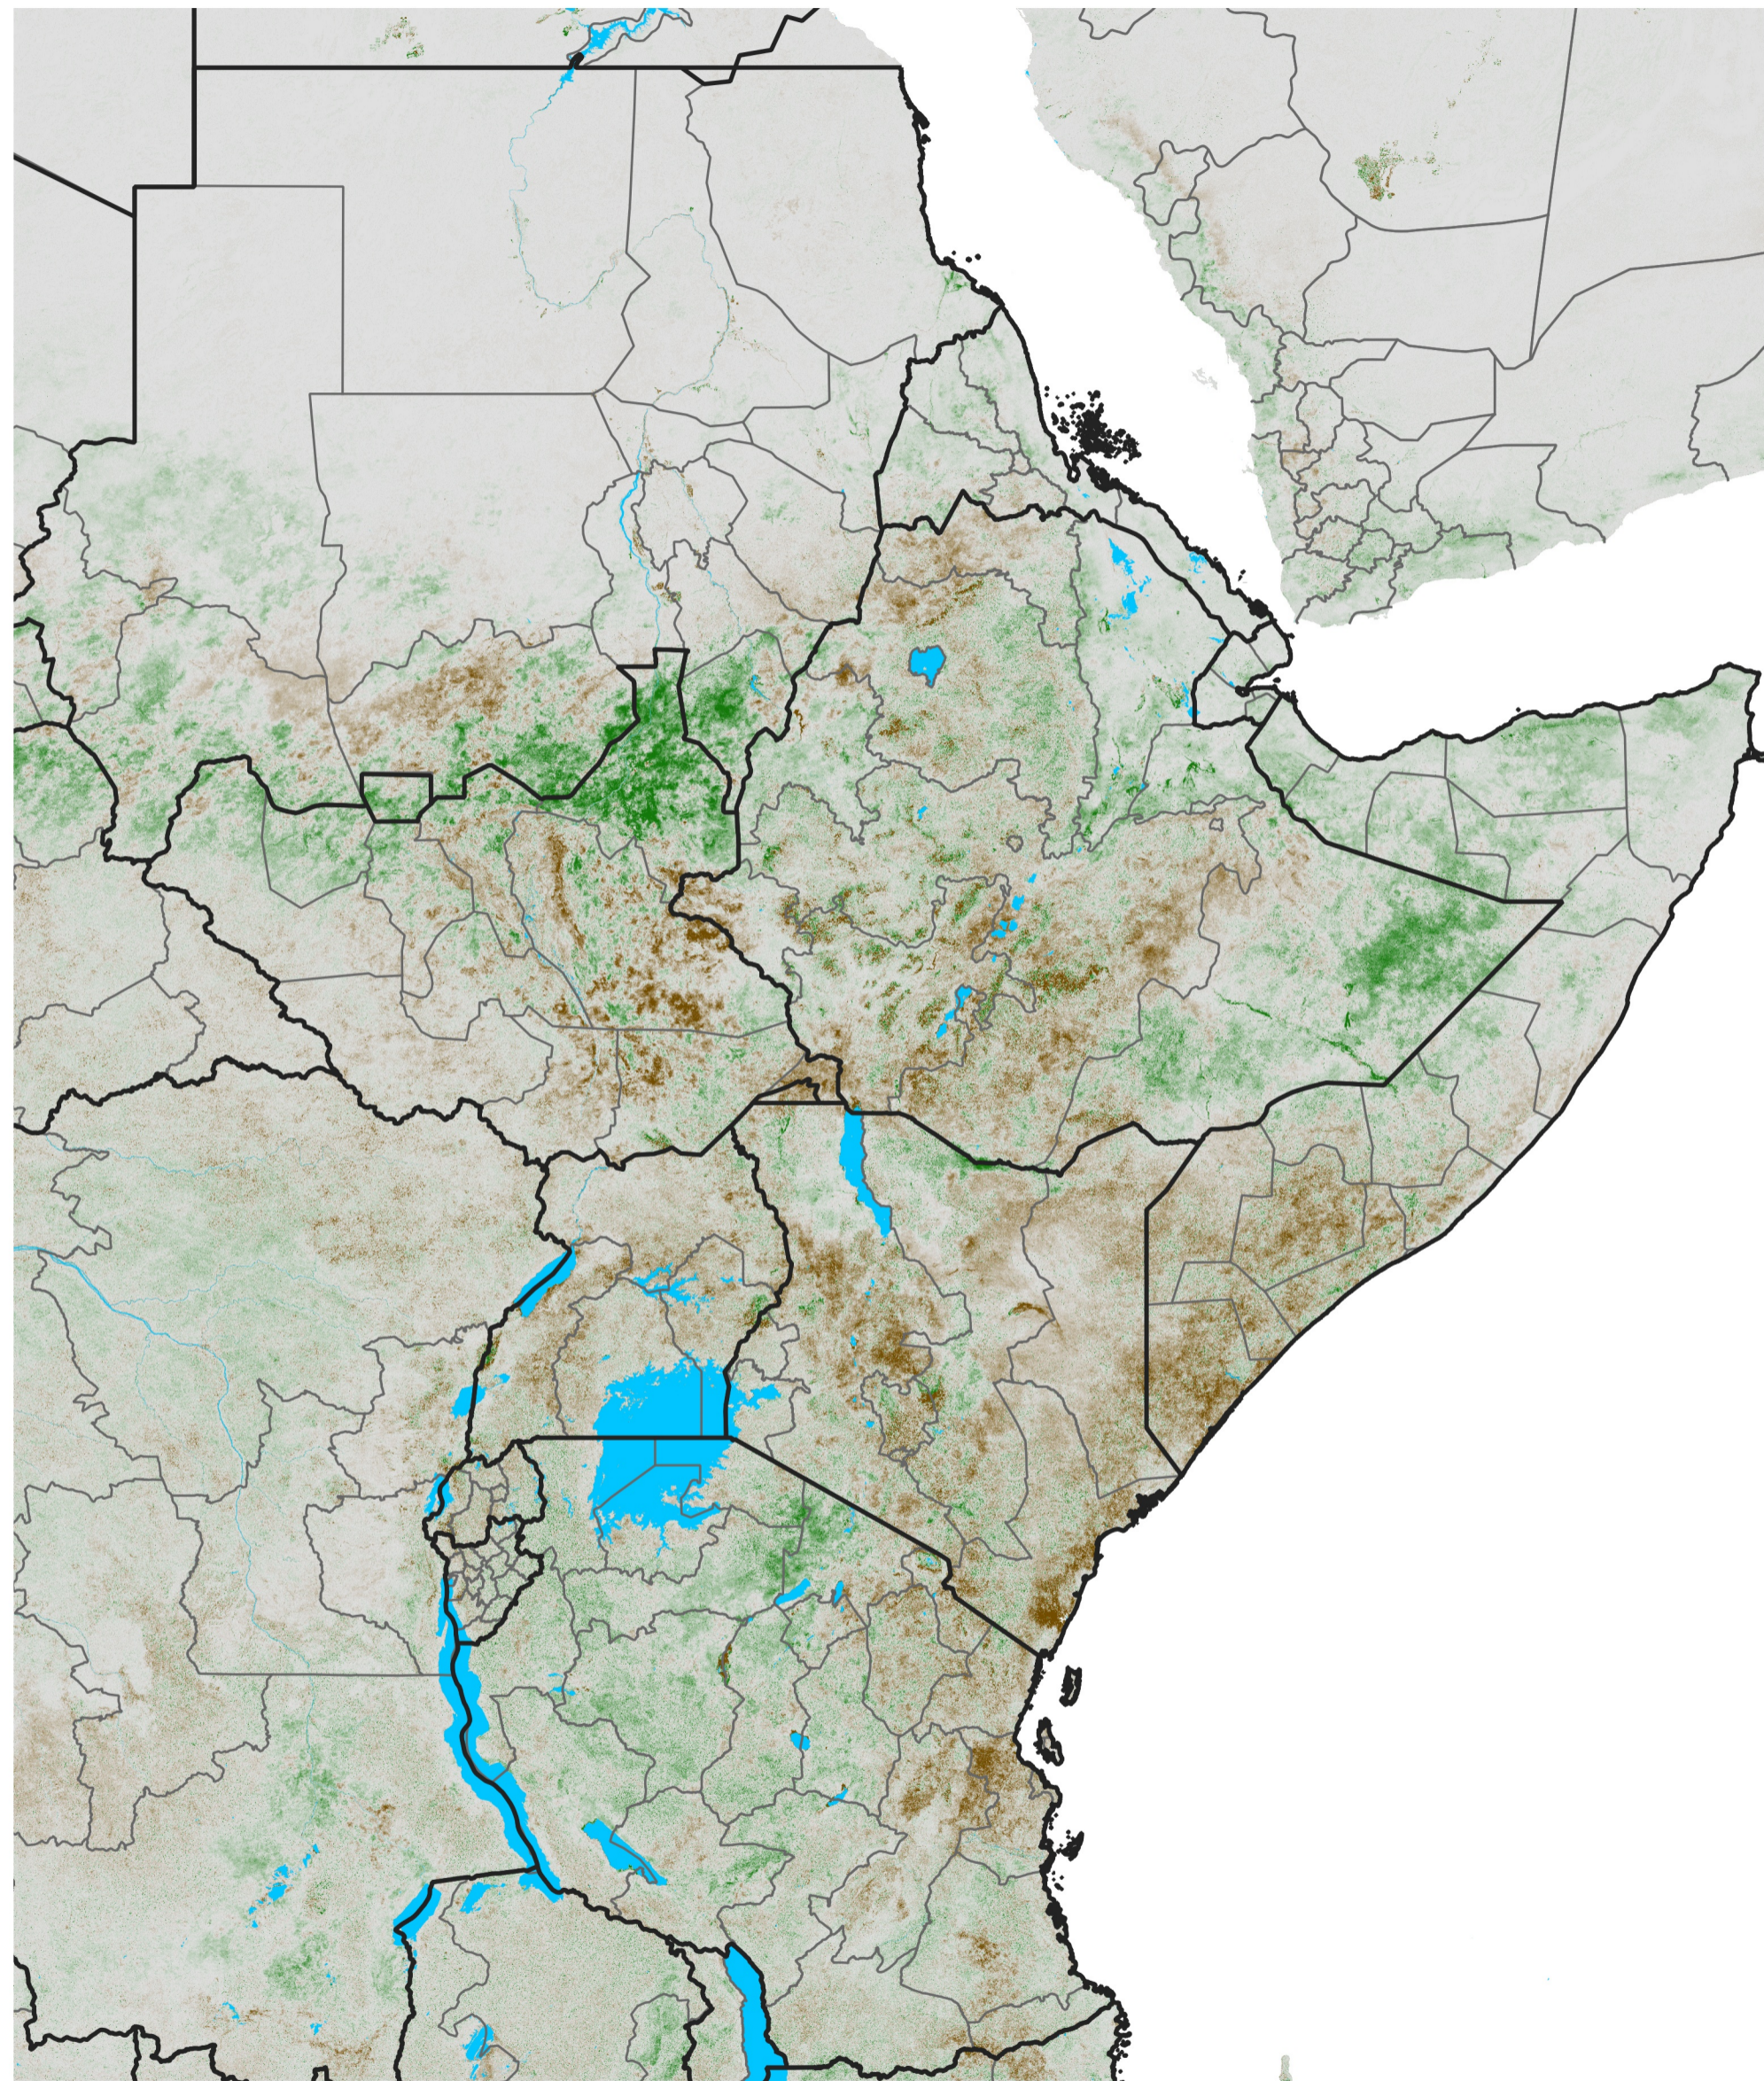

# East Africa NDVI Anomaly

2021 minus Mean (2012 - 2021)

Period 36 / Jun 21 - 30, 2021

## NDVI Anomaly

< -0.3   -0.2   -0.1   -0.05   0.05   0.1   0.2   >0.3

Negative

No Difference

Positive