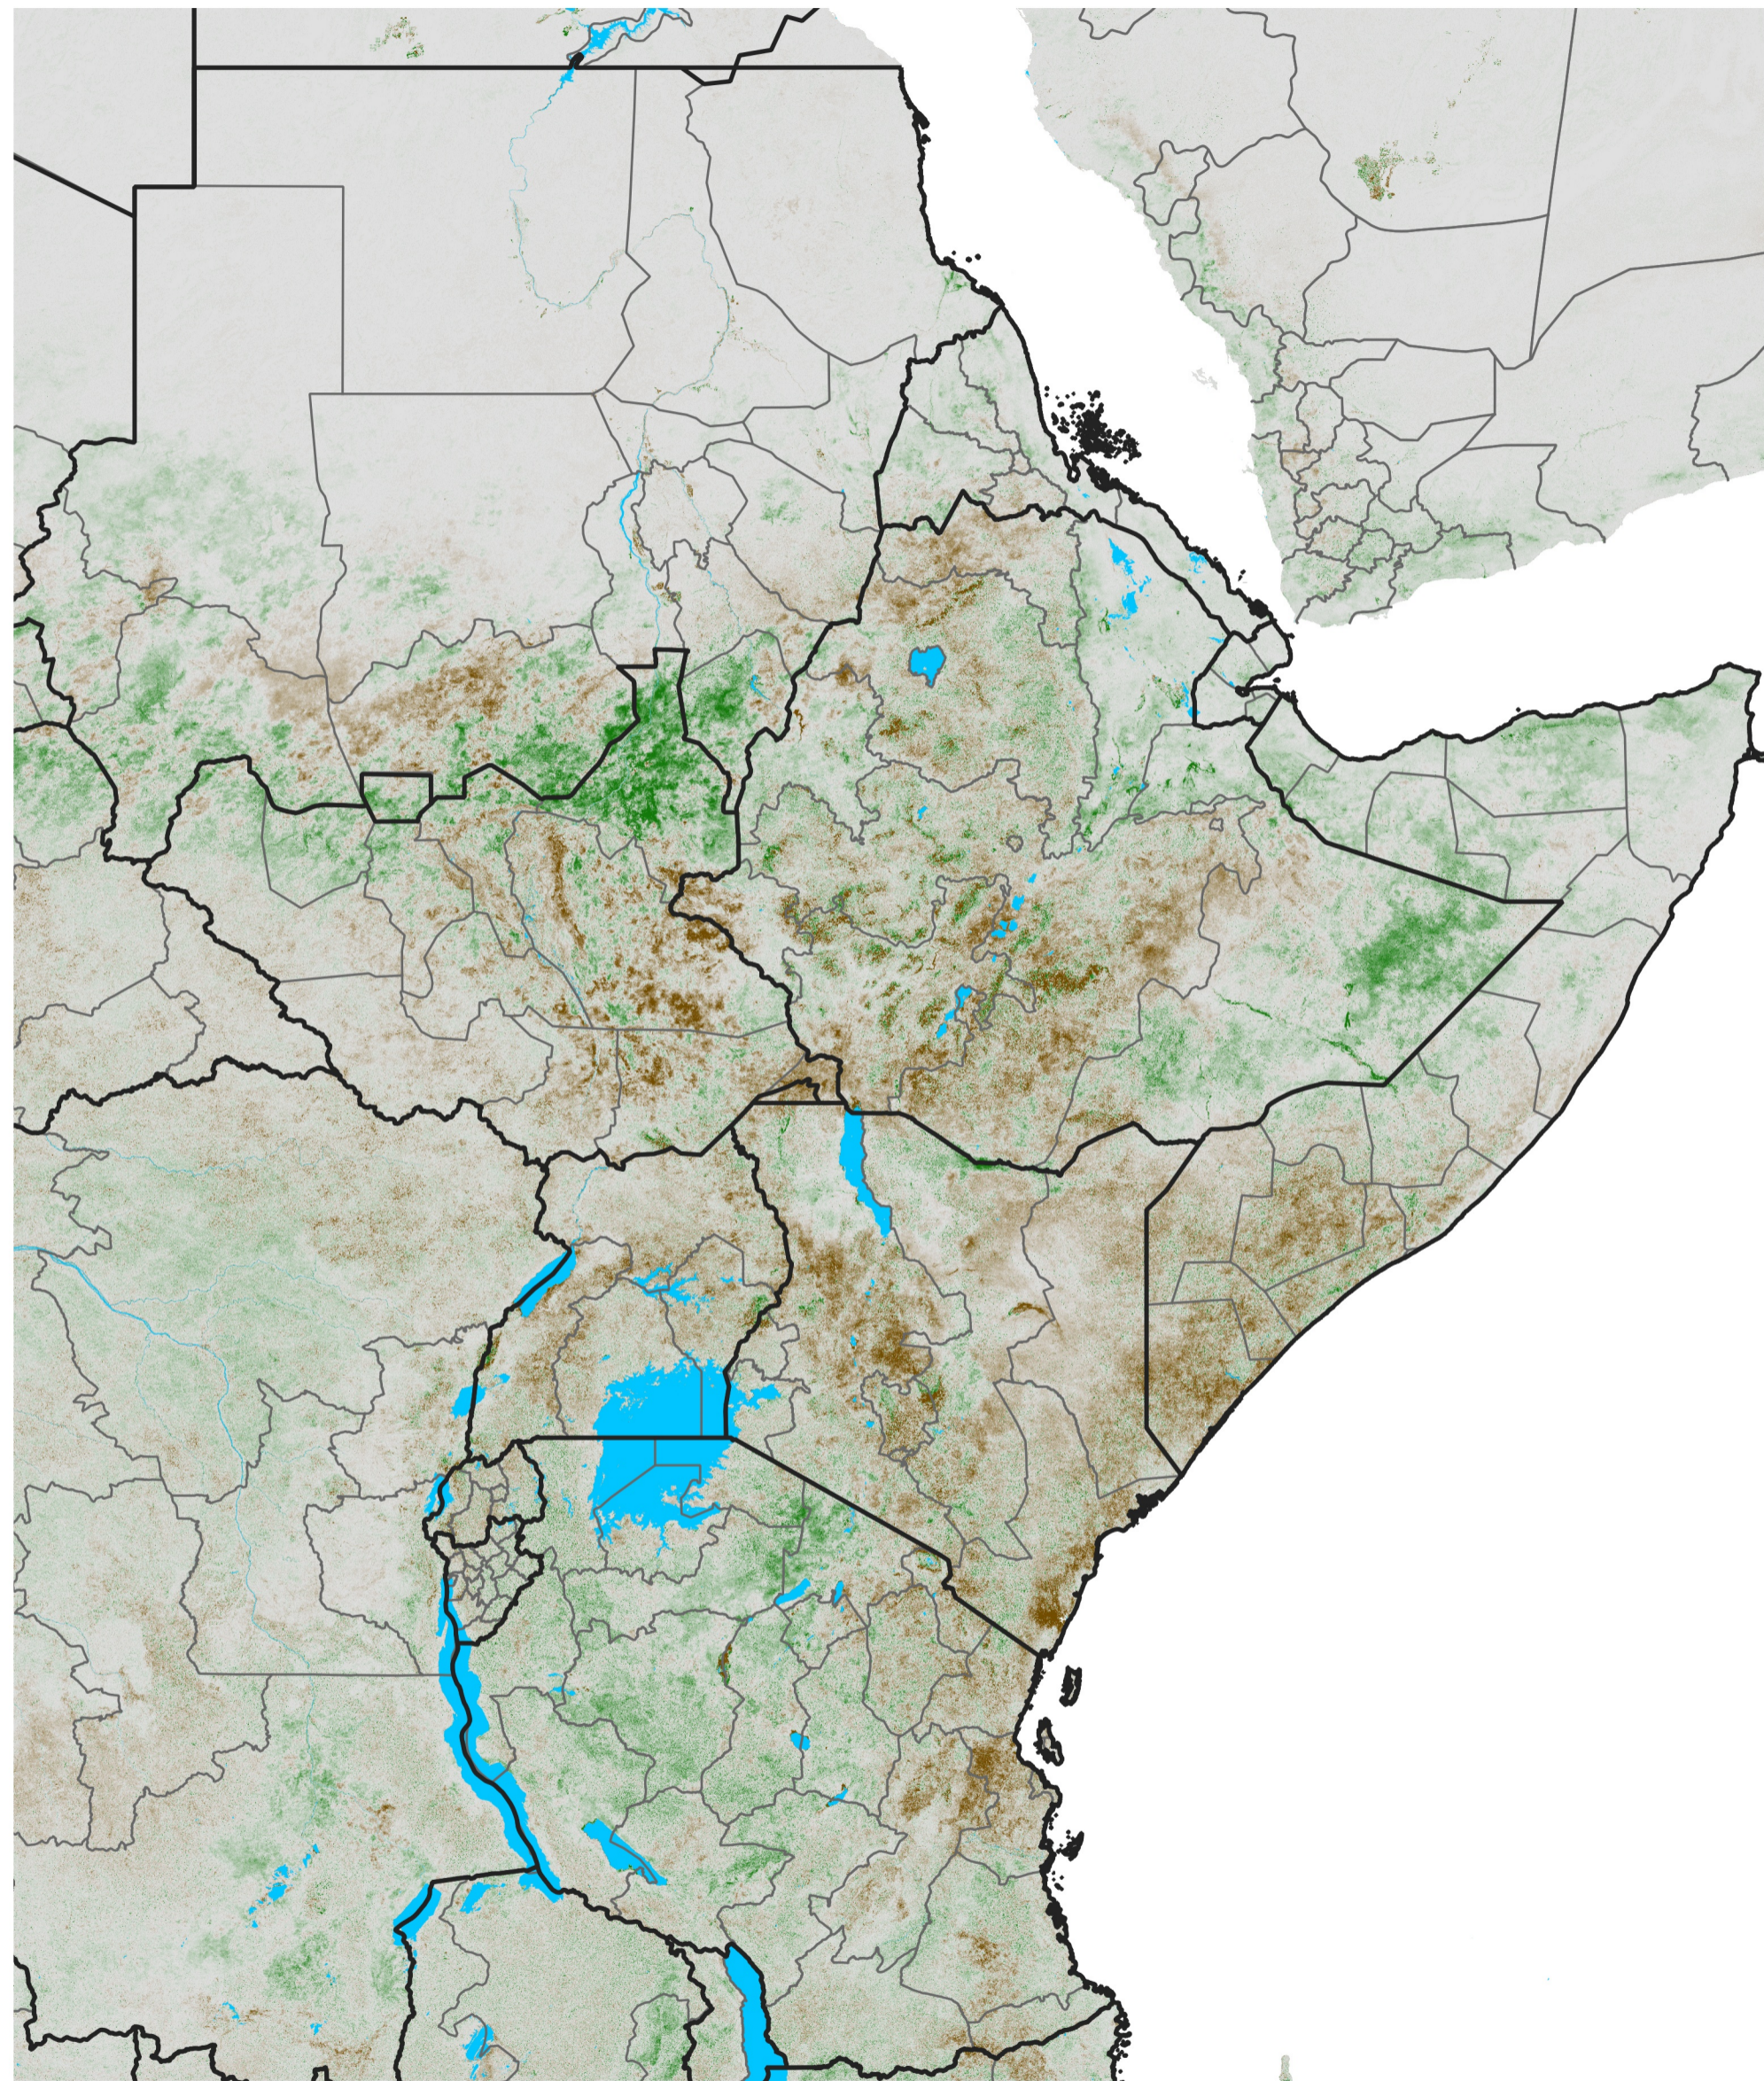

East Africa NDVI Anomaly

2021 minus Mean (2012 - 2021)

Period 37 / Jun 26 - Jul 05, 2021

NDVI Anomaly

<math>< -0.3</math> -0.2 -0.1 -0.05 0.05 0.1 0.2 > 0.3

Negative

No Difference

Positive