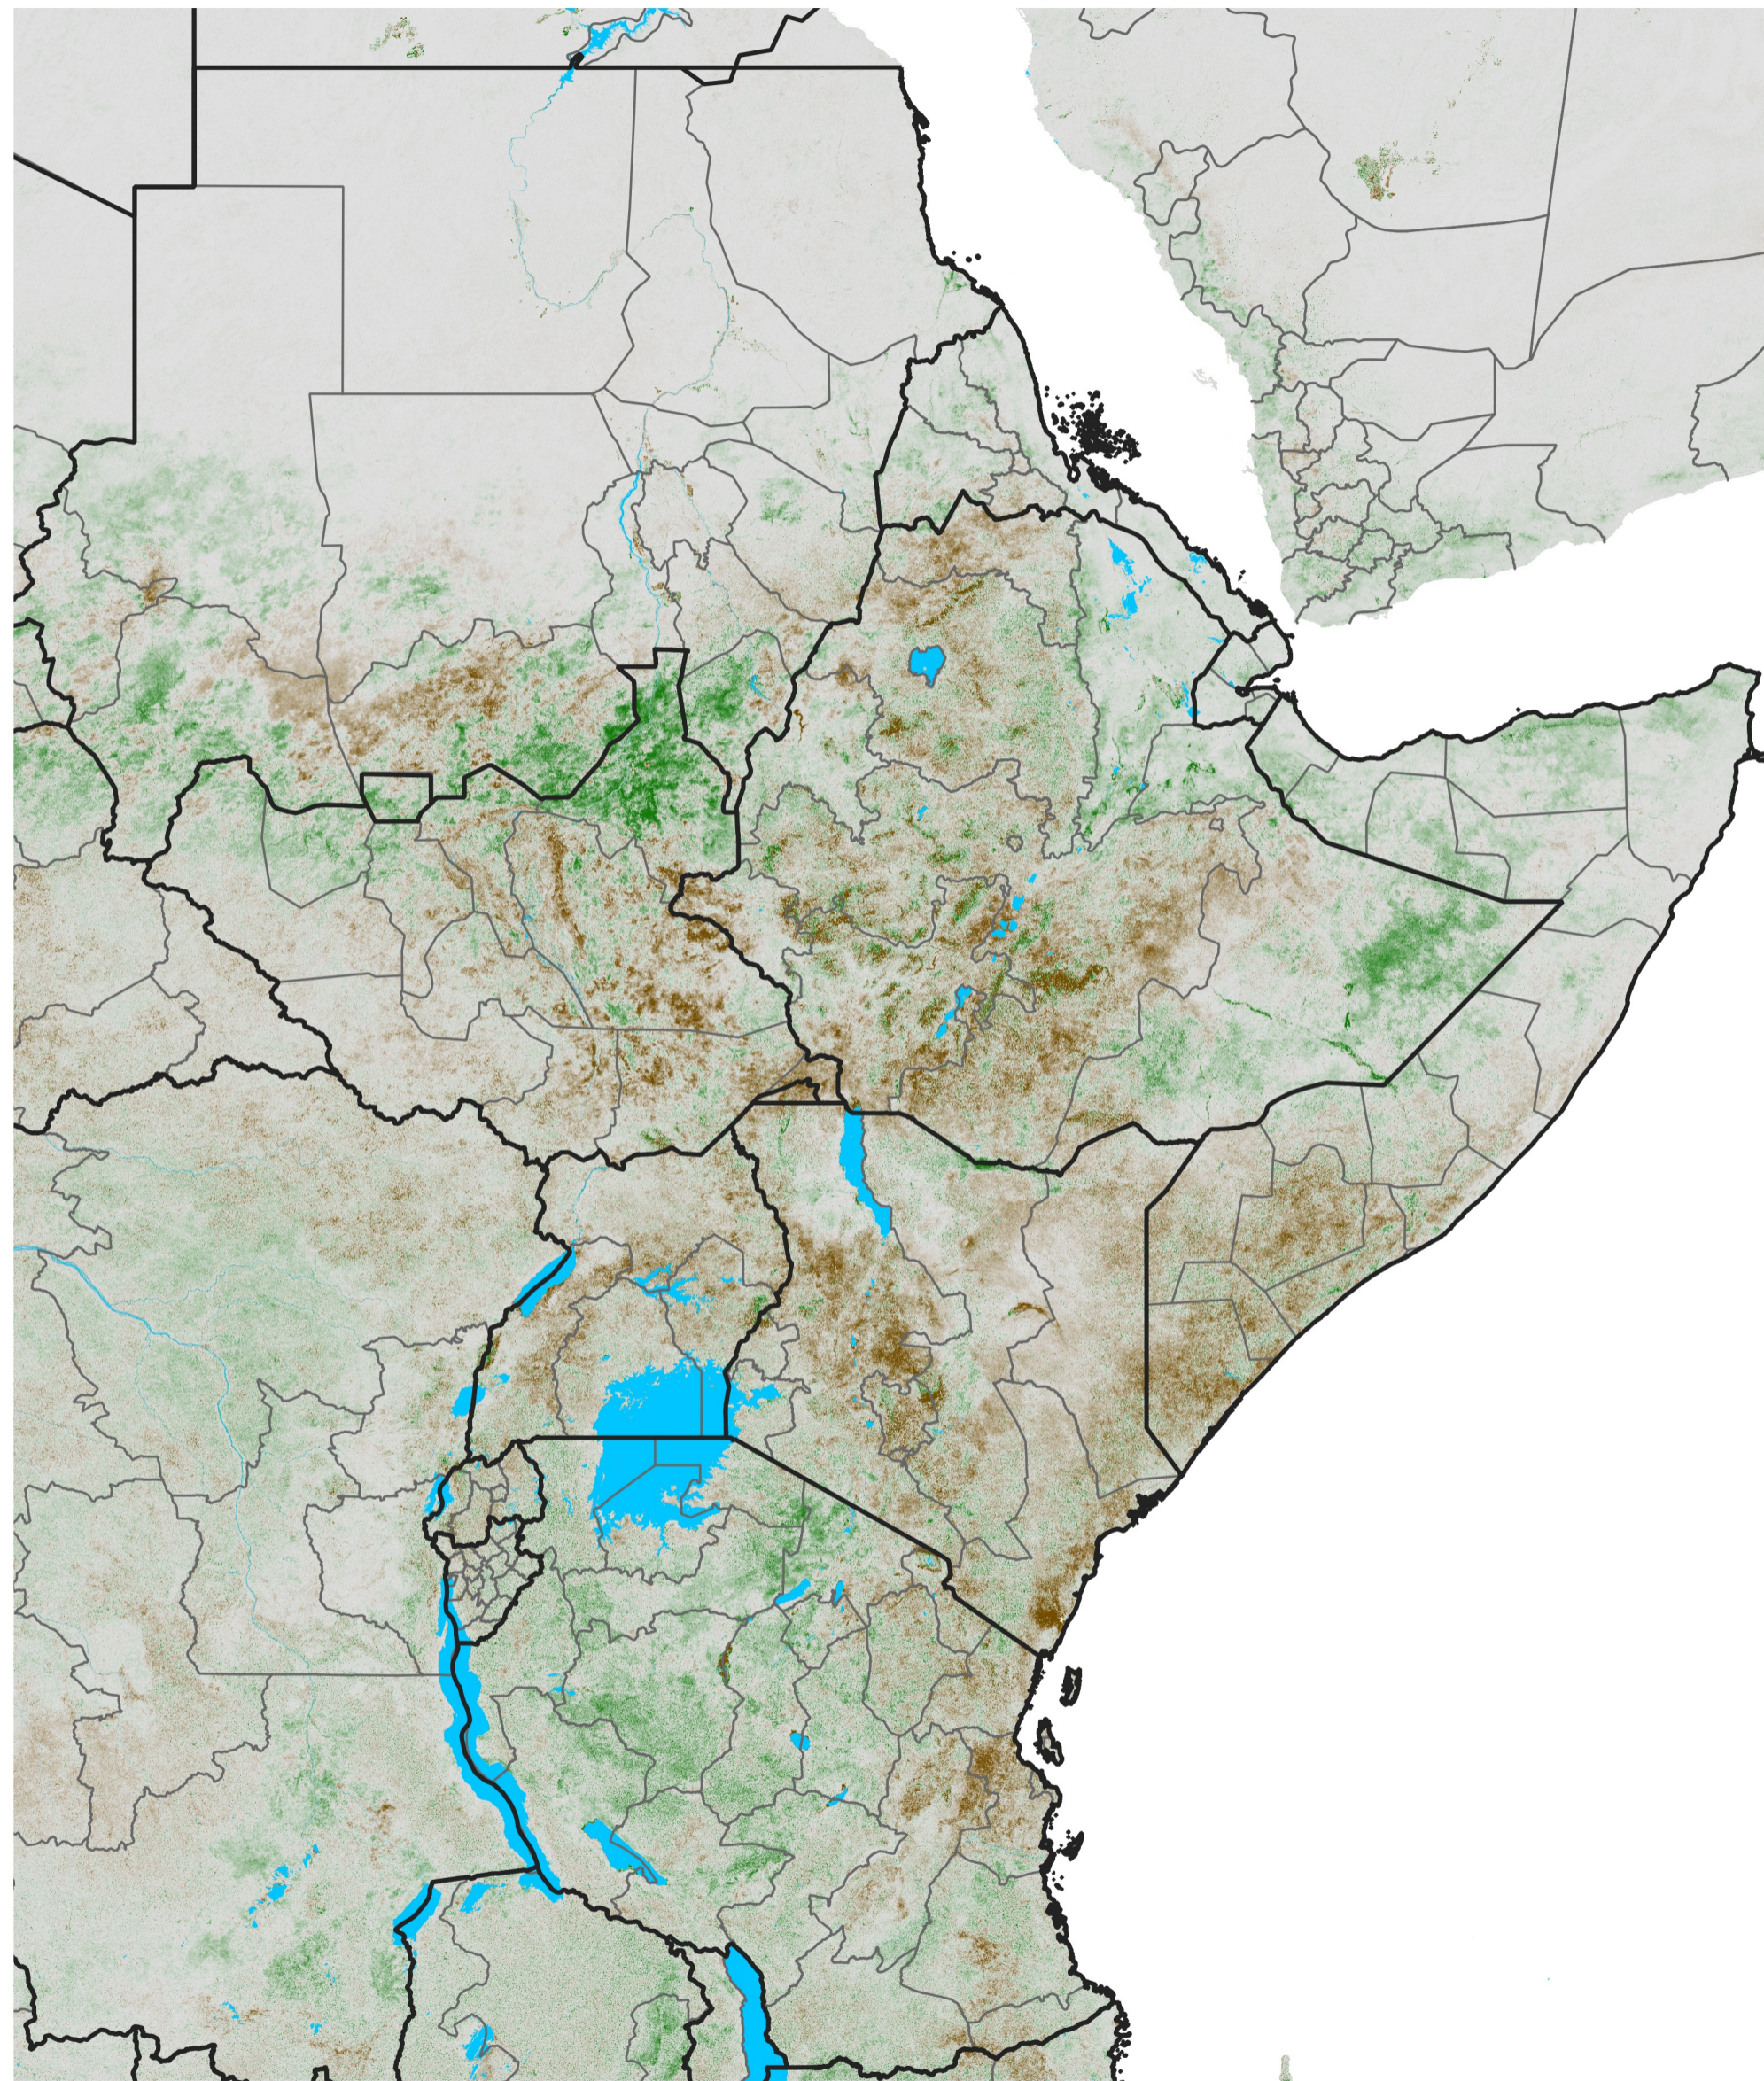

East Africa NDVI Anomaly

2021 minus Mean (2012 - 2021)

Period 38 / Jul 01 - 10, 2021

NDVI Anomaly

< -0.3 -0.2 -0.1 -0.05 0.05 0.1 0.2 >0.3

Negative

No Difference

Positive