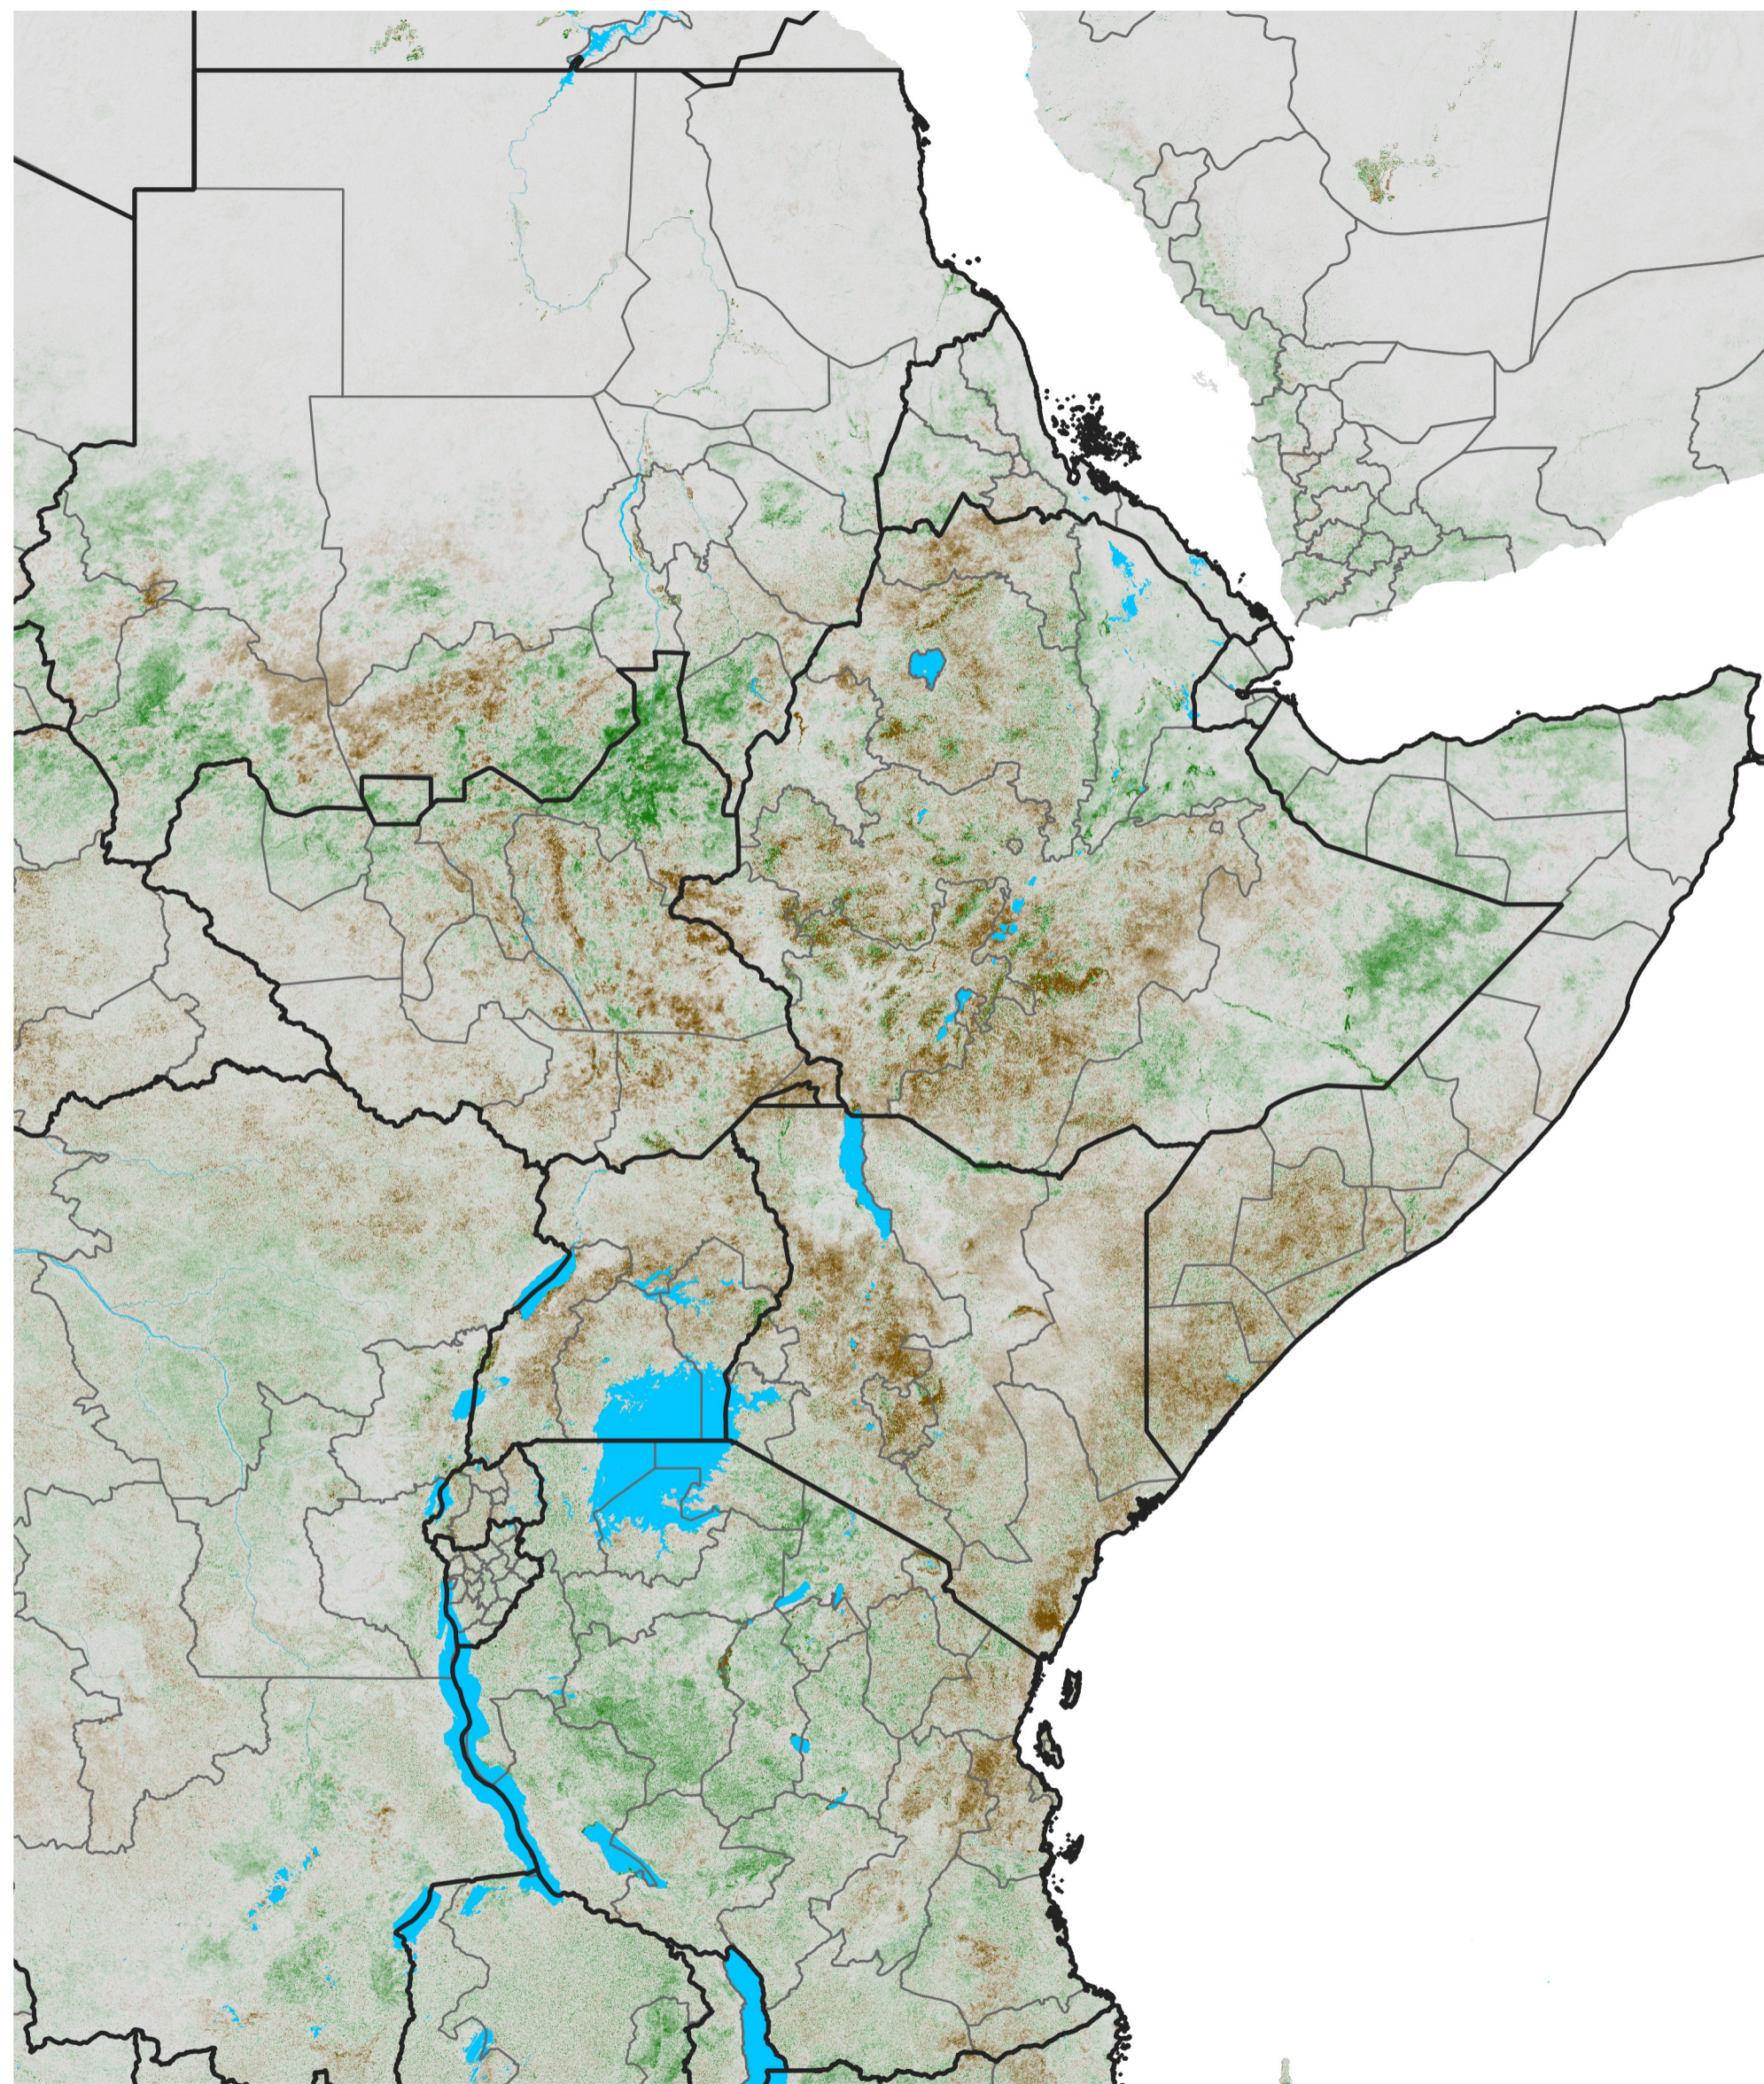

East Africa NDVI Anomaly

2021 minus Mean (2012 - 2021)

Period 39 / Jul 06 - 15, 2021

NDVI Anomaly

< -0.3 -0.2 -0.1 -0.05 0.05 0.1 0.2 >0.3

Negative

No Difference

Positive