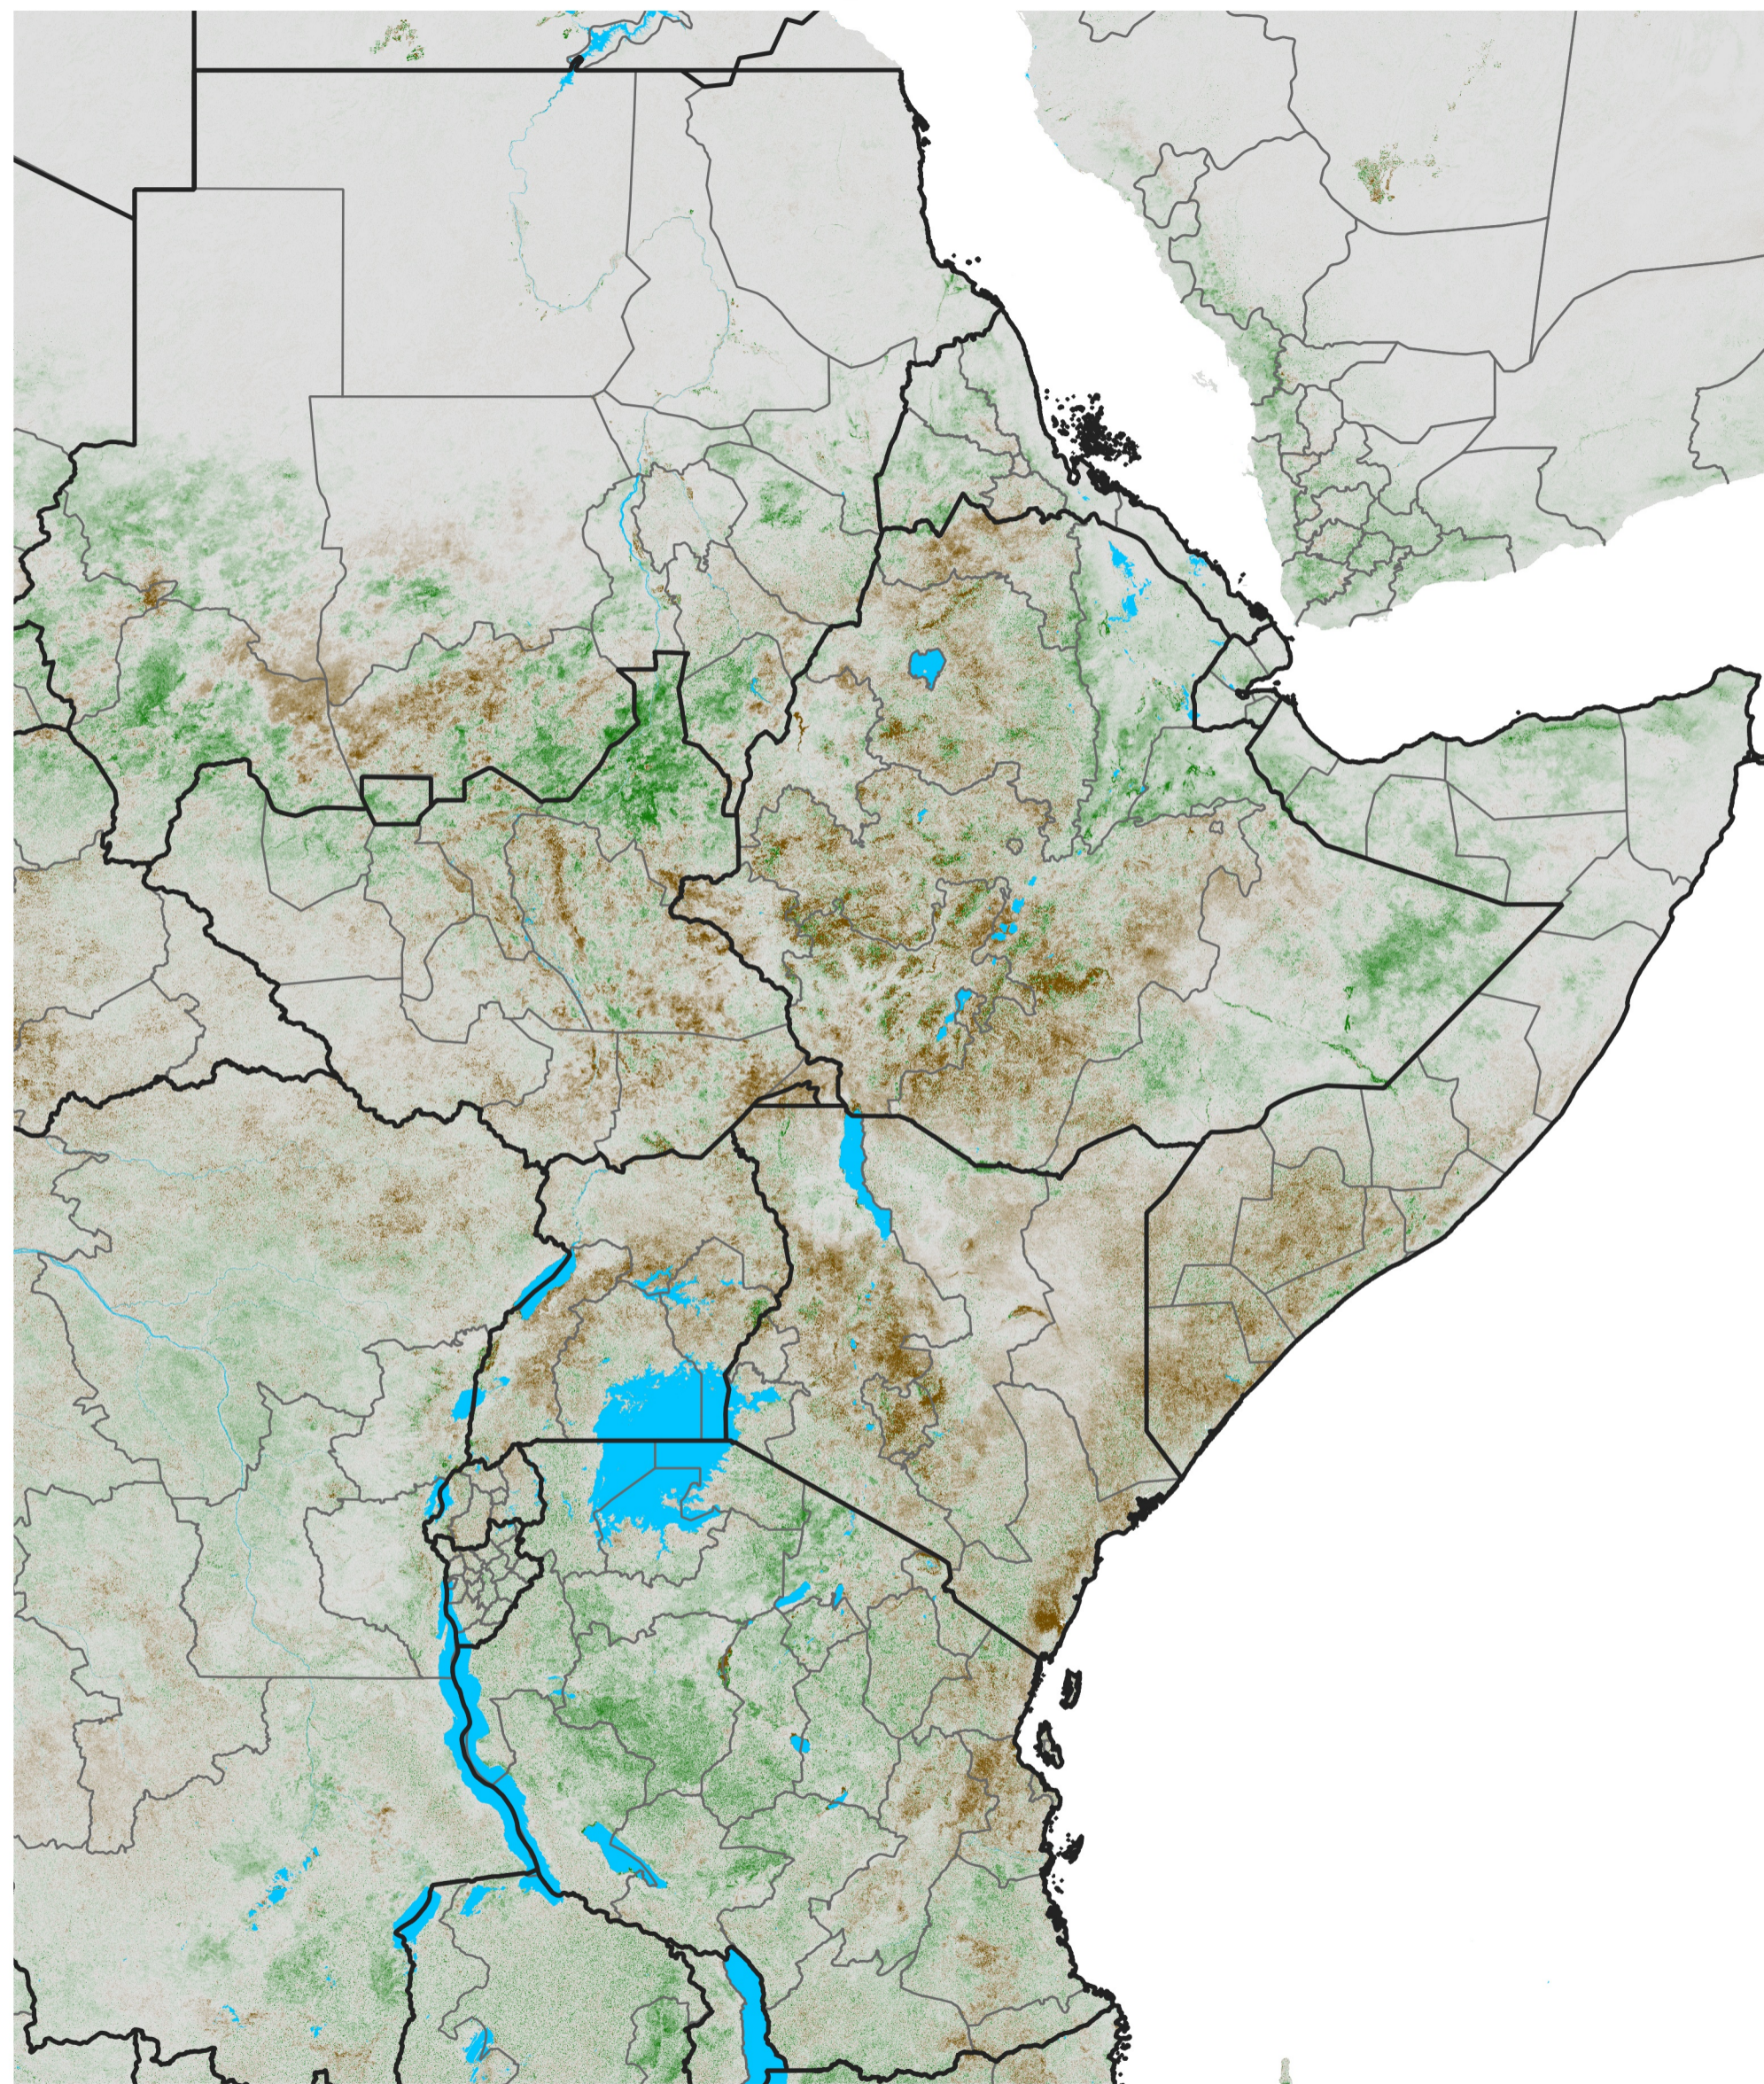

East Africa NDVI Anomaly

2021 minus Mean (2012 - 2021)

Period 40 / Jul 11 - 20, 2021

NDVI Anomaly

< -0.3 -0.2 -0.1 -0.05 0.05 0.1 0.2 >0.3

Negative

No Difference

Positive