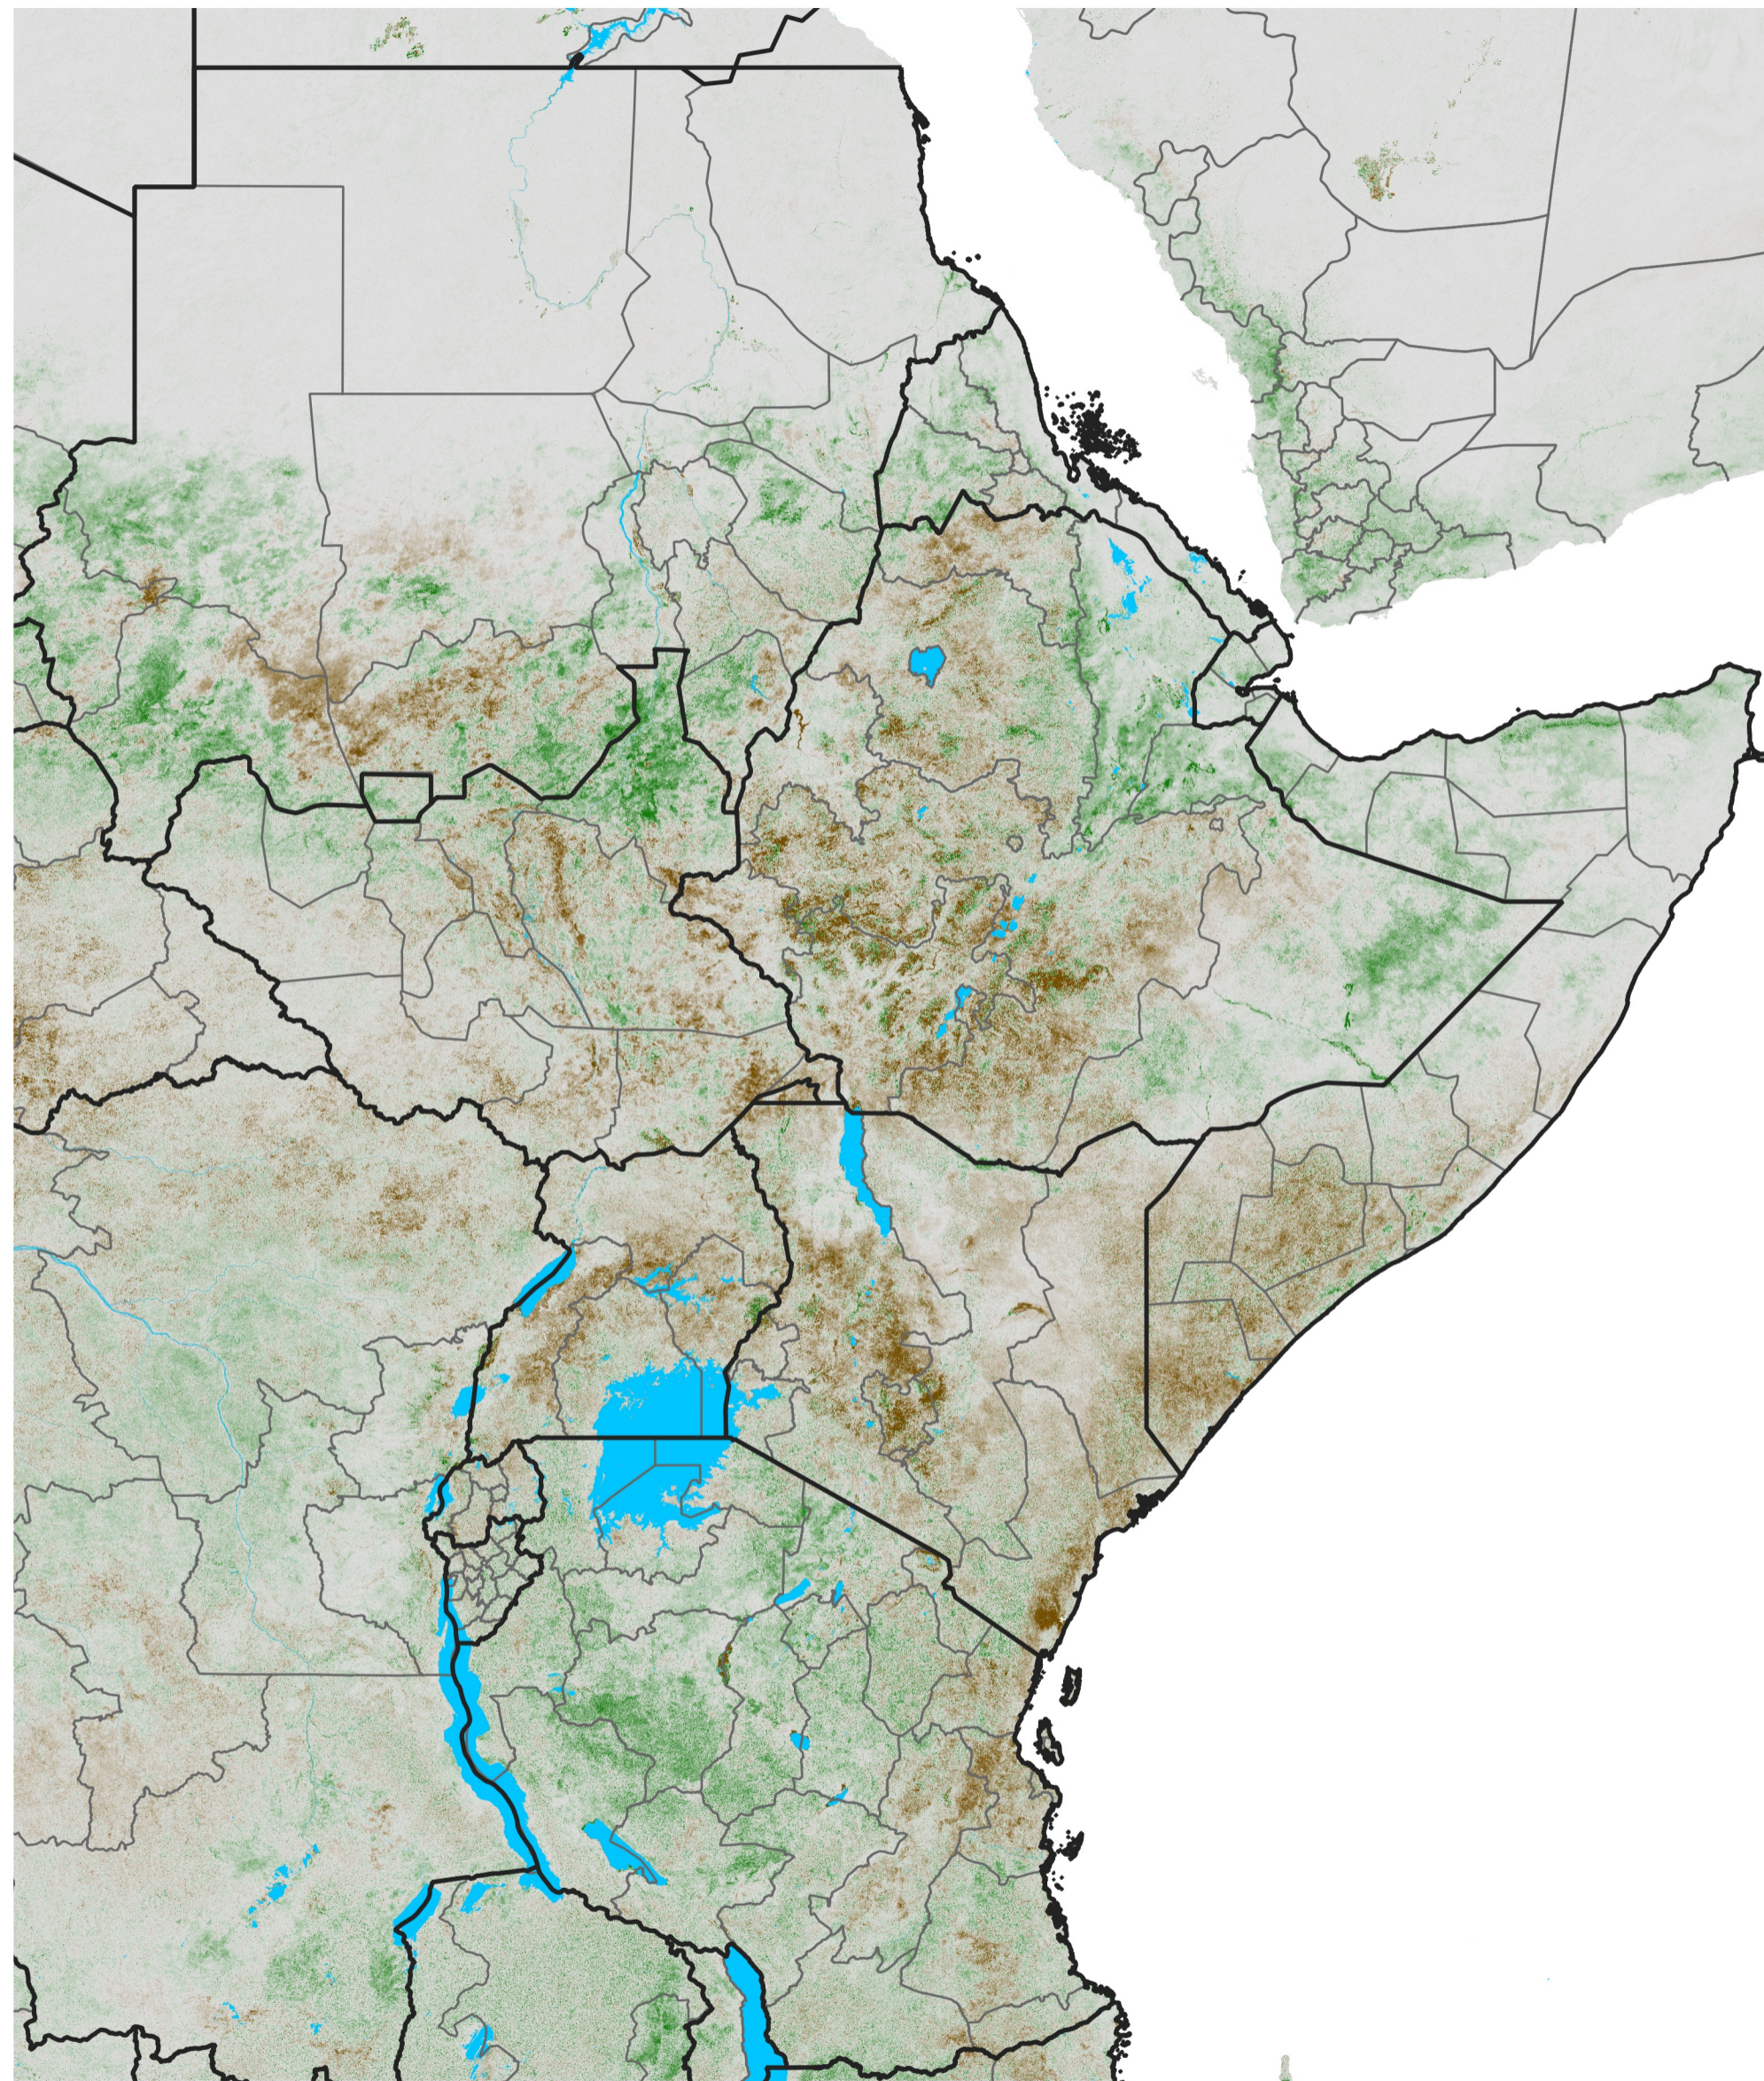

East Africa NDVI Anomaly

2021 minus Mean (2012 - 2021)

Period 41 / Jul 16 - 25, 2021

NDVI Anomaly

< -0.3 -0.2 -0.1 -0.05 0.05 0.1 0.2 >0.3

Negative

No Difference

Positive