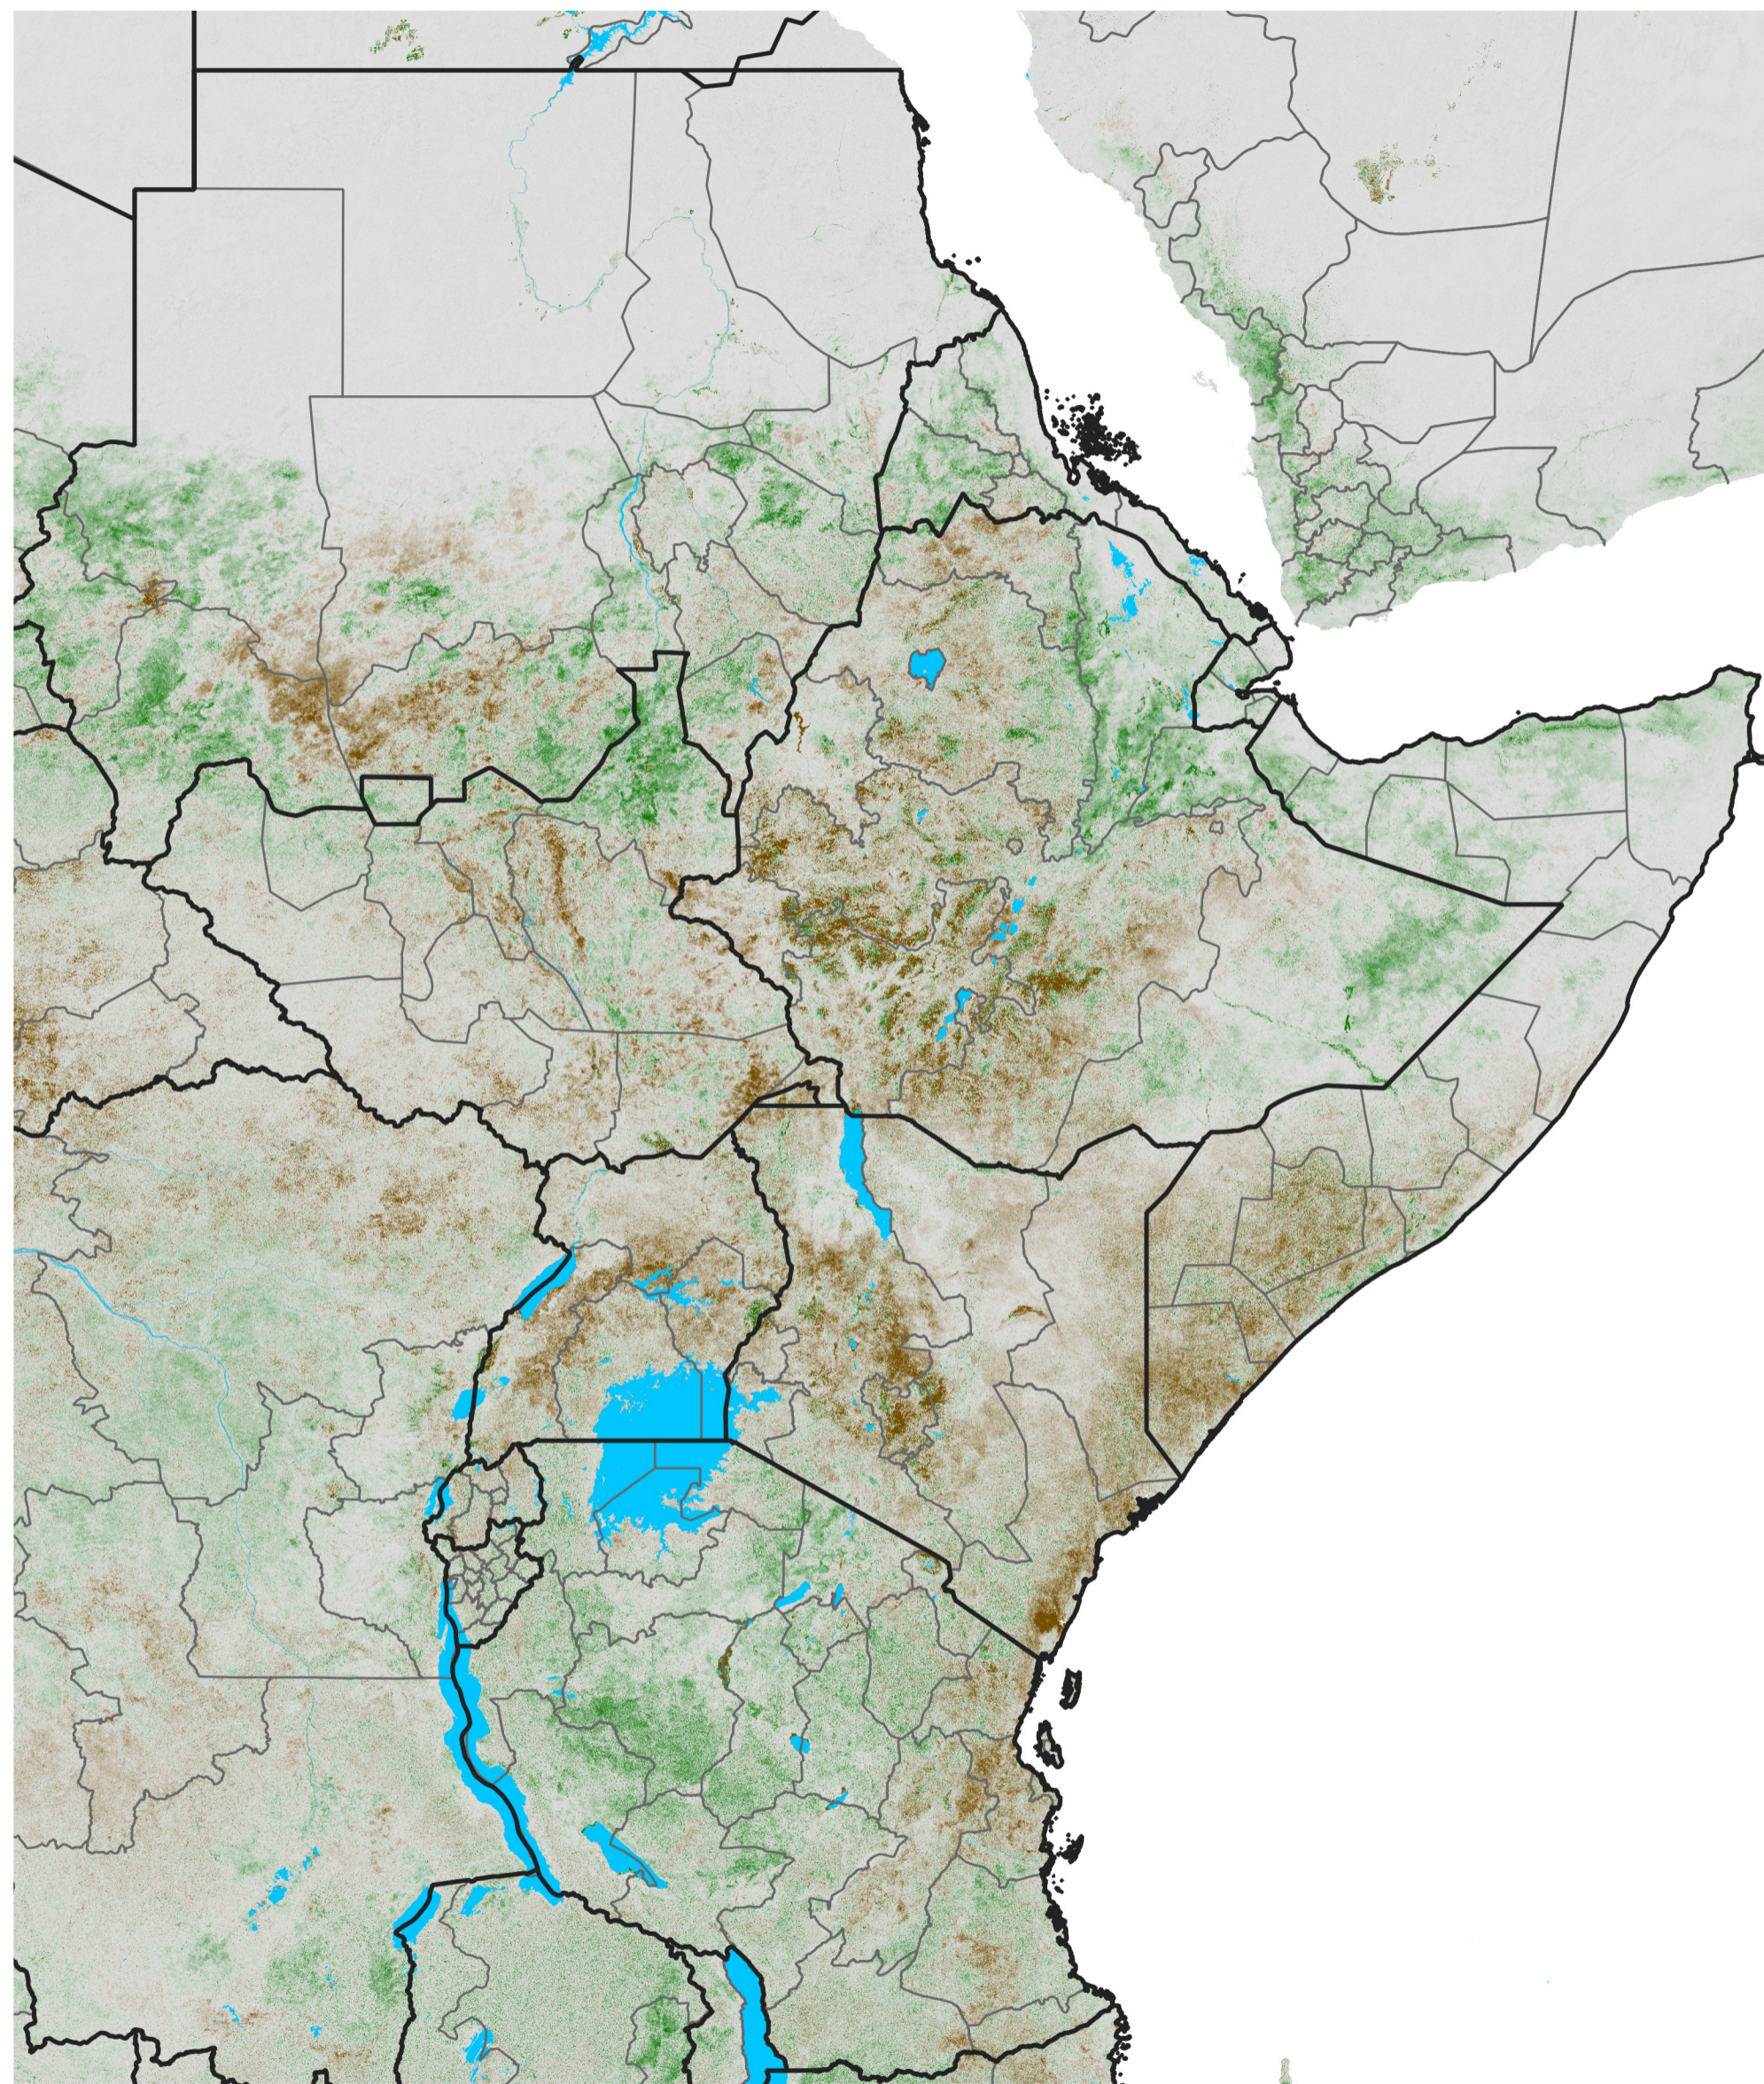

East Africa NDVI Anomaly

2021 minus Mean (2012 - 2021)

Period 42 / Jul 21 - 31, 2021

NDVI Anomaly

< -0.3 -0.2 -0.1 -0.05 0.05 0.1 0.2 >0.3

Negative

No Difference

Positive