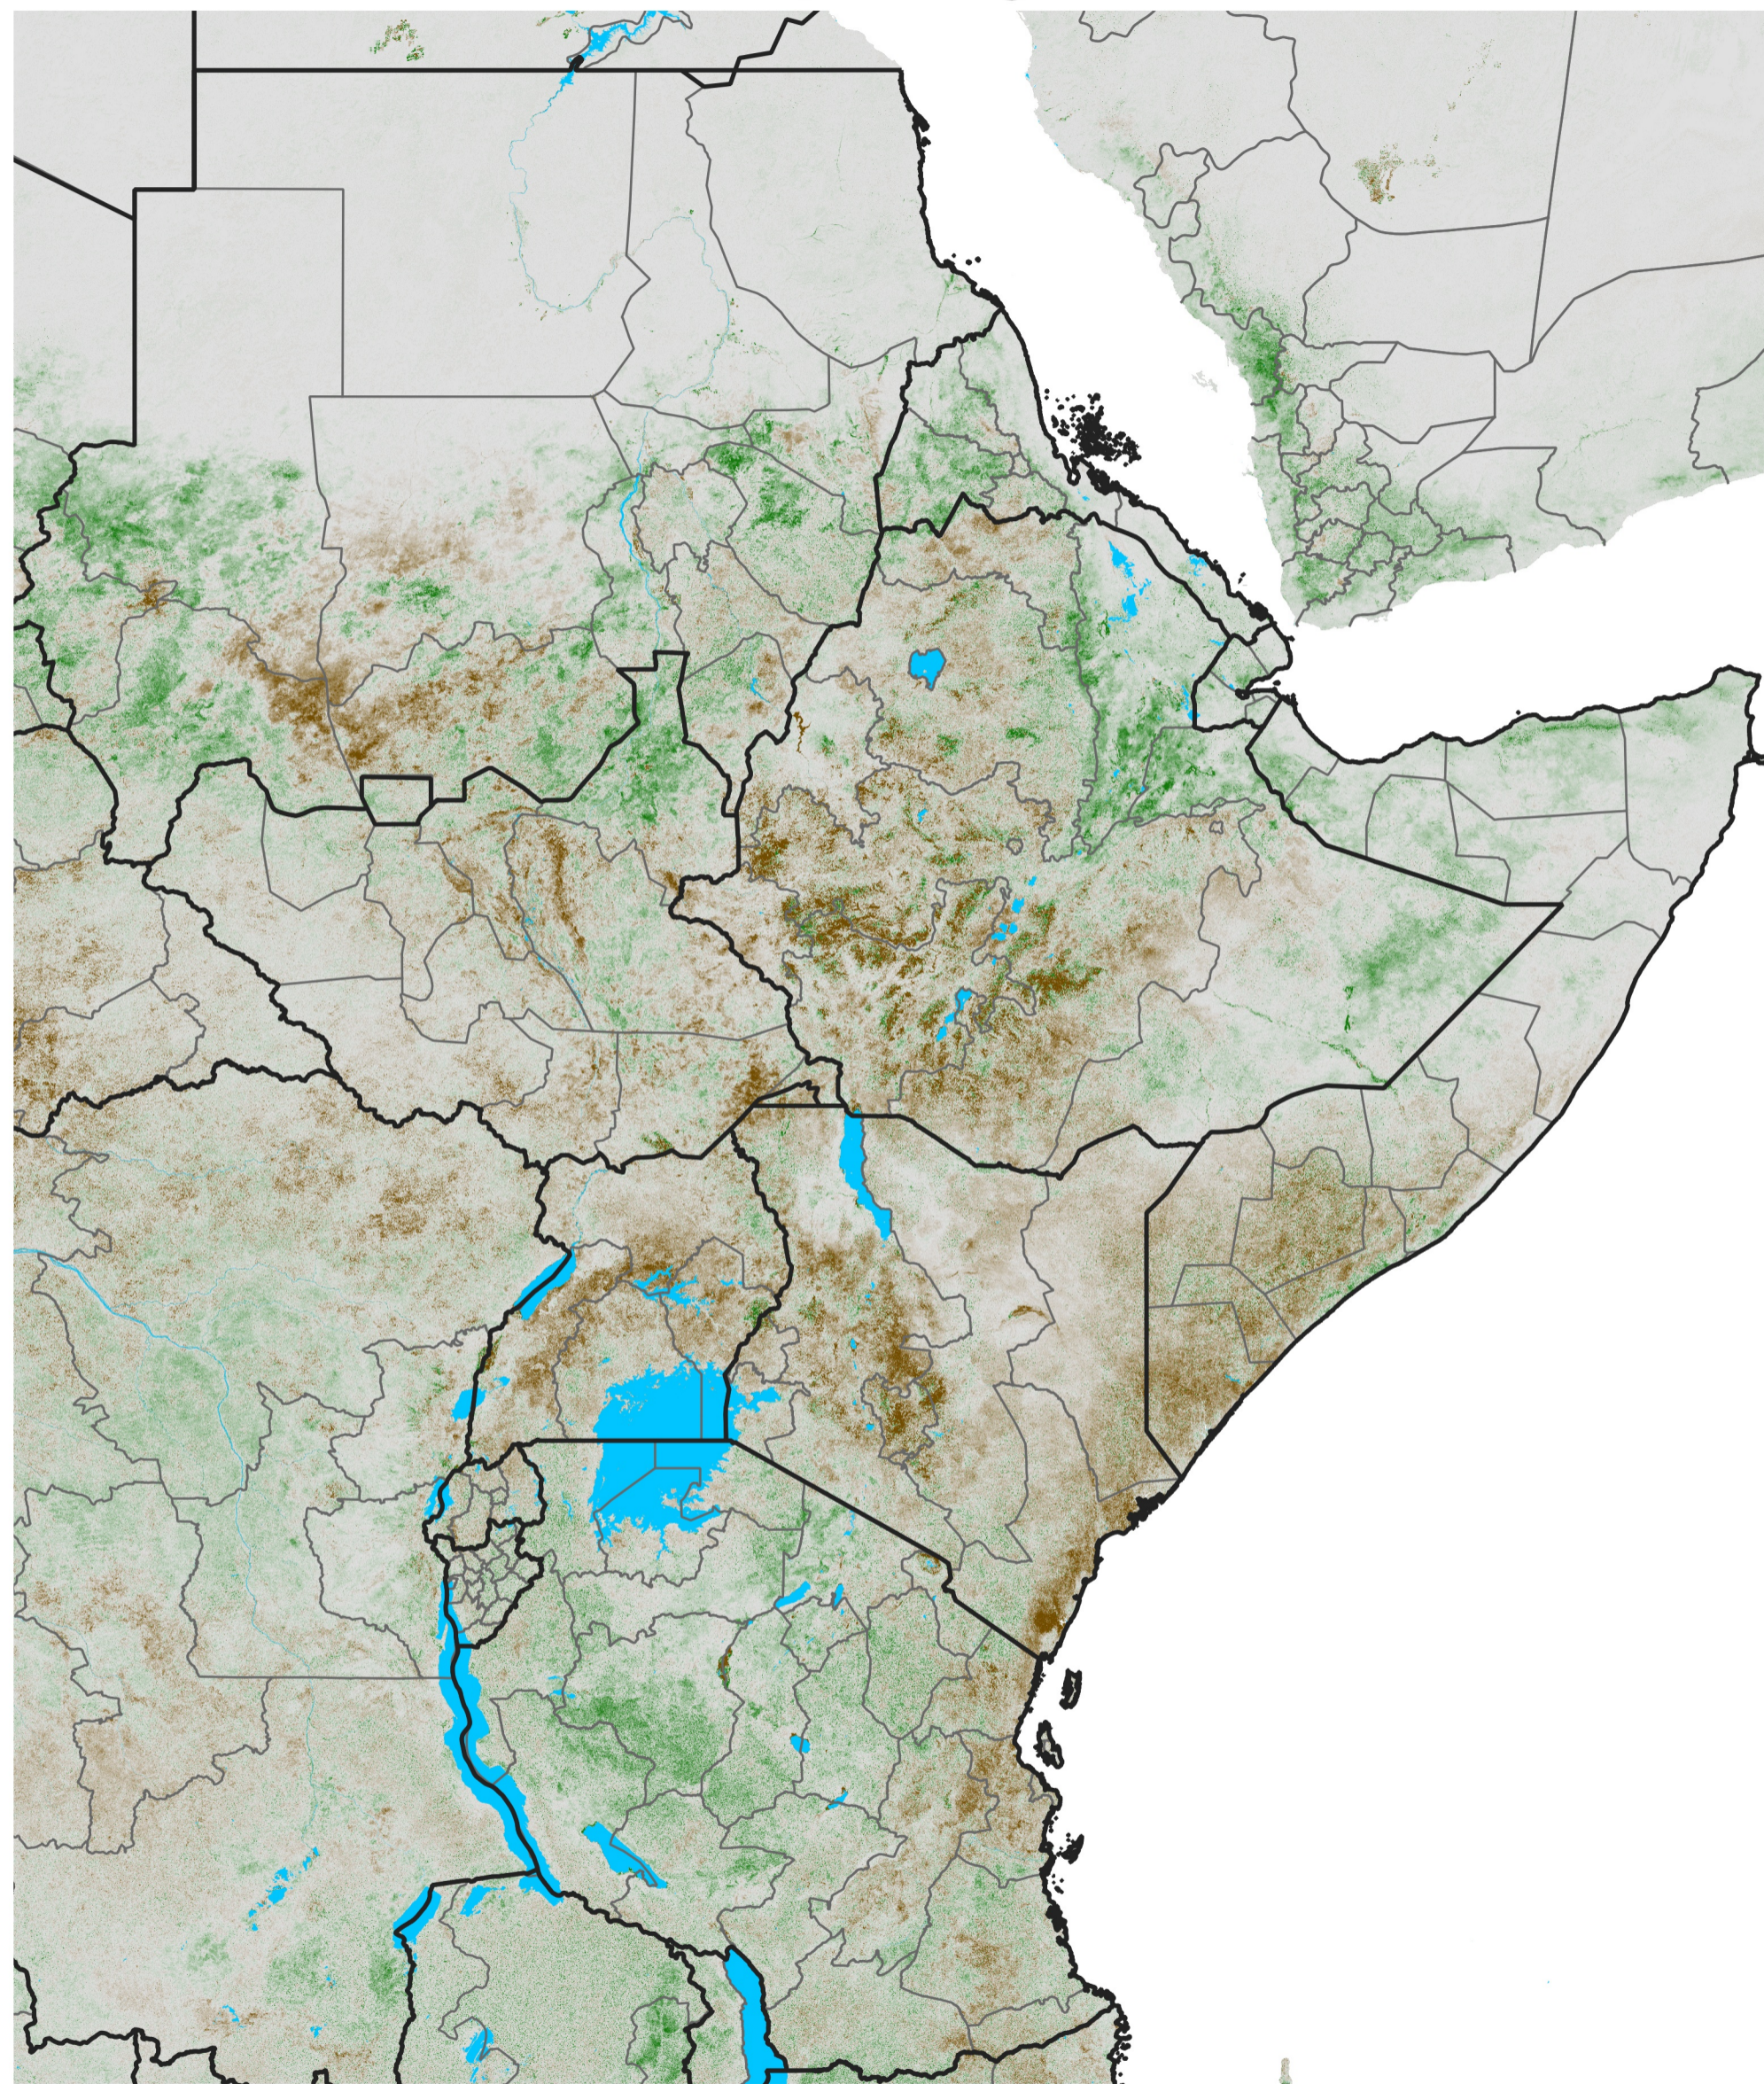

# East Africa NDVI Anomaly

2021 minus Mean (2012 - 2021)

Period 43 / Jul 26 - Aug 05, 2021

## NDVI Anomaly

< -0.3   -0.2   -0.1   -0.05   0.05   0.1   0.2   >0.3

Negative

No Difference

Positive