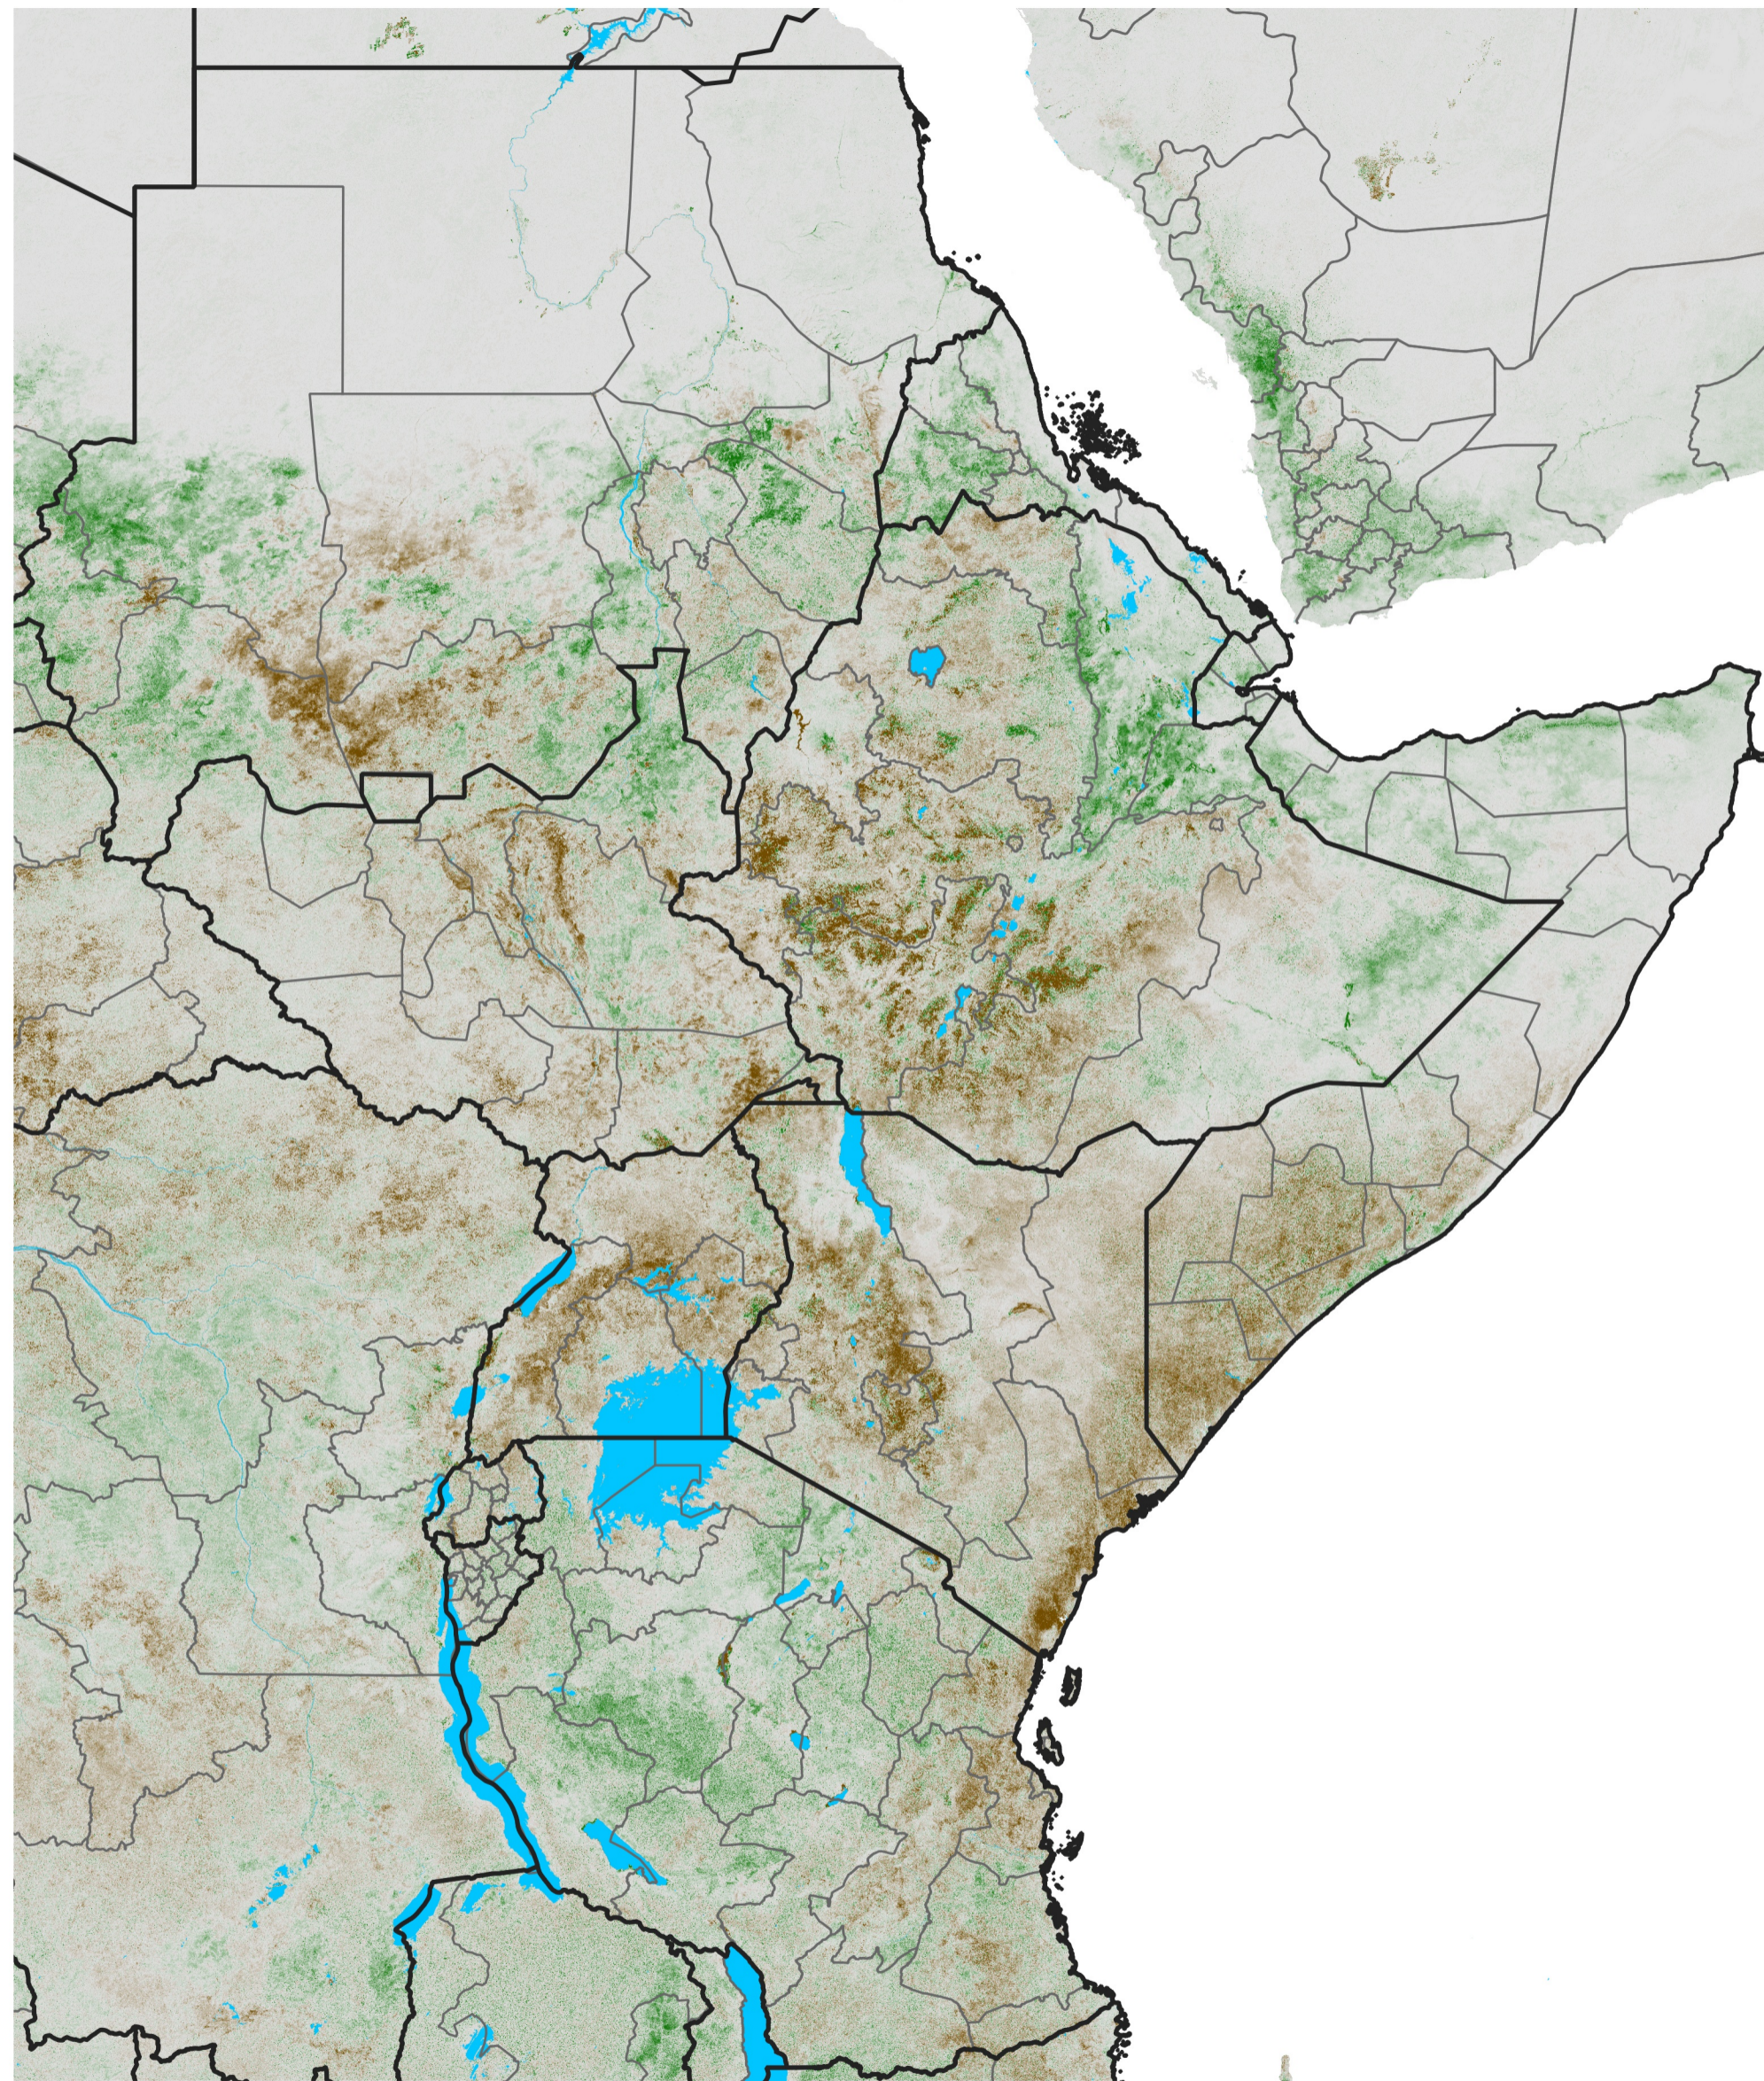

East Africa NDVI Anomaly

2021 minus Mean (2012 - 2021)

Period 44 / Aug 01 - 10, 2021

NDVI Anomaly

< -0.3 -0.2 -0.1 -0.05 0.05 0.1 0.2 >0.3

Negative

No Difference

Positive