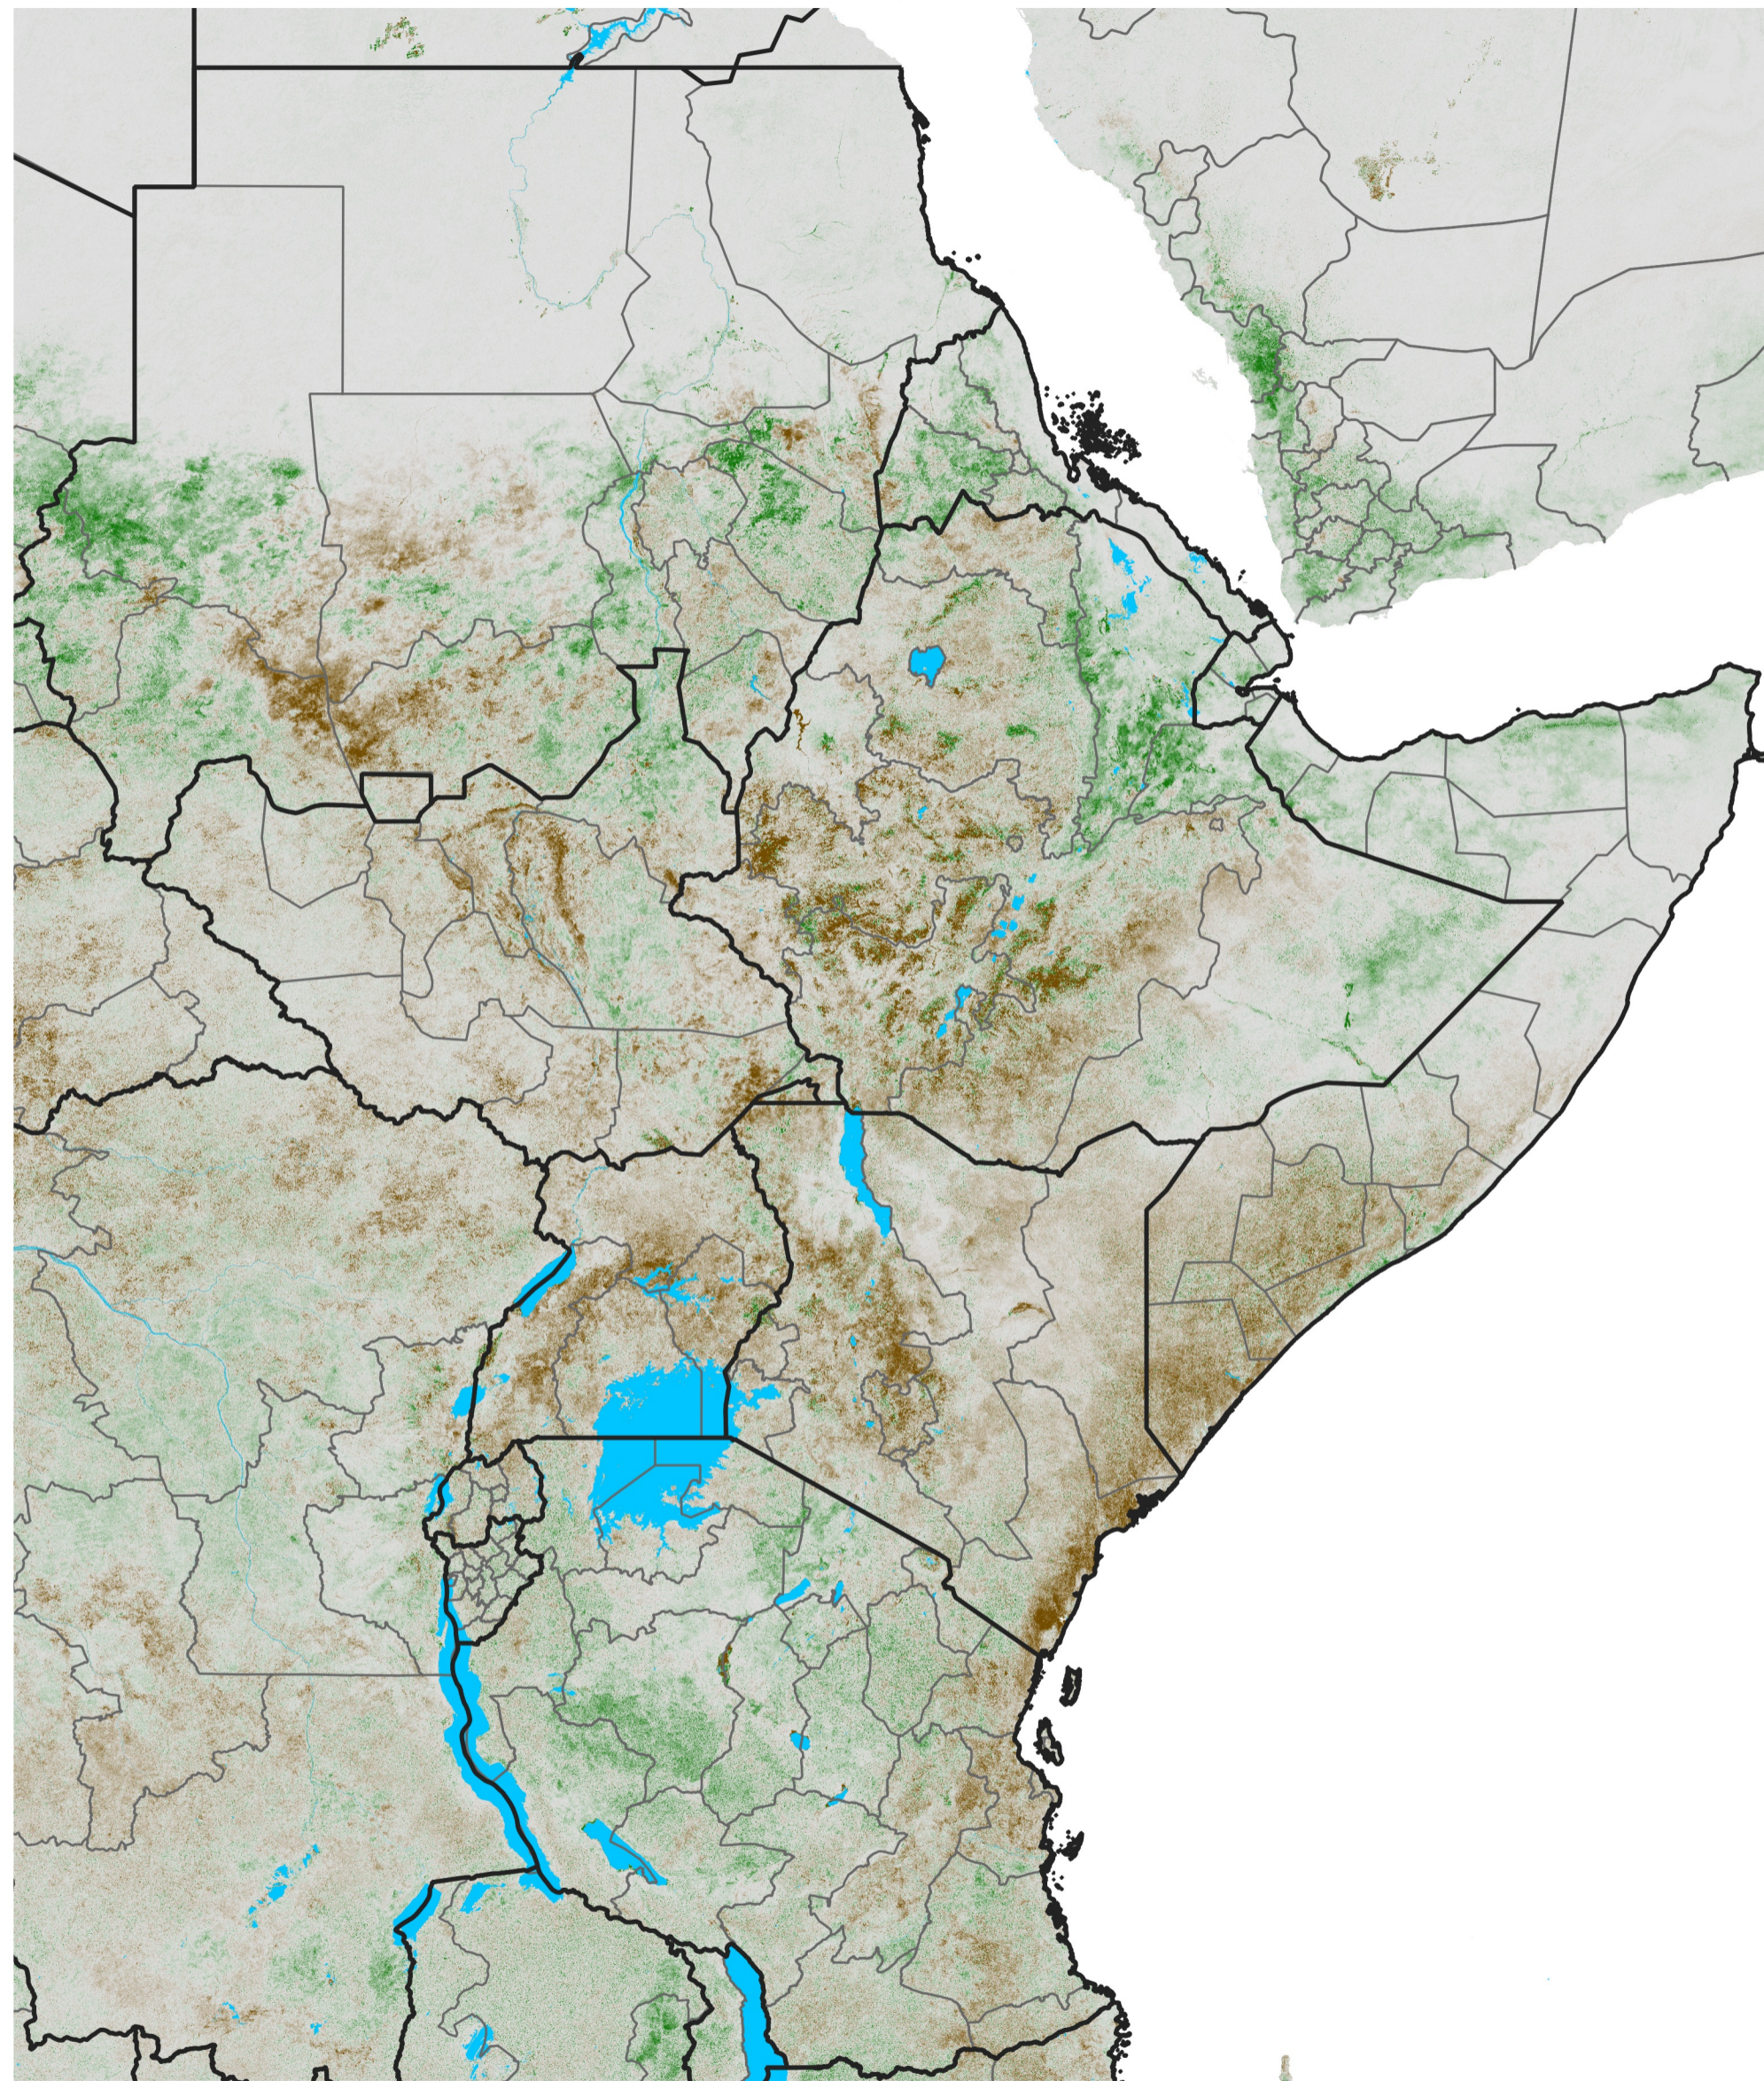

East Africa NDVI Anomaly

2021 minus Mean (2012 - 2021)

Period 45 / Aug 06 - 15, 2021

NDVI Anomaly

< -0.3 -0.2 -0.1 -0.05 0.05 0.1 0.2 >0.3

Negative

No Difference

Positive