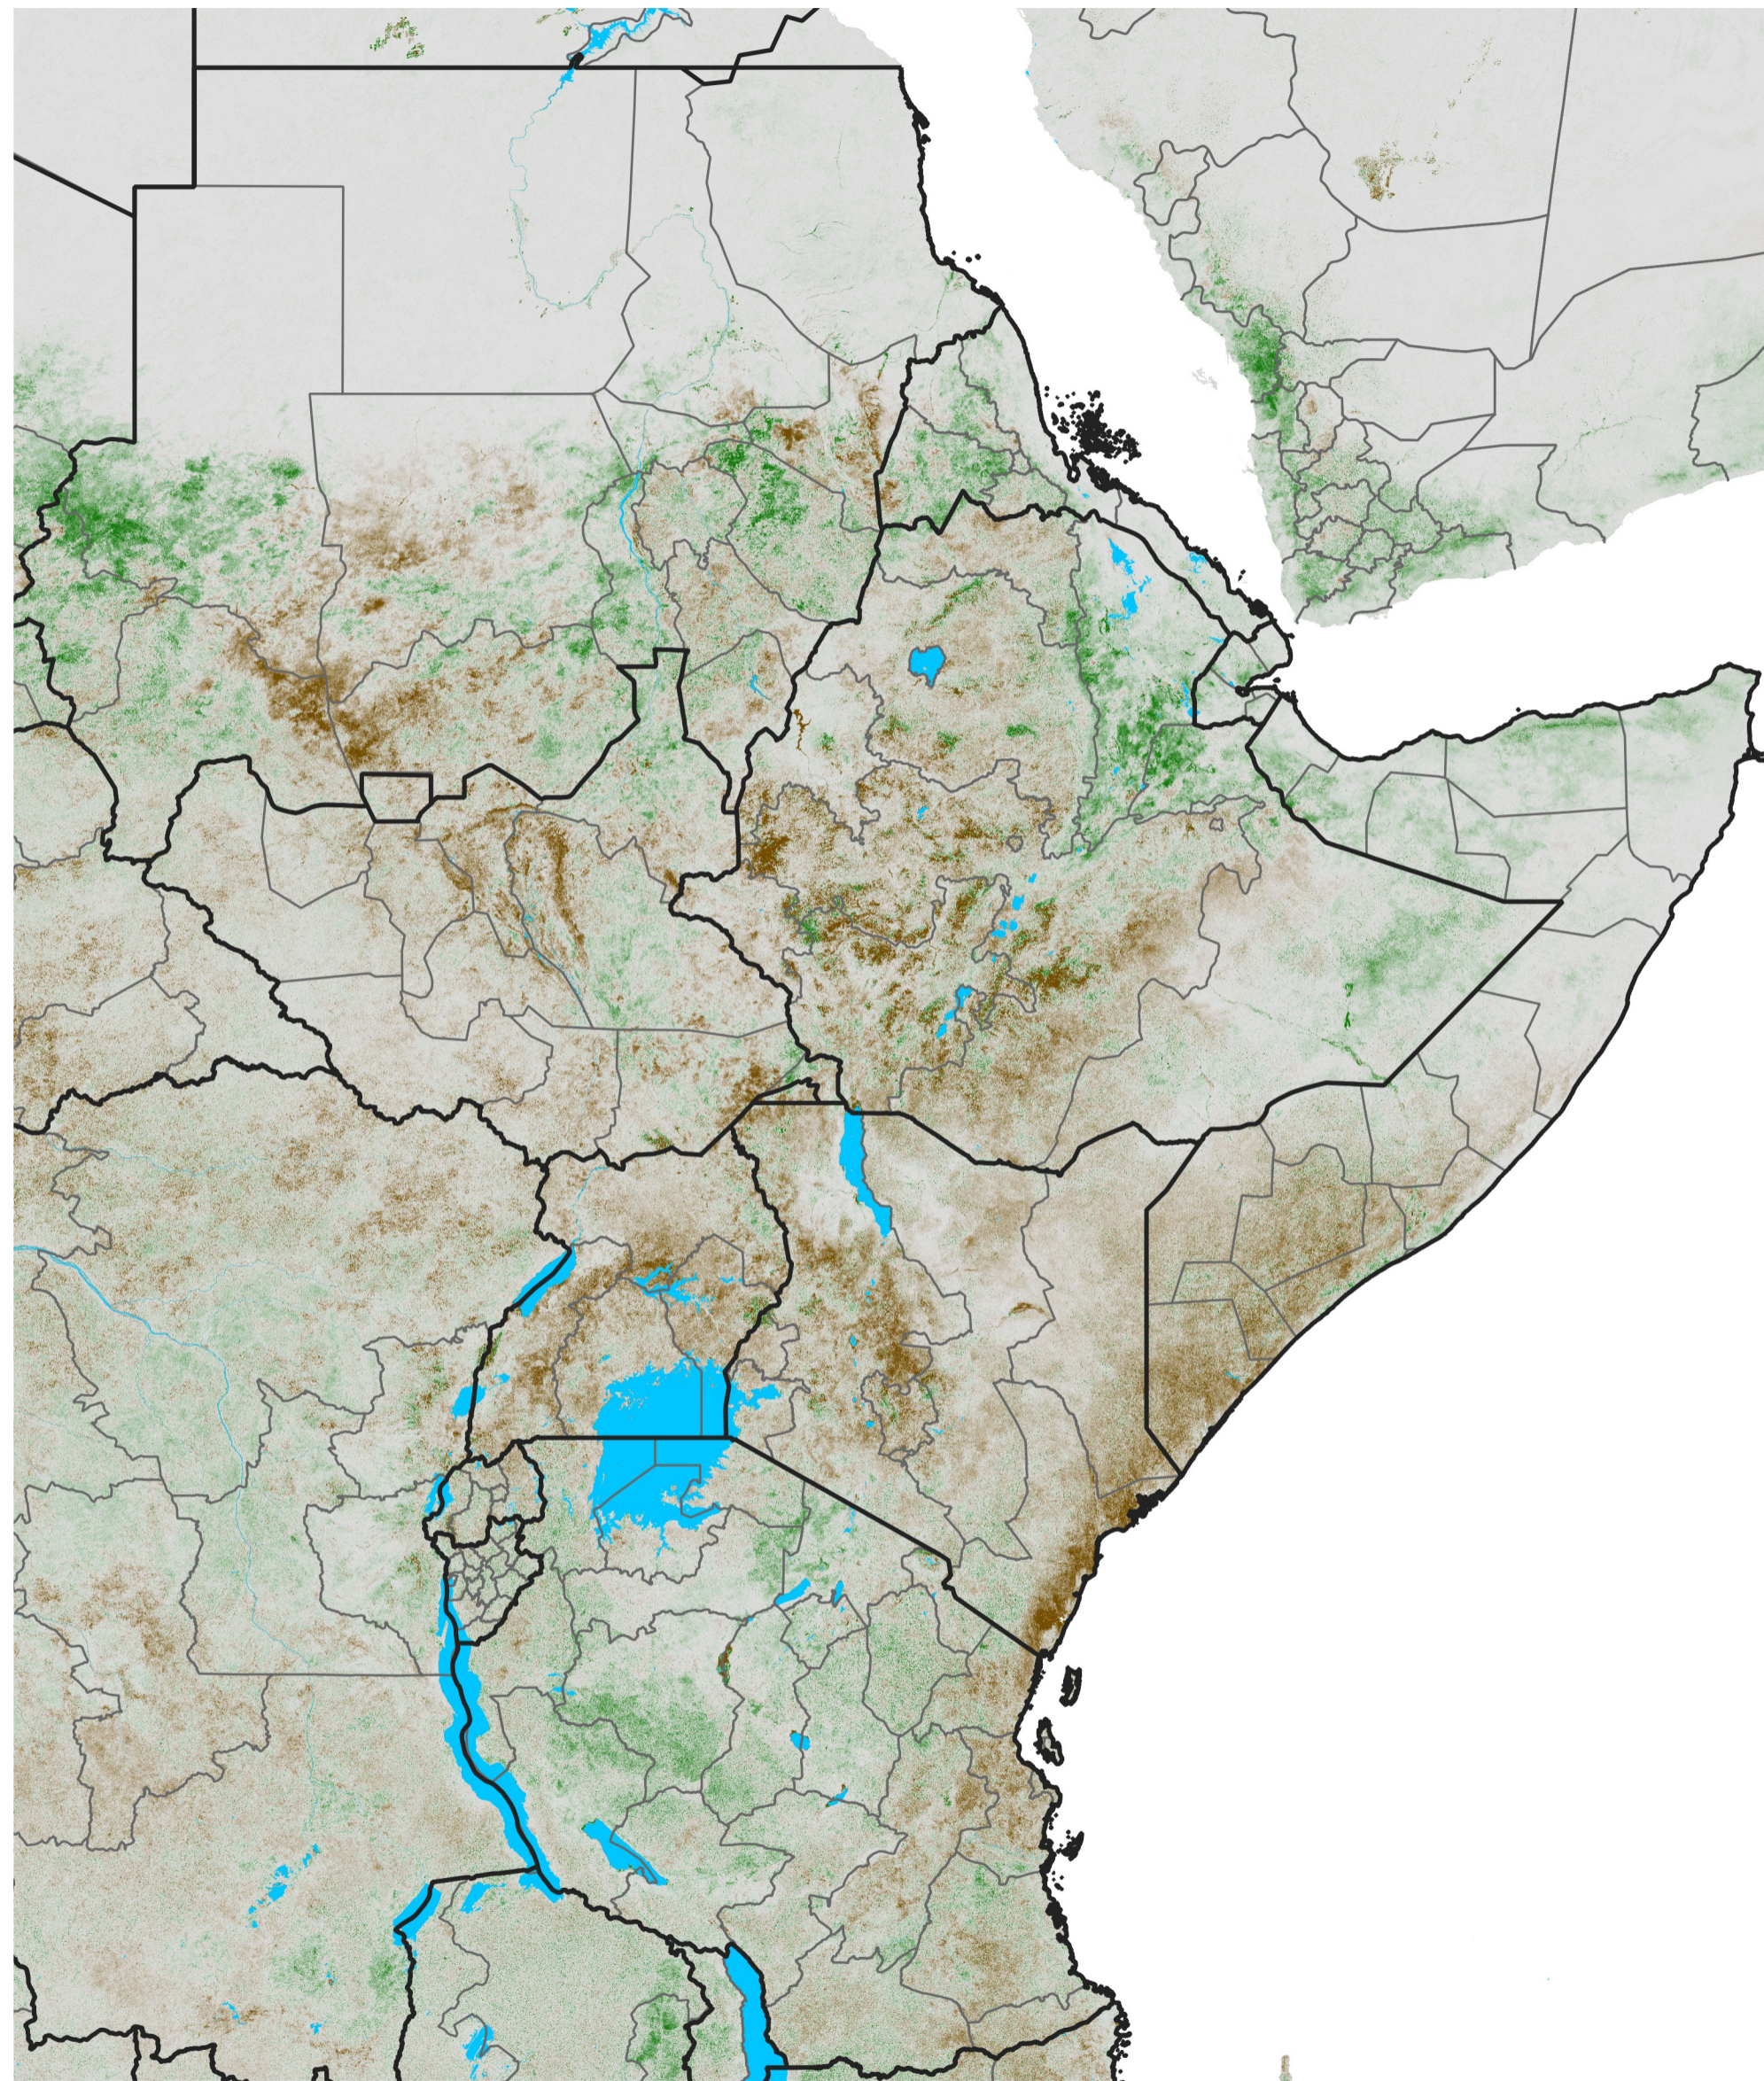

East Africa NDVI Anomaly

2021 minus Mean (2012 - 2021)

Period 46 / Aug 11 - 20, 2021

NDVI Anomaly

< -0.3 -0.2 -0.1 -0.05 0.05 0.1 0.2 >0.3

Negative

No Difference

Positive