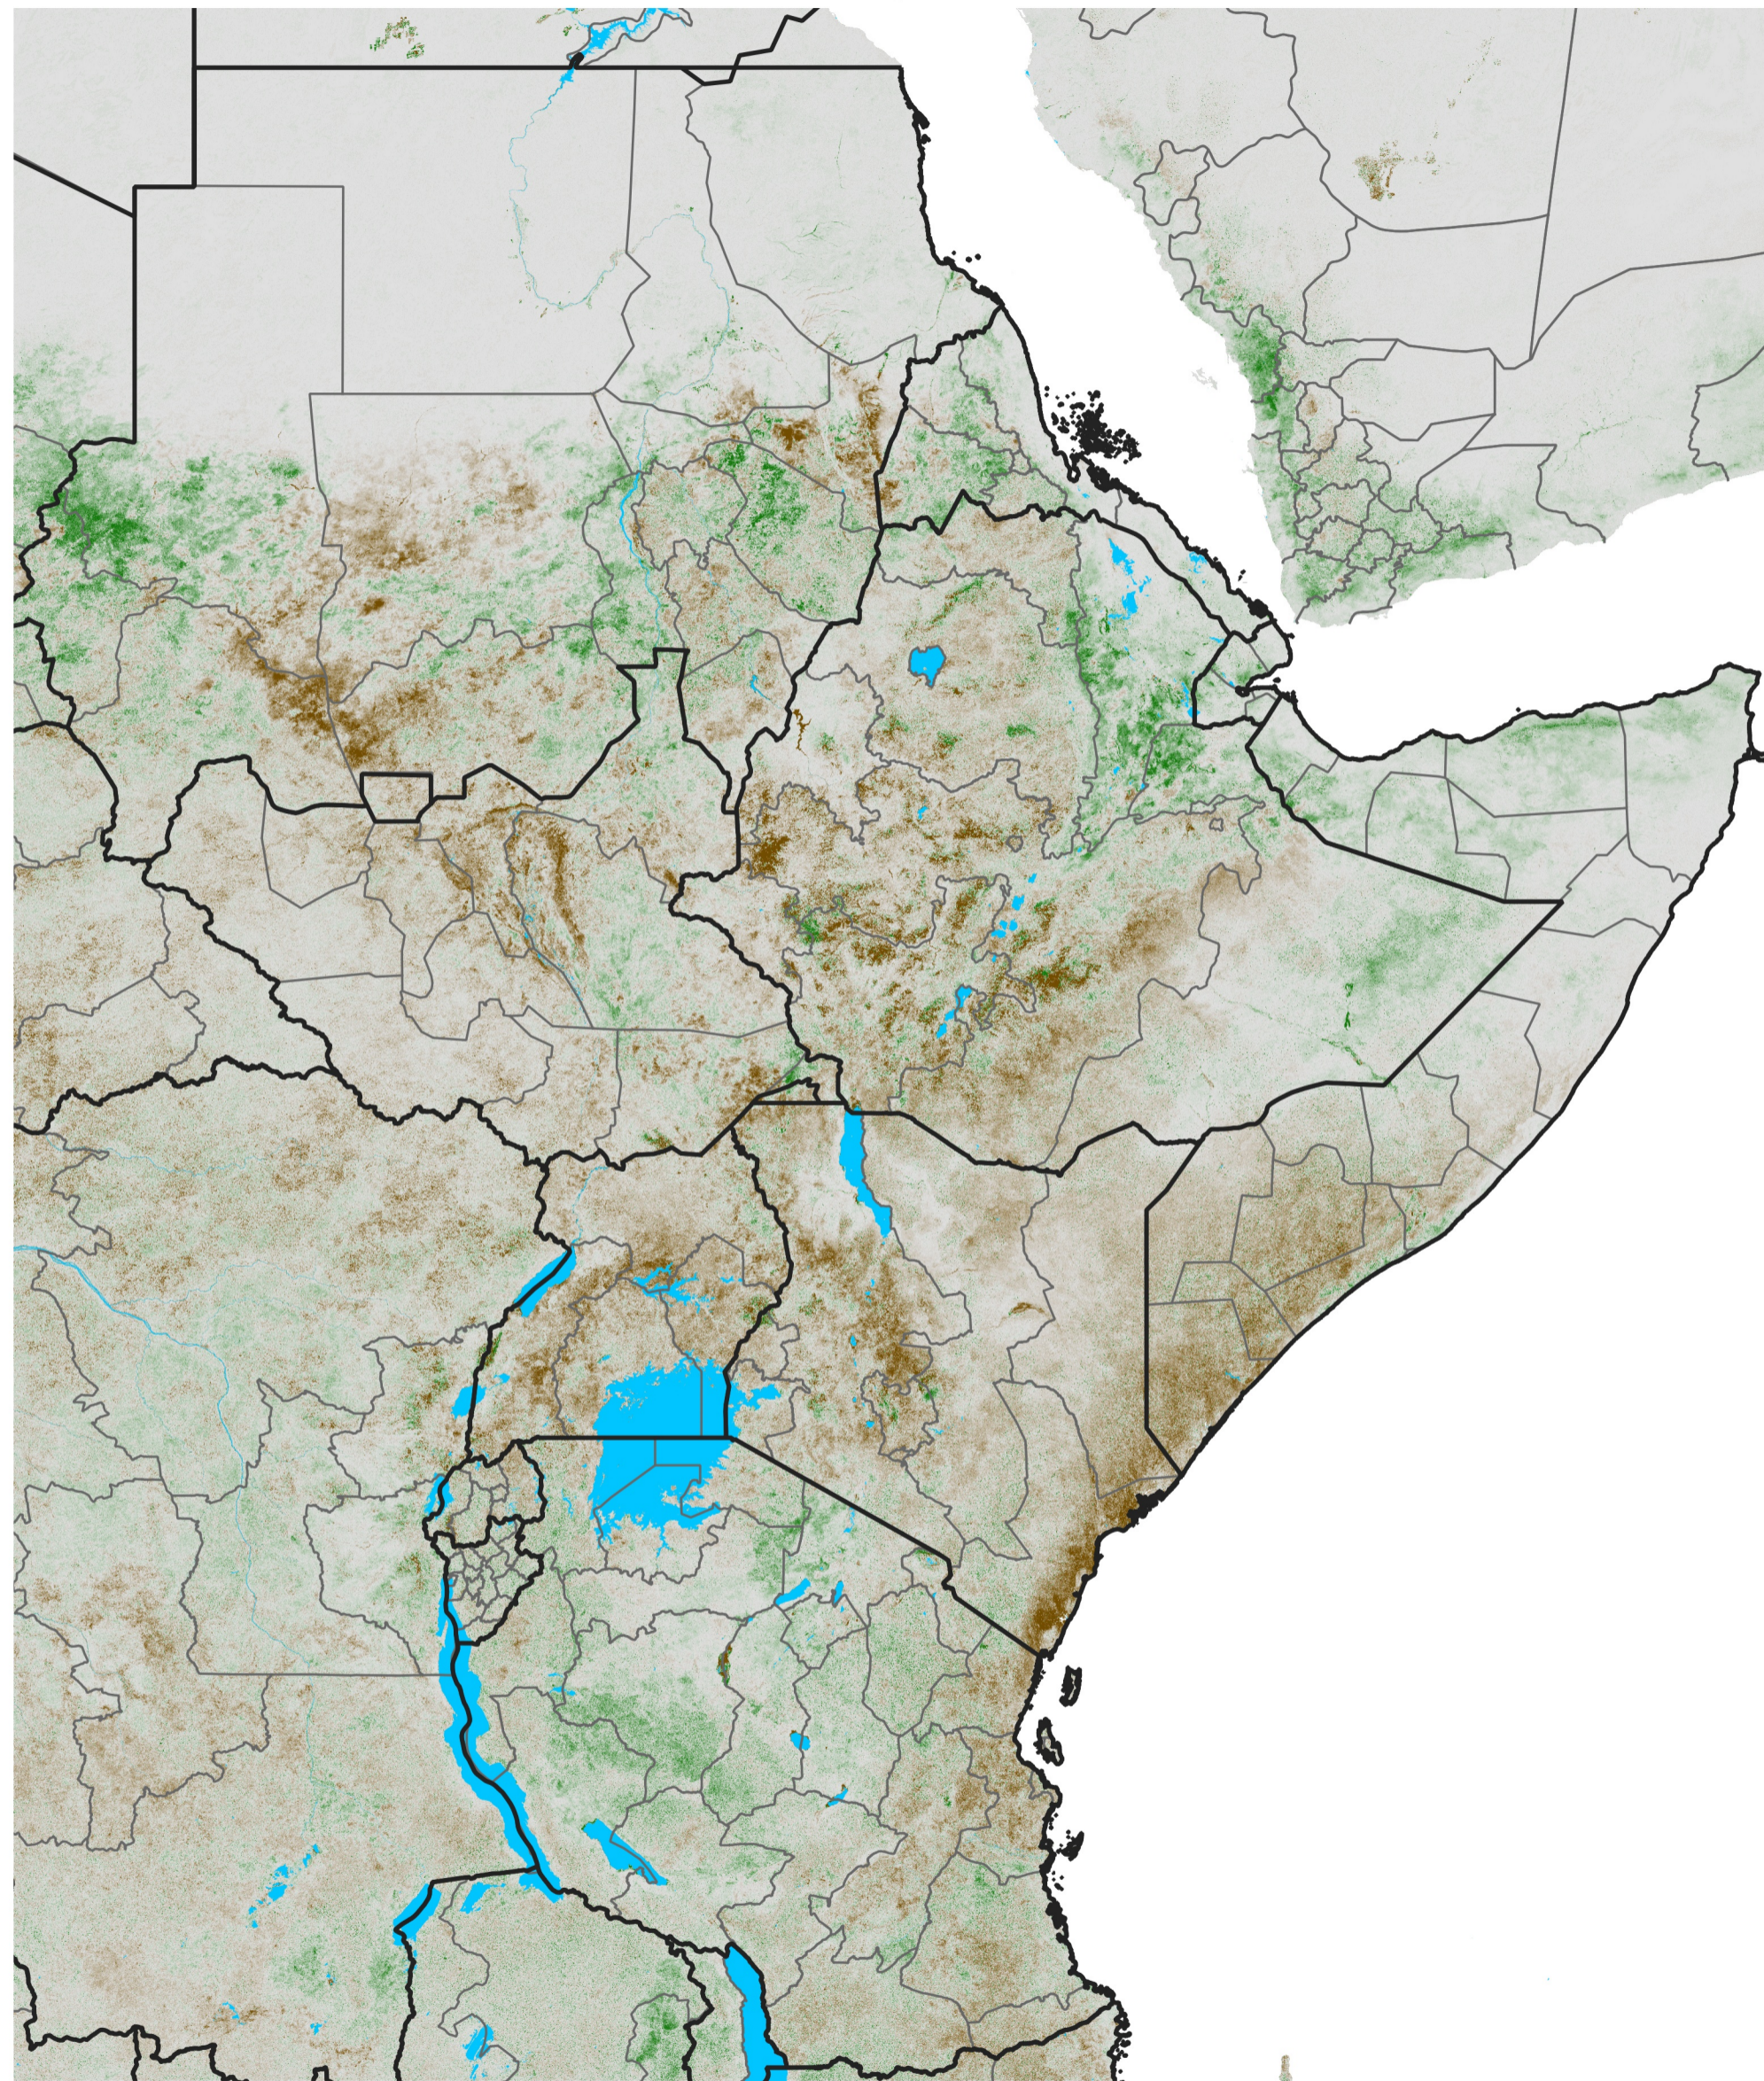

# East Africa NDVI Anomaly

2021 minus Mean (2012 - 2021)

Period 47 / Aug 16 - 25, 2021

## NDVI Anomaly

< -0.3   -0.2   -0.1   -0.05   0.05   0.1   0.2   >0.3

Negative

No Difference

Positive