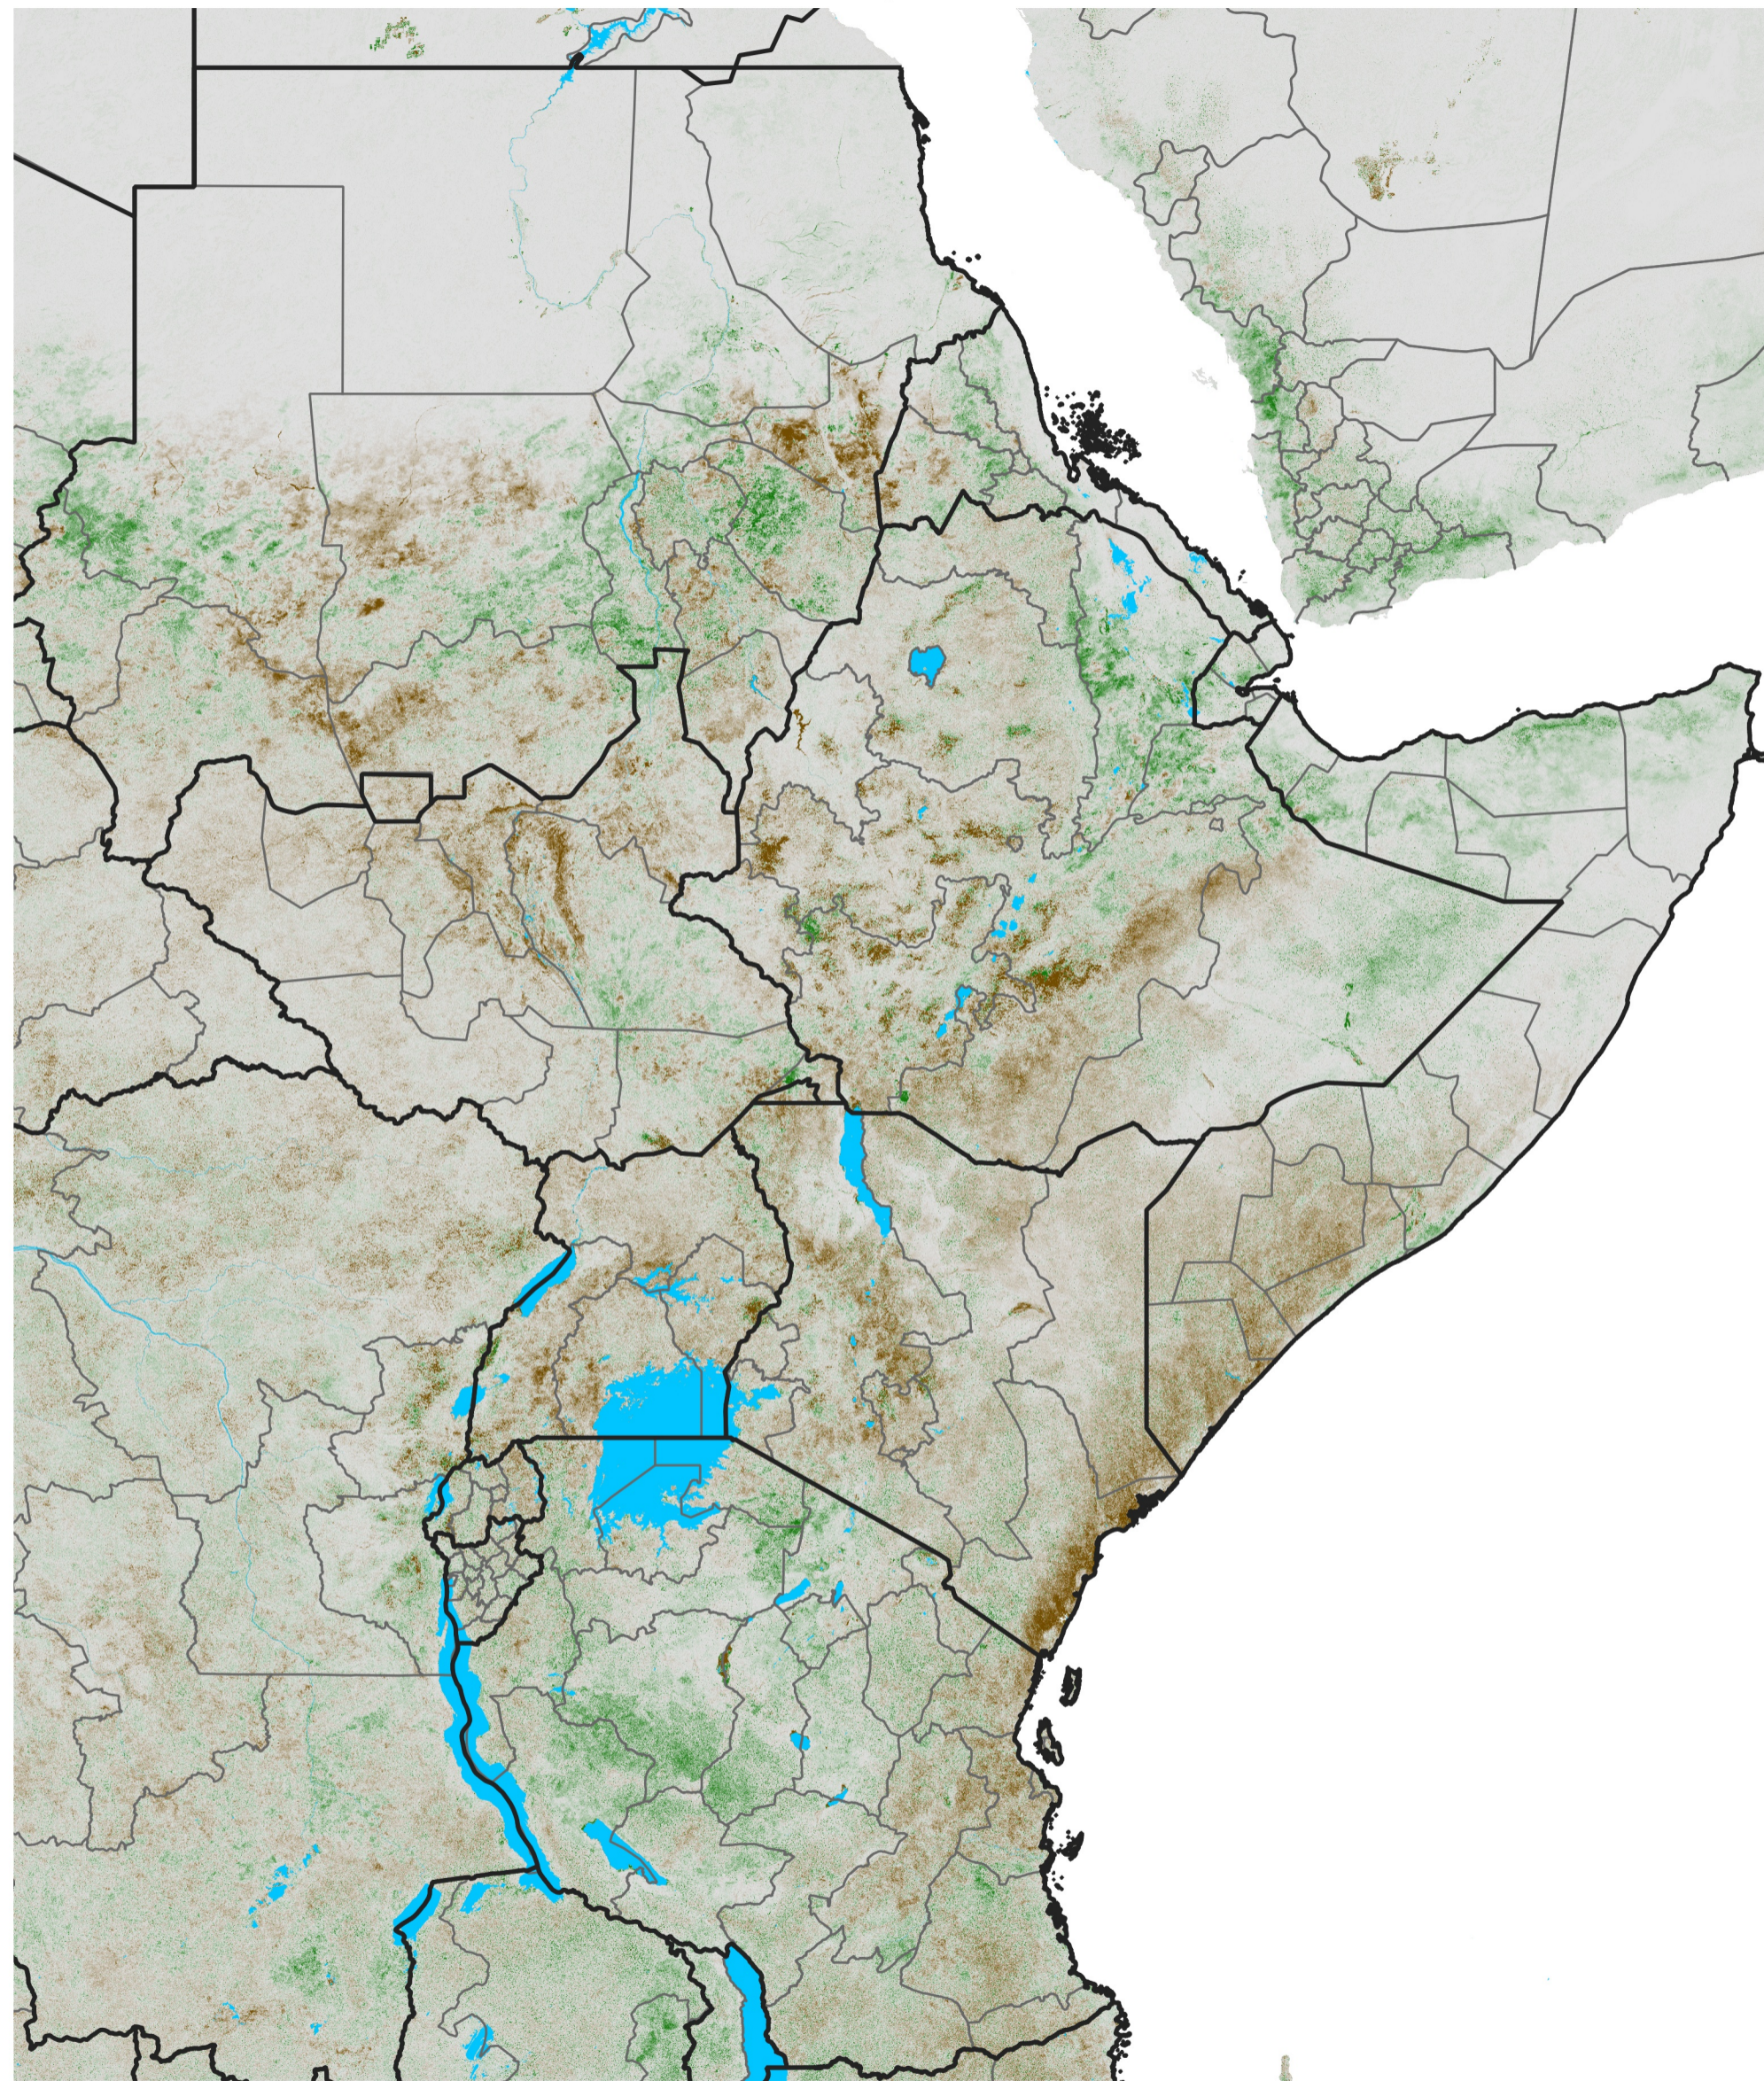

East Africa NDVI Anomaly

2021 minus Mean (2012 - 2021)

Period 50 / Sep 01 - 10, 2021

NDVI Anomaly

<math>< -0.3</math> -0.2 -0.1 -0.05 0.05 0.1 0.2 > 0.3

Negative

No Difference

Positive