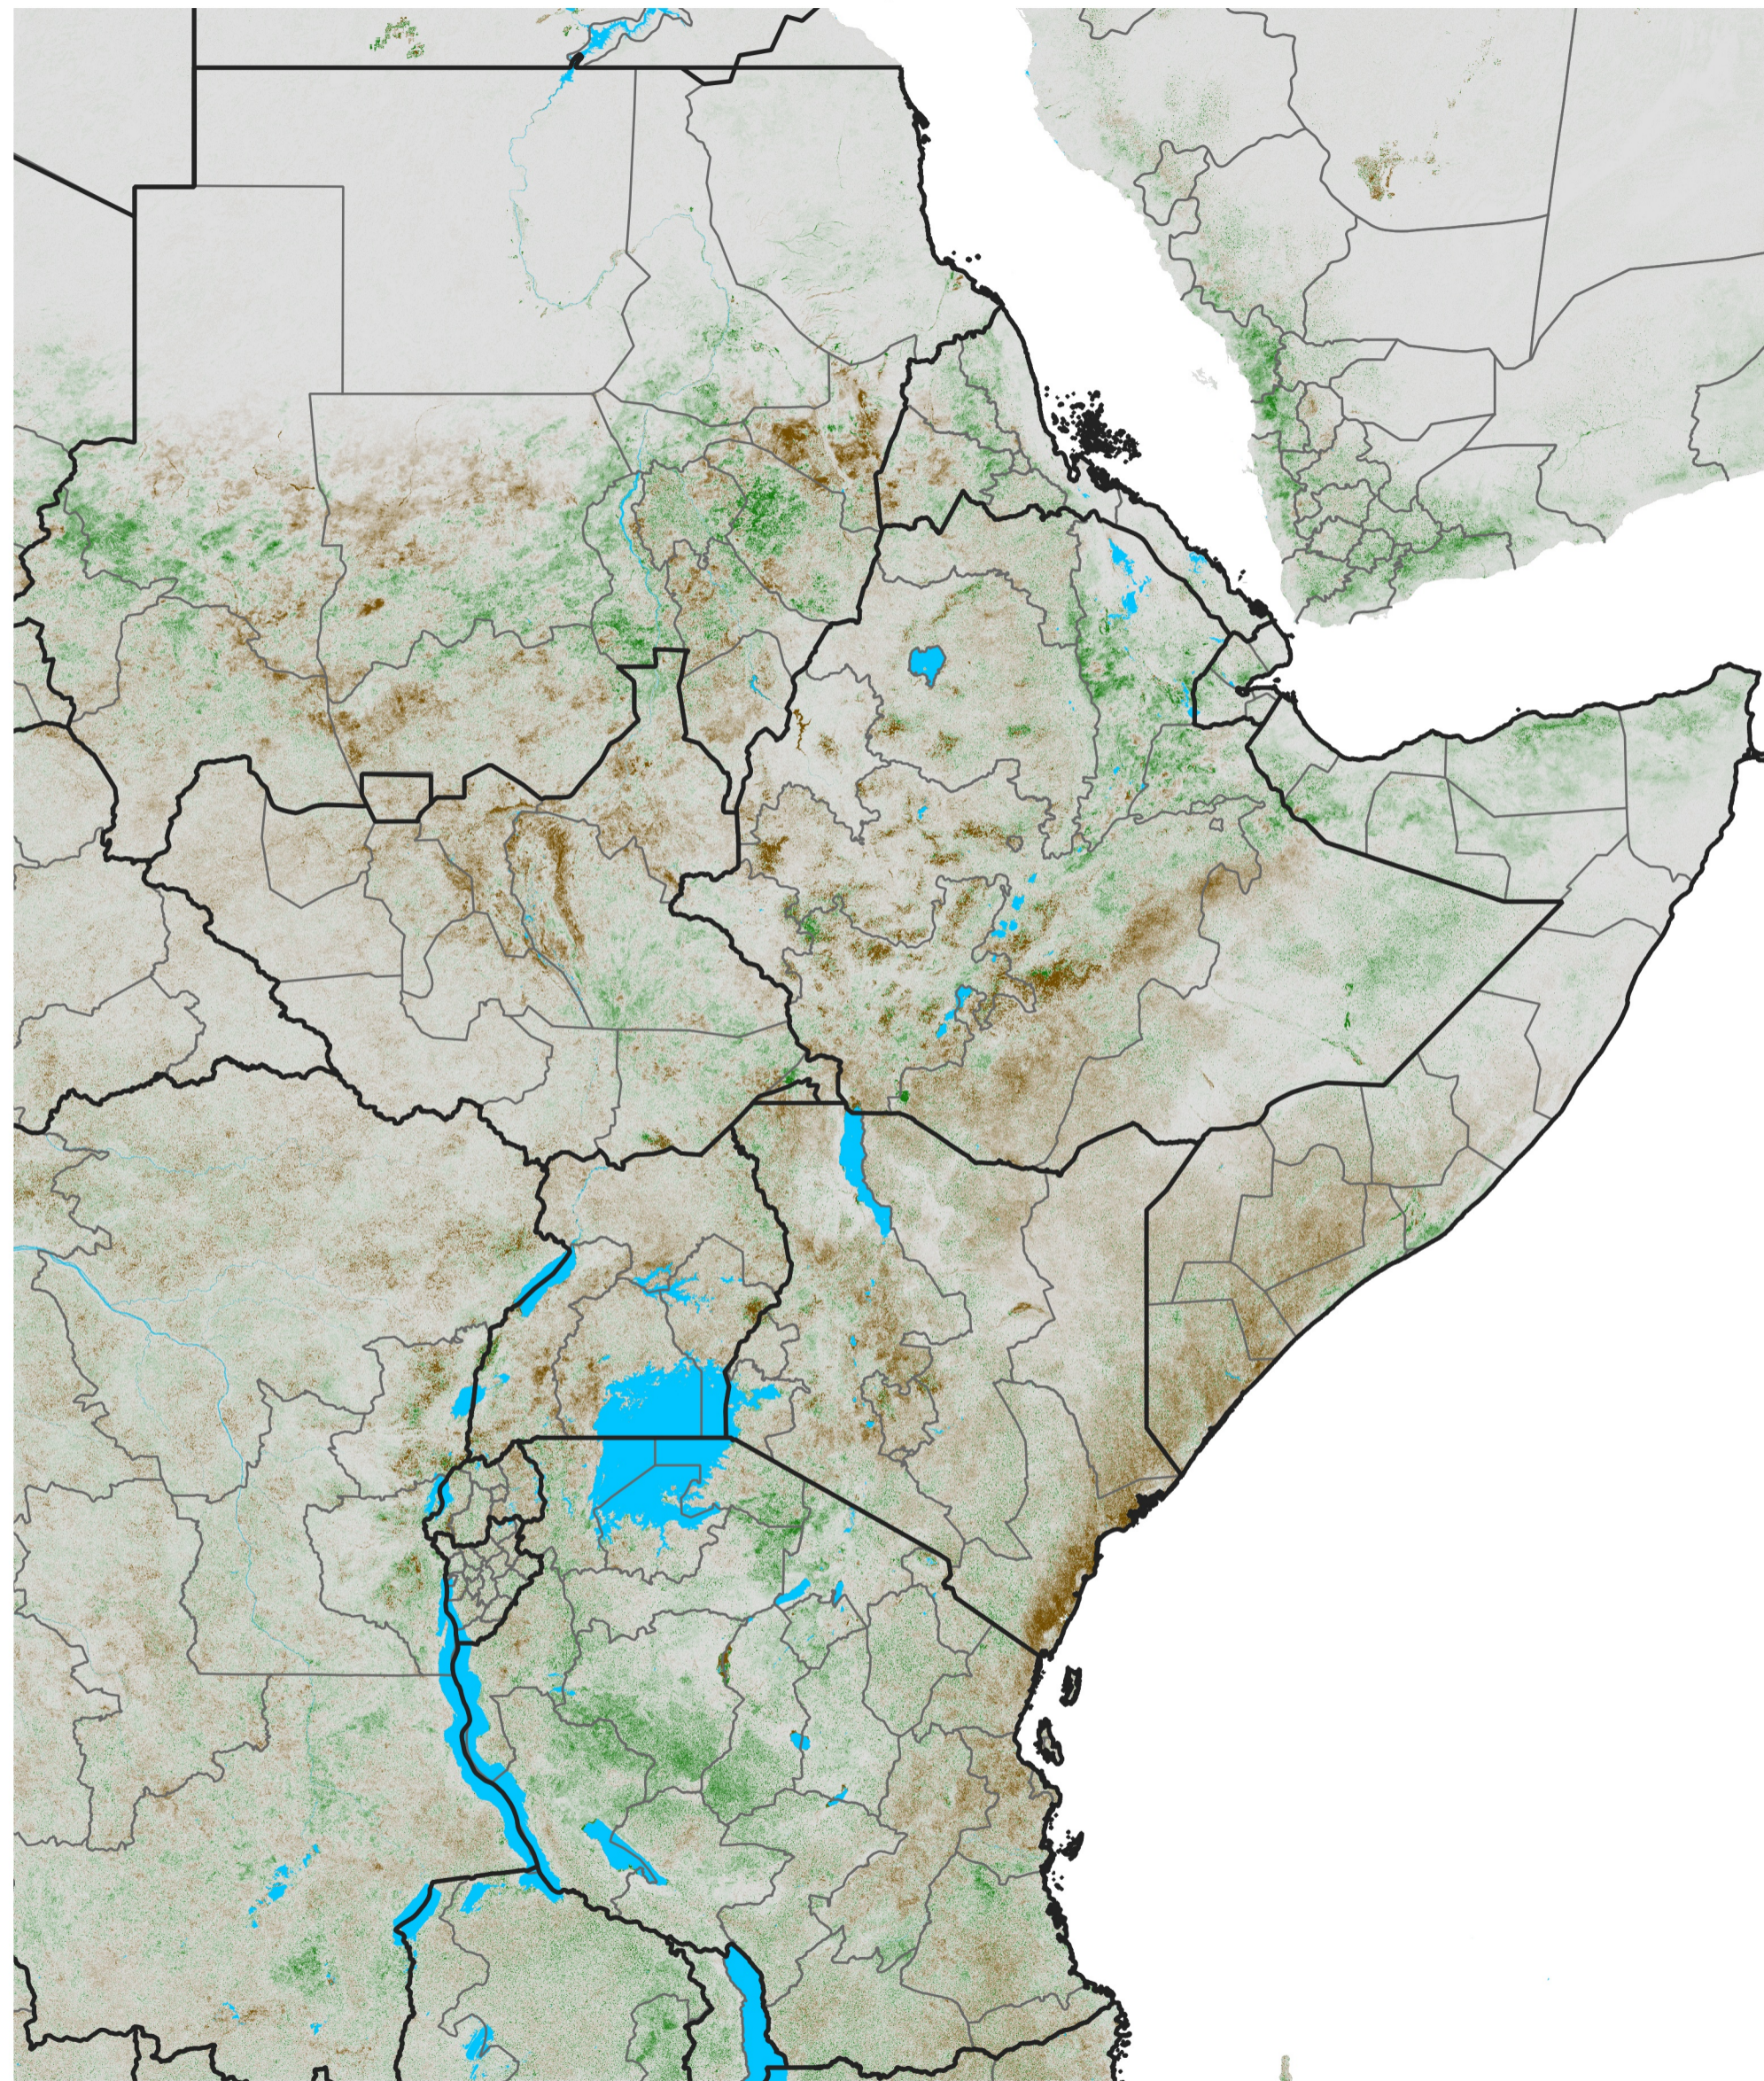

East Africa NDVI Anomaly

2021 minus Mean (2012 - 2021)

Period 51 / Sep 06 - 15, 2021

NDVI Anomaly

<math>< -0.3</math> -0.2 -0.1 -0.05 0.05 0.1 0.2 > 0.3

Negative

No Difference

Positive